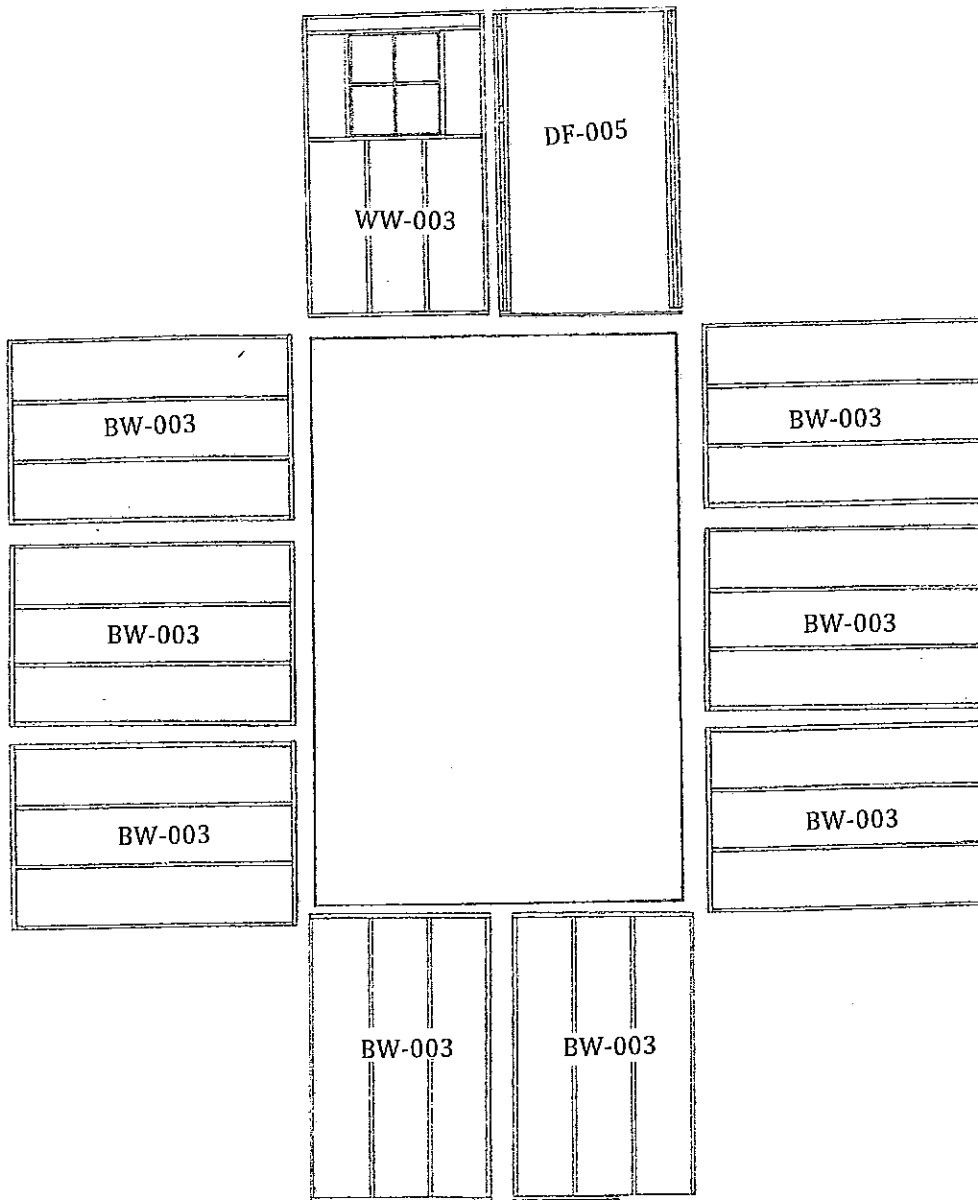

GARDENER  
8 FT X 12 FT  
MODEL G812

## Fasteners

Barrel bolt

1 1/8" nails

1 3/4" nails

2" nails

2" screws

3" screws

PART #	DESCRIPTION	DIMENSIONS (where app.)	# OF PCS
<b>ACCESSORIES</b>			
P-H-PLAQSL	Square CS plaque	square plaque	1
P-H-PLAQNL	peak plaque	peak plaque	1
P-FW-001	window box	window box	1
P-SH-001	shutters	shutters	2
<b>FASTENERS</b>			
P-H-NL1.125	nails	1 1/8" nails	25
P-H-NL1.75	nails	1 3/4" nails	275
P-H-NL2	nails	2" nails	50
P-H-SC2	2" Screws	2" Screws	150
P-H-SC3	3" screw	3 " Screws	360
<b>DOOR AND HARDWARE</b>			
C-DR-003	door	Dutch door	1
P-H-THING6	T-Hinges	6 " T-hinges	4
P-H-BBLT4	barrel bolt	4 " barrel bolt	1
P-H-DHAND	door handle	door handle	1
P-H-HASP	hasp	hasp	1
Instruction manual, questionnaire and driver bit			

**8 X 12 GARDENER PACKAGE**

PART #	DESCRIPTION	DIMENSIONS (where app.)	# OF PCS	CODE
<b>WALL PARTS</b>				
P-2346G	header	2 x 3 x 46 1/2	8	not shown
C-BW-003	wall panel	46 1/2" wall panel	8	BW-003
C-DF-005	single door frame	door frame	1	DF-005
C-WW-003	window wall	46 1/2" window wall	1	WW-003

PART #	DESCRIPTION	DIMENSIONS (where app.)	# OF PCS	CODE
<b>TOP PLATES</b>				
P-2372C	top plate	2 x 3 x 72 1/4	4	
P-2388	top plate	2 x 3 x 88	2	