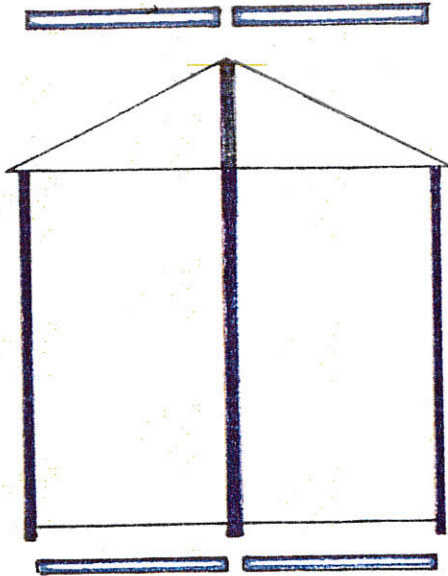

## Fasteners

Barrel bolt

1 1/8" nails

1 3/4" nails

2" nails

2" screws

3" screws

PART #	DESCRIPTION	DIMENSIONS (where app.)	# OF PCS
<b>ACCESSORIES</b>			
P-H-PLAQSL	Square CS plaque	square plaque	1
P-H-PLAQNL	peak plaque	peak plaque	1
P-FW-001	window box	window box	1
P-SH-001	shutters	shutters	2
<b>FASTENERS</b>			
P-H-NL1.125	nails	1 1/8" nails	25
P-H-NL1.75	nails	1 3/4" nails	275
P-H-NL2	nails	2" nails	50
P-H-SC2	2" Screws	2" Screws	150
P-H-SC3	3" screw	3 " Screws	360
<b>DOOR AND HARDWARE</b>			
C-DR-003	door	Dutch door	1
P-H-THING6	T-Hinges	6 " T-hinges	4
P-H-BBLT4	barrel bolt	4 " barrel bolt	1
P-H-DHAND	door handle	door handle	1
P-H-HASP	hasp	hasp	1
Instruction manual, questionnaire and driver bit			

**8 X 12 GARDENER PACKAGE**

PART #	DESCRIPTION	DIMENSIONS (where app.)	# OF PCS	CODE
<b>WALL PARTS</b>				
P-2346G	header	2 x 3 x 46 1/2	8	not shown
C-BW-003	wall panel	46 1/2" wall panel	8	BW-003
C-DF-005	single door frame	door frame	1	DF-005
C-WW-003	window wall	46 1/2" window wall	1	WW-003

PART #	DESCRIPTION	DIMENSIONS (where app.)	# OF PCS	CODE
<b>TOP PLATES</b>				
P-2372C	top plate	2 x 3 x 72 1/4	4	
P-2388	top plate	2 x 3 x 88	2	

# 8 X 12 SHED

8x12 shed

PART #	DESCRIPTION	DIMENSIONS (where app.)	# OF PCS	CODE
<b>ROOF PANELS AND PARTS</b>				
P-2371KYb	gusset	2 x 3 x 71 3/4	6	
C-GW-001	gable wall	gable wall	4	GW-001
C-RF-005	roof panel	42 3/4 x 54 7/8	4	RF-005
C-RF-006	roof panel	46 1/2 x 54 7/8	2	RF-006
C-RF-004	roof panel	24 x 54 7/8	2	RF-004
P-B-G437	soffits	1/2 x 4 x 37	4	
P-B-G446G	soffits	1/2 x 4 x 46 1/2	2	
P-B-G424	soffits	1/2 x 4 x 24	2	
P-1442	fascia	1 x 4 x 42	4	
P-1458GYa	fascia	1 x 4 x 58 1/2	4	
P-1470G	fascia	1 x 4 x 70 1/2	2	
P-H-RFLT12	roofing felt	1 ft x 5 ft	5 sq ft	not shown
P-H-RCAP24	ridge caps	24"	18	not shown
P-H-MFLASS	roof flashing	3" x 12"	30	not shown