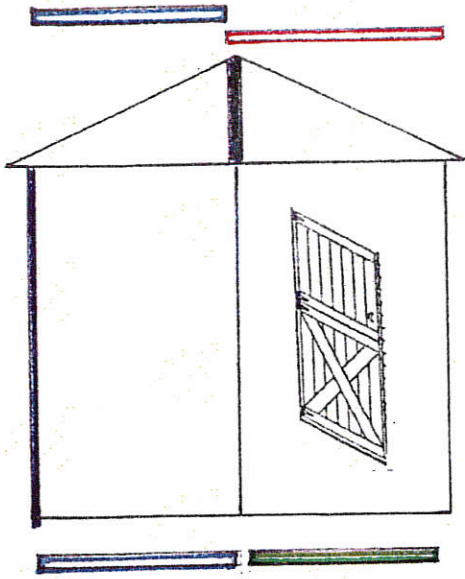

PART #	DESCRIPTION	DIMENSIONS (where app.)	# OF PCS	CODE
TRIM PARTS				
P-1221C	gable trim	1 x 2 x 21 1/4	2	
P-1279C	trim	1 x 2 x 79 1/4	4	
P-1280G	trim	1 x 2 x 80 1/2	4	
P-13C79C	trim	1 x 3 1/4 X79 1/4	4	
P-B-G445	skirting	1/2 x 4 x 45	6	
P-B-G645	skirting	1/2 x 6 x 45	12	
P-14B48	door skirting	1 x 4 1/8 x 48	1	
P-1348	top door trim	1 x 3F x 48	1