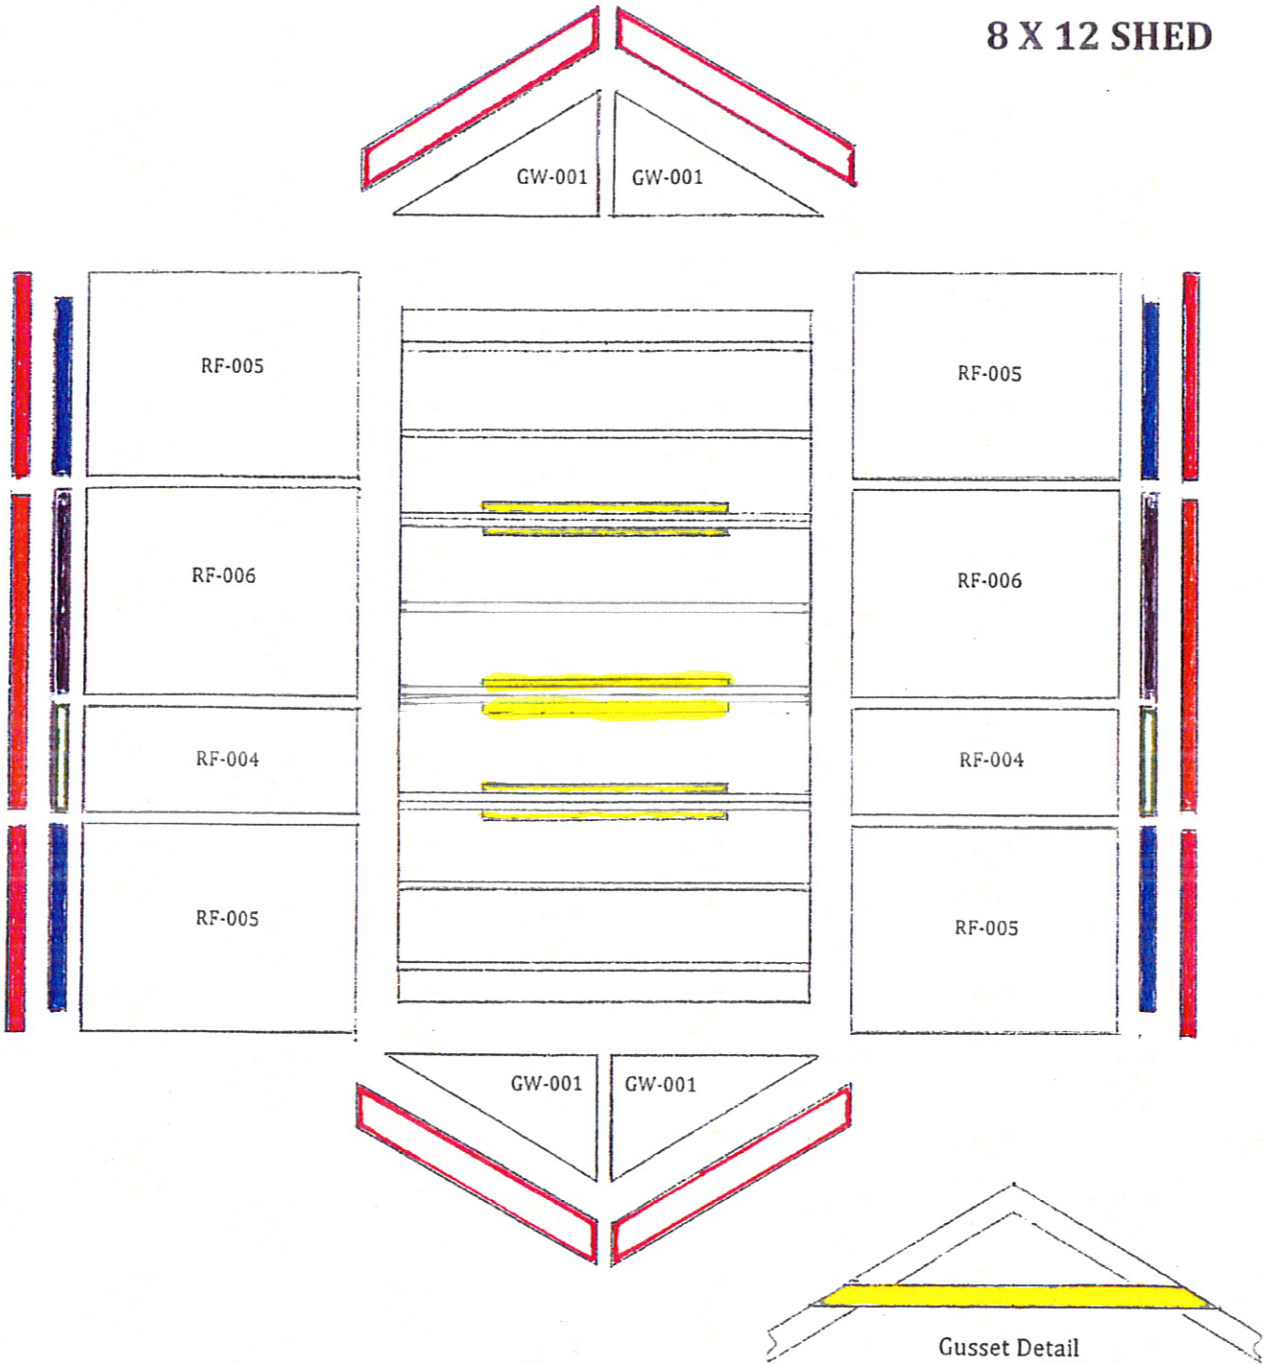

## Fasteners

Barrel bolt

1 1/8" nails

1 3/4" nails

2" nails

2" screws

3" screws

PART #	DESCRIPTION	DIMENSIONS (where app.)	# OF PCS
<b>ACCESSORIES</b>			
P-H-PLAQSL	Square CS plaque	square plaque	1
P-H-PLAQNL	peak plaque	peak plaque	1
P-FW-001	window box	window box	1
P-SH-001	shutters	shutters	2
<b>FASTENERS</b>			
P-H-NL1.125	nails	1 1/8" nails	25
P-H-NL1.75	nails	1 3/4" nails	275
P-H-NL2	nails	2" nails	50
P-H-SC2	2" Screws	2" Screws	150
P-H-SC3	3" screw	3 " Screws	360
<b>DOOR AND HARDWARE</b>			
C-DR-003	door	Dutch door	1
P-H-THING6	T-Hinges	6 " T-hinges	4
P-H-BBLT4	barrel bolt	4 " barrel bolt	1
P-H-DHAND	door handle	door handle	1
P-H-HASP	hasp	hasp	1
Instruction manual, questionnaire and driver bit			

**8 X 12 GARDENER PACKAGE**

PART #	DESCRIPTION	DIMENSIONS (where app.)	# OF PCS	CODE
<b>WALL PARTS</b>				
P-2346G	header	2 x 3 x 46 1/2	8	not shown
C-BW-003	wall panel	46 1/2" wall panel	8	BW-003
C-DF-005	single door frame	door frame	1	DF-005
C-WW-003	window wall	46 1/2" window wall	1	WW-003

PART #	DESCRIPTION	DIMENSIONS (where app.)	# OF PCS	CODE
<b>TOP PLATES</b>				
P-2372C	top plate	2 x 3 x 72 1/4	4	
P-2388	top plate	2 x 3 x 88	2	

# 8 X 12 SHED

8x12 shed

PART #	DESCRIPTION	DIMENSIONS (where app.)	# OF PCS	CODE
<b>ROOF PANELS AND PARTS</b>				
P-2371KYb	gusset	2 x 3 x 71 3/4	6	
C-GW-001	gable wall	gable wall	4	GW-001
C-RF-005	roof panel	42 3/4 x 54 7/8	4	RF-005
C-RF-006	roof panel	46 1/2 x 54 7/8	2	RF-006
C-RF-004	roof panel	24 x 54 7/8	2	RF-004
P-B-G437	soffits	1/2 x 4 x 37	4	
P-B-G446G	soffits	1/2 x 4 x 46 1/2	2	
P-B-G424	soffits	1/2 x 4 x 24	2	
P-1442	fascia	1 x 4 x 42	4	
P-1458GYa	fascia	1 x 4 x 58 1/2	4	
P-1470G	fascia	1 x 4 x 70 1/2	2	
P-H-RFLT12	roofing felt	1 ft x 5 ft	5 sq ft	not shown
P-H-RCAP24	ridge caps	24"	18	not shown
P-H-MFLASS	roof flashing	3" x 12"	30	not shown