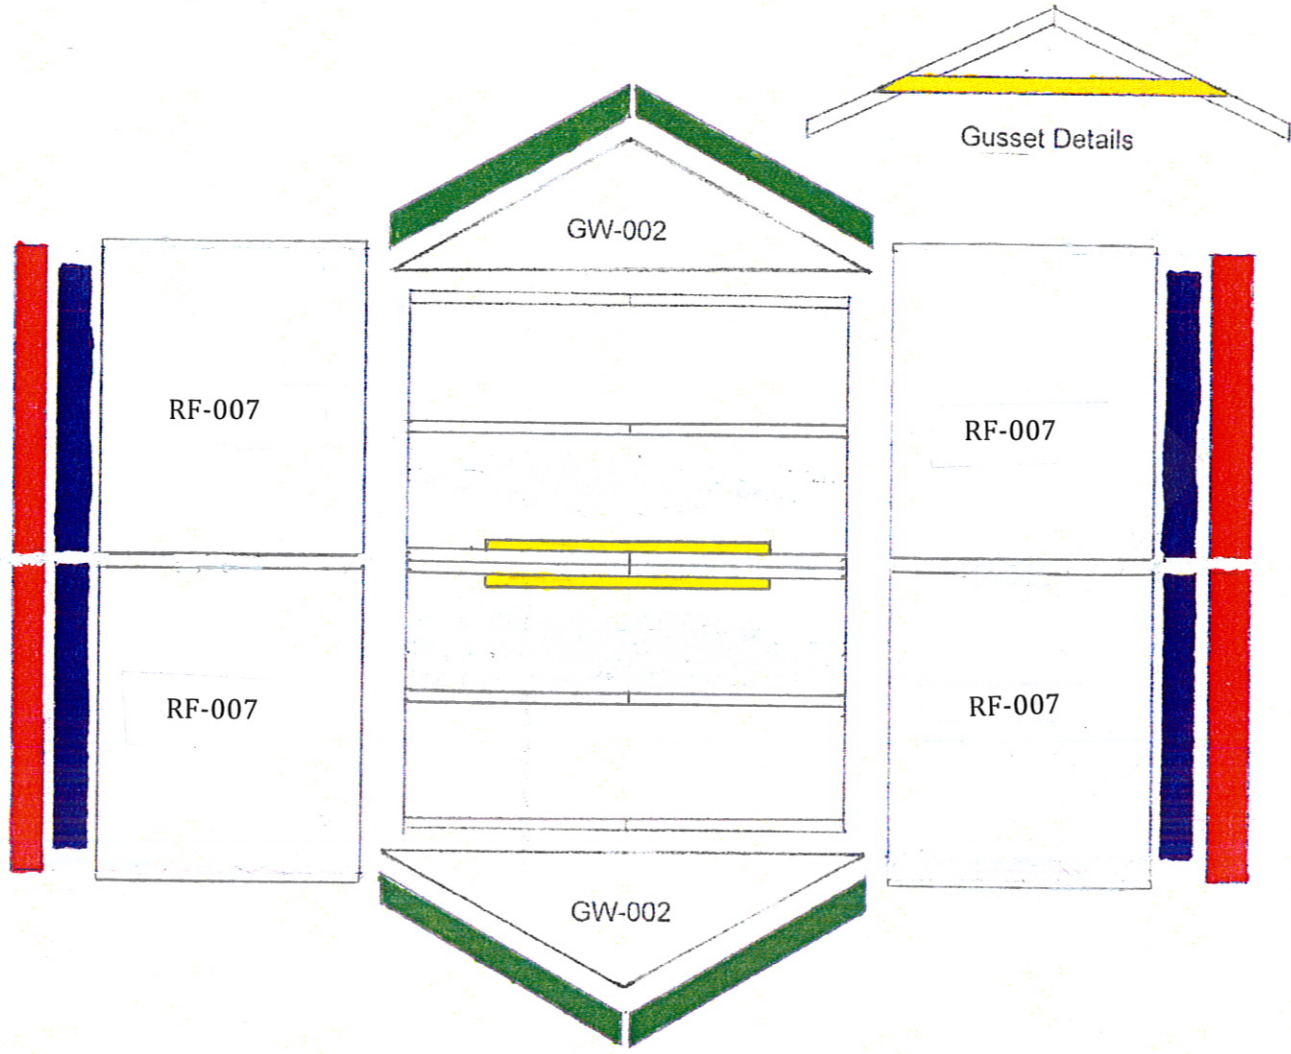

PART #	DESCRIPTION	DIMENSIONS (where app.)	# OF PCS
ACCESSORIES			
P-H-PLAQL	paek CS plaque	peak CS plaque	1
P-H-PLAQNL	peak plaque	Peak Plaque	1
P-FW-001	window box	window box	1
P-SH-001	shutters	shutters	2
FASTENERS			
P-H-NL1.125	1 1/8" nails	1 1/8" nails	20
P-H-NL1.75	1 3/4" nails	1 3/4" nails	200
P-H-NL2	2" nails	2" nails	40
P-H-SC2	2" screws	2" screws	80
P-H-SC3	3" screws	3" screw	200
DOOR PARTS AND HARDWARE			
C-DR-006	door	dutch door	1
P-H-THING6	T-Hinges	6 " T-hinges	4
P-H-BBLT4	barrel bolt	4 " barrel bolt	1
P-H-DHAND	door handle	door handle	1
P-H-HASP	hasp	hasp	1
Instruction manual, questionnaire and driver bit			

Gardener 6x6

PART #	DESCRIPTION	DIMENSIONS (where app.)	# OF PCS
WALL PARTS			
P-2334G	header	2 x 3 x 34 1/2	6
C-BW-002	solid wall panel	blank wall 34 1/2" wide	6
C-DF-001	door frame	door frame	1
C-WW-005	window wall	window wall with fixed window	1

PART #	DESCRIPTION	DIMENSIONS (where app.)	# OF PCS	CODE
TOP PLATES				
P-2374	top plate	2 x 3 x 74	2	
P-2364	top plate	2 x 3 x 64	2	

PART #	DESCRIPTION	DIMENSIONS (where app.)	# OF PCS	CODE
ROOF PARTS				
P-2342Yb	gussets	2 x 3 x 42	2	
C-GW-002	gable wall	gable walls	2	GW-002
C-RF-007	wood roof panel	42 x 42 3/4	4	RF-007
P-B-G437	soffit	1/2 x 4 x 37	4	
P-1446Ya	gable fascia	1 x 4 x 46	4	
P-1442	fascia	1 x 4 x 42	4	
P-H-RFLT12	roofing felt	1 ft x 5 ft	5 sq ft	not shown
P-H-MFLASS	roof flashing	3 x 12	8	not shown
P-H-RCAP24	ridge caps	24 "	13	not shown

PART #	DESCRIPTION	DIMENSIONS (where app.)	# OF PCS	CODE
TRIM PARTS				
P-1279C	trim	1 x 2 x 79 1/4	2	
P-13C79C	trim	1 x 3 1/4 x 79 1/4	4	
P-1280G	trim	1 x 2 x 80 1/2	4	
P-B-G433	skirting	1/2 x 4 x 33	4	
P-B-G633	skirting	1/2 x 6 x 33	10	
P-14B36	door skirting	1 x 4 1/8 x 36	1	
P-1336	top door trim (wide)	1 x 3F x 36	1	