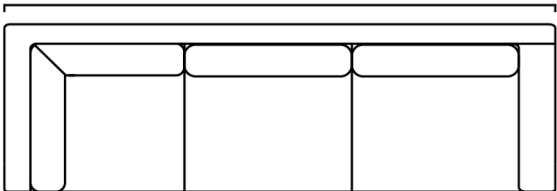

Locally designed & handcrafted in Melbourne.

		W	D	H
128635 L 128636 R	256 1 Arm L/R corner	2560	1000	800
128604 L 128610 R	272 1 Arm L/R corner	2720	1000	800
128622 L 128628 R	292 1 Arm L/R corner	2920	1000	800
128637 L 128638 R	156 1 Arm L/R Sofa	1560	1000	800
128612 L 128626 R	172 1 Arm L/R sofa	1720	1000	800
128623 L 128605 R	192 1 Arm L/R sofa	1920	1000	800
128611 L 128627 R	227 1 Arm L/R sofa	2270	1000	800
128634 L 128633 R	251 1 Arm L/R sofa	2510	1000	800
128631 L 128632 R	281 1 Arm L/R sofa	2810	1000	800
128641 L 128642 R	85 Chaise	850	1600	800
128630 L 128606 R	93 Chaise	930	1600	800
128629 L 128613 R	103 Chaise	1030	1600	800
128600	Small Square Ottoman	810	810	380
128601	Large Square Ottoman	930	930	400
128602	Small Rectangular Ottoman	810	670	380
128603	Large Rectangular Ottoman	930	670	400

Seat Depth 1000mm
Chaise Depth 1600mm

1 Arm L/R Corner

2560mm

2720mm

2920mm

Armchair

1070mm

Ottoman

930mm

810mm

810mm

930mm

810mm

930mm

670mm

670mm