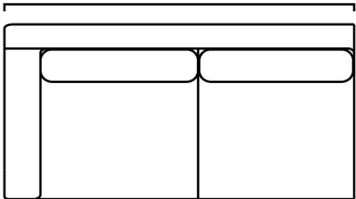

Locally designed & handcrafted in Melbourne.

		W	D	H
128635 L 128636 R	256 1 Arm L/R corner	2560	1000	800
128604 L 128610 R	272 1 Arm L/R corner	2720	1000	800
128622 L 128628 R	292 1 Arm L/R corner	2920	1000	800
128637 L 128638 R	156 1 Arm L/R Sofa	1560	1000	800
128612 L 128626 R	172 1 Arm L/R sofa	1720	1000	800
128623 L 128605 R	192 1 Arm L/R sofa	1920	1000	800
128611 L 128627 R	227 1 Arm L/R sofa	2270	1000	800
128634 L 128633 R	251 1 Arm L/R sofa	2510	1000	800
128631 L 128632 R	281 1 Arm L/R sofa	2810	1000	800
128641 L 128642 R	85 Chaise	850	1600	800
128630 L 128606 R	93 Chaise	930	1600	800
128629 L 128613 R	103 Chaise	1030	1600	800
128600	Small Square Ottoman	810	810	380
128601	Large Square Ottoman	930	930	400
128602	Small Rectangular Ottoman	810	670	380
128603	Large Rectangular Ottoman	930	670	400

Seat Depth 1000mm
Chaise Depth 1600mm

1 Arm L/R Corner

2560mm

2720mm

2920mm

Armchair

1070mm

Ottoman

930mm

810mm

810mm

930mm

810mm

930mm

670mm

670mm

1 Arm L/R Sofa

1560mm

1720mm

1920mm

2270mm

2510mm

2810mm

Chaise L/R