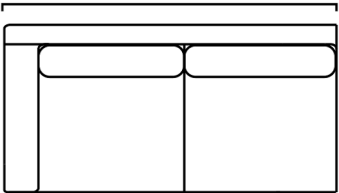

Locally designed & handcrafted in Melbourne.

		W	D	H
128635 L 128636 R	256 1 Arm L/R corner	2560	1000	800
128604 L 128610 R	272 1 Arm L/R corner	2720	1000	800
128622 L 128628 R	292 1 Arm L/R corner	2920	1000	800
128637 L 128638 R	156 1 Arm L/R Sofa	1560	1000	800
128612 L 128626 R	172 1 Arm L/R sofa	1720	1000	800
128623 L 128605 R	192 1 Arm L/R sofa	1920	1000	800
128611 L 128627 R	227 1 Arm L/R sofa	2270	1000	800
128634 L 128633 R	251 1 Arm L/R sofa	2510	1000	800
128631 L 128632 R	281 1 Arm L/R sofa	2810	1000	800
128641 L 128642 R	85 Chaise	850	1600	800
128630 L 128606 R	93 Chaise	930	1600	800
128629 L 128613 R	103 Chaise	1030	1600	800
128600	Small Square Ottoman	810	810	380
128601	Large Square Ottoman	930	930	400
128602	Small Rectangular Ottoman	810	670	380
128603	Large Rectangular Ottoman	930	670	400

Seat Depth 1000mm
Chaise Depth 1600mm

1 Arm L/R Corner

2560mm

2720mm

2920mm

Armchair

1070mm

Ottoman

930mm

810mm

810mm

930mm

810mm

930mm

670mm

670mm

1 Arm L/R Sofa

1560mm

1720mm

1920mm

2270mm

2510mm

2810mm

Chaise L/R