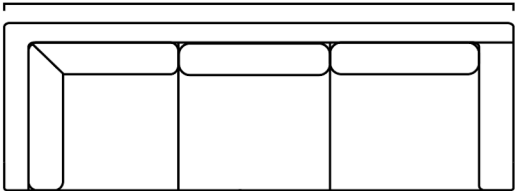

Locally designed & handcrafted in Melbourne.

		W	D	H
128635 L 128636 R	256 1 Arm L/R corner	2560	1000	800
128604 L 128610 R	272 1 Arm L/R corner	2720	1000	800
128622 L 128628 R	292 1 Arm L/R corner	2920	1000	800
128637 L 128638 R	156 1 Arm L/R Sofa	1560	1000	800
128612 L 128626 R	172 1 Arm L/R sofa	1720	1000	800
128623 L 128605 R	192 1 Arm L/R sofa	1920	1000	800
128611 L 128627 R	227 1 Arm L/R sofa	2270	1000	800
128634 L 128633 R	251 1 Arm L/R sofa	2510	1000	800
128631 L 128632 R	281 1 Arm L/R sofa	2810	1000	800
128641 L 128642 R	85 Chaise	850	1600	800
128630 L 128606 R	93 Chaise	930	1600	800
128629 L 128613 R	103 Chaise	1030	1600	800
128600	Small Square Ottoman	810	810	380
128601	Large Square Ottoman	930	930	400
128602	Small Rectangular Ottoman	810	670	380
128603	Large Rectangular Ottoman	930	670	400

Seat Depth 1000mm
Chaise Depth 1600mm

1 Arm L/R Corner

2560mm

2720mm

2920mm

Armchair

1070mm

Ottoman

930mm

810mm

810mm

930mm

810mm

930mm

670mm

670mm

1 Arm L/R Sofa

1560mm

1720mm

1920mm

2270mm

2510mm

2810mm

Chaise L/R