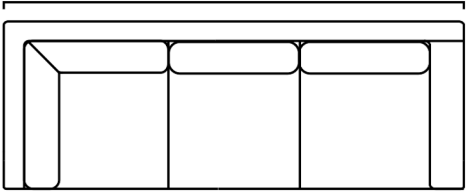

Locally designed & handcrafted in Melbourne.

		W	D	H
128635 L 128636 R	256 1 Arm L/R corner	2560	1000	800
128604 L 128610 R	272 1 Arm L/R corner	2720	1000	800
128622 L 128628 R	292 1 Arm L/R corner	2920	1000	800
128637 L 128638 R	156 1 Arm L/R Sofa	1560	1000	800
128612 L 128626 R	172 1 Arm L/R sofa	1720	1000	800
128623 L 128605 R	192 1 Arm L/R sofa	1920	1000	800
128611 L 128627 R	227 1 Arm L/R sofa	2270	1000	800
128634 L 128633 R	251 1 Arm L/R sofa	2510	1000	800
128631 L 128632 R	281 1 Arm L/R sofa	2810	1000	800
128641 L 128642 R	85 Chaise	850	1600	800
128630 L 128606 R	93 Chaise	930	1600	800
128629 L 128613 R	103 Chaise	1030	1600	800
128600	Small Square Ottoman	810	810	380
128601	Large Square Ottoman	930	930	400
128602	Small Rectangular Ottoman	810	670	380
128603	Large Rectangular Ottoman	930	670	400

Seat Depth 1000mm
Chaise Depth 1600mm

1 Arm L/R Corner

2560mm

2720mm

2920mm

Armchair

1070mm

Ottoman

930mm

810mm

810mm

930mm

810mm

930mm

670mm

670mm

1 Arm L/R Sofa

1560mm

1720mm

1920mm

2270mm

2510mm

2810mm

Chaise L/R