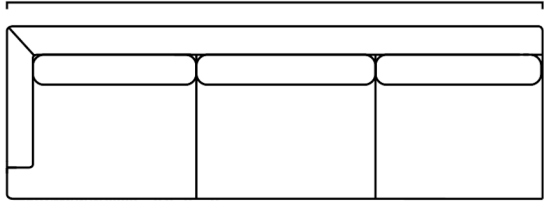

big chair
MORNINGTON
SORRENTO

Locally designed & handcrafted in Melbourne.

| | | W | D | H |
|----------------------|------------------------|------|------|-----|
| 128666 L 128667 R | 266 1 Arm L/R corner | 2660 | 1020 | 840 |
| 128660 L 128661 R | 286 1 Arm L/R corner | 2860 | 1020 | 840 |
| 128670 L 128671 R | 164 1 Arm L/R Sofa | 1640 | 1020 | 840 |
| 128664 L 128665 R | 184 1 Arm L/R Sofa | 1840 | 1020 | 840 |
| 140425 L 141130 R | 204 1 Arm L/R Sofa | 2040 | 1020 | 840 |
| 128668 L 128669 R | 238 1 Arm L/R Sofa | 2380 | 1020 | 840 |
| 128662 L 128663 R | 268 1 Arm L/R Sofa | 2680 | 1020 | 840 |
| 128656 | 190 Bench No Arms | 1900 | 1020 | 840 |
| 128672 | 210 seat Bench No Arms | 2100 | 1020 | 840 |
| 128654 L 128655 R | Small Chaise | 920 | 1600 | 840 |
| 128674 L 128673 R | Large Chaise | 1020 | 1600 | 840 |
| 128722 | Armchair | 980 | 1020 | 840 |
| 136160 | Small Square Ottoman | 740 | 740 | 420 |
| 136161 | Large Square Ottoman | 920 | 920 | 420 |

Seat Depth 1020mm
Chaise Depth 1600mm

1 Arm L/R Corner
2660mm

Armchair
980mm

2860mm

Ottomans

920mm

740mm

1 Arm L/R Sofa
1640mm

Bench No Arms
1900mm

Chaise
920mm

1840mm

2100mm

1020mm

2040mm

2380mm

2680mm