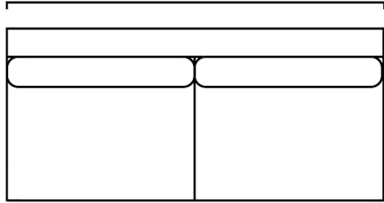

Bench No Arms
1900mm