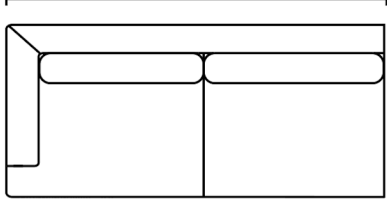

big chair
MORNINGTON
SORRENTO

Locally designed & handcrafted in Melbourne.

| | | W | D | H |
|----------------------|------------------------|------|------|-----|
| 128666 L 128667 R | 266 1 Arm L/R corner | 2660 | 1020 | 840 |
| 128660 L 128661 R | 286 1 Arm L/R corner | 2860 | 1020 | 840 |
| 128670 L 128671 R | 164 1 Arm L/R Sofa | 1640 | 1020 | 840 |
| 128664 L 128665 R | 184 1 Arm L/R Sofa | 1840 | 1020 | 840 |
| 140425 L 141130 R | 204 1 Arm L/R Sofa | 2040 | 1020 | 840 |
| 128668 L 128669 R | 238 1 Arm L/R Sofa | 2380 | 1020 | 840 |
| 128662 L 128663 R | 268 1 Arm L/R Sofa | 2680 | 1020 | 840 |
| 128656 | 190 Bench No Arms | 1900 | 1020 | 840 |
| 128672 | 210 seat Bench No Arms | 2100 | 1020 | 840 |
| 128654 L 128655 R | Small Chaise | 920 | 1600 | 840 |
| 128674 L 128673 R | Large Chaise | 1020 | 1600 | 840 |
| 128722 | Armchair | 980 | 1020 | 840 |
| 136160 | Small Square Ottoman | 740 | 740 | 420 |
| 136161 | Large Square Ottoman | 920 | 920 | 420 |

Seat Depth 1020mm
Chaise Depth 1600mm

1 Arm L/R Corner
2660mm

Armchair
980mm

2860mm

Ottomans

920mm

740mm

1 Arm L/R Sofa
1640mm

Bench No Arms
1900mm

Chaise
920mm

1840mm

2100mm

1020mm

2040mm

2380mm

2680mm