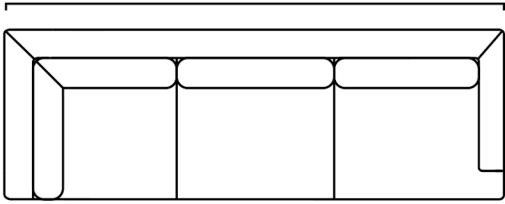

big chair
MORNINGTON
SORRENTO

Locally designed & handcrafted in Melbourne.

| | | W | D | H |
|----------------------|------------------------|------|------|-----|
| 128666 L 128667 R | 266 1 Arm L/R corner | 2660 | 1020 | 840 |
| 128660 L 128661 R | 286 1 Arm L/R corner | 2860 | 1020 | 840 |
| 128670 L 128671 R | 164 1 Arm L/R Sofa | 1640 | 1020 | 840 |
| 128664 L 128665 R | 184 1 Arm L/R Sofa | 1840 | 1020 | 840 |
| 140425 L 141130 R | 204 1 Arm L/R Sofa | 2040 | 1020 | 840 |
| 128668 L 128669 R | 238 1 Arm L/R Sofa | 2380 | 1020 | 840 |
| 128662 L 128663 R | 268 1 Arm L/R Sofa | 2680 | 1020 | 840 |
| 128656 | 190 Bench No Arms | 1900 | 1020 | 840 |
| 128672 | 210 seat Bench No Arms | 2100 | 1020 | 840 |
| 128654 L 128655 R | Small Chaise | 920 | 1600 | 840 |
| 128674 L 128673 R | Large Chaise | 1020 | 1600 | 840 |
| 128722 | Armchair | 980 | 1020 | 840 |
| 136160 | Small Square Ottoman | 740 | 740 | 420 |
| 136161 | Large Square Ottoman | 920 | 920 | 420 |

Seat Depth 1020mm
Chaise Depth 1600mm

1 Arm L/R Corner
2660mm

Armchair
980mm

2860mm

Ottomans

920mm

740mm

1 Arm L/R Sofa
1640mm

Bench No Arms
1900mm

Chaise
920mm

1840mm

2100mm

1020mm

2040mm

2380mm

2680mm