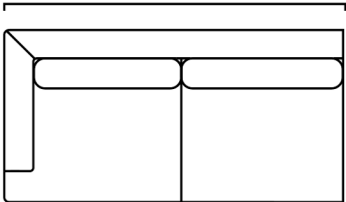

big chair
MORNINGTON
SORRENTO

Locally designed & handcrafted in Melbourne.

| | | W | D | H |
|----------------------|------------------------|------|------|-----|
| 128666 L 128667 R | 266 1 Arm L/R corner | 2660 | 1020 | 840 |
| 128660 L 128661 R | 286 1 Arm L/R corner | 2860 | 1020 | 840 |
| 128670 L 128671 R | 164 1 Arm L/R Sofa | 1640 | 1020 | 840 |
| 128664 L 128665 R | 184 1 Arm L/R Sofa | 1840 | 1020 | 840 |
| 140425 L 141130 R | 204 1 Arm L/R Sofa | 2040 | 1020 | 840 |
| 128668 L 128669 R | 238 1 Arm L/R Sofa | 2380 | 1020 | 840 |
| 128662 L 128663 R | 268 1 Arm L/R Sofa | 2680 | 1020 | 840 |
| 128656 | 190 Bench No Arms | 1900 | 1020 | 840 |
| 128672 | 210 seat Bench No Arms | 2100 | 1020 | 840 |
| 128654 L 128655 R | Small Chaise | 920 | 1600 | 840 |
| 128674 L 128673 R | Large Chaise | 1020 | 1600 | 840 |
| 128722 | Armchair | 980 | 1020 | 840 |
| 136160 | Small Square Ottoman | 740 | 740 | 420 |
| 136161 | Large Square Ottoman | 920 | 920 | 420 |

Seat Depth 1020mm
Chaise Depth 1600mm

1 Arm L/R Corner
2660mm

Armchair
980mm

2860mm

Ottomans

920mm

740mm

1 Arm L/R Sofa
1640mm

Bench No Arms
1900mm

Chaise
920mm

1840mm

2100mm

1020mm

2040mm

2380mm

2680mm