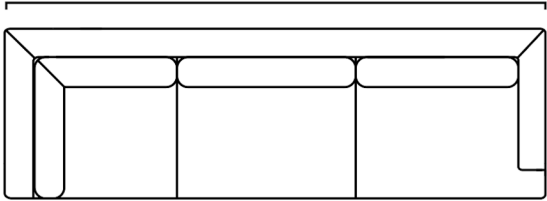

big chair
MORNINGTON
SORRENTO

Locally designed & handcrafted in Melbourne.

| | | W | D | H |
|----------------------|------------------------|------|------|-----|
| 128666 L 128667 R | 266 1 Arm L/R corner | 2660 | 1020 | 840 |
| 128660 L 128661 R | 286 1 Arm L/R corner | 2860 | 1020 | 840 |
| 128670 L 128671 R | 164 1 Arm L/R Sofa | 1640 | 1020 | 840 |
| 128664 L 128665 R | 184 1 Arm L/R Sofa | 1840 | 1020 | 840 |
| 140425 L 141130 R | 204 1 Arm L/R Sofa | 2040 | 1020 | 840 |
| 128668 L 128669 R | 238 1 Arm L/R Sofa | 2380 | 1020 | 840 |
| 128662 L 128663 R | 268 1 Arm L/R Sofa | 2680 | 1020 | 840 |
| 128656 | 190 Bench No Arms | 1900 | 1020 | 840 |
| 128672 | 210 seat Bench No Arms | 2100 | 1020 | 840 |
| 128654 L 128655 R | Small Chaise | 920 | 1600 | 840 |
| 128674 L 128673 R | Large Chaise | 1020 | 1600 | 840 |
| 128722 | Armchair | 980 | 1020 | 840 |
| 136160 | Small Square Ottoman | 740 | 740 | 420 |
| 136161 | Large Square Ottoman | 920 | 920 | 420 |

Seat Depth 1020mm
Chaise Depth 1600mm

1 Arm L/R Corner
2660mm

Armchair
980mm

2860mm

Ottomans

920mm

740mm

1 Arm L/R Sofa
1640mm

Bench No Arms
1900mm

Chaise
920mm

1840mm

2100mm

1020mm

2040mm

2380mm

2680mm