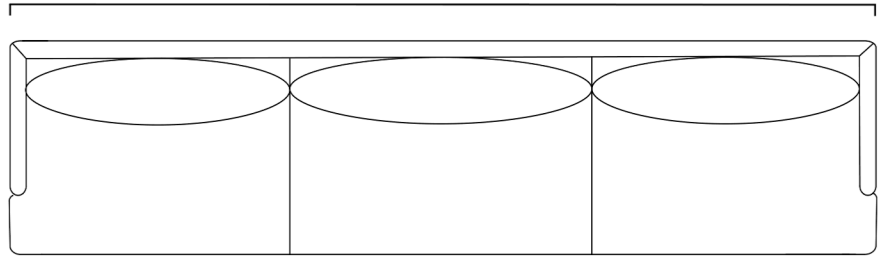

Locally designed & handcrafted in Melbourne.

		W	D	H
128739	170 Sofa	1700	1000	770
128738	180 Sofa	1800	1000	770
128737	195 Sofa	1950	1000	770
128736	225 Sofa	2250	1000	770
128735	250 Sofa	2500	1000	770
128734	265 Sofa	2650	1000	770
137586	278 Sofa	2780	1000	770
140896	300 Sofa	3000	1000	770
128740	91 Armchair	910	1000	770
128748	Ottoman	900	650	400

Optional leg height (standard) 15cm, 17cm, 19cm.

Seat Depth 1000mm

1700mm

2780mm

1800mm

3000mm

1950mm

910mm

900mm

650mm

2250mm

2500mm

2650mm