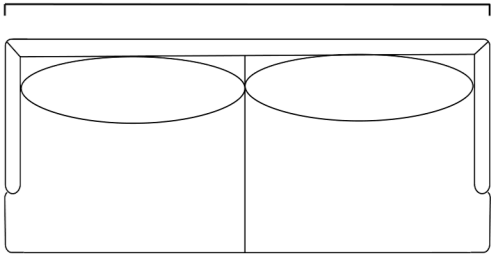

Locally designed & handcrafted in Melbourne.

		W	D	H
128739	170 Sofa	1700	1000	770
128738	180 Sofa	1800	1000	770
128737	195 Sofa	1950	1000	770
128736	225 Sofa	2250	1000	770
128735	250 Sofa	2500	1000	770
128734	265 Sofa	2650	1000	770
137586	278 Sofa	2780	1000	770
140896	300 Sofa	3000	1000	770
128740	91 Armchair	910	1000	770
128748	Ottoman	900	650	400

Optional leg height (standard) 15cm, 17cm, 19cm.

Seat Depth 1000mm

1700mm

2780mm

1800mm

3000mm

1950mm

910mm

900mm

650mm

2250mm

2500mm

2650mm