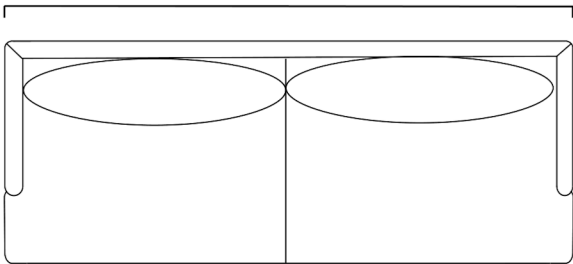

Optional leg height (standard) 15cm, 17cm, 19cm.

Seat Depth 1000mm

1700mm

2780mm

1800mm

3000mm

1950mm

910mm

900mm

650mm

2250mm

2500mm

2650mm