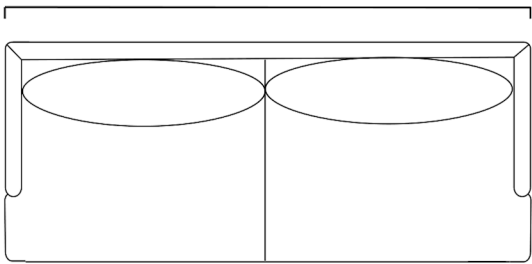

Optional leg height (standard) 15cm, 17cm, 19cm.

Seat Depth 1000mm

1700mm

2780mm

1800mm

3000mm

1950mm

910mm

900mm

650mm

2250mm

2500mm

2650mm