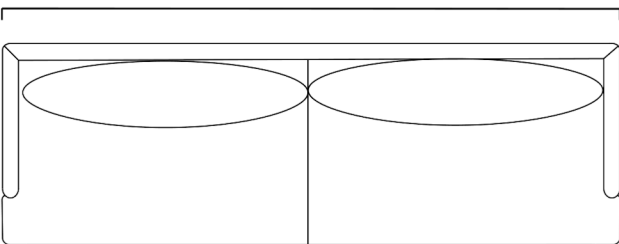

Optional leg height (standard) 15cm, 17cm, 19cm.

Seat Depth 1000mm

1700mm

2780mm

1800mm

3000mm

1950mm

910mm

900mm

650mm

2250mm

2500mm

2650mm