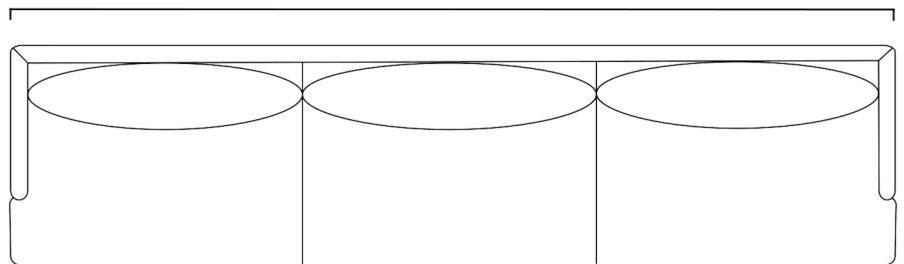

Optional leg height (standard) 15cm, 17cm, 19cm.

Seat Depth 1000mm

1700mm

2780mm

1800mm

3000mm

1950mm

910mm

900mm

650mm

2250mm

2500mm

2650mm