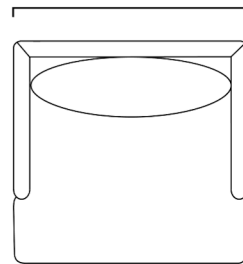

Optional leg height (standard) 15cm, 17cm, 19cm.

Seat Depth 1000mm

1700mm

2780mm

1800mm

3000mm

1950mm

910mm

900mm

650mm

2250mm

2500mm

2650mm