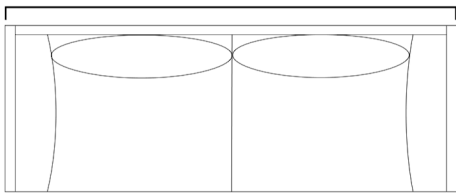

Optional leg height (standard) 15cm, 17cm, 19cm.

Sofa Seat Depth 900mm

1970mm

990mm

2170mm

2670mm

2370mm

2820mm

2520mm

2970mm

760mm

950mm

760mm

650mm