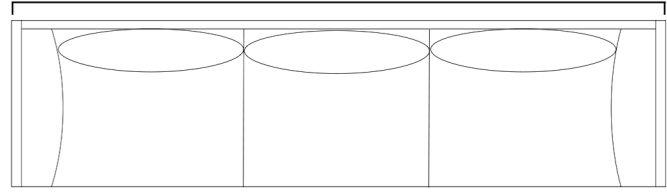

Optional leg height (standard) 15cm, 17cm, 19cm.

Sofa Seat Depth 900mm

1970mm

990mm

2170mm

2670mm

2370mm

2820mm

2520mm

2970mm

760mm

950mm

760mm

650mm