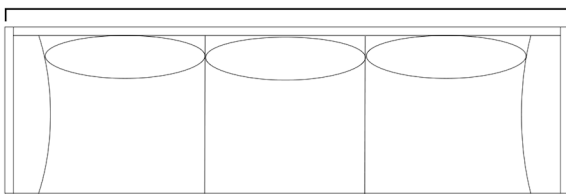

Optional leg height (standard) 15cm, 17cm, 19cm.

Sofa Seat Depth 900mm

1970mm

990mm

2170mm

2670mm

2370mm

2820mm

2520mm

2970mm

760mm

950mm

760mm

650mm