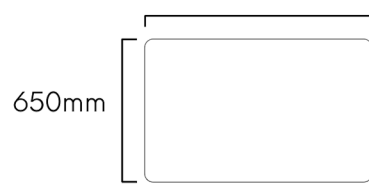

Optional leg height (standard) 15cm, 17cm, 19cm.

Sofa Seat Depth 900mm

1970mm

990mm

2170mm

2670mm

2370mm

2820mm

2520mm

2970mm

760mm

950mm

760mm

650mm