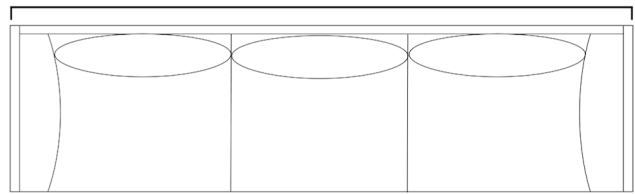

Optional leg height (standard) 15cm, 17cm, 19cm.

Sofa Seat Depth 900mm

1970mm

990mm

2170mm

2670mm

2370mm

2820mm

2520mm

2970mm

760mm

950mm

760mm

650mm