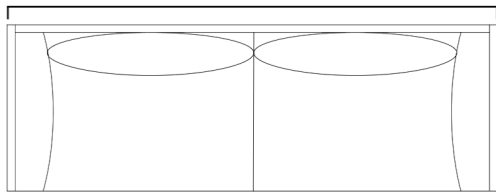

Optional leg height (standard) 15cm, 17cm, 19cm.

Sofa Seat Depth 900mm

1970mm

990mm

2170mm

2670mm

2370mm

2820mm

2520mm

2970mm

760mm

950mm

760mm

650mm