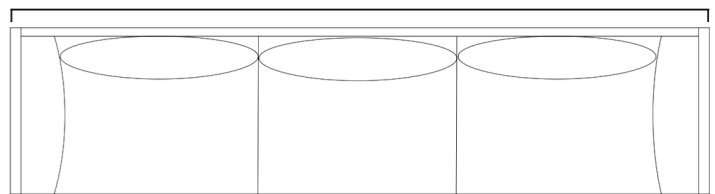

Optional leg height (standard) 15cm, 17cm, 19cm.

Sofa Seat Depth 900mm

1970mm

990mm

2170mm

2670mm

2370mm

2820mm

2520mm

2970mm

760mm

950mm

760mm

650mm