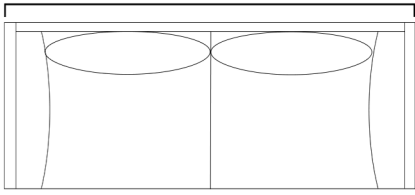

# Bass Sofa

big chair  
MORNINGTON  
SORRENTO

Minimalist profiles, the Bass sofa embodies timeless appeal through a seamless blend of design and aesthetics. A solid timber surrounding frame creates a natural allure.

Locally designed & handcrafted in Melbourne.

		W	D	H
142767	197 Sofa	1970	900	780
142766	217 Sofa	2170	900	780
142765	237 Sofa	2370	900	780
142764	252 Sofa	2520	900	780
142763	267 Sofa	2670	900	780
142762	282 Sofa	2820	900	780
142761	297 Sofa	2970	900	780
142768	Armchair	990	900	780
142771	Rectangular Ottoman	950	650	400
142770	Square Ottoman	760	760	400

Optional leg height (standard) 15cm, 17cm, 19cm.

Sofa Seat Depth 900mm

1970mm

990mm

2170mm

2670mm

2370mm

2820mm

2520mm

2970mm

760mm

950mm

760mm

650mm