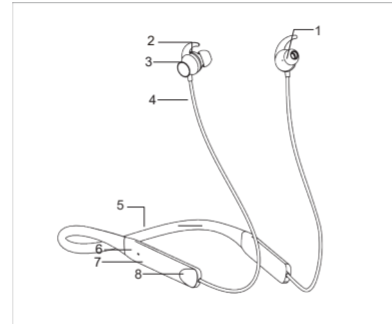

JUST ONE SCAN CAN!

One QR Code to access everything - Warranty, Blue Points, Manuals, Service and all you will ever need.

1

Product Description:

- 1. Ear Muffs
- 2. Ear Support
- 3. Metal Cavity
- 4. Auricular Line
- 5. Head Arch Line
- 6. LED
- 7. Type-C
- 8. Multi Functional Touch Key