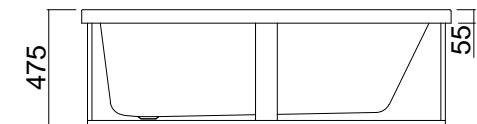

VARO 1525

Water Capacity - 210 litres

Internal depth - 440mm (excludes optional 15mm upstand)

Nominal framed bath height - 475mm or 490mm with optional upstand

Height with optional upstand 465 mm

Height with optional upstand 490 mm

VARO 1675

Water Capacity- 254 litres

Internal depth-460mm (excludes optional 15mm upstand)

Nominal framed Bath height- 510mm or 525mm with optional upstand

Height with optional upstand 485 mm

Height with optional upstand 525 mm