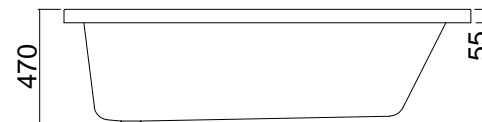

VARO 1525

Water Capacity - 210 litres

Internal depth - 440mm (excludes optional 15mm upstand)

Nominal framed bath height - 475mm or 490mm with optional upstand

Height with optional upstand 465 mm

Height with optional upstand 490 mm

VARO 1675

Water Capacity- 254 litres

Internal depth-460mm (excludes optional 15mm upstand)

Nominal framed Bath height- 510mm or 525mm with optional upstand

Height with optional upstand 485 mm

Height with optional upstand 525 mm