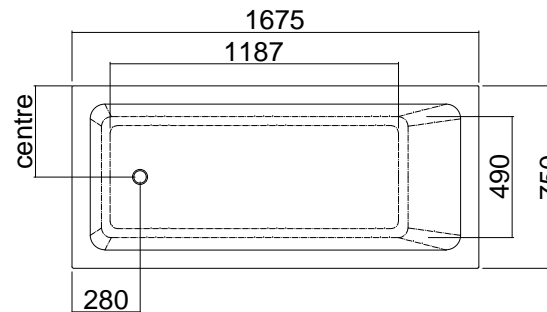

VARO 1525

Water Capacity - 210 litres

Internal depth - 440mm (excludes optional 15mm upstand)

Nominal framed bath height - 475mm or 490mm with optional upstand

Height with optional upstand 465 mm

Height with optional upstand 490 mm

VARO 1675

Water Capacity- 254 litres

Internal depth-460mm (excludes optional 15mm upstand)

Nominal framed Bath height- 510mm or 525mm with optional upstand

Height with optional upstand 485 mm

Height with optional upstand 525 mm