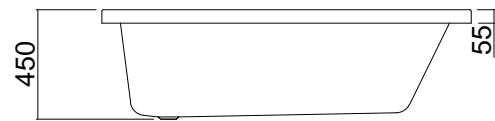

VARO 1525

Water Capacity - 210 litres

Internal depth - 440mm (excludes optional 15mm upstand)

Nominal framed bath height - 475mm or 490mm with optional upstand

Height with optional upstand 465 mm

Height with optional upstand 490 mm

VARO 1675

Water Capacity- 254 litres

Internal depth-460mm (excludes optional 15mm upstand)

Nominal framed Bath height- 510mm or 525mm with optional upstand

Height with optional upstand 485 mm

Height with optional upstand 525 mm