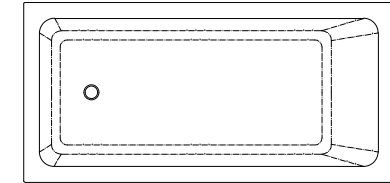

VARO 1525

Water Capacity - 210 litres

Internal depth - 440mm (excludes optional 15mm upstand)

Nominal framed bath height - 475mm or 490mm with optional upstand

Height with optional upstand 465 mm

Height with optional upstand 490 mm

VARO 1675

Water Capacity- 254 litres

Internal depth-460mm (excludes optional 15mm upstand)

Nominal framed Bath height- 510mm or 525mm with optional upstand

Height with optional upstand 485 mm

Height with optional upstand 525 mm