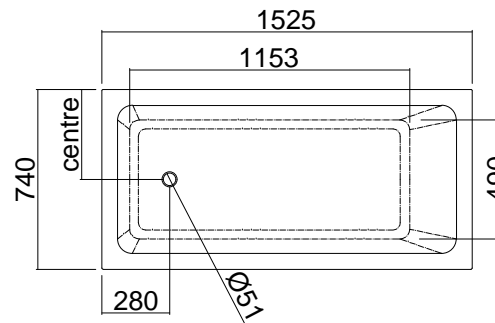

VARO 1525

Water Capacity - 210 litres

Internal depth - 440mm (excludes optional 15mm upstand)

Nominal framed bath height - 475mm or 490mm with optional upstand

Height with optional upstand 465 mm

Height with optional upstand 490 mm

VARO 1675

Water Capacity- 254 litres

Internal depth-460mm (excludes optional 15mm upstand)

Nominal framed Bath height- 510mm or 525mm with optional upstand

Height with optional upstand 485 mm

Height with optional upstand 525 mm