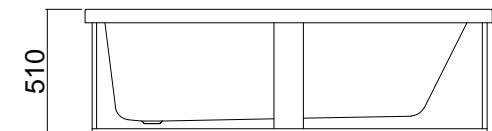

VARO 1525

Water Capacity - 210 litres

Internal depth - 440mm (excludes optional 15mm upstand)

Nominal framed bath height - 475mm or 490mm with optional upstand

Height with optional upstand 465 mm

Height with optional upstand 490 mm

VARO 1675

Water Capacity- 254 litres

Internal depth-460mm (excludes optional 15mm upstand)

Nominal framed Bath height- 510mm or 525mm with optional upstand

Height with optional upstand 485 mm

Height with optional upstand 525 mm