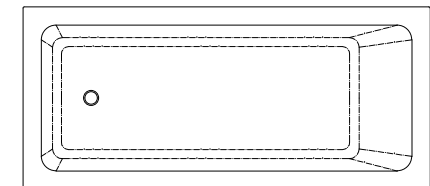

VARO 1525

Water Capacity - 210 litres

Internal depth - 440mm (excludes optional 15mm upstand)

Nominal framed bath height - 475mm or 490mm with optional upstand

Height with optional upstand 465 mm

Height with optional upstand 490 mm

VARO 1675

Water Capacity- 254 litres

Internal depth-460mm (excludes optional 15mm upstand)

Nominal framed Bath height- 510mm or 525mm with optional upstand

Height with optional upstand 485 mm

Height with optional upstand 525 mm