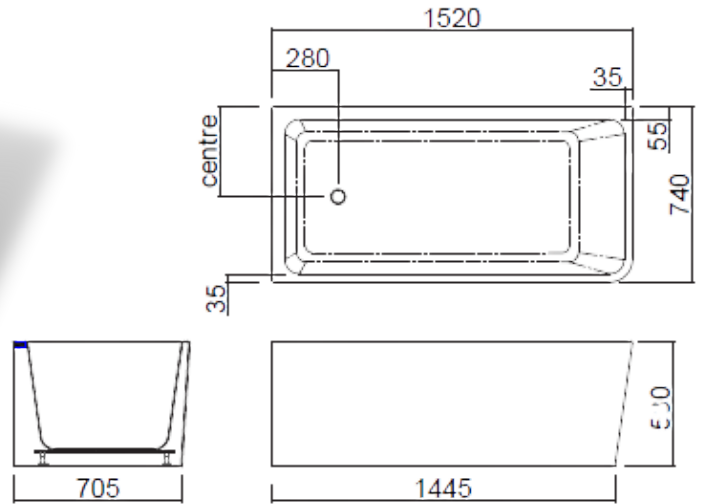

## Back to Wall Bath

Length 1520mm  
Width 740mm  
Depth 530mm

Left Hand model shown