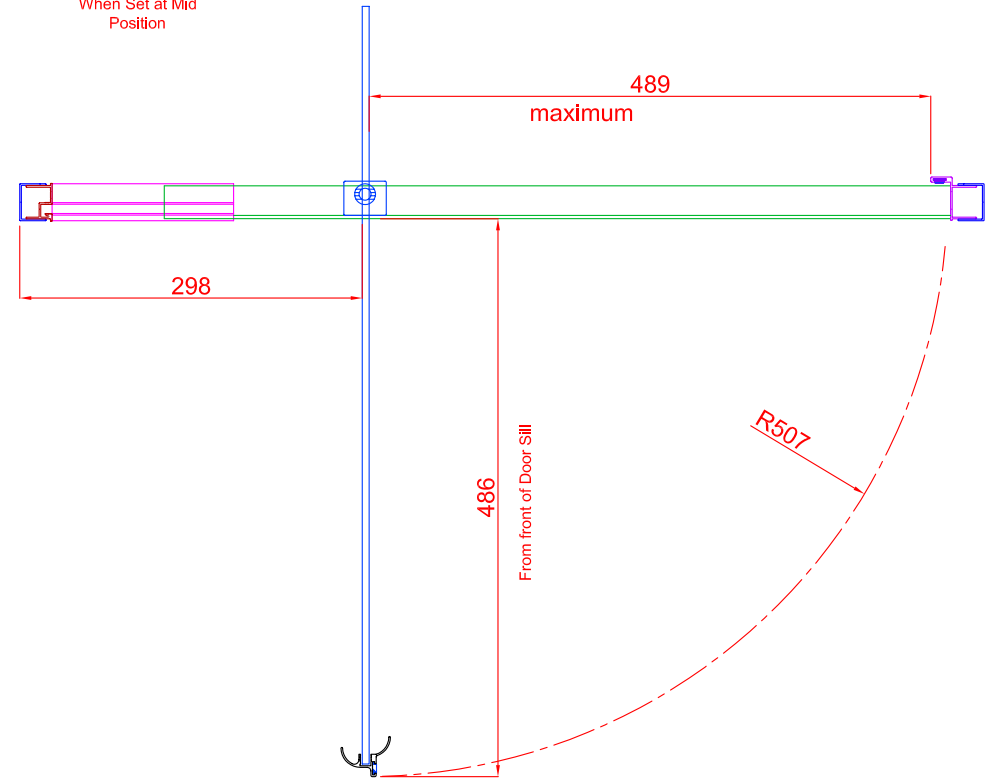

When Set at Mid Position

When Set at Mid Position

Trombone 760 Door (Yellow)