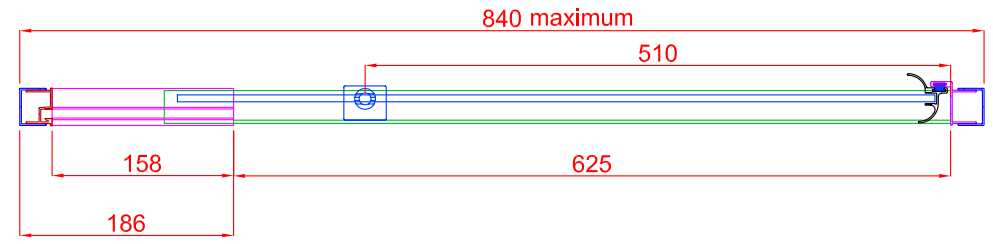

When Set at Mid Position

When Set at Mid Position

Trombone 760 Door (Yellow)