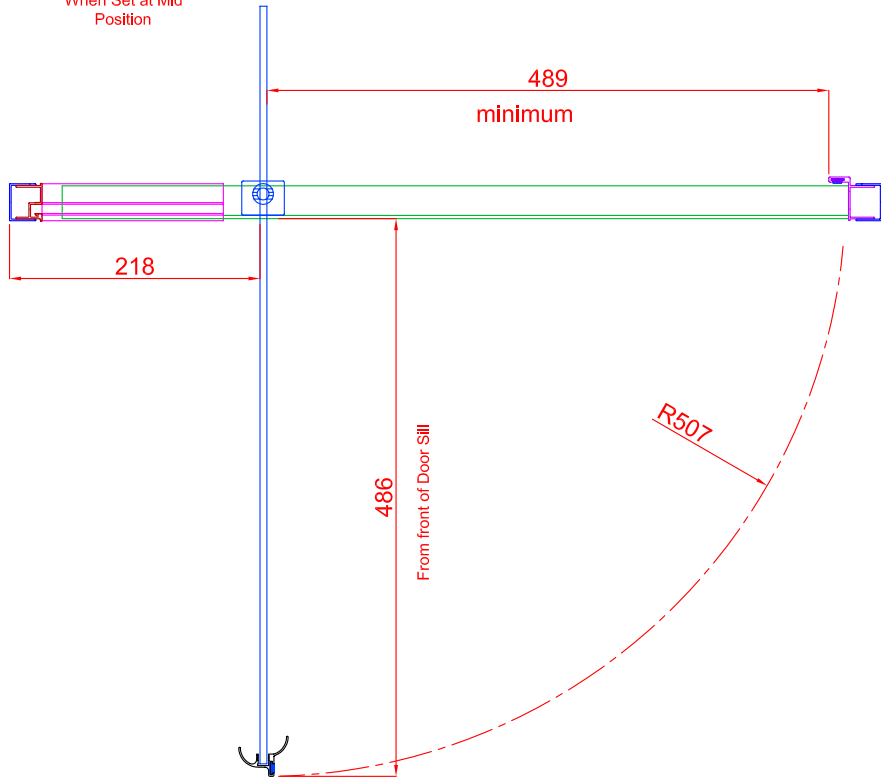

When Set at Mid Position

When Set at Mid Position

Trombone 760 Door (Yellow)