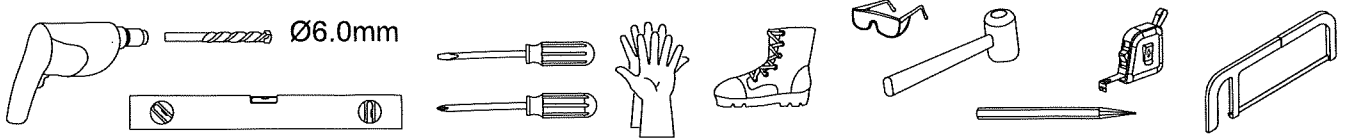

L/Style Screen Brace 1200mm Instruction Manual

1 x1	2 x1	3 x1 ST4x40
4 x1	5 x1	

SET A

SET B