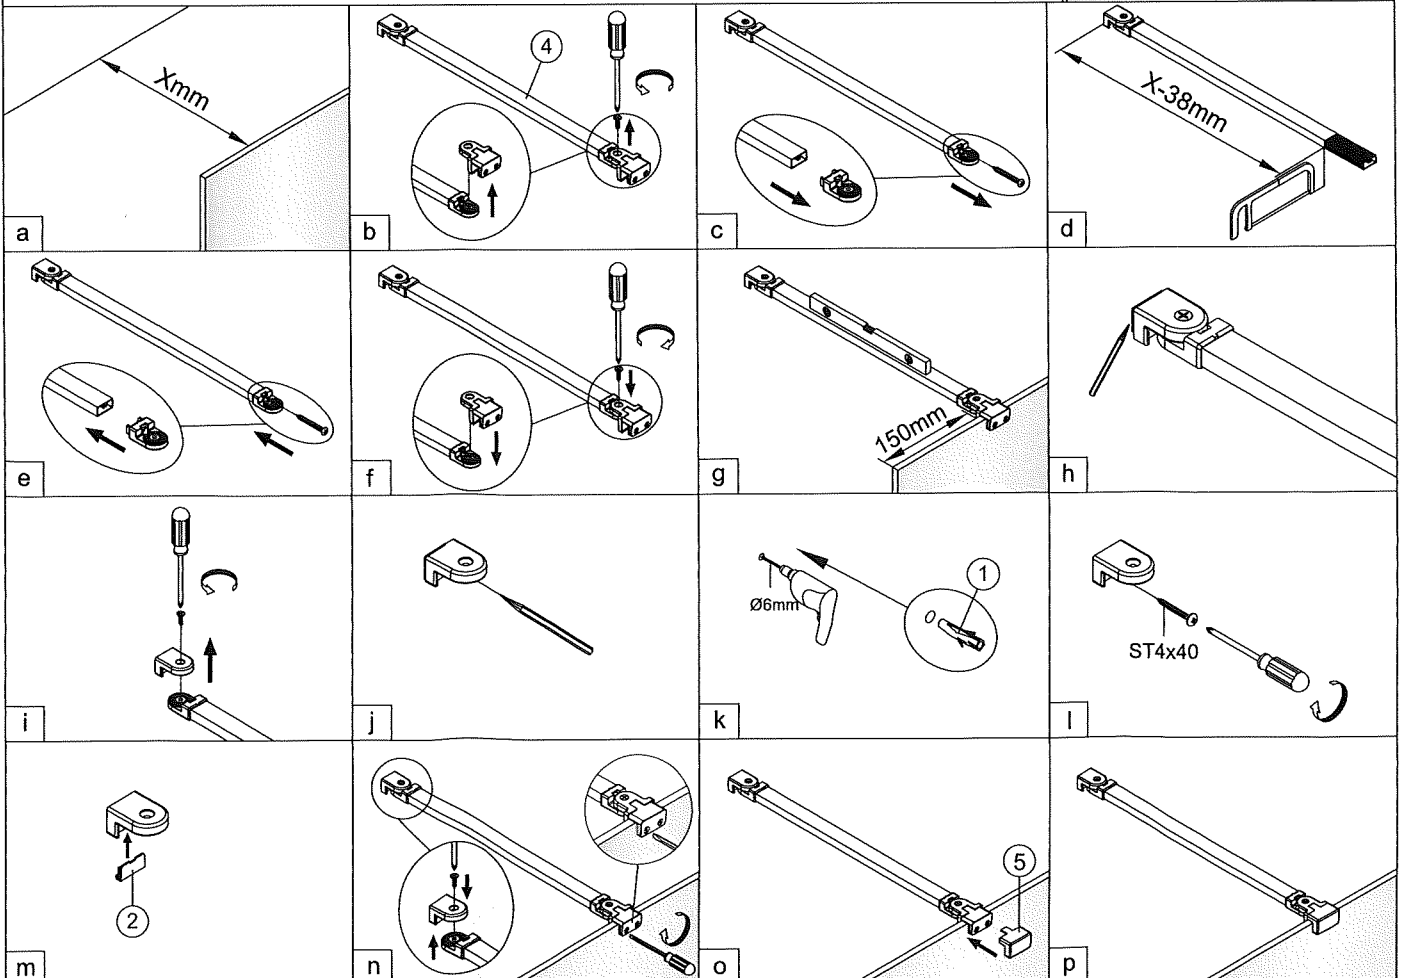

L/Style Screen Brace 1200mm Instruction Manual

1 x1	2 x1	3 x1 ST4x40
4 x1	5 x1	

SET A

SET B