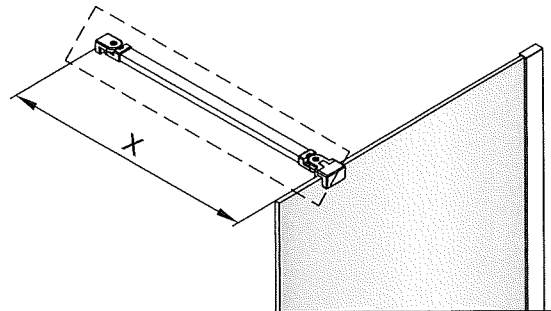

L/Style Screen Brace 1200mm Instruction Manual

1 x1	2 x1	3 x1 ST4x40
4 x1	5 x1	

SET A

SET B