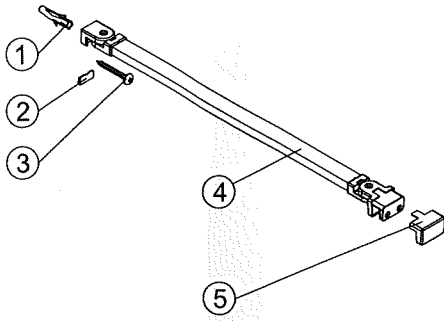

L/Style Screen Brace 1200mm Instruction Manual

1 x1	2 x1	3 x1 ST4x40
4 x1	5 x1	

SET A

SET B