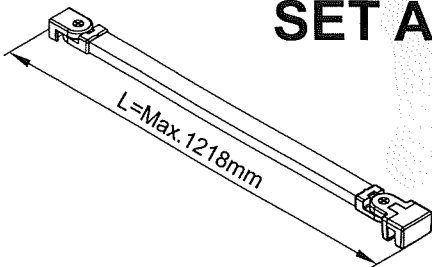

L/Style Screen Brace 1200mm Instruction Manual

1 x1	2 x1	3 x1 ST4x40
4 x1	5 x1	

SET A

SET B