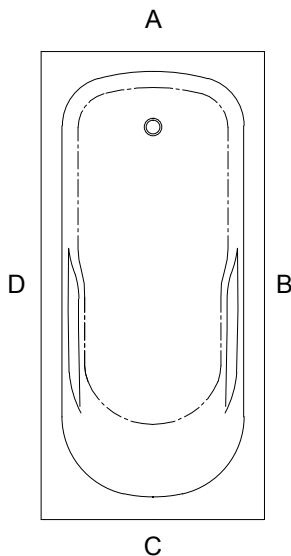

Date: Contact:
 Merchant: Branch:
 Phone No: Email:
 Order No: Quantity:
 Contract No:

Please consult your brochure on options available for each product

PACIFIC

- 1525x740
- 1655x740
- Framed Bath
- Tiling under front edge

MATISSE 1655x740

- Framed Bath
- Tiling under front edge

KAHLO 1675x800

- Framed Bath
- Tiling under front edge
- No Upstands

Upstand - Factory Fitted only - Positions indicated below

- A ABC
- AD ADC
- AB BC
- B DC
- D

KAHLO 1800x800

- Framed Bath
- Tiling under front edge
- No Upstands

Upstand - Factory Fitted only - Positions indicated below

- A ABC
- AD ADC
- AB BC
- B DC
- D