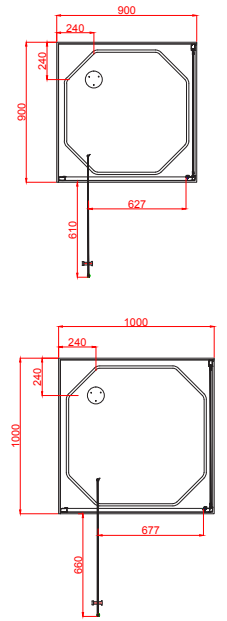

Door opening approx 495mm

FLAT WALL WHITE - CENTRE WASTE

IPAIW99RFLRX PACIFIC FLAT ROUND SLIDING DOOR 900X900mm 2 SIDED WHITE

IPAIWIIRFLRX PACIFIC FLAT ROUND SLIDING DOOR 1000X1000mm 2 SIDED WHITE

FLAT WALL WHITE - CORNER WASTE

IPAIW99RFLRC PACIFIC FLAT ROUND SLIDING DOOR 900X900mm 2 SIDED WHITE

IPAIWIIRFLRC PACIFIC FLAT ROUND SLIDING DOOR 1000X1000mm 2 SIDED WHITE

2 SIDED PIVOT DOOR

Pacific 900x900 Square 2 Sided Flat Wall White - Centre Waste

FLAT WALL WHITE - CENTRE WASTE

IPAIW995FL9X PACIFIC FLAT SQUARE PIVOT DOOR 900X900mm 2 SIDED WHITE

IPAIWIISFLIX PACIFIC FLAT SQUARE PIVOT DOOR 1000X1000mm 2 SIDED WHITE

Pacific 1000x1000 Square 2 Sided Flat Wall White - Corner Waste

FLAT WALL WHITE - CORNER WASTE

IPAIW999FL9C PACIFIC FLAT SQUARE PIVOT DOOR 900X900mm 3 SIDED WHITE

PAIWIIFLIC PACIFIC FLAT SQUARE PIVOT DOOR 1000X1000mm 3 SIDED WHITE

PACIFIC VANITY

Available in 750, 900 and 1200mm Sizes