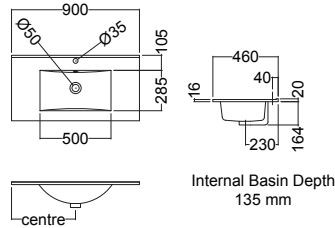

750

4PAC075DW01 PACIFIC 750mm DOUBLE DRAWER WALL
WHITE MELAMINE

4PAC075DW93 PACIFIC 750mm DOUBLE DRAWER WALL
CHARRED OAK

900

4PAC090DW01 PACIFIC 900mm DOUBLE DRAWER WALL
WHITE MELAMINE

4PAC090DW93 PACIFIC 900mm DOUBLE DRAWER WALL
CHARRED OAK

1200

4PAC120DW01 PACIFIC 1200mm DOUBLE DRAWER WALL
WHITE MELAMINE

4PAC120DW93 PACIFIC 1200mm DOUBLE DRAWER WALL
CHARRED OAK