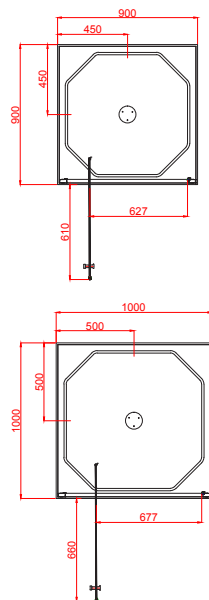

Door opening approx 495mm

FLAT WALL WHITE - CENTRE WASTE

IPAIW99RFLRX PACIFIC FLAT ROUND SLIDING DOOR 900X900mm 2 SIDED WHITE

IPAIWIIRFLRX PACIFIC FLAT ROUND SLIDING DOOR 1000X1000mm 2 SIDED WHITE

FLAT WALL WHITE - CORNER WASTE

FLAT WALL WHITE - CENTRE WASTE

IPAIW995FL9X PACIFIC FLAT SQUARE PIVOT DOOR 900X900mm 2 SIDED WHITE

IPAIWIISFLIX PACIFIC FLAT SQUARE PIVOT DOOR 1000X1000mm 2 SIDED WHITE

Pacific 1000x1000 Square 2 Sided Flat Wall White - Corner Waste

FLAT WALL WHITE - CORNER WASTE

IPAIW995FL9C PACIFIC FLAT SQUARE PIVOT DOOR 900X900mm 2 SIDED WHITE

IPAIWIISFLIC PACIFIC FLAT SQUARE PIVOT DOOR 1000X1000mm 2 SIDED WHITE

3 SIDED PIVOT DOOR

Pacific 900x900 Square 3 Sided Flat Wall White - Centre Waste

FLAT WALL WHITE - CORNER WASTE

IPAIW999FL9C PACIFIC FLAT SQUARE PIVOT DOOR 900X900mm 3 SIDED WHITE

PAIWIIFLIC PACIFIC FLAT SQUARE PIVOT DOOR 1000X1000mm 3 SIDED WHITE

PACIFIC VANITY

Available in 750, 900 and 1200mm Sizes