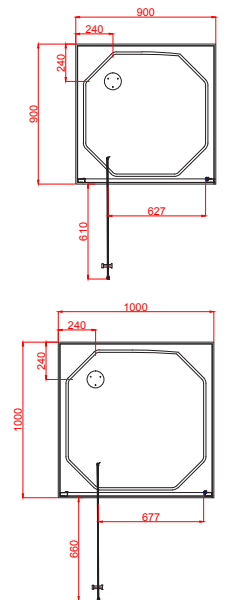

FLAT WALL WHITE - CENTRE WASTE

IPAIW995FL9X PACIFIC FLAT SQUARE PIVOT DOOR 900X900mm 2 SIDED WHITE

IPAIWIISFLIX PACIFIC FLAT SQUARE PIVOT DOOR 1000X1000mm 2 SIDED WHITE

Pacific 1000x1000 Square 2 Sided Flat Wall White - Corner Waste

FLAT WALL WHITE - CORNER WASTE

IPAIW995FL9C PACIFIC FLAT SQUARE PIVOT DOOR 900X900mm 2 SIDED WHITE

IPAIWIISFLIC PACIFIC FLAT SQUARE PIVOT DOOR 1000X1000mm 2 SIDED WHITE

3 SIDED PIVOT DOOR

Pacific 900x900 Square 3 Sided Flat Wall White - Centre Waste

FLAT WALL WHITE - CENTRE WASTE

IPAIW999FL9X PACIFIC FLAT SQUARE PIVOT DOOR 900X900mm 3 SIDED WHITE

IPAIWIIFLIX PACIFIC FLAT SQUARE PIVOT DOOR 1000X1000mm 3 SIDED WHITE

Pacific 1000x1000 Square 3 Sided Flat Wall White - Corner Waste

FLAT WALL WHITE - CORNER WASTE

IPAIW999FL9C PACIFIC FLAT SQUARE PIVOT DOOR 900X900mm 3 SIDED WHITE

PAIWIIFLIC PACIFIC FLAT SQUARE PIVOT DOOR 1000X1000mm 3 SIDED WHITE

PACIFIC VANITY

Available in 750, 900 and 1200mm Sizes