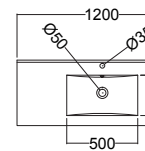

FLAT WALL WHITE - CORNER WASTE

IPAIW999FL9C PACIFIC FLAT SQUARE PIVOT DOOR 900X900mm 3 SIDED WHITE

PAIWIIFLIC PACIFIC FLAT SQUARE PIVOT DOOR 1000X1000mm 3 SIDED WHITE

PACIFIC VANITY

Available in 750, 900 and 1200mm Sizes

SINGLE DRAWER WALL

750 White Melamine

900 White Melamine

1200 White Melamine

750 Charred Oak

900 Charred Oak

1200 Charred Oak

Internal Basin Depth
135 mm

Internal Basin Depth
135 mm

Internal Basin Depth
135 mm

750

4PAC075SN01 PACIFIC 750mm SINGLE DRAWER WHITE MELAMINE

4PAC075SN93 PACIFIC 750mm SINGLE DRAWER CHARRED OAK

900

4PAC090SN01 PACIFIC 900mm SINGLE WHITE MELAMINE