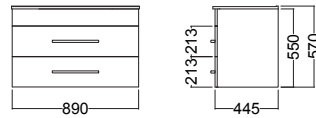

1200 White Melamine

750 Charred Oak

900 Charred Oak

1200 Charred Oak

750

4PAC075DW01 PACIFIC 750mm DOUBLE DRAWER WALL
WHITE MELAMINE

4PAC075DW93 PACIFIC 750mm DOUBLE DRAWER WALL
CHARRED OAK

900