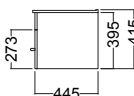

Internal Basin Depth
135 mm

Internal Basin Depth
135 mm

750

4PAC075SN01 PACIFIC 750mm SINGLE DRAWER WHITE MELAMINE

4PAC075SN93 PACIFIC 750mm SINGLE DRAWER CHARRED OAK

900

4PAC090SN01 PACIFIC 900mm SINGLE WHITE MELAMINE