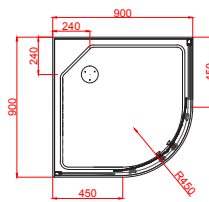

PACIFIC VALUE RANGE

clearlite.co.nz
KIWI BUILT FOR KIWI FAMILIES

CLEARLITE
BATHROOMS

PACIFIC SHOWER

Available in 900x900 or 1000x1000

The Pacific Shower offers an understated yet practical design, available in round or square configurations with a SureSeal™ Shower Tray and Easy Clean waste, all complemented by a chrome lid and door handle. Classic white joinery creates a clean line that frames the safety glass and one piece acrylic flat wall.

- Square Pivot Door or Round Sliding Door design
- SureSeal™ Tray for a leak free shower
- Centre or Corner Easy Clean waste and Chrome Lid
- Reversible Pivot Door for left or right hand opening
- Round has Quick Release Door System for easy cleaning
- 1900mm White Joinery Door Set (1950mm high incl tray)
- 1920mm Senosan™ Acrylic Flat Walls (1970mm high incl tray)
- 6mm Safety Glass door panel
- 5 Year Manufacturer's Warranty (domestic use)
- 1 Year for Drip Strip and Vertical Seals

2 SIDED SLIDING DOOR

Pacific 900x900 Round 2 Sided Flat Wall White - Centre Waste

Pacific 1000x1000 Round 2 Sided Flat Wall White - Corner Waste

Door opening approx 495mm

Door opening approx 495mm

Door opening approx 495mm

FLAT WALL WHITE - CORNER WASTE

IPAIW999FL9C PACIFIC FLAT SQUARE PIVOT DOOR 900X900mm 3 SIDED WHITE

PAIWIIFLIC PACIFIC FLAT SQUARE PIVOT DOOR 1000X1000mm 3 SIDED WHITE

PACIFIC VANITY

Available in 750, 900 and 1200mm Sizes