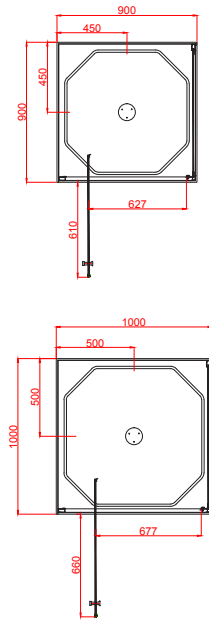

2 SIDED PIVOT DOOR

Pacific 900x900 Square 2 Sided Flat Wall White - Centre Waste

FLAT WALL WHITE - CENTRE WASTE

IPAIW995FL9X PACIFIC FLAT SQUARE PIVOT DOOR 900X900mm 2 SIDED WHITE

IPAIWIISFLIX PACIFIC FLAT SQUARE PIVOT DOOR 1000X1000mm 2 SIDED WHITE