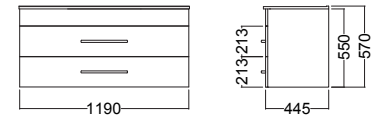

1200 White Melamine

750 Charred Oak

900 Charred Oak

1200 Charred Oak

750

4PAC075DW01 PACIFIC 750mm DOUBLE DRAWER WALL
WHITE MELAMINE

4PAC075DW93 PACIFIC 750mm DOUBLE DRAWER WALL
CHARRED OAK

900