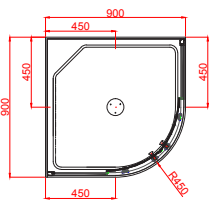

PACIFIC VALUE RANGE

clearlite.co.nz
KIWI BUILT FOR KIWI FAMILIES

CLEARLITE
BATHROOMS

PACIFIC SHOWER

Available in 900x900 or 1000x1000

The Pacific Shower offers an understated yet practical design, available in round or square configurations with a SureSeal™ Shower Tray and Easy Clean waste, all complemented by a chrome lid and door handle. Classic white joinery creates a clean line that frames the safety glass and one piece acrylic flat wall.

2 SIDED SLIDING DOOR

Pacific 900x900 Round 2 Sided Flat Wall White - Centre Waste

Pacific 1000x1000 Round 2 Sided Flat Wall White - Corner Waste

Door opening approx 495mm

Door opening approx 495mm

Door opening approx 495mm

Door opening approx 495mm

FLAT WALL WHITE - CENTRE WASTE

IPAIW99RFLRX PACIFIC FLAT ROUND SLIDING DOOR 900X900mm 2 SIDED WHITE

IPAIWIIRFLRX PACIFIC FLAT ROUND SLIDING DOOR 1000X1000mm 2 SIDED WHITE

FLAT WALL WHITE - CORNER WASTE

FLAT WALL WHITE - CORNER WASTE

IPAIW999FL9C PACIFIC FLAT SQUARE PIVOT DOOR 900X900mm 3 SIDED WHITE

PAIWIIFLIC PACIFIC FLAT SQUARE PIVOT DOOR 1000X1000mm 3 SIDED WHITE

PACIFIC VANITY

Available in 750, 900 and 1200mm Sizes