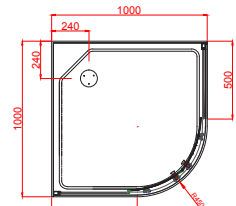

PACIFIC VALUE RANGE

clearlite.co.nz
KIWI BUILT FOR KIWI FAMILIES

CLEARLITE
BATHROOMS

PACIFIC SHOWER

Available in 900x900 or 1000x1000

The Pacific Shower offers an understated yet practical design, available in round or square configurations with a SureSeal™ Shower Tray and Easy Clean waste, all complemented by a chrome lid and door handle. Classic white joinery creates a clean line that frames the safety glass and one piece acrylic flat wall.

- Square Pivot Door or Round Sliding Door design
- SureSeal™ Tray for a leak free shower
- Centre or Corner Easy Clean waste and Chrome Lid
- Reversible Pivot Door for left or right hand opening
- Round has Quick Release Door System for easy cleaning
- 1900mm White Joinery Door Set (1950mm high incl tray)
- 1920mm Senosan™ Acrylic Flat Walls (1970mm high incl tray)
- 6mm Safety Glass door panel
- 5 Year Manufacturer's Warranty (domestic use)
- 1 Year for Drip Strip and Vertical Seals

2 SIDED SLIDING DOOR

Pacific 900x900 Round 2 Sided Flat Wall White - Centre Waste

Pacific 1000x1000 Round 2 Sided Flat Wall White - Corner Waste

Door opening approx 495mm

Door opening approx 495mm

Door opening approx 495mm

FLAT WALL WHITE - CORNER WASTE

IPAIW999FL9C PACIFIC FLAT SQUARE PIVOT DOOR 900X900mm 3 SIDED WHITE

PAIWIIFLIC PACIFIC FLAT SQUARE PIVOT DOOR 1000X1000mm 3 SIDED WHITE

PACIFIC VANITY

Available in 750, 900 and 1200mm Sizes