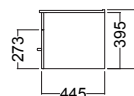

Internal Basin Depth
135 mm

Internal Basin Depth
135 mm

750

4PAC075SN01 PACIFIC 750mm SINGLE DRAWER WHITE MELAMINE

4PAC075SN93 PACIFIC 750mm SINGLE DRAWER CHARRED OAK

900

4PAC090SN01 PACIFIC 900mm SINGLE WHITE MELAMINE