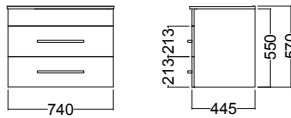

1200 White Melamine

750 Charred Oak

900 Charred Oak

1200 Charred Oak

750

4PAC075DW01 PACIFIC 750mm DOUBLE DRAWER WALL
WHITE MELAMINE

4PAC075DW93 PACIFIC 750mm DOUBLE DRAWER WALL
CHARRED OAK

900