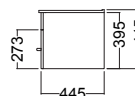

Internal Basin Depth
135 mm

Internal Basin Depth
135 mm

750

4PAC075SN01 PACIFIC 750mm SINGLE DRAWER WHITE MELAMINE

4PAC075SN93 PACIFIC 750mm SINGLE DRAWER CHARRED OAK

900

4PAC090SN01 PACIFIC 900mm SINGLE WHITE MELAMINE