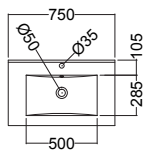

FLAT WALL WHITE - CORNER WASTE

IPAIW999FL9C PACIFIC FLAT SQUARE PIVOT DOOR 900X900mm 3 SIDED WHITE

PAIWIIFLIC PACIFIC FLAT SQUARE PIVOT DOOR 1000X1000mm 3 SIDED WHITE

PACIFIC VANITY

Available in 750, 900 and 1200mm Sizes

SINGLE DRAWER WALL

750 White Melamine

900 White Melamine

1200 White Melamine

750 Charred Oak

900 Charred Oak

1200 Charred Oak

Internal Basin Depth
135 mm

Internal Basin Depth
135 mm

Internal Basin Depth
135 mm

750

4PAC075SN01 PACIFIC 750mm SINGLE DRAWER WHITE MELAMINE

4PAC075SN93 PACIFIC 750mm SINGLE DRAWER CHARRED OAK

900

4PAC090SN01 PACIFIC 900mm SINGLE WHITE MELAMINE