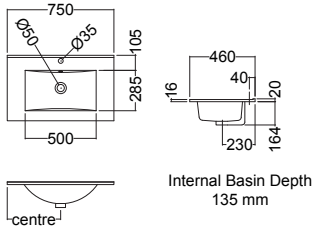

750

4PAC075DW01 PACIFIC 750mm DOUBLE DRAWER WALL
WHITE MELAMINE

4PAC075DW93 PACIFIC 750mm DOUBLE DRAWER WALL
CHARRED OAK

900

4PAC090DW01 PACIFIC 900mm DOUBLE DRAWER WALL
WHITE MELAMINE

4PAC090DW93 PACIFIC 900mm DOUBLE DRAWER WALL
CHARRED OAK

1200

4PAC120DW01 PACIFIC 1200mm DOUBLE DRAWER WALL
WHITE MELAMINE

4PAC120DW93 PACIFIC 1200mm DOUBLE DRAWER WALL
CHARRED OAK