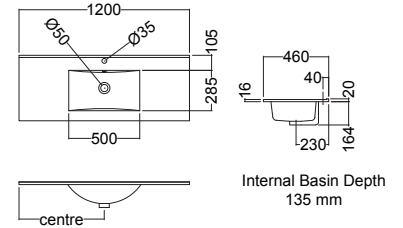

750

4PAC075DW01 PACIFIC 750mm DOUBLE DRAWER WALL
WHITE MELAMINE

4PAC075DW93 PACIFIC 750mm DOUBLE DRAWER WALL
CHARRED OAK

900

4PAC090DW01 PACIFIC 900mm DOUBLE DRAWER WALL
WHITE MELAMINE

4PAC090DW93 PACIFIC 900mm DOUBLE DRAWER WALL
CHARRED OAK

1200

4PAC120DW01 PACIFIC 1200mm DOUBLE DRAWER WALL
WHITE MELAMINE

4PAC120DW93 PACIFIC 1200mm DOUBLE DRAWER WALL
CHARRED OAK