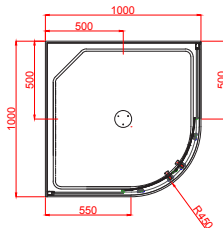

PACIFIC VALUE RANGE

clearlite.co.nz
KIWI BUILT FOR KIWI FAMILIES

CLEARLITE
BATHROOMS

PACIFIC SHOWER

Available in 900x900 or 1000x1000

The Pacific Shower offers an understated yet practical design, available in round or square configurations with a SureSeal™ Shower Tray and Easy Clean waste, all complemented by a chrome lid and door handle. Classic white joinery creates a clean line that frames the safety glass and one piece acrylic flat wall.

- Square Pivot Door or Round Sliding Door design
- SureSeal™ Tray for a leak free shower
- Centre or Corner Easy Clean waste and Chrome Lid
- Reversible Pivot Door for left or right hand opening
- Round has Quick Release Door System for easy cleaning
- 1900mm White Joinery Door Set (1950mm high incl tray)
- 1920mm Senosan™ Acrylic Flat Walls (1970mm high incl tray)
- 6mm Safety Glass door panel
- 5 Year Manufacturer's Warranty (domestic use)
- 1 Year for Drip Strip and Vertical Seals

2 SIDED SLIDING DOOR

Pacific 900x900 Round 2 Sided Flat Wall White - Centre Waste

Pacific 1000x1000 Round 2 Sided Flat Wall White - Corner Waste

Door opening approx 495mm

Door opening approx 495mm

Door opening approx 495mm

Door opening approx 495mm

FLAT WALL WHITE - CENTRE WASTE

IPAIW99RFLRX PACIFIC FLAT ROUND SLIDING DOOR 900X900mm 2 SIDED WHITE

IPAIWIIRFLRX PACIFIC FLAT ROUND SLIDING DOOR 1000X1000mm 2 SIDED WHITE

FLAT WALL WHITE - CORNER WASTE