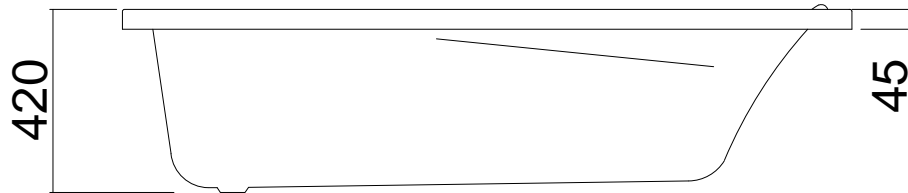

# MATISSE

Framed Bath

Height includes upstand

Height includes upstand

Water Capacity -164 litres

Internal depth -380mm (excludes upstand)

Nominal framed bath height - 435mm (includes perimeter upstand)