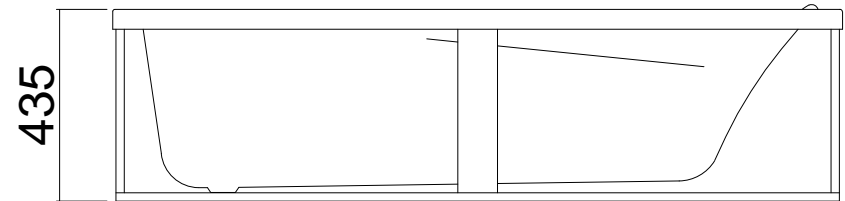

# MATISSE

Framed Bath

Height includes upstand

Height includes upstand

Water Capacity -164 litres

Internal depth -380mm (excludes upstand)

Nominal framed bath height - 435mm (includes perimeter upstand)