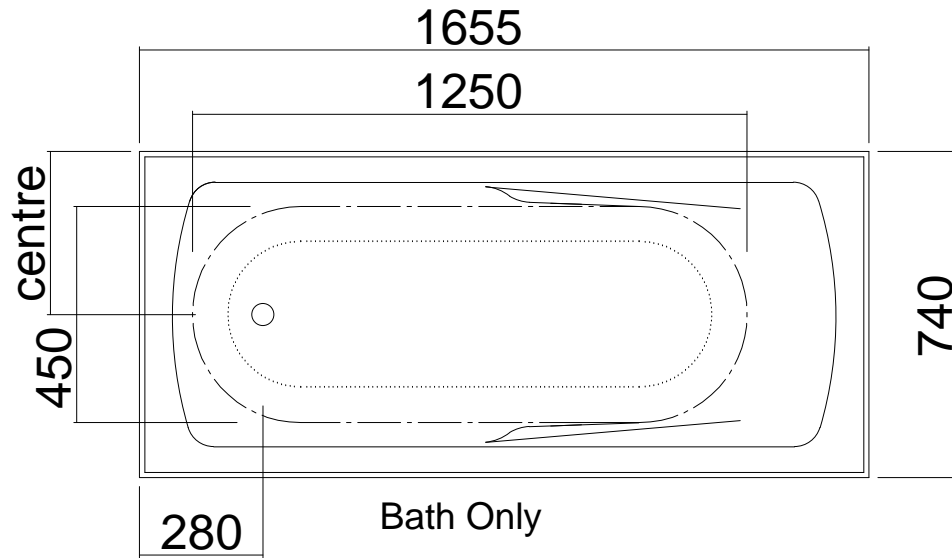

# MATISSE

Framed Bath

Height includes upstand

Height includes upstand

Water Capacity -164 litres

Internal depth -380mm (excludes upstand)

Nominal framed bath height - 435mm (includes perimeter upstand)