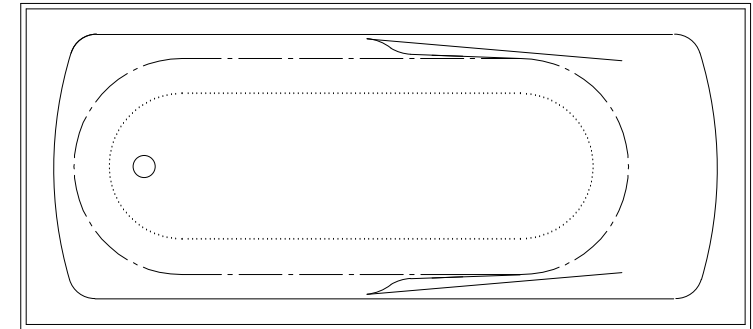

# MATISSE

Framed Bath

Height includes upstand

Height includes upstand

Water Capacity -164 litres

Internal depth -380mm (excludes upstand)

Nominal framed bath height - 435mm (includes perimeter upstand)