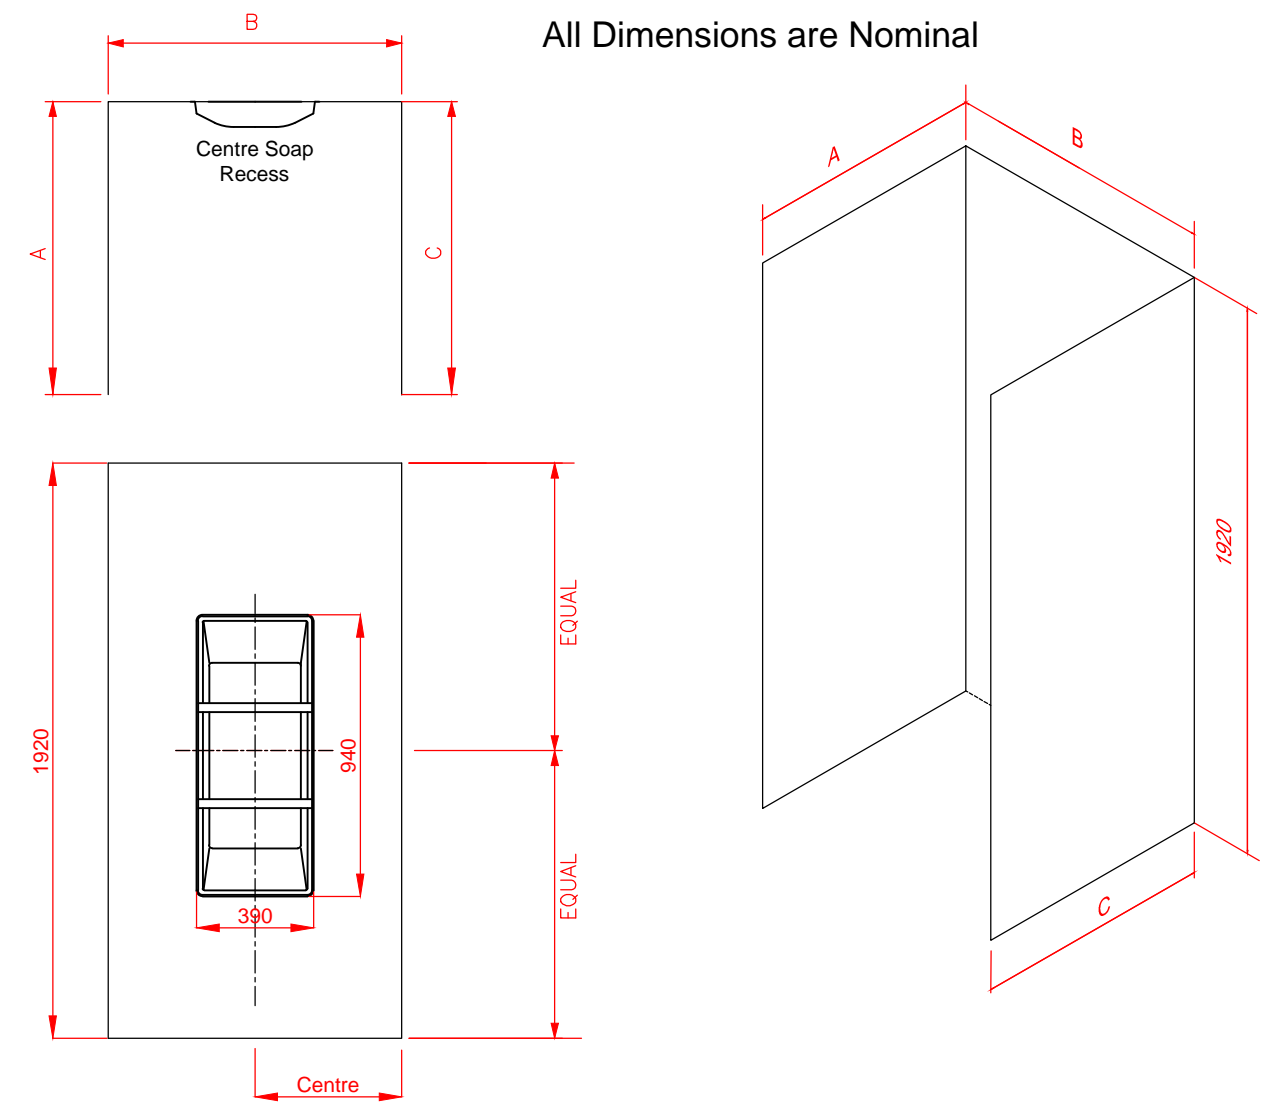

2 SIDED MOULDED WALL

2 SIDED FLAT WALL

Eclipse & Amara 2 sided Wall liners			
Size	Dimension A (mm)	Dimension B (mm)	Soap Recess on Side
900x900	884	884	Reversible
1000x1000	984	984	Reversible
1200x800	1184	884	Reversible

ALCOVE MOULDED WALL

ALCOVE FLAT WALL

Eclipse & Amara 3 sided Wall liners			
Size	Dimension A (mm)	Dimension B (mm)	Dimension C (mm)
900 Alcove	884	877	884
1000 Alcove	984	977	984

Note: Dimension B tolerance of +0.0/ -3.0mm