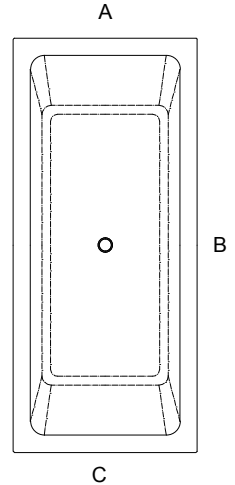

Date: Contact:
 Merchant: Branch:
 Phone No: Email:
 Order No: Quantity:
 Contract No:

Please consult your brochure on options available for each product

VARO 1525x740

- Framed Bath Tiling under front edge

Upstand - Factory
 Fitted only - Positions
 indicated below

- A ABC
 AD ADC
 AB BC
 B DC
 D

VARO 1675x750

- Framed Bath Tiling under front edge

Upstand - Factory
 Fitted only - Positions
 indicated below

- A ABC
 AD ADC
 AB BC
 B DC
 D

VARO 1800x800

- Framed Bath Tiling under front edge

Upstand - Factory
 Fitted only - Positions
 indicated below

- A ABC
 AD ADC
 AB BC
 B DC
 D

VARO 1520X740X530 BACK TO WALL BATH WITHOUT UPSTAND

- Left Hand Right Hand

VARO 1520X740X530 BACK TO WALL BATH WITH UPSTAND

The upstand position is shown in BOLD BLACK LINES on each drawing

- Left Hand

- Right Hand

VARO 1675X750X580 BACK TO WALL FREESTANDING BATH

- Bath Only

Upstand - Factory
 Fitted only - Positions
 indicated below