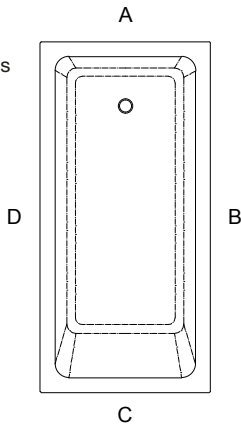

Date: Contact:
 Merchant: Branch:
 Phone No: Email:
 Order No: Quantity:
 Contract No:

Please consult your brochure on options available for each product

VARO 1525x740

- Framed Bath Tiling under front edge

Upstand - Factory
 Fitted only - Positions
 indicated below

- A ABC
 AD ADC
 AB BC
 B DC
 D

VARO 1675x750

- Framed Bath Tiling under front edge

Upstand - Factory
 Fitted only - Positions
 indicated below

- A ABC
 AD ADC
 AB BC
 B DC
 D

VARO 1800x800

- Framed Bath Tiling under front edge

Upstand - Factory
 Fitted only - Positions
 indicated below

- A ABC
 AD ADC
 AB BC
 B DC
 D

VARO 1520X740X530 BACK TO WALL BATH WITHOUT UPSTAND

- Left Hand Right Hand

VARO 1520X740X530 BACK TO WALL BATH WITH UPSTAND

The upstand position is shown in BOLD BLACK LINES on each drawing

- Left Hand

- Right Hand

VARO 1675X750X580 BACK TO WALL FREESTANDING BATH

- Bath Only

Upstand - Factory
 Fitted only - Positions
 indicated below