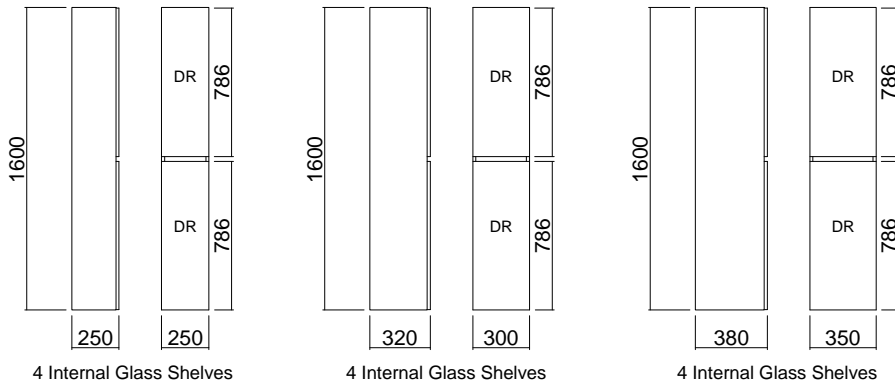

Two drawers attached to one drawer front

Nikau Tower

2 adjustable solid shelves

Two Door Tower

2 adjustable solid shelves

Classic Tower

4 Internal Glass Shelves

4 Internal Glass Shelves

4 Internal Glass Shelves

Pinnacle Tower