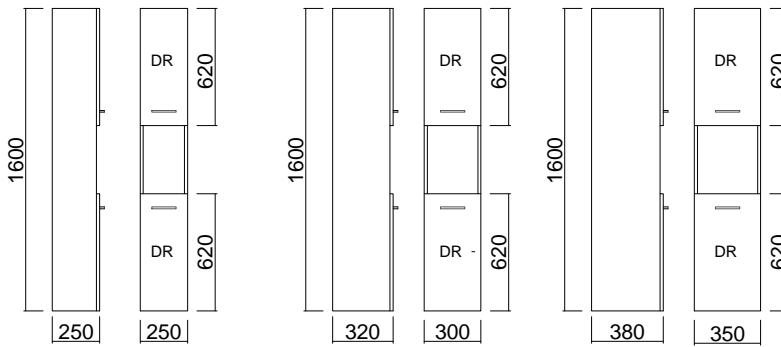

Two drawers attached to one drawer front

Nikau Tower

2 adjustable solid shelves

Two Door Tower

2 adjustable solid shelves

Classic Tower

4 Internal Glass Shelves

4 Internal Glass Shelves

4 Internal Glass Shelves

Pinnacle Tower