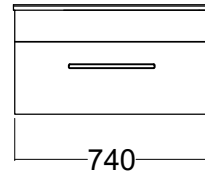

COMPASS WALL HUNG VANITY SPECIFICATIONS

Internal Basin Depth
135 mm

Single Drawer

Double Drawer Wall

Single Drawer
Top Drawer of Double Drawer Wall
Top and bottom drawer of Double Drawer Floor

Double Drawer Wall - Bottom Drawer