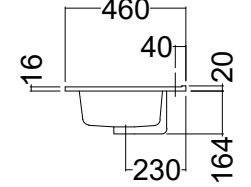

COMPASS WALL HUNG VANITY SPECIFICATIONS

Internal Basin Depth
135 mm

Single Drawer

Double Drawer Wall

Single Drawer
Top Drawer of Double Drawer Wall
Top and bottom drawer of Double Drawer Floor

Double Drawer Wall - Bottom Drawer