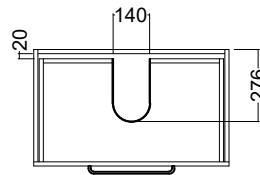

COMPASS WALL HUNG VANITY SPECIFICATIONS

Internal Basin Depth
135 mm

Single Drawer

Double Drawer Wall

Single Drawer
Top Drawer of Double Drawer Wall
Top and bottom drawer of Double Drawer Floor

Double Drawer Wall - Bottom Drawer