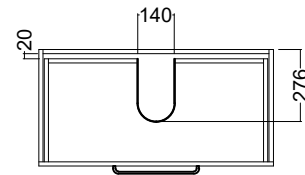

COMPASS WALL HUNG VANITY SPECIFICATIONS

Internal Basin Depth
135 mm

Single Drawer

Double Drawer Wall

Single Drawer
Top Drawer of Double Drawer Wall
Top and bottom drawer of Double Drawer Floor

Double Drawer Wall - Bottom Drawer