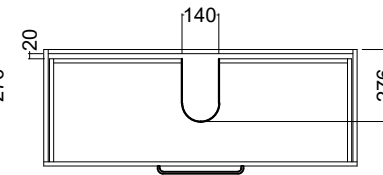

COMPASS WALL HUNG VANITY SPECIFICATIONS

Internal Basin Depth
135 mm

Single Drawer

Double Drawer Wall

Single Drawer
Top Drawer of Double Drawer Wall
Top and bottom drawer of Double Drawer Floor

Double Drawer Wall - Bottom Drawer