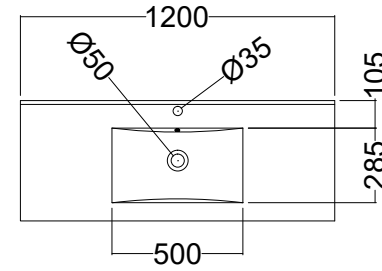

COMPASS WALL HUNG VANITY SPECIFICATIONS

Internal Basin Depth
135 mm

Single Drawer

Double Drawer Wall

Single Drawer
Top Drawer of Double Drawer Wall
Top and bottom drawer of Double Drawer Floor

Double Drawer Wall - Bottom Drawer