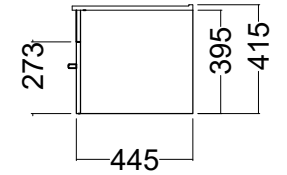

COMPASS WALL HUNG VANITY SPECIFICATIONS

Internal Basin Depth
135 mm

Single Drawer

Double Drawer Wall

Single Drawer
Top Drawer of Double Drawer Wall
Top and bottom drawer of Double Drawer Floor

Double Drawer Wall - Bottom Drawer