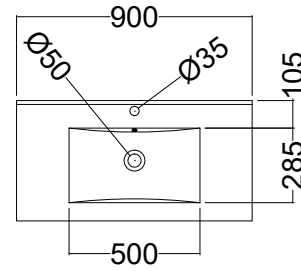

COMPASS WALL HUNG VANITY SPECIFICATIONS

Internal Basin Depth
135 mm

Single Drawer

Double Drawer Wall

Single Drawer
Top Drawer of Double Drawer Wall
Top and bottom drawer of Double Drawer Floor

Double Drawer Wall - Bottom Drawer