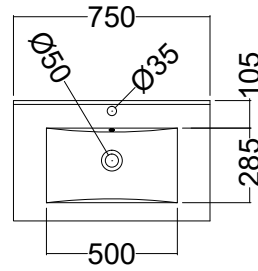

COMPASS WALL HUNG VANITY SPECIFICATIONS

Internal Basin Depth
135 mm

Single Drawer

Double Drawer Wall

Single Drawer
Top Drawer of Double Drawer Wall
Top and bottom drawer of Double Drawer Floor

Double Drawer Wall - Bottom Drawer