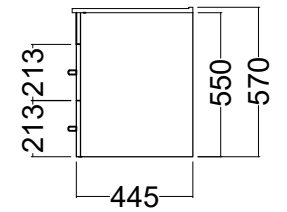

COMPASS WALL HUNG VANITY SPECIFICATIONS

Internal Basin Depth
135 mm

Single Drawer

Double Drawer Wall

Single Drawer
Top Drawer of Double Drawer Wall
Top and bottom drawer of Double Drawer Floor

Double Drawer Wall - Bottom Drawer