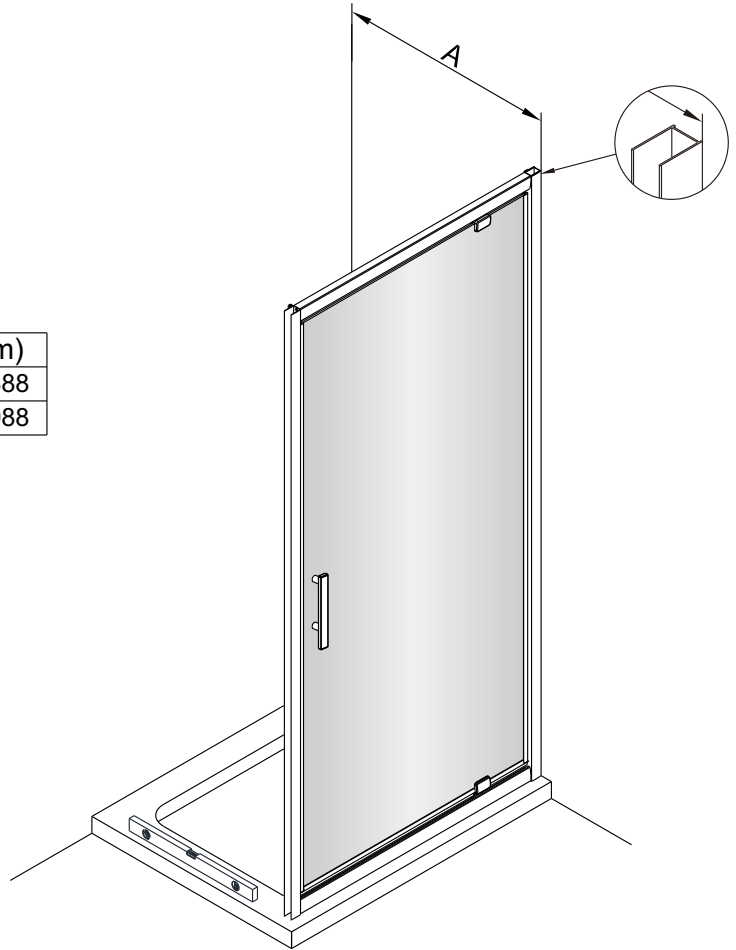

# Pacific Square Door and Return Installation Instructions

3

x3

4

x3

ST3.5X10

20

x1

1

	A(mm)
900	868-888
1000	968-988

2

	B(mm)
900	865-885
1000	965-985