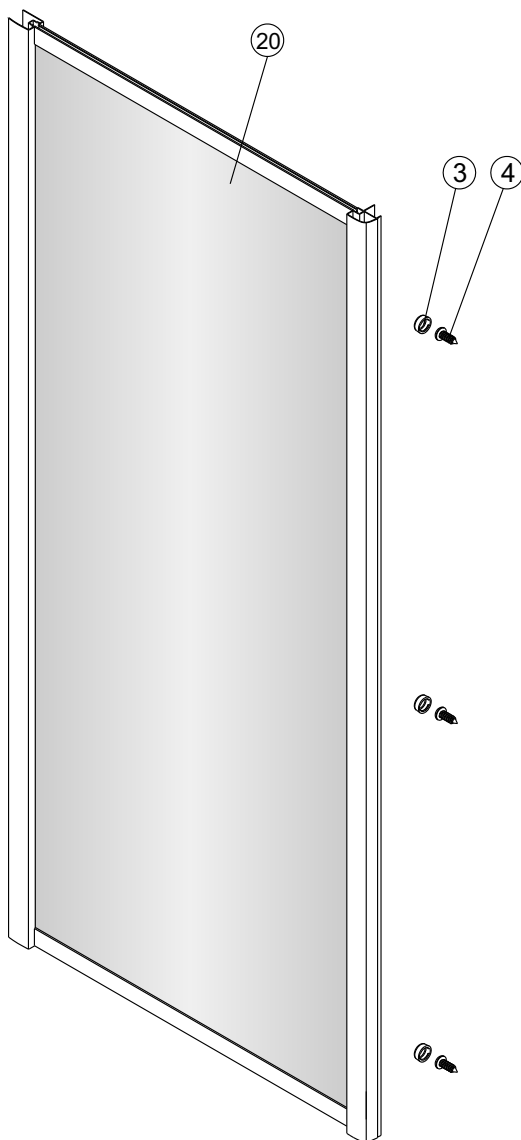

# Pacific Square Door and Return Installation Instructions

3

x3

4

x3

ST3.5X10

20

x1

1

	A(mm)
900	868-888
1000	968-988

2

	B(mm)
900	865-885
1000	965-985