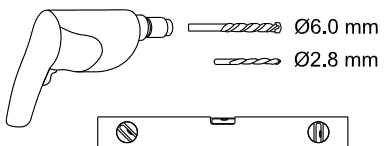

# Pacific Square Door and Return Installation Instructions

3

x3

4

x3

ST3.5X10

20

x1

1

	A(mm)
900	868-888
1000	968-988

2

	B(mm)
900	865-885
1000	965-985