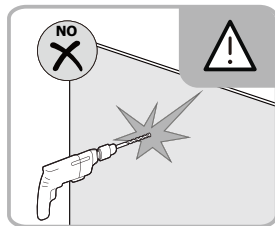

2

	B(mm)
900	865-885
1000	965-985