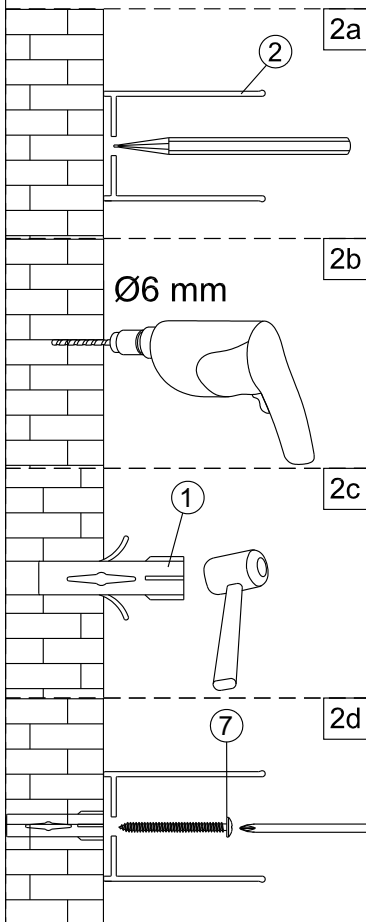

# Pacific Square Door and Return Installation Instructions

3

x3

4

x3

ST3.5X10

20

x1

1

	A(mm)
900	868-888
1000	968-988

2

	B(mm)
900	865-885
1000	965-985