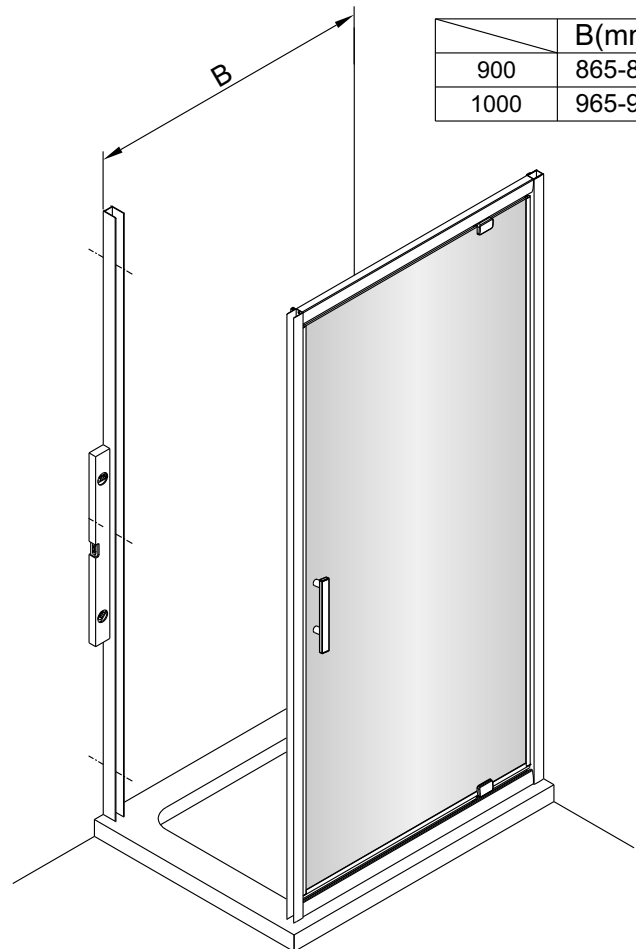

# Pacific Square Door and Return Installation Instructions

3

x3

4

x3

ST3.5X10

20

x1

1

	A(mm)
900	868-888
1000	968-988

2

	B(mm)
900	865-885
1000	965-985