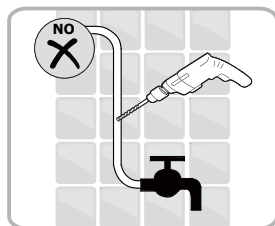

2

	B(mm)
900	865-885
1000	965-985