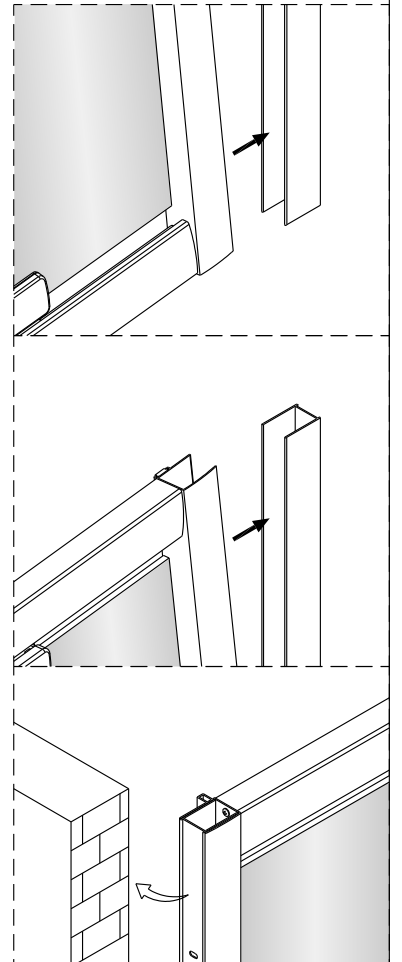

Pacific Square Alcove Shower Installation Instructions

1 x6	2 x2	3 x6	4 x6 ST3.5X10	5 x1	6 x1	7 x6 ST4X40	8 x3	9 x1
10 x1	11 x1	12 x1	13 x1	14 x1				

3

4

5

6

10

For further information contact: