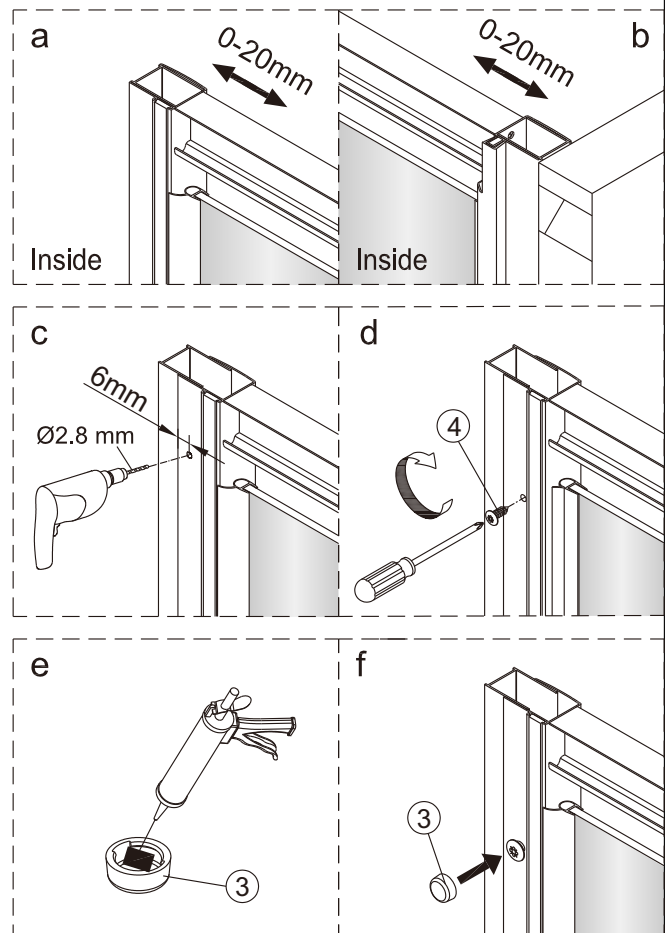

Pacific Square Alcove Shower Installation Instructions

1 x6	2 x2	3 x6	4 x6 ST3.5X10	5 x1	6 x1	7 x6 ST4X40	8 x3	9 x1
10 x1	11 x1	12 x1	13 x1	14 x1				

3

4

5

6

10

For further information contact: