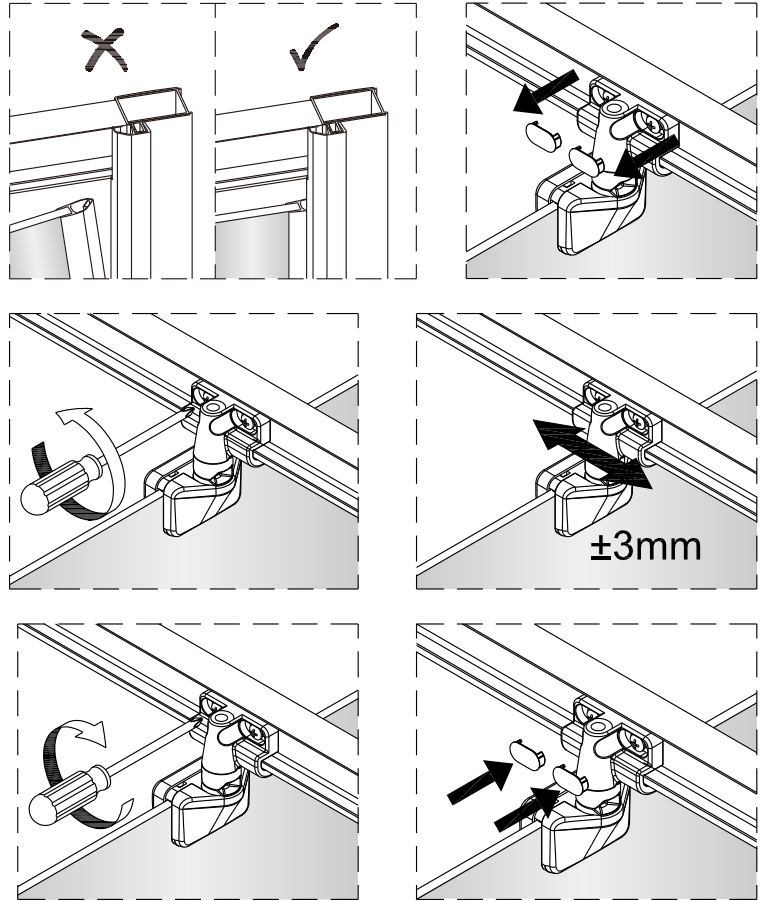

Pacific Square Alcove Shower Installation Instructions

1 x6	2 x2	3 x6	4 x6 ST3.5X10	5 x1	6 x1	7 x6 ST4X40	8 x3	9 x1
10 x1	11 x1	12 x1	13 x1	14 x1				

3

4

5

6

10

For further information contact: