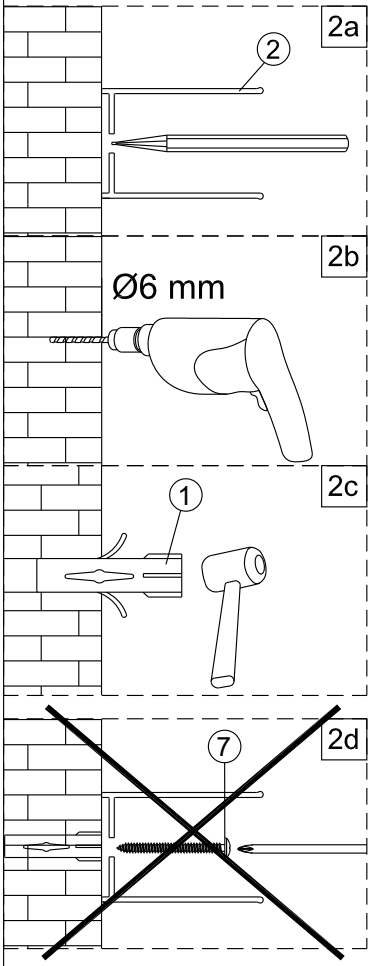

Pacific Square Alcove Shower Installation Instructions

1 x6	2 x2	3 x6	4 x6 ST3.5X10	5 x1	6 x1	7 x6 ST4X40	8 x3	9 x1
10 x1	11 x1	12 x1	13 x1	14 x1				

3

4

5

6

10

For further information contact: