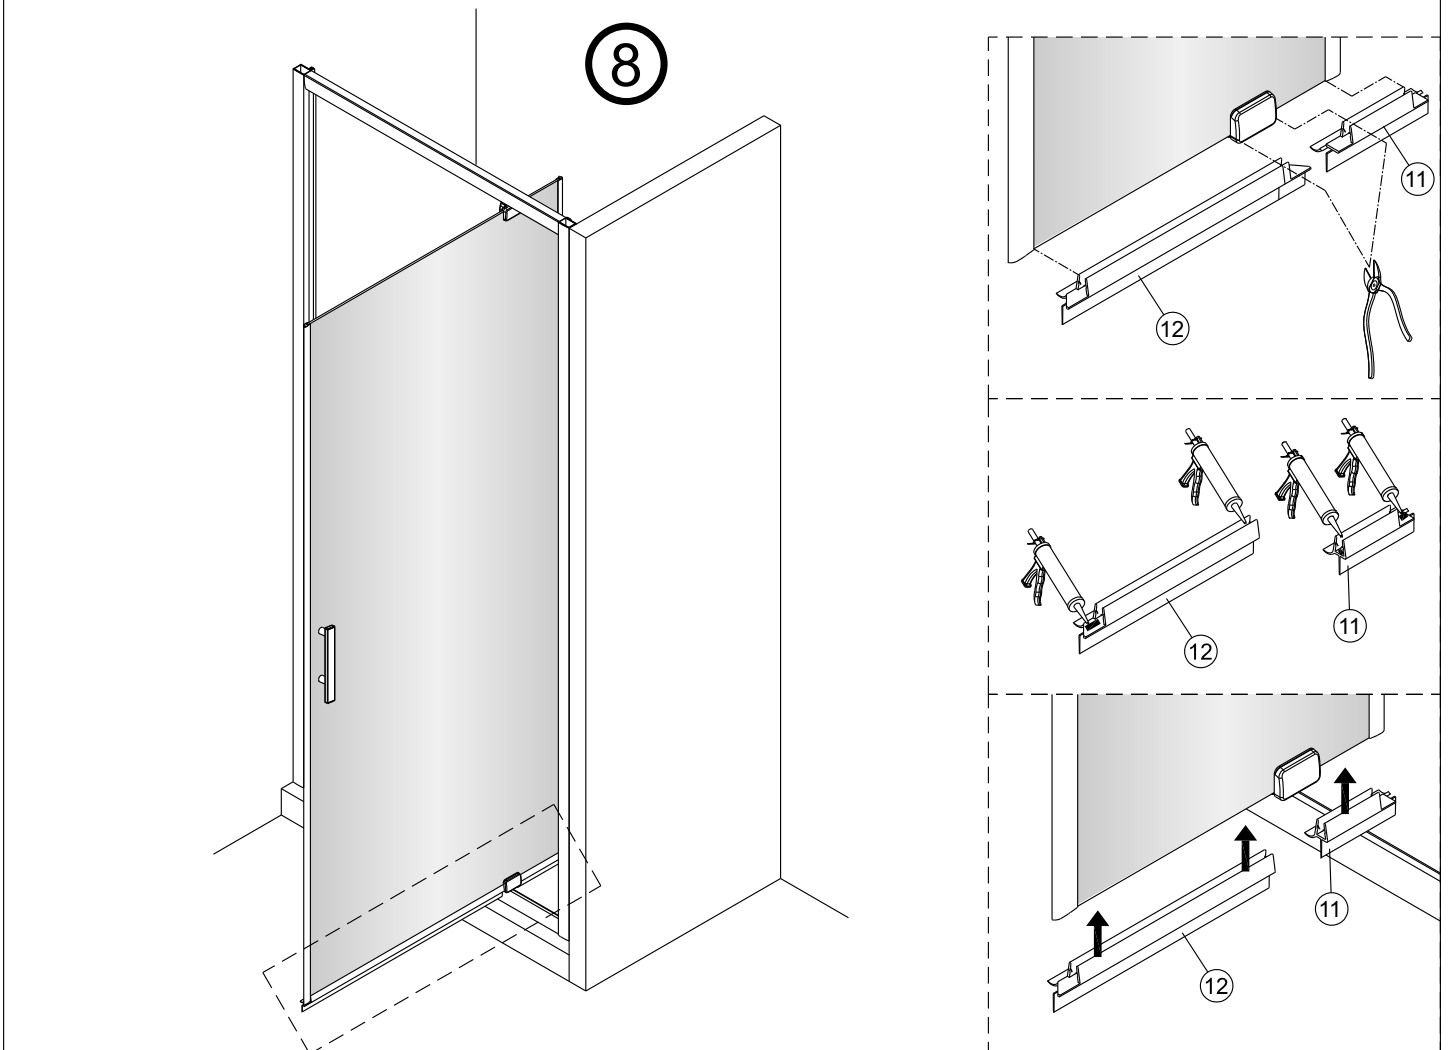

Pacific Square Alcove Shower Installation Instructions

1 x6	2 x2	3 x6	4 x6 ST3.5X10	5 x1	6 x1	7 x6 ST4X40	8 x3	9 x1
10 x1	11 x1	12 x1	13 x1	14 x1				

3

4

5

6

10

For further information contact: