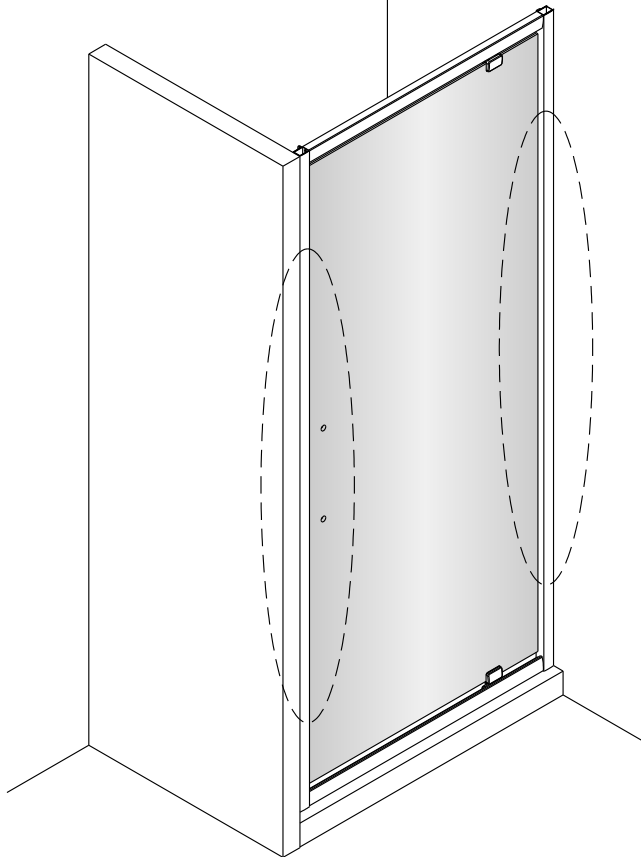

Pacific Square Alcove Shower Installation Instructions

1 x6	2 x2	3 x6	4 x6 ST3.5X10	5 x1	6 x1	7 x6 ST4X40	8 x3	9 x1
10 x1	11 x1	12 x1	13 x1	14 x1				

3

4

5

6

10

For further information contact: