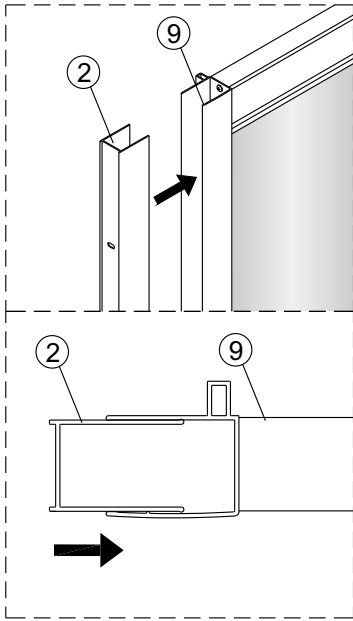

Pacific Square Alcove Shower Installation Instructions

1 x6	2 x2	3 x6	4 x6 ST3.5X10	5 x1	6 x1	7 x6 ST4X40	8 x3	9 x1
10 x1	11 x1	12 x1	13 x1	14 x1				

3

4

5

6

10

For further information contact: