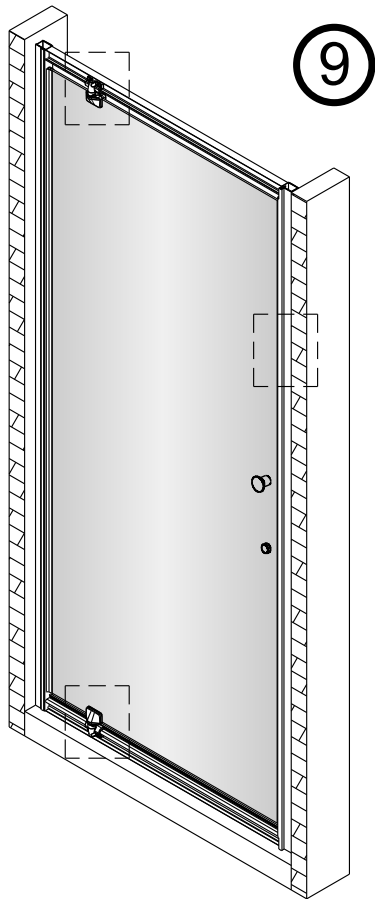

Pacific Square Alcove Shower Installation Instructions

1 x6	2 x2	3 x6	4 x6 ST3.5X10	5 x1	6 x1	7 x6 ST4X40	8 x3	9 x1
10 x1	11 x1	12 x1	13 x1	14 x1				

3

4

5

6

10

For further information contact: