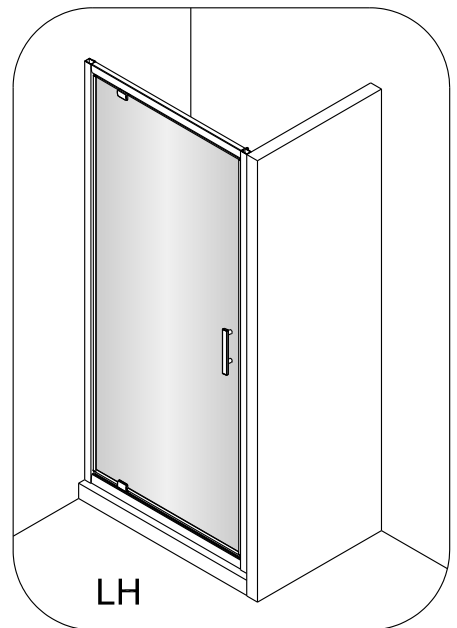

Pacific Square Alcove Shower Installation Instructions

1 x6	2 x2	3 x6	4 x6 ST3.5X10	5 x1	6 x1	7 x6 ST4X40	8 x3	9 x1
10 x1	11 x1	12 x1	13 x1	14 x1				

3

4

5

6

10

For further information contact: