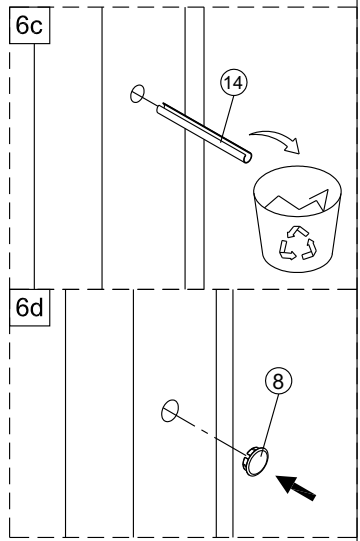

Pacific Square Alcove Shower Installation Instructions

1 x6	2 x2	3 x6	4 x6 ST3.5X10	5 x1	6 x1	7 x6 ST4X40	8 x3	9 x1
10 x1	11 x1	12 x1	13 x1	14 x1				

3

4

5

6

10

For further information contact: