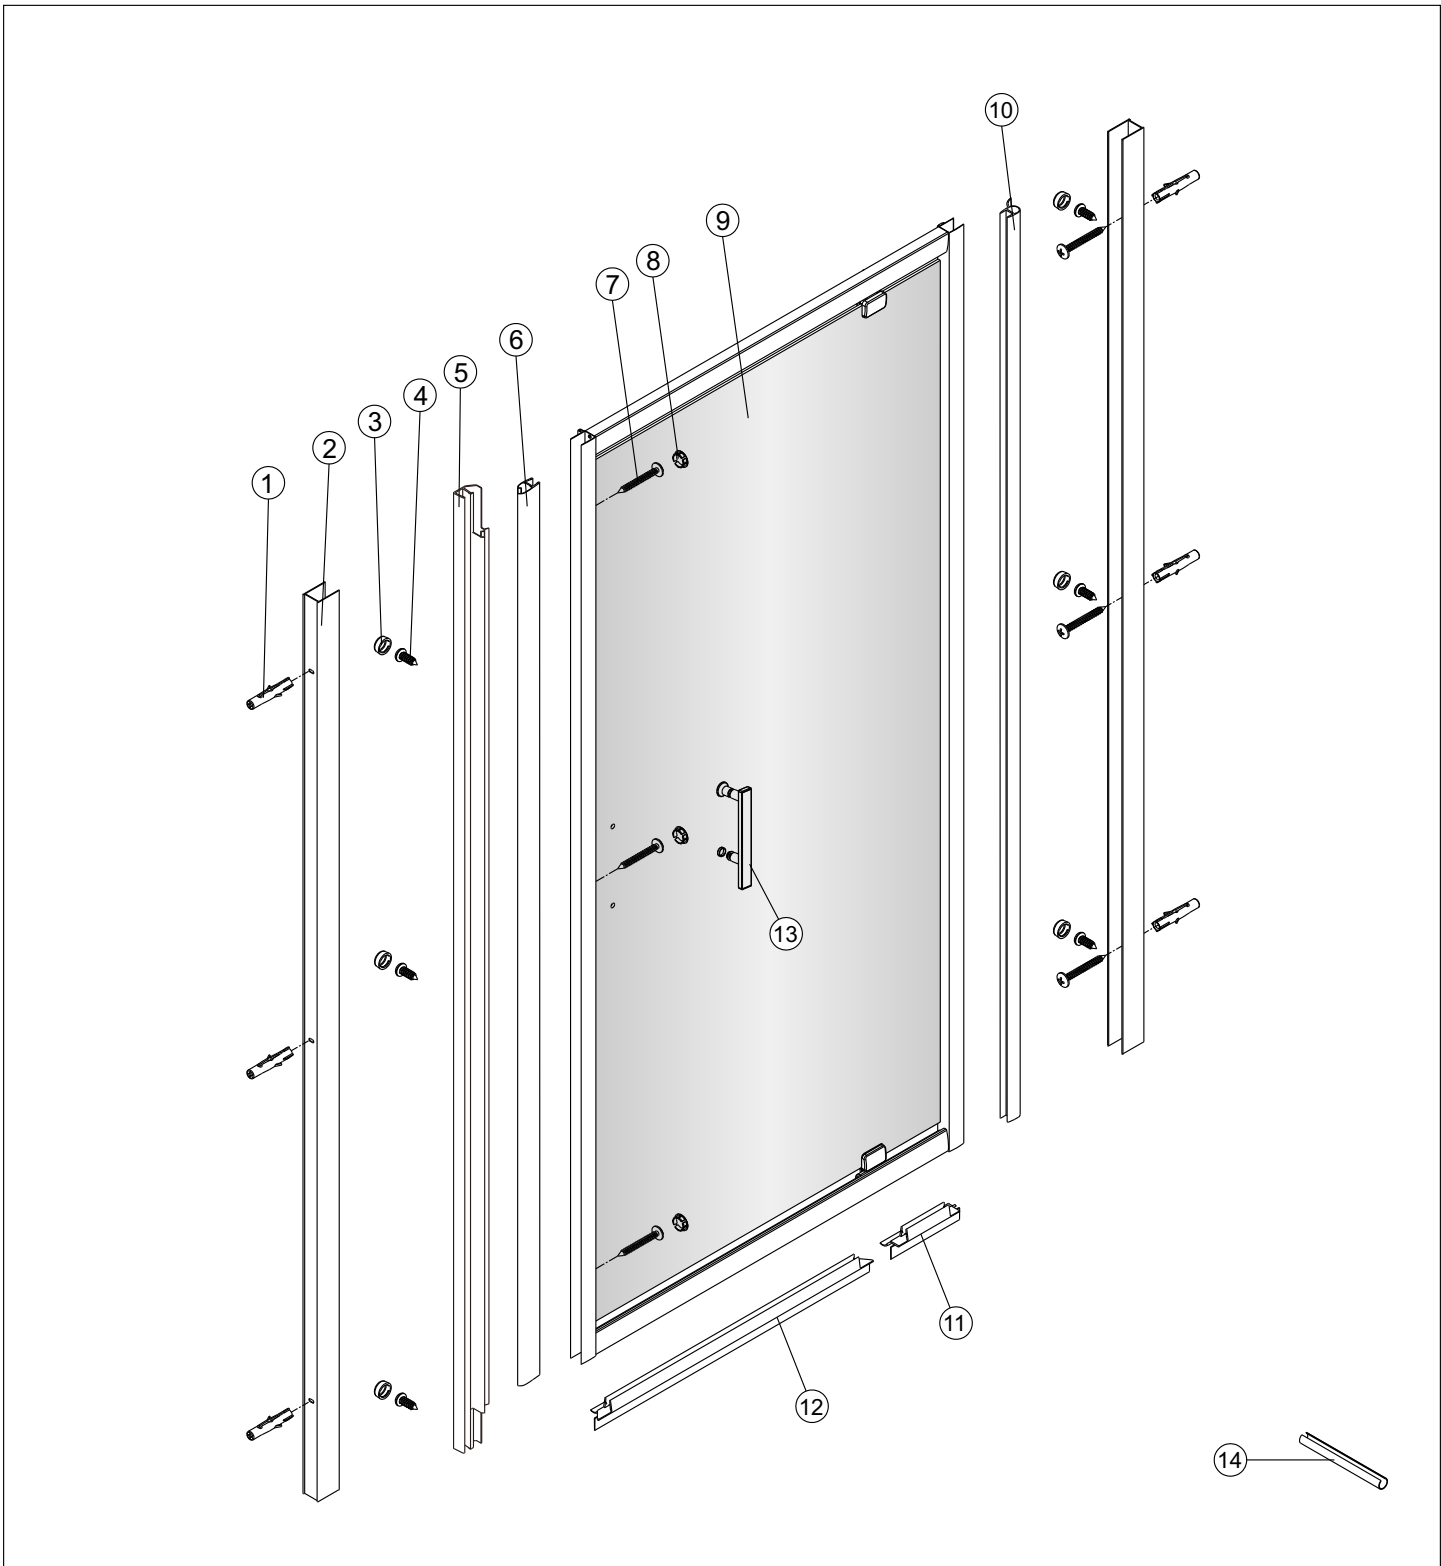

Pacific Square Alcove Shower Installation Instructions

1 x6	2 x2	3 x6	4 x6 ST3.5X10	5 x1	6 x1	7 x6 ST4X40	8 x3	9 x1
10 x1	11 x1	12 x1	13 x1	14 x1				

3

4

5

6

10

For further information contact: