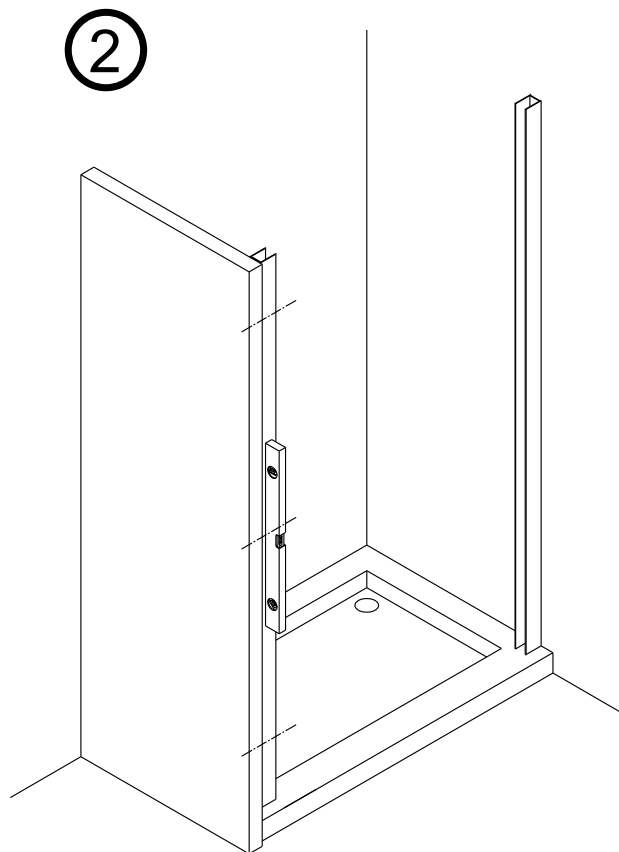

Pacific Square Alcove Shower Installation Instructions

1 x6	2 x2	3 x6	4 x6 ST3.5X10	5 x1	6 x1	7 x6 ST4X40	8 x3	9 x1
10 x1	11 x1	12 x1	13 x1	14 x1				

3

4

5

6

10

For further information contact: