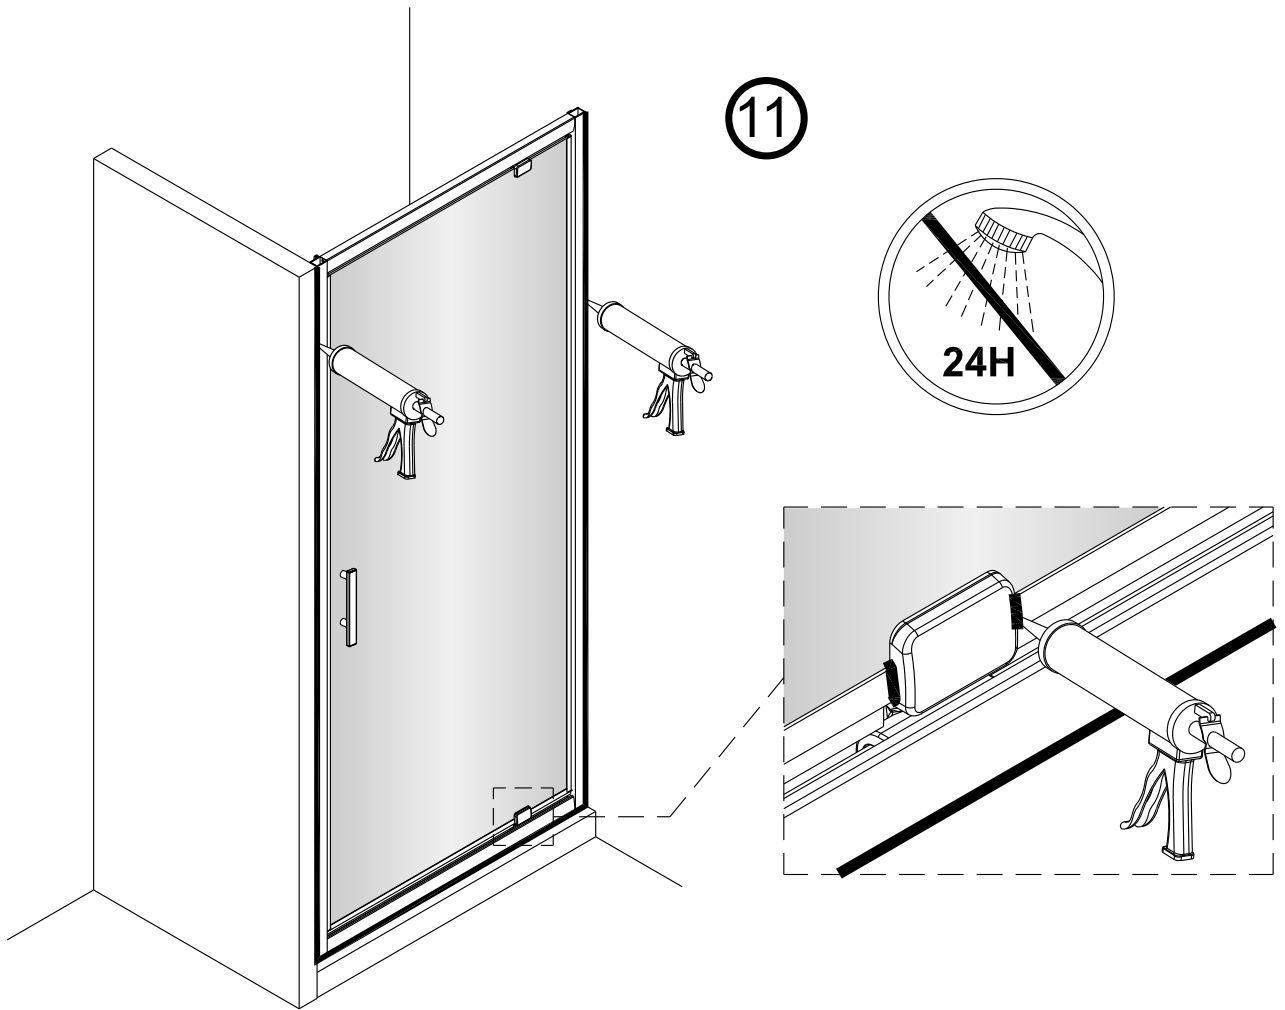

Pacific Square Alcove Shower Installation Instructions

1 x6	2 x2	3 x6	4 x6 ST3.5X10	5 x1	6 x1	7 x6 ST4X40	8 x3	9 x1
10 x1	11 x1	12 x1	13 x1	14 x1				

3

4

5

6

10

For further information contact: