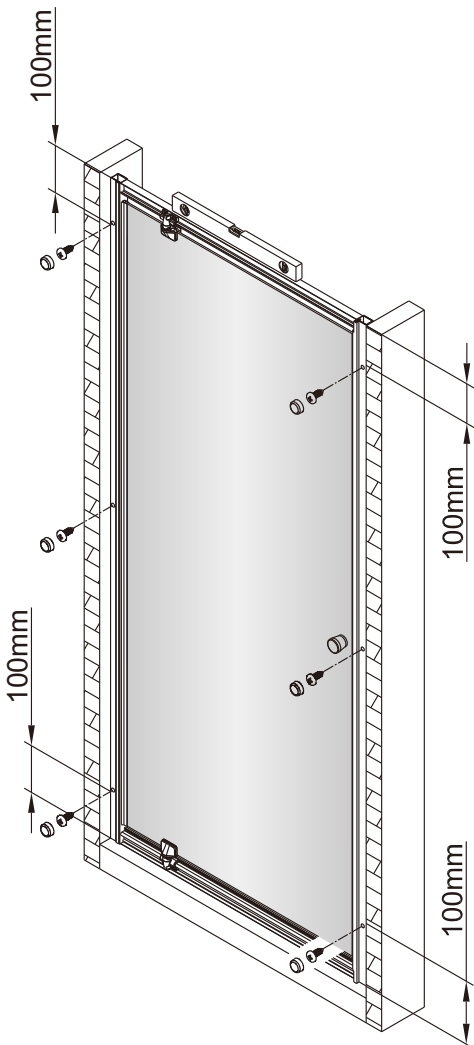

Pacific Square Alcove Shower Installation Instructions

1 x6	2 x2	3 x6	4 x6 ST3.5X10	5 x1	6 x1	7 x6 ST4X40	8 x3	9 x1
10 x1	11 x1	12 x1	13 x1	14 x1				

3

4

5

6

10

For further information contact: