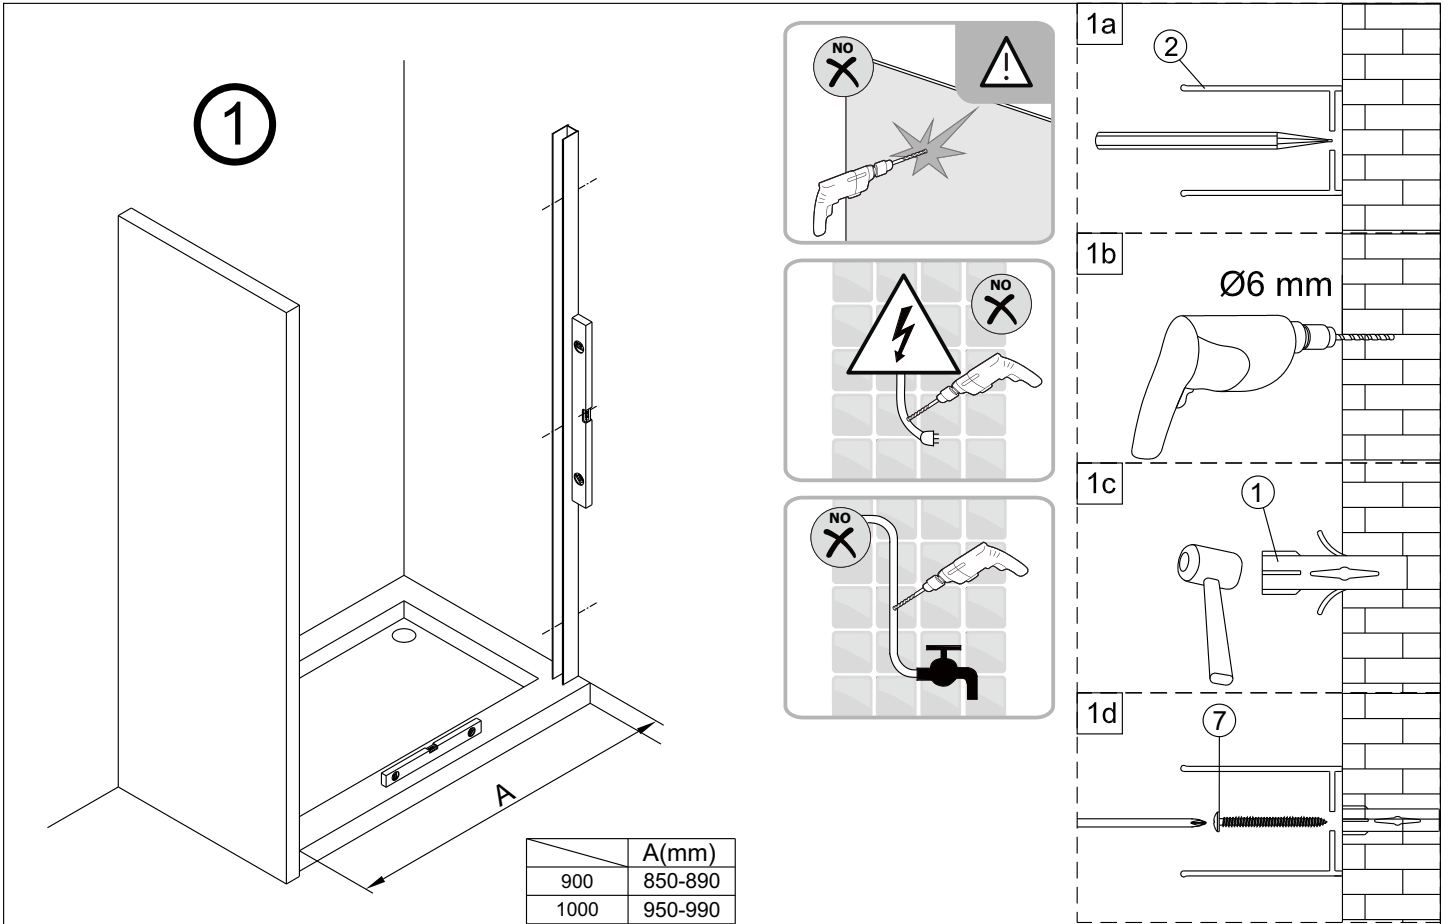

Pacific Square Alcove Shower Installation Instructions

1 x6	2 x2	3 x6	4 x6 ST3.5X10	5 x1	6 x1	7 x6 ST4X40	8 x3	9 x1
10 x1	11 x1	12 x1	13 x1	14 x1				

3

4

5

6

10

For further information contact: