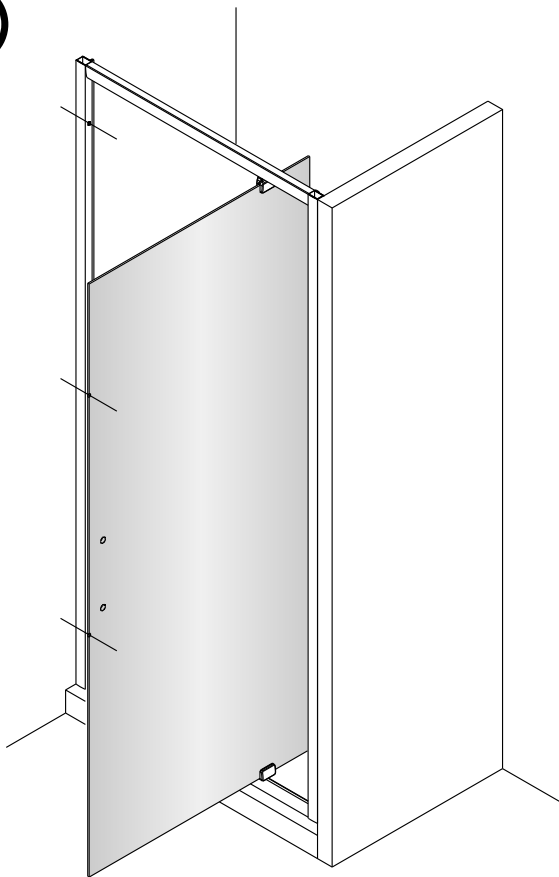

Pacific Square Alcove Shower Installation Instructions

1 x6	2 x2	3 x6	4 x6 ST3.5X10	5 x1	6 x1	7 x6 ST4X40	8 x3	9 x1
10 x1	11 x1	12 x1	13 x1	14 x1				

3

4

5

6

10

For further information contact: