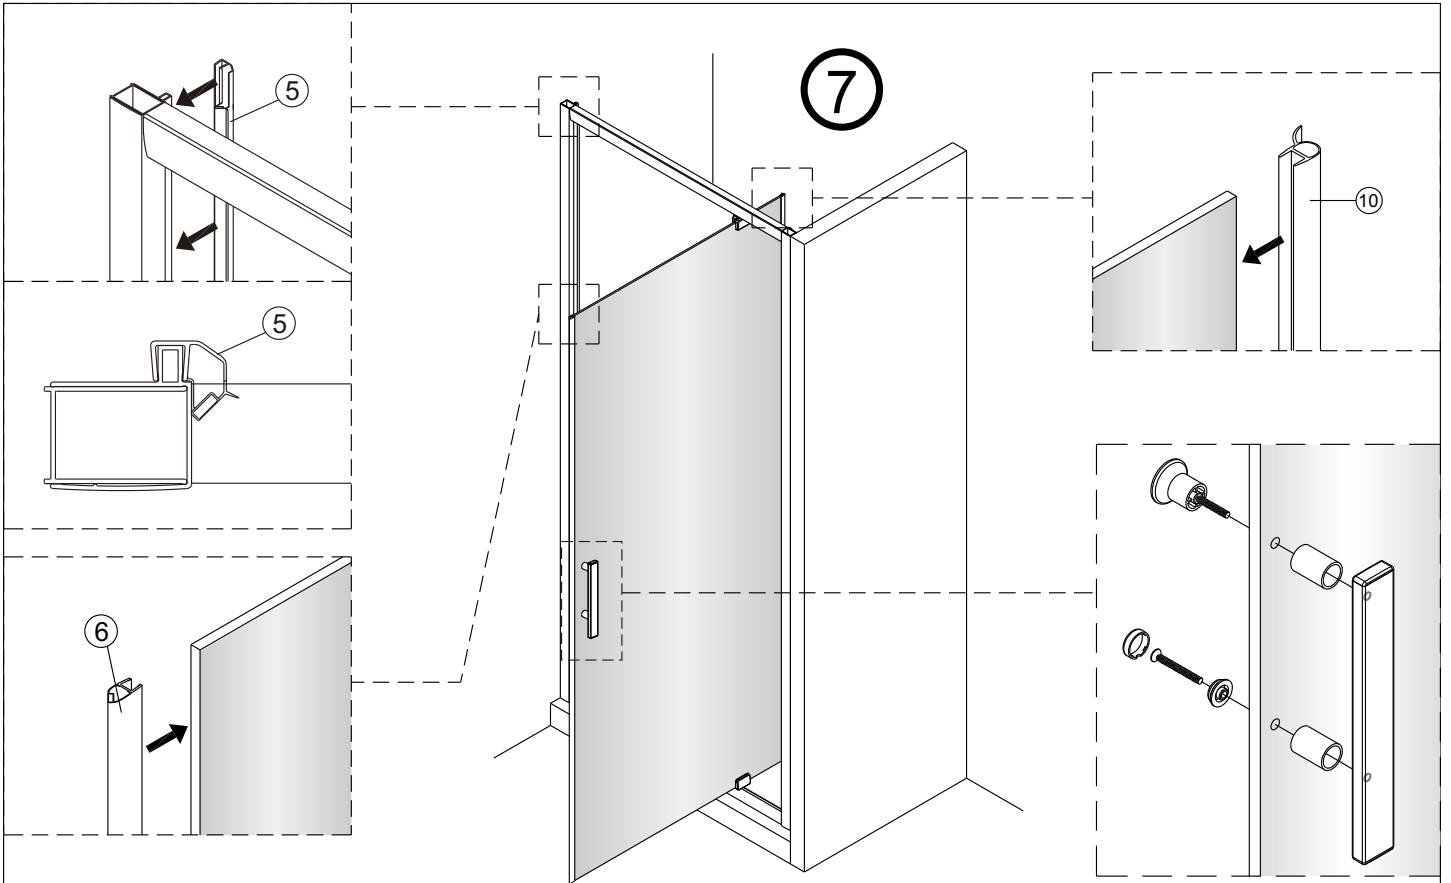

Pacific Square Alcove Shower Installation Instructions

1 x6	2 x2	3 x6	4 x6 ST3.5X10	5 x1	6 x1	7 x6 ST4X40	8 x3	9 x1
10 x1	11 x1	12 x1	13 x1	14 x1				

3

4

5

6

10

For further information contact: