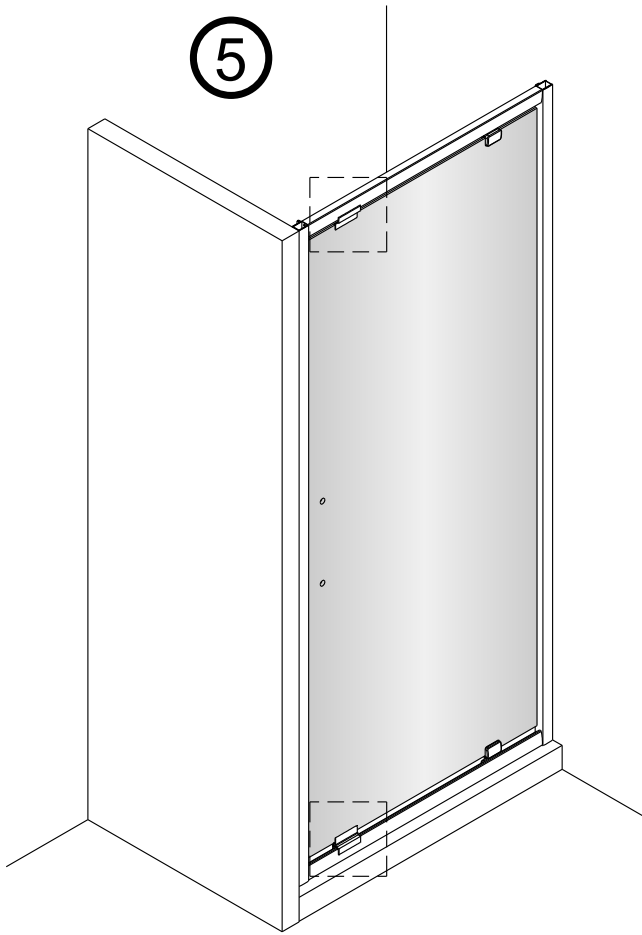

Pacific Square Alcove Shower Installation Instructions

1 x6	2 x2	3 x6	4 x6 ST3.5X10	5 x1	6 x1	7 x6 ST4X40	8 x3	9 x1
10 x1	11 x1	12 x1	13 x1	14 x1				

3

4

5

6

10

For further information contact: