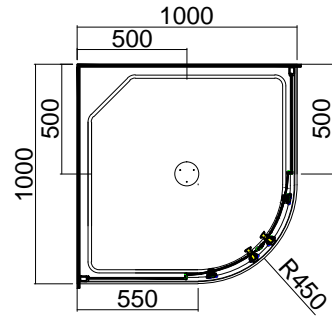

Centre Waste

Door opening approx 495mm

Door opening approx 495mm

Corner Waste

Door opening approx 495mm

Door opening approx 495mm