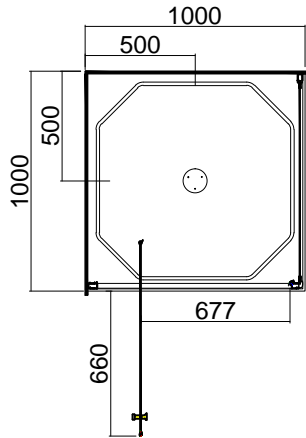

Centre Waste

Door opening approx 495mm

Door opening approx 495mm

Corner Waste

Door opening approx 495mm

Door opening approx 495mm