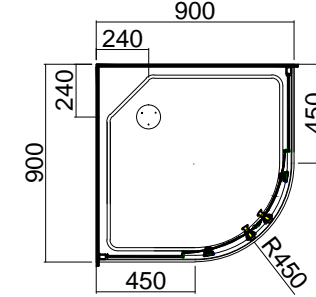

Centre Waste

Door opening approx 495mm

Door opening approx 495mm

Corner Waste

Door opening approx 495mm

Door opening approx 495mm