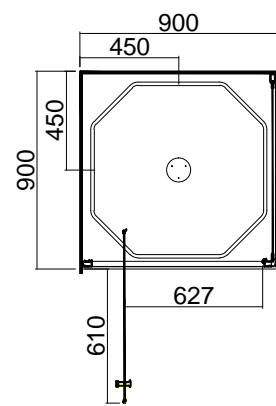

Centre Waste

Door opening approx 495mm

Door opening approx 495mm

Corner Waste

Door opening approx 495mm

Door opening approx 495mm