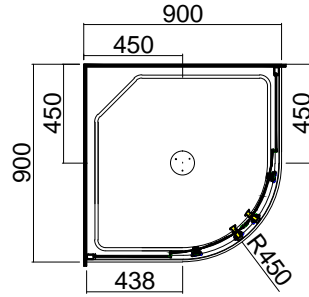

Centre Waste

Door opening approx 495mm

Door opening approx 495mm

Corner Waste

Door opening approx 495mm

Door opening approx 495mm