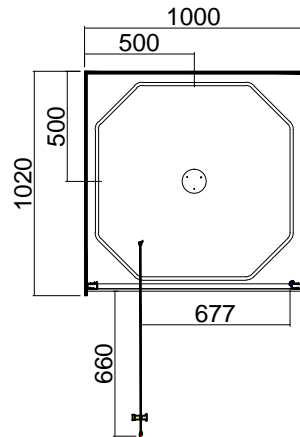

Centre Waste

Door opening approx 495mm

Door opening approx 495mm

Corner Waste

Door opening approx 495mm

Door opening approx 495mm