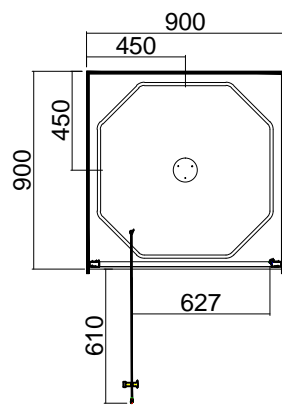

Centre Waste

Door opening approx 495mm

Door opening approx 495mm

Corner Waste

Door opening approx 495mm

Door opening approx 495mm