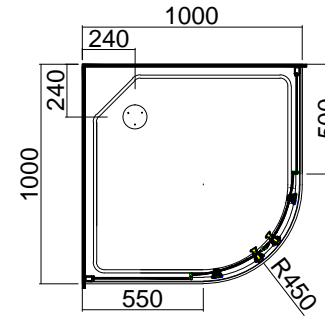

Centre Waste

Door opening approx 495mm

Door opening approx 495mm

Corner Waste

Door opening approx 495mm

Door opening approx 495mm