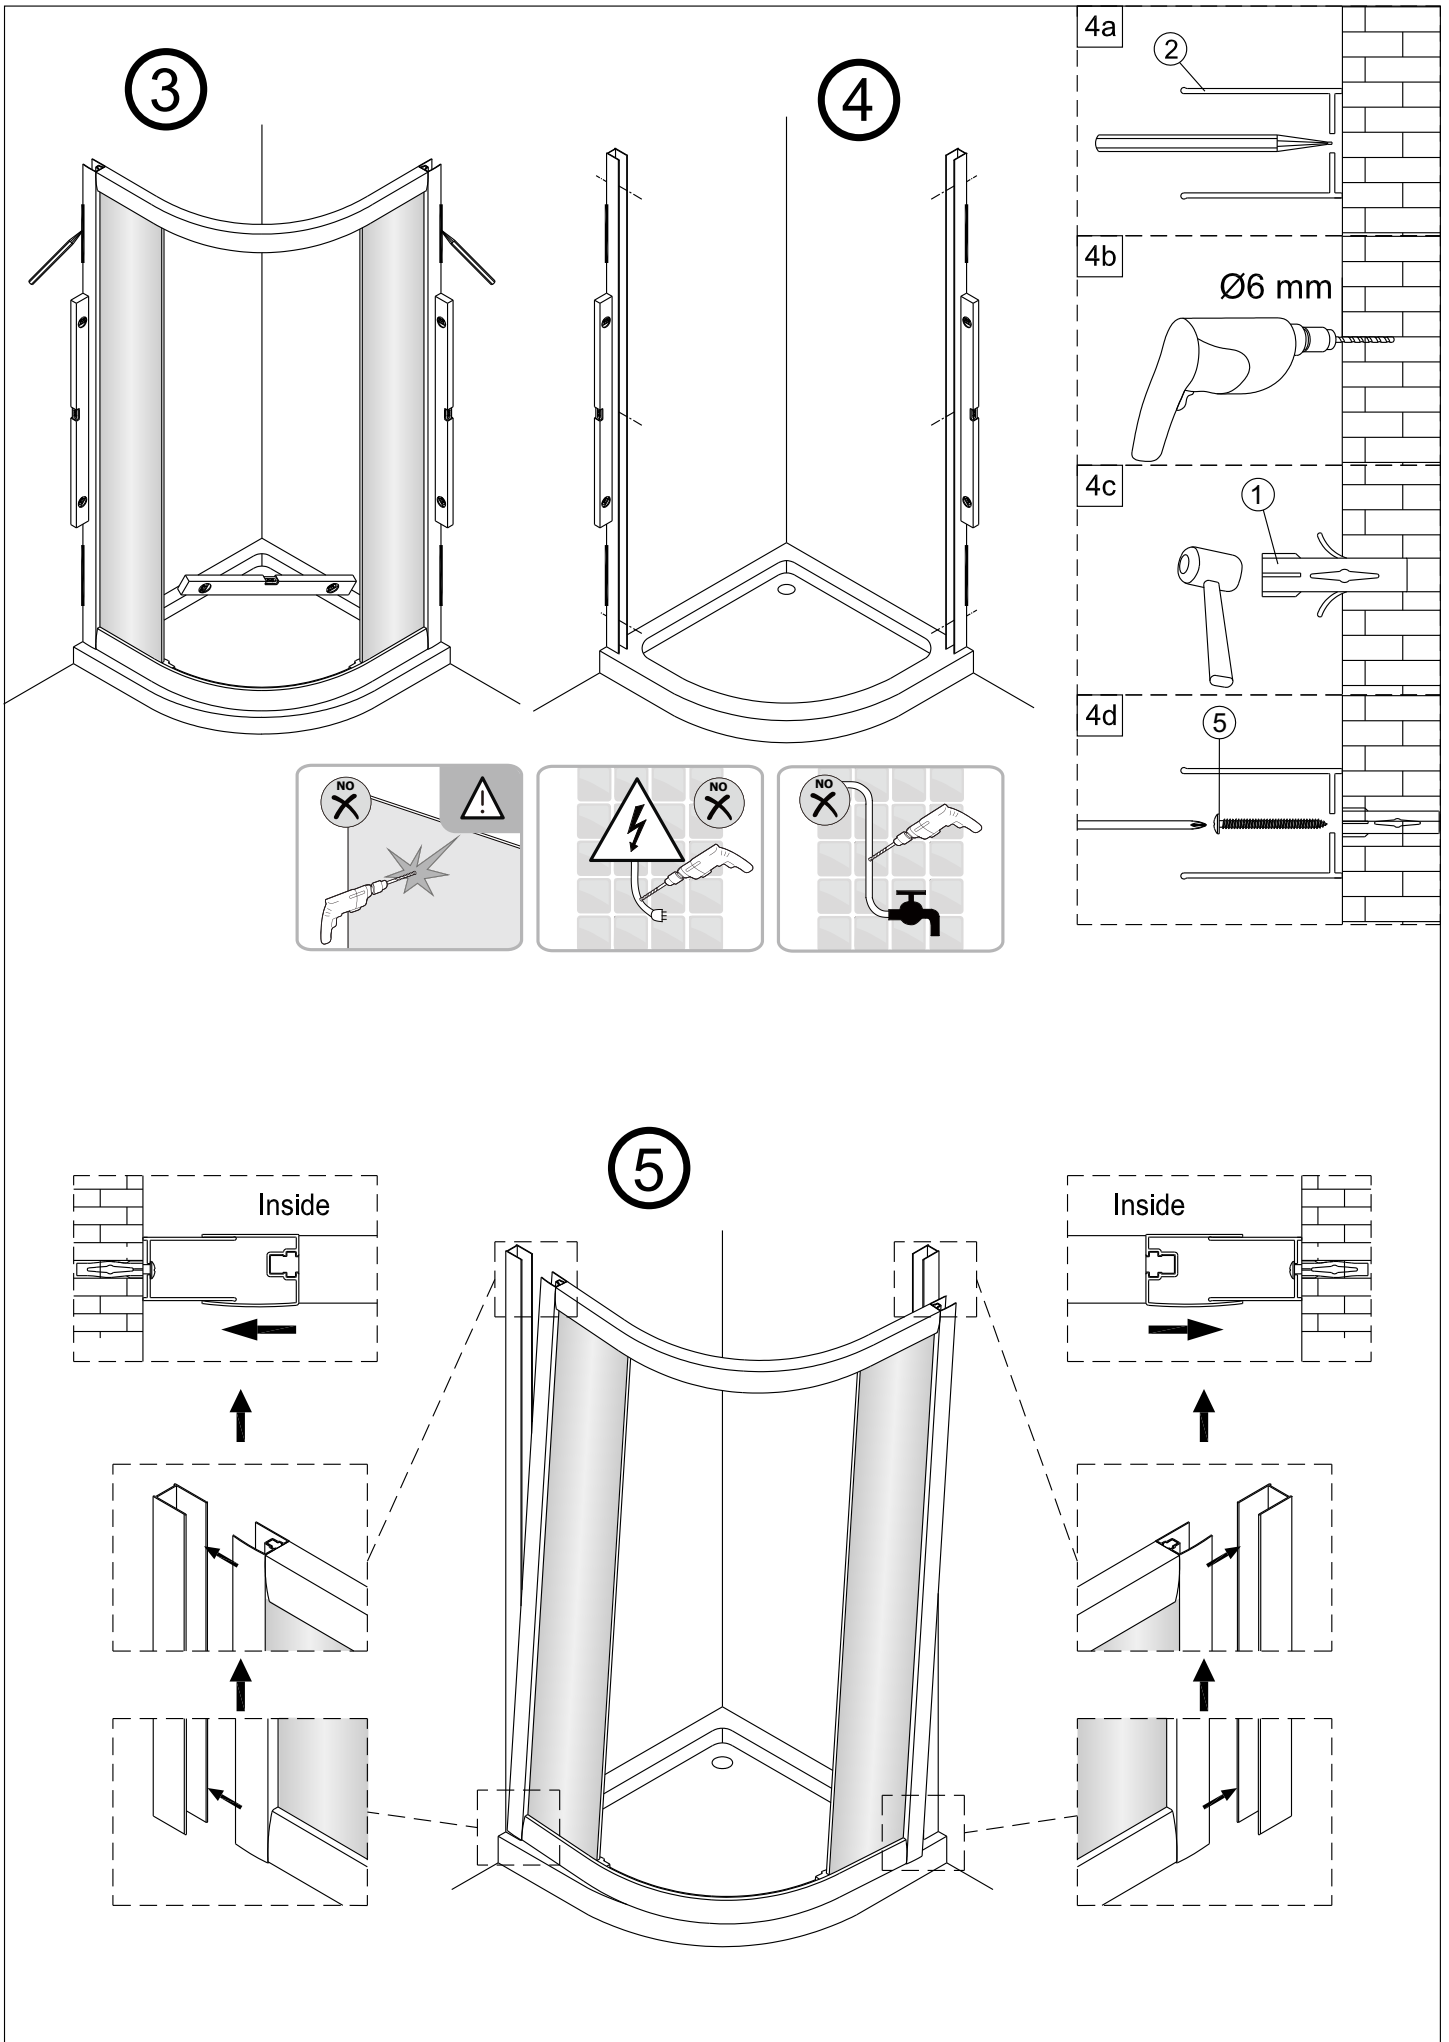

Pacific Round Shower Door Installation Instructions

1 x6 	2 x2 	3 x6 ST3.5X10 	4 x6 	5 x6 ST4X40 	6 x8 ST4X30 	7 x2 	8 Short x2 	9 Long x2
10 x1 	11 1 Set 	12 x4 ST4X10 	13 x2 	14 x1 	15 x2 	16 x2 	17 x1 	18 x1
19 x2 								