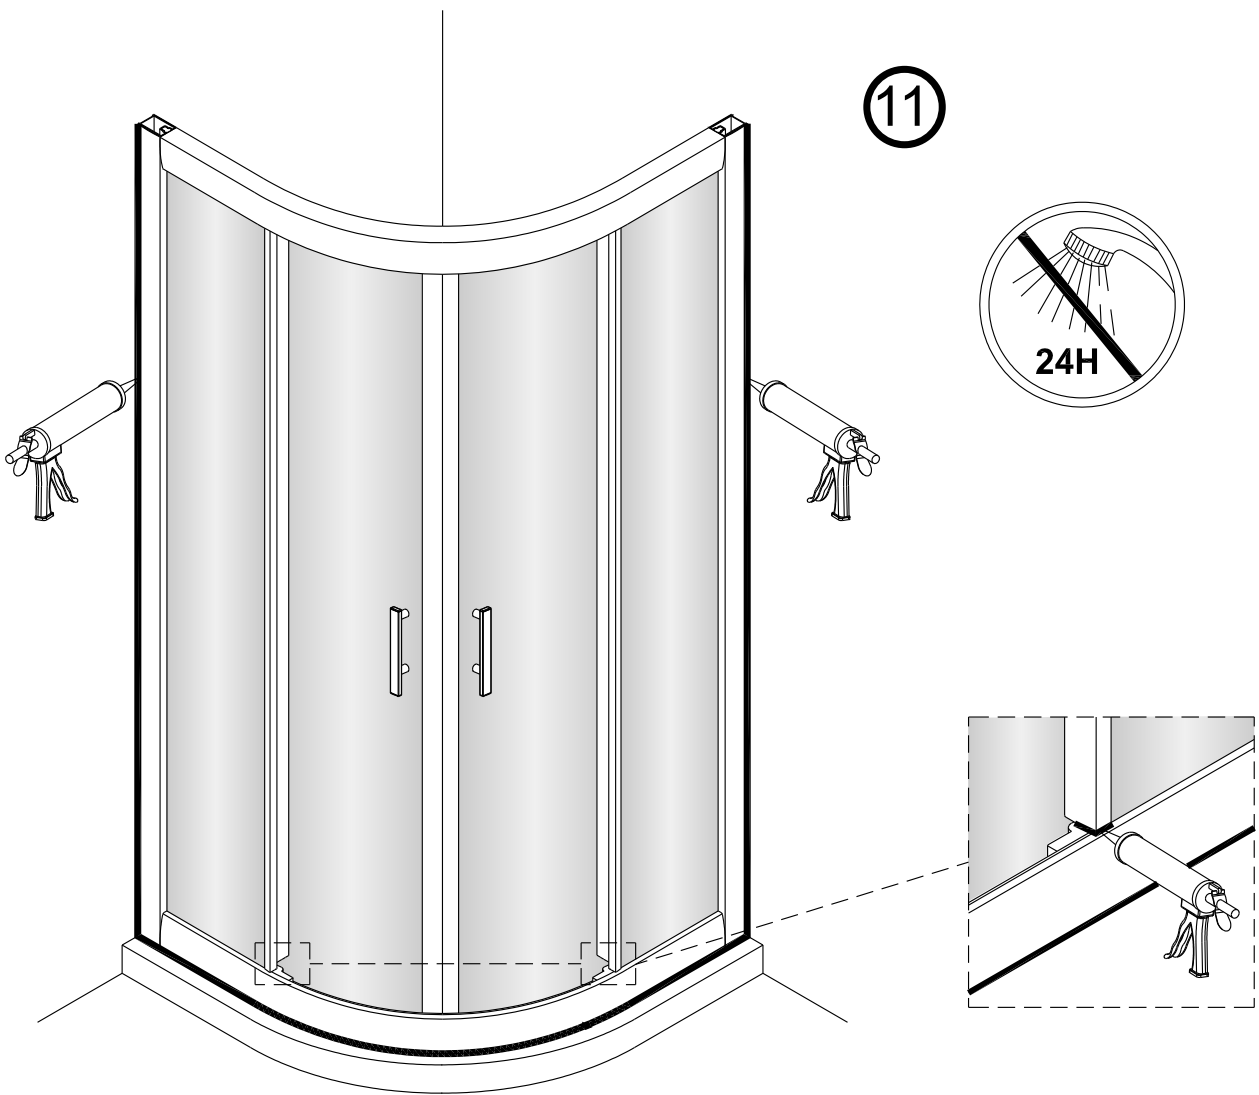

For further information contact:

OPR Ltd, 54-58 Hillside Rd, Private Bag 40902 Glenfield, Auckland 0747, New Zealand
Telephone (09) 444 3780, Email info@clearlite.co.nz.

December 2022