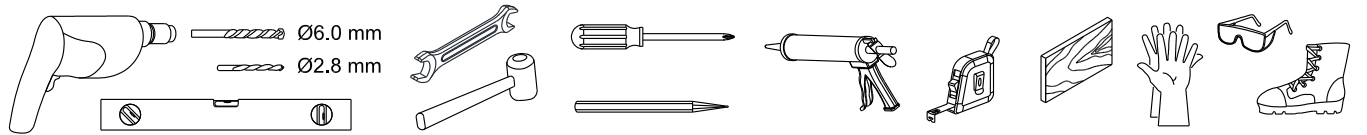

Pacific Round Shower Door Installation Instructions

1 x6 	2 x2 	3 x6 ST3.5X10 	4 x6 	5 x6 ST4X40 	6 x8 ST4X30 	7 x2 	8 Short x2 	9 Long x2
10 x1 	11 1 Set 	12 x4 ST4X10 	13 x2 	14 x1 	15 x2 	16 x2 	17 x1 	18 x1
19 x2 								