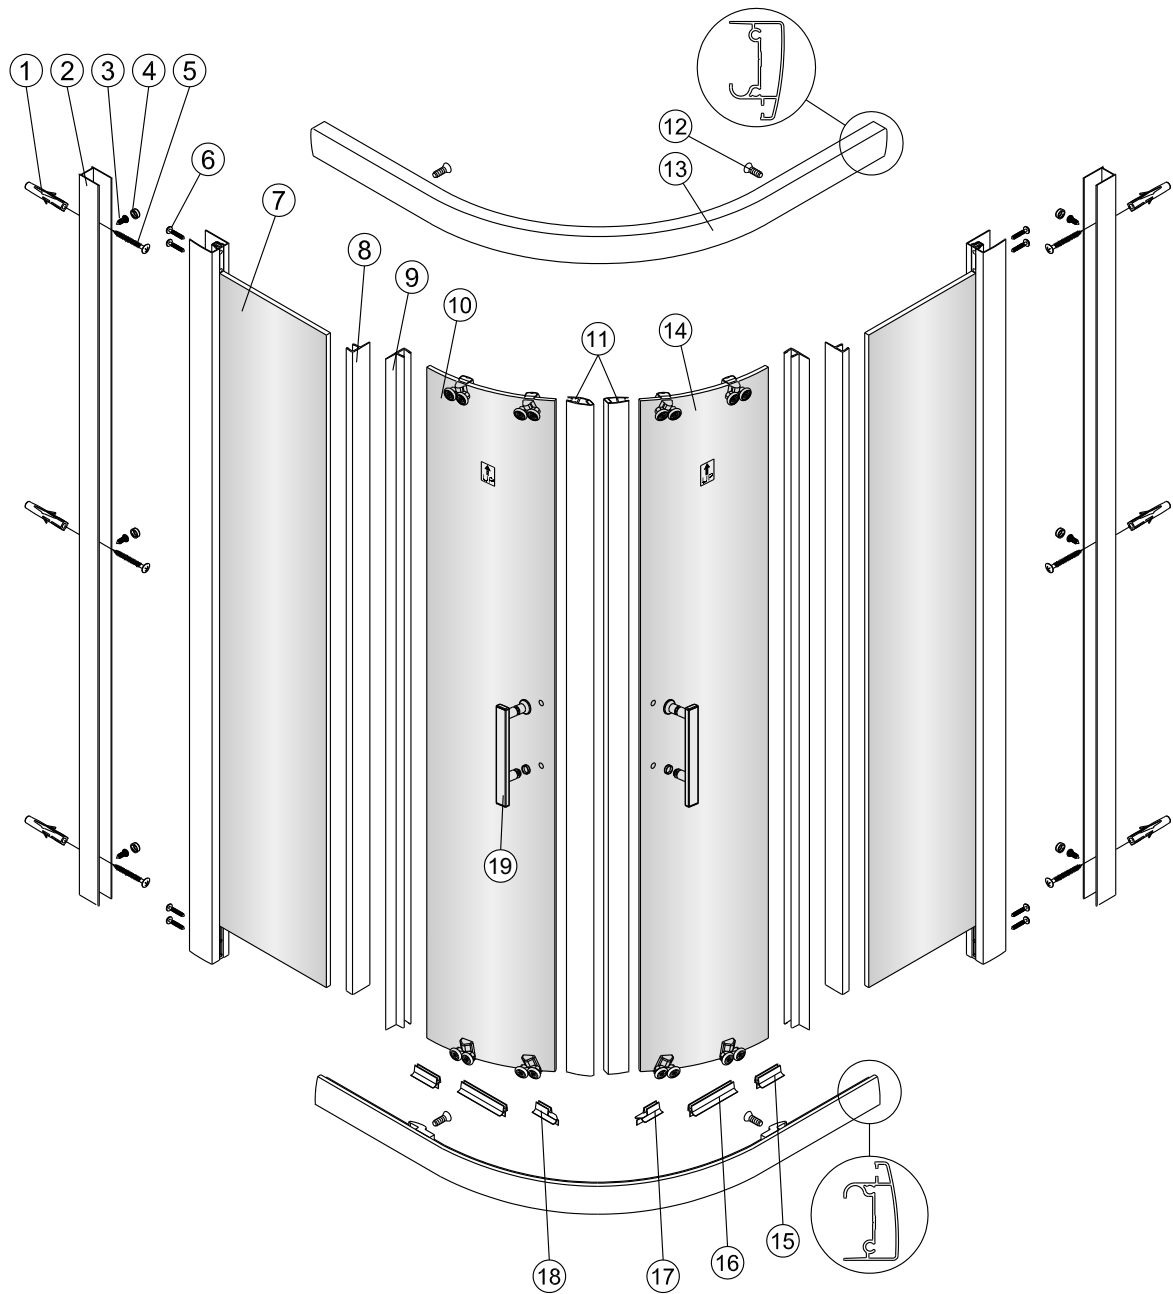

Pacific Round Shower Door Installation Instructions

1 x6 	2 x2 	3 x6 ST3.5X10 	4 x6 	5 x6 ST4X40 	6 x8 ST4X30 	7 x2 	8 Short x2 	9 Long x2
10 x1 	11 1 Set 	12 x4 ST4X10 	13 x2 	14 x1 	15 x2 	16 x2 	17 x1 	18 x1
19 x2 								