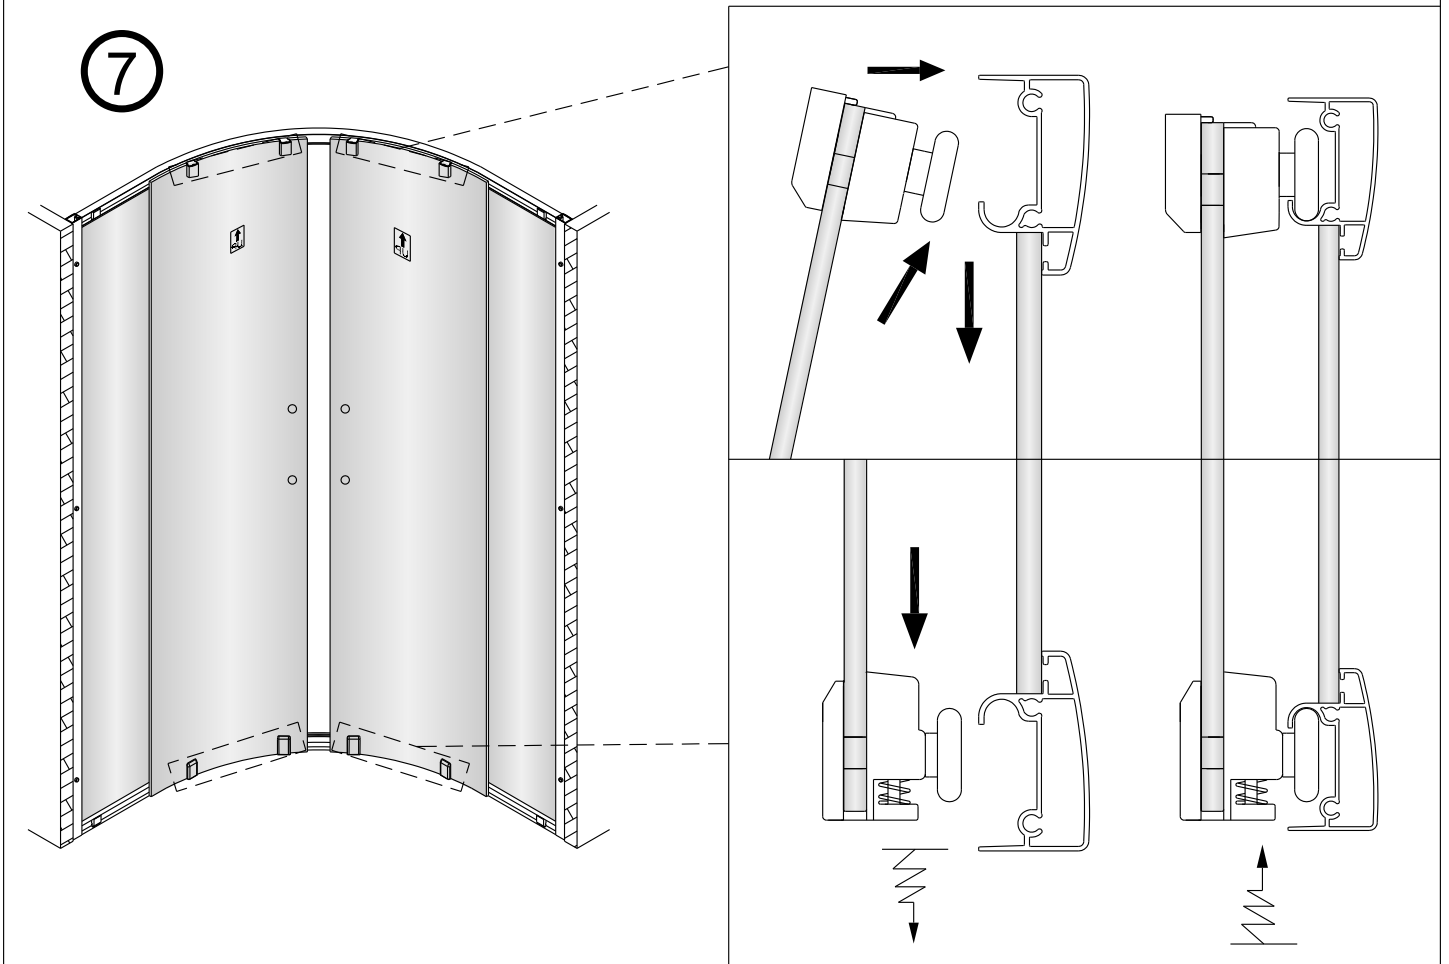

Pacific Round Shower Door Installation Instructions

1 x6 	2 x2 	3 x6 ST3.5X10 	4 x6 	5 x6 ST4X40 	6 x8 ST4X30 	7 x2 	8 Short x2 	9 Long x2
10 x1 	11 1 Set 	12 x4 ST4X10 	13 x2 	14 x1 	15 x2 	16 x2 	17 x1 	18 x1
19 x2 								