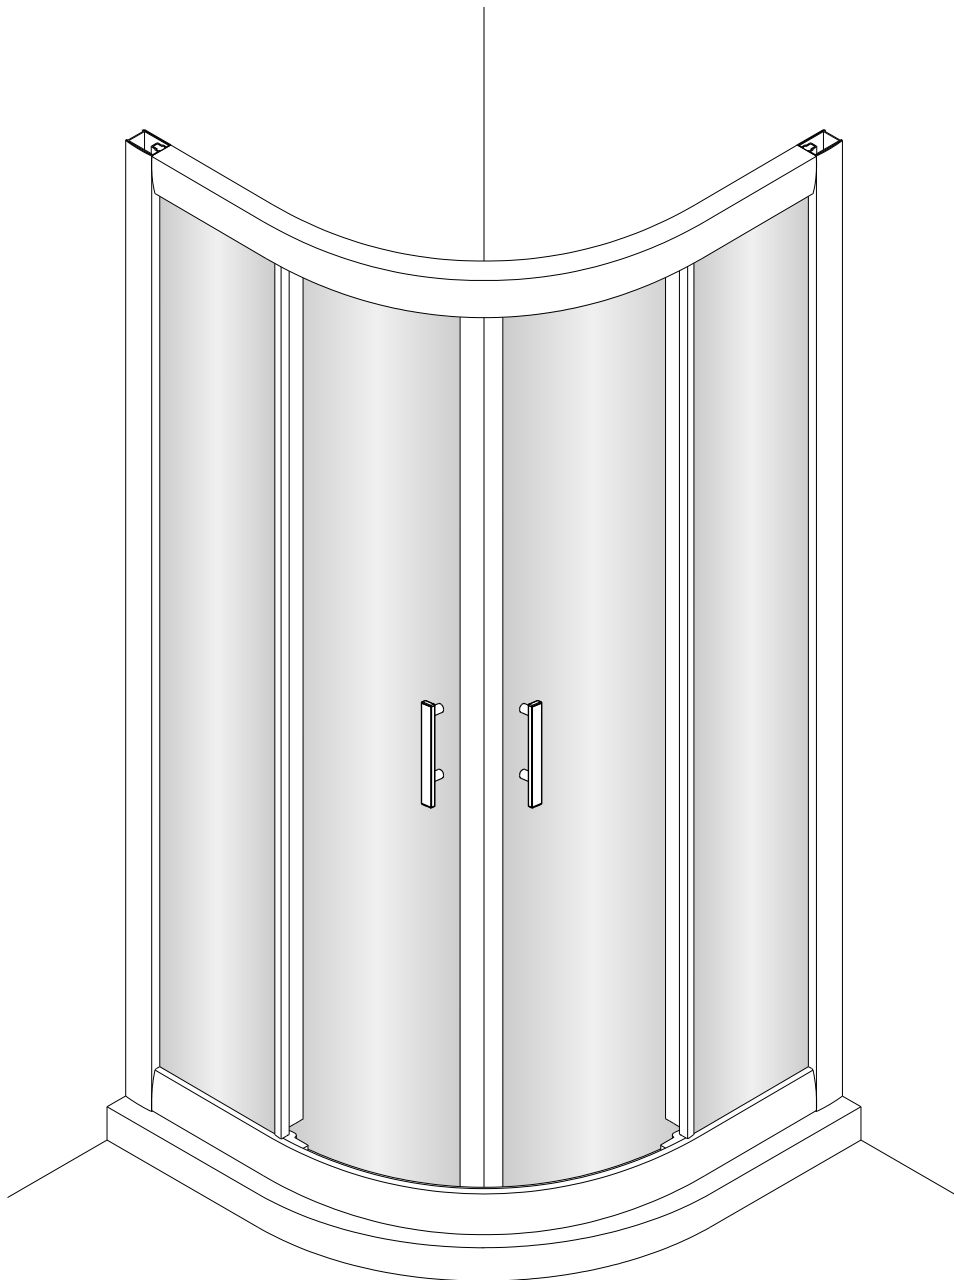

Pacific Round Shower Door Installation Instructions

1 x6 	2 x2 	3 x6 ST3.5X10 	4 x6 	5 x6 ST4X40 	6 x8 ST4X30 	7 x2 	8 Short x2 	9 Long x2
10 x1 	11 1 Set 	12 x4 ST4X10 	13 x2 	14 x1 	15 x2 	16 x2 	17 x1 	18 x1
19 x2 								