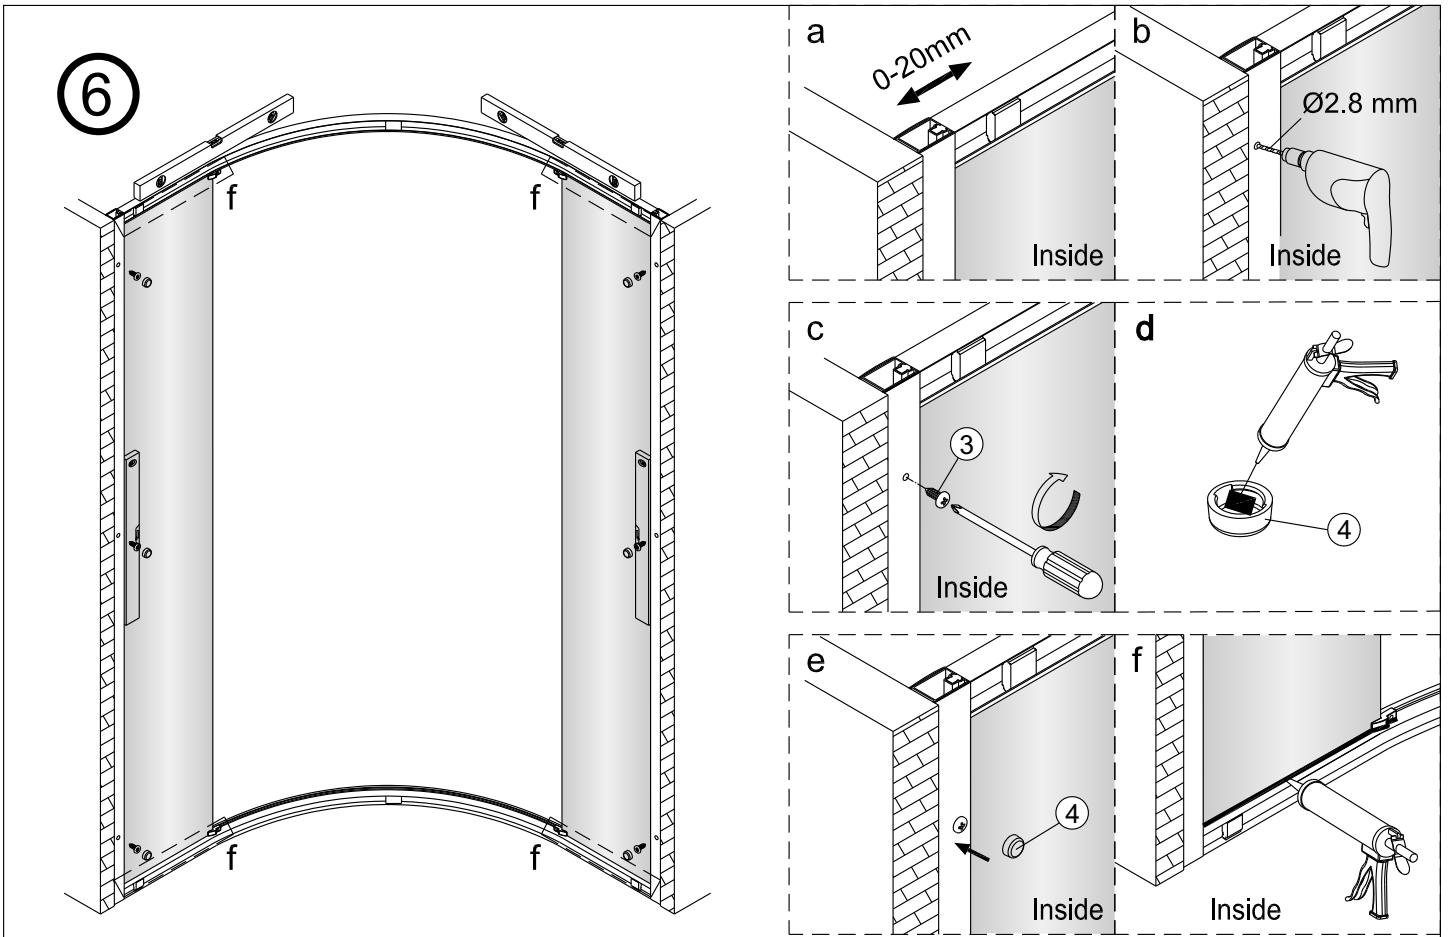

Pacific Round Shower Door Installation Instructions

1 x6 	2 x2 	3 x6 ST3.5X10 	4 x6 	5 x6 ST4X40 	6 x8 ST4X30 	7 x2 	8 Short x2 	9 Long x2
10 x1 	11 1 Set 	12 x4 ST4X10 	13 x2 	14 x1 	15 x2 	16 x2 	17 x1 	18 x1
19 x2 								