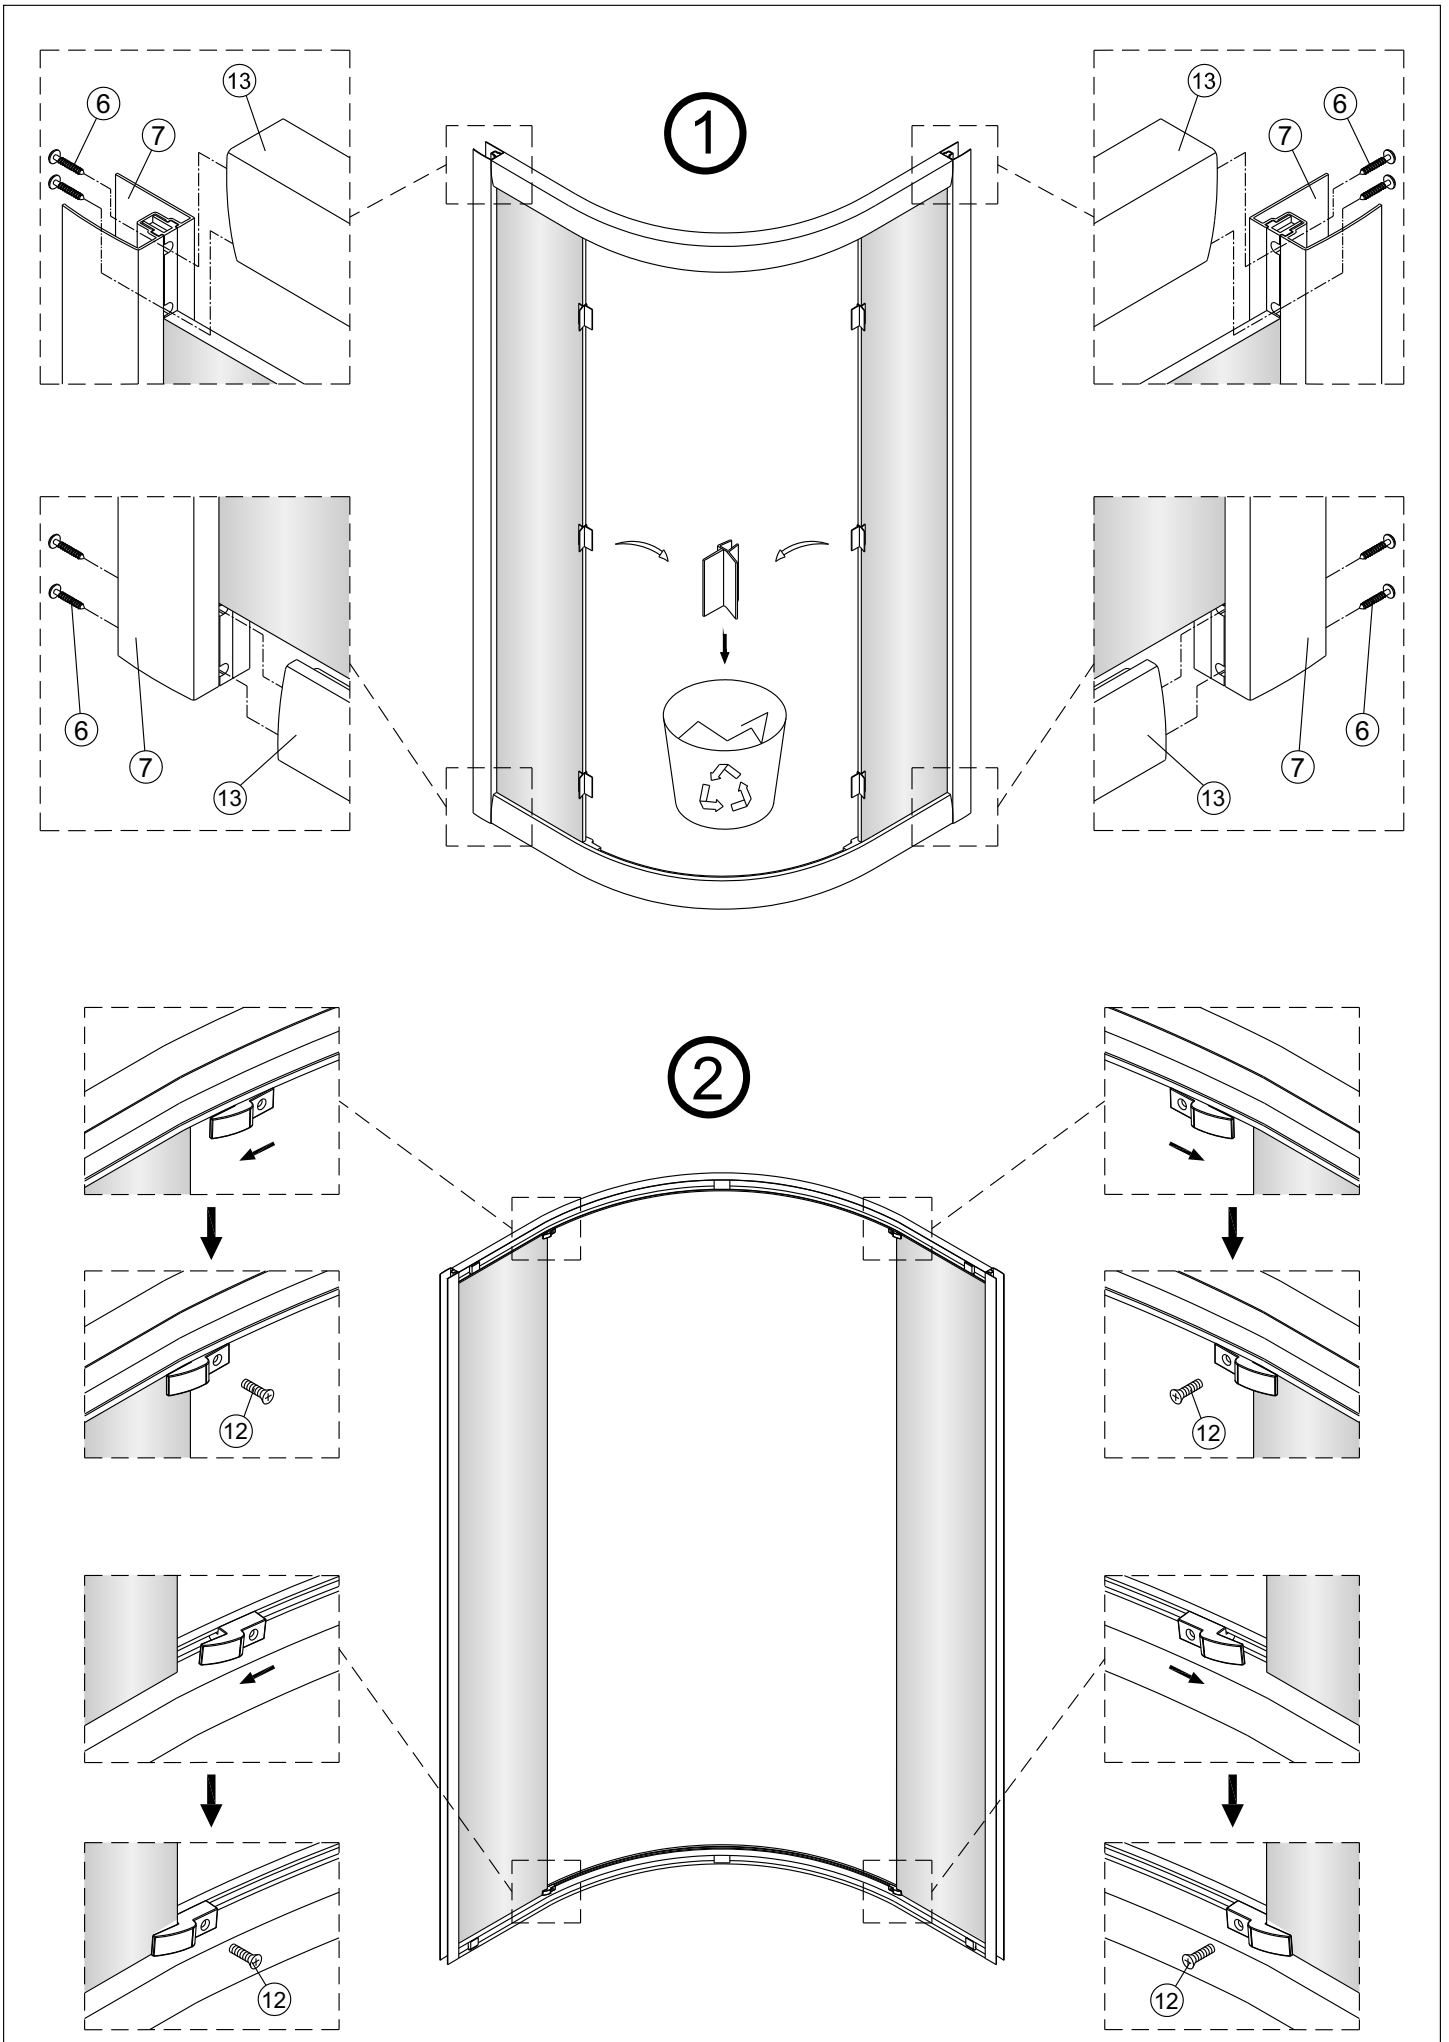

Pacific Round Shower Door Installation Instructions

1 x6 	2 x2 	3 x6 ST3.5X10 	4 x6 	5 x6 ST4X40 	6 x8 ST4X30 	7 x2 	8 Short x2 	9 Long x2
10 x1 	11 1 Set 	12 x4 ST4X10 	13 x2 	14 x1 	15 x2 	16 x2 	17 x1 	18 x1
19 x2 								