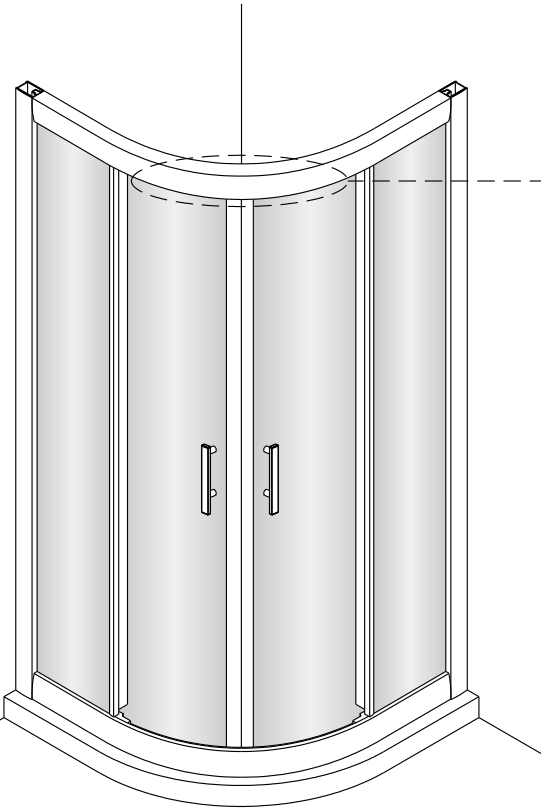

10

Problem	Resolution
	Inside
	Inside
	Inside