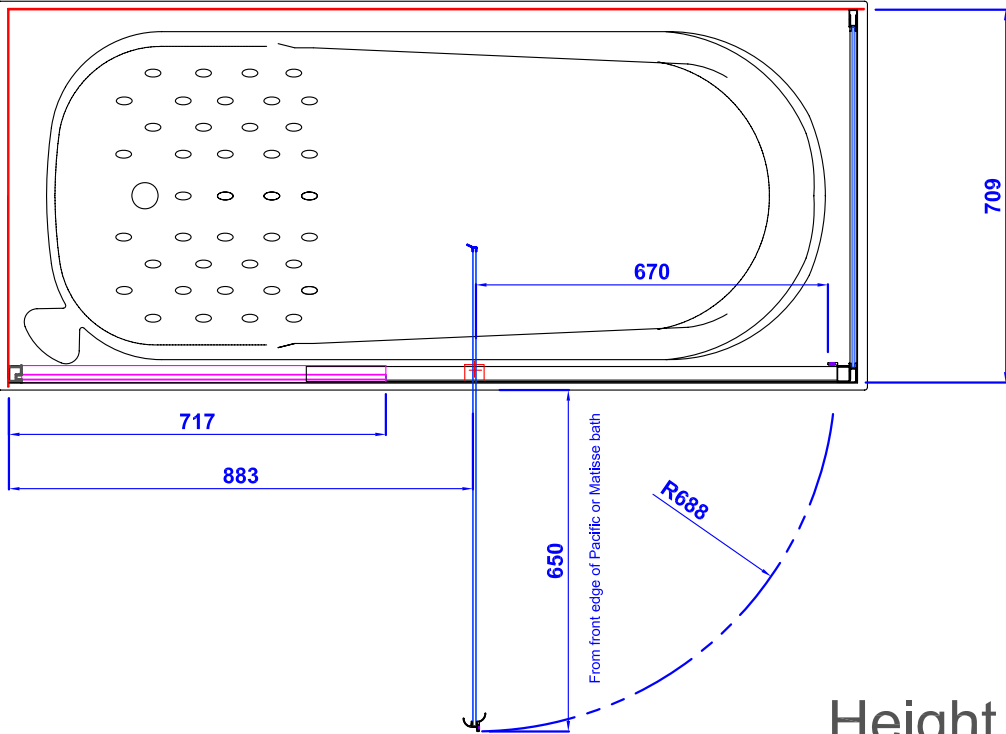

1655 Pacific or Matisse bath

1525 Pacific bath

Height = 1530mm