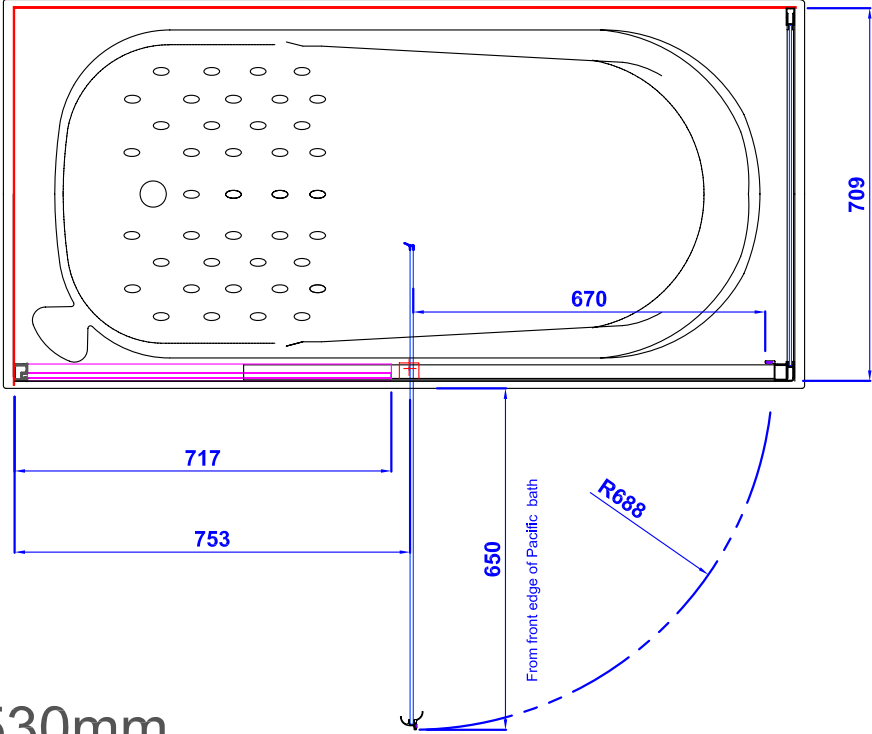

1655 Pacific or Matisse bath

1525 Pacific bath

Height = 1530mm