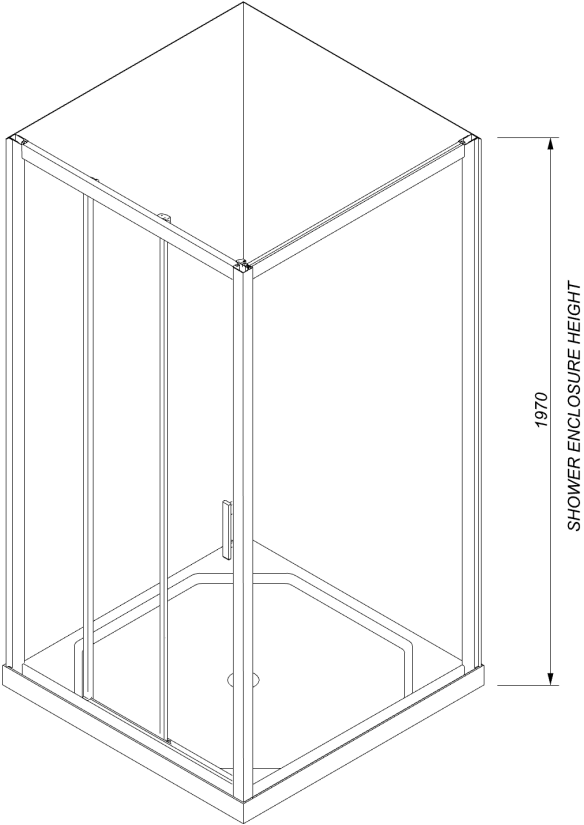

TECHNICAL SPECIFICATIONS
LUNA SQUARE 1000X1000 SHOWER

SQUARE, 2 WALL, CENTRE WASTE

MAY 2024
ALL MEASUREMENTS ARE NOMINAL.
*WARRANTIES APPLY TO RESIDENTIAL DOMESTIC USE ONLY. WARRANTY IS VOID IF PRODUCT IS NOT INSTALLED ACCORDING TO OUR SPECIFICATIONS.
**REFER TO WEBSITE FOR FURTHER INFORMATION ON INSTALLATION GUIDE AND PRODUCT OPTIONS.
CLEARLITE.CO.NZ