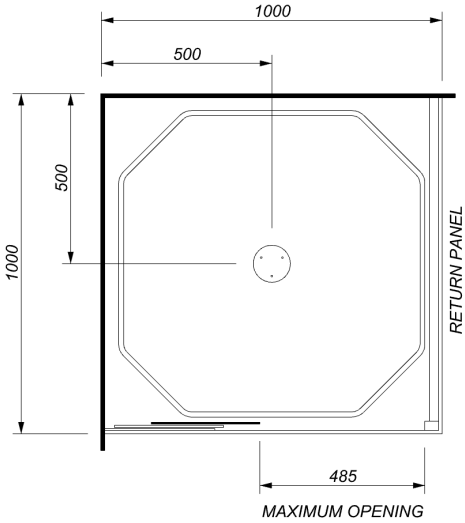

PRODUCT SPECIFICATIONS

LUNA SQUARE 1000X1000 SHOWER

SQUARE, 2 WALL, CENTRE WASTE

SHOWER ENCLOSURE

CONFIGURATION	2 wall square shower
WIDTH (mm)	1000
DEPTH (mm)	1000
HEIGHT (mm)	1970 (including tray)

SURESEAL™ TRAY

- 10 year warranty for shower enclosure, 12 months warranty for seals*
- Door set and return panel are reversible
- Included - Easy Clean Waste
- Included - silicone and showerbond for installation**
- Optional - corner waste position available**
- Optional - moulded liner available**
- Optional - glass shelves sold separately**

TECHNICAL SPECIFICATIONS
LUNA SQUARE 1000X1000 SHOWER

SQUARE, 2 WALL, CENTRE WASTE

MAY 2024
ALL MEASUREMENTS ARE NOMINAL.
*WARRANTIES APPLY TO RESIDENTIAL DOMESTIC USE ONLY. WARRANTY IS VOID IF PRODUCT IS NOT INSTALLED ACCORDING TO OUR SPECIFICATIONS.
**REFER TO WEBSITE FOR FURTHER INFORMATION ON INSTALLATION GUIDE AND PRODUCT OPTIONS.
CLEARLITE.CO.NZ