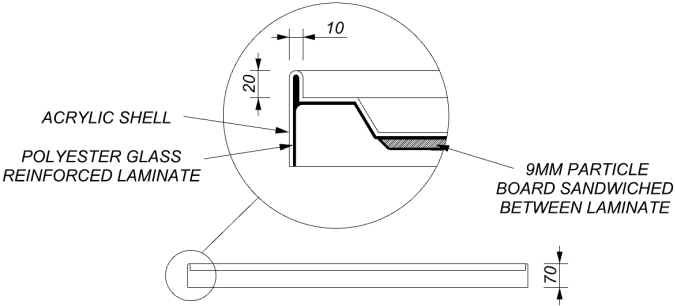

FINISH	Gloss white
MATERIAL	Acrylic, fiberglass reinforced
WASTE POSITION	Centre
ORIGIN	Aotearoa / New Zealand

SLIDING DOOR SET

FINISHES	White Bright
MATERIAL	Aluminium frame 6mm toughened safety glass (door) 5mm toughened safety glass (return)
ORIGIN	PRC

- 10 year warranty for shower enclosure, 12 months warranty for seals*
- Door set and return panel are reversible
- Included - Easy Clean Waste
- Included - silicone and showerbond for installation**
- Optional - corner waste position available**
- Optional - moulded liner available**
- Optional - glass shelves sold separately**

TECHNICAL SPECIFICATIONS
LUNA SQUARE 1000X1000 SHOWER

SQUARE, 2 WALL, CENTRE WASTE

MAY 2024
ALL MEASUREMENTS ARE NOMINAL.
*WARRANTIES APPLY TO RESIDENTIAL DOMESTIC USE ONLY. WARRANTY IS VOID IF PRODUCT IS NOT INSTALLED ACCORDING TO OUR SPECIFICATIONS.
**REFER TO WEBSITE FOR FURTHER INFORMATION ON INSTALLATION GUIDE AND PRODUCT OPTIONS.
CLEARLITE.CO.NZ