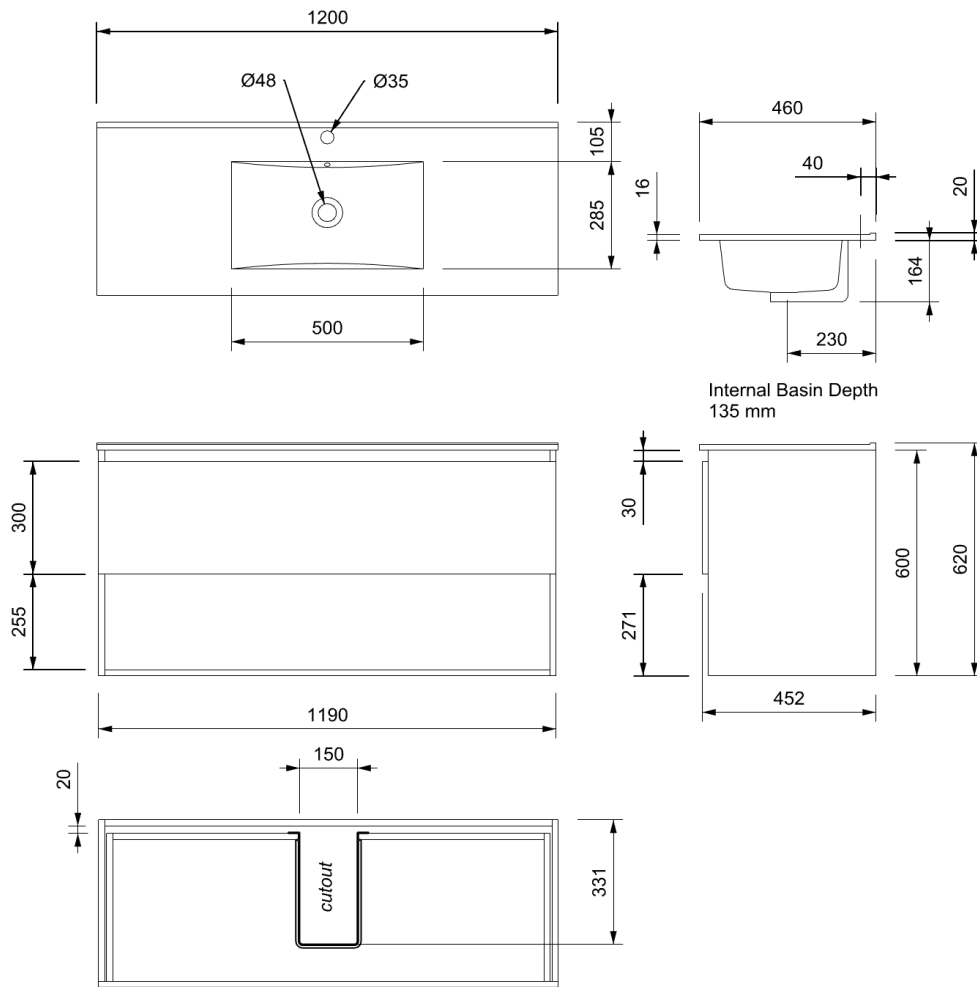

PINNACLE 1200 SINGLE DWR OPEN WALL VANITY

TECHNICAL SPECIFICATIONS

ALL MEASUREMENTS ARE NOMINAL.

*WARRANTIES APPLY TO RESIDENTIAL DOMESTIC USE ONLY. WARRANTY VOID IF PRODUCT IS NOT INSTALLED ACCORDING TO OUR SPECIFICATIONS

**FOR FURTHER INFORMATION ON INSTALLATION GUIDE AND PRODUCT OPTIONS PLEASE REFER TO THE WEBSITE.

CLEARLITE.CO.NZ