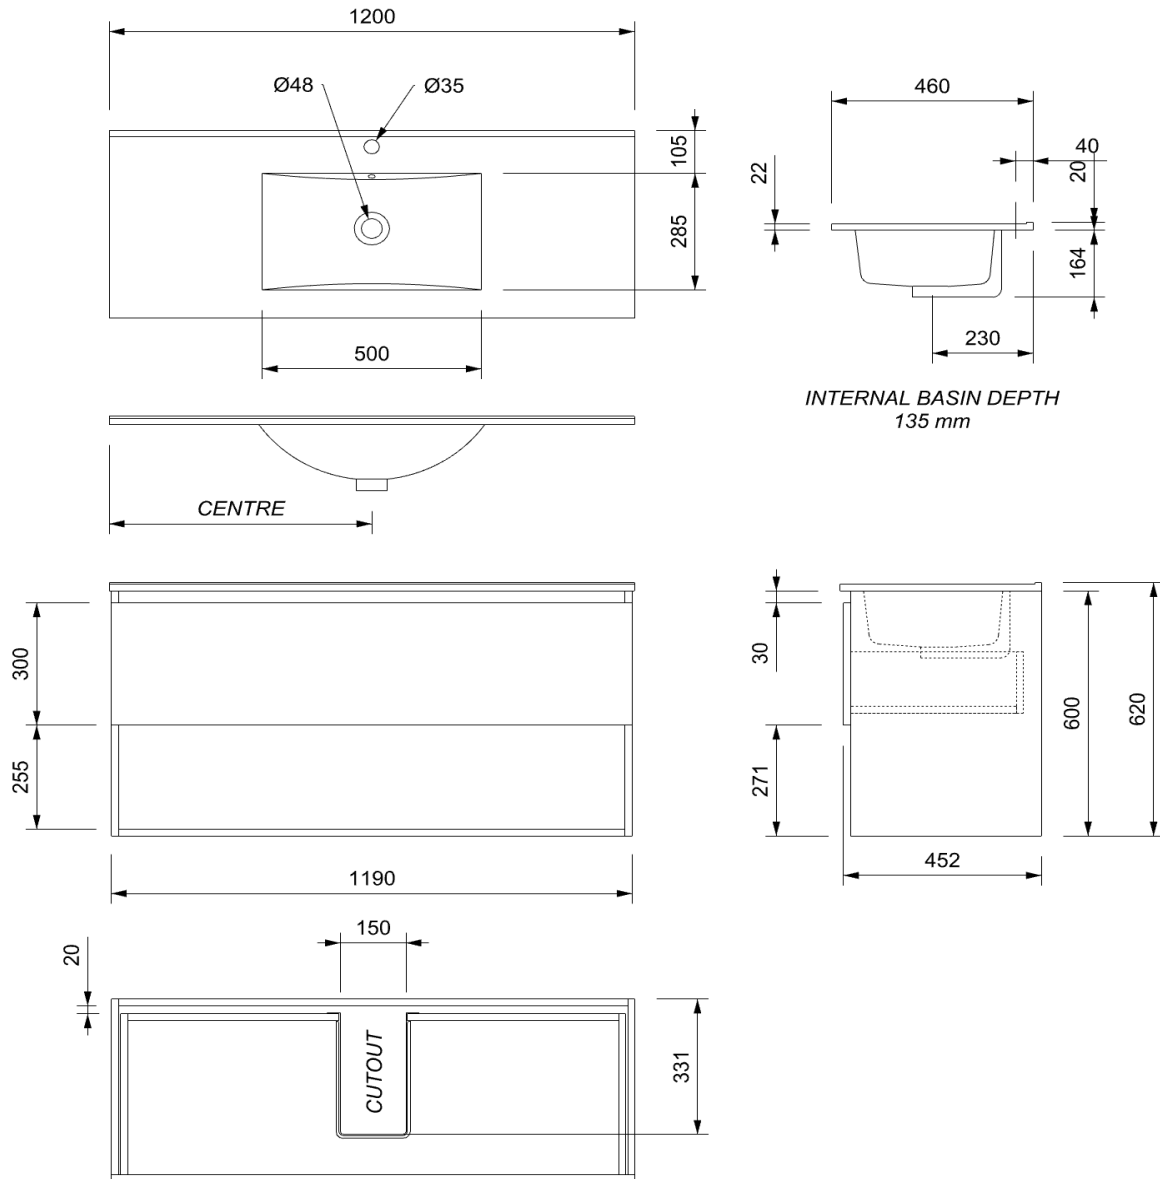

PINNACLE 1200 SINGLE DWR OPEN WALL VANITY

ALL MEASUREMENTS ARE NOMINAL.
*WARRANTIES APPLY TO RESIDENTIAL DOMESTIC USE ONLY. WARRANTY VOID IF PRODUCT IS NOT INSTALLED ACCORDING TO OUR SPECIFICATIONS.
**FOR FURTHER INFORMATION ON BPIR, INSTALLATION GUIDE AND PRODUCT OPTIONS PLEASE REFER TO THE WEBSITE.
CLEARLITE.CO.NZ