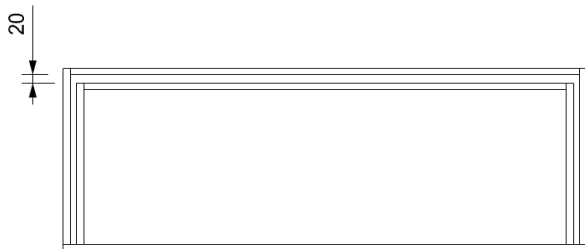

# PINNACLE 1200 DOUBLE DWR WALL VANITY

INTERNAL BASIN DEPTH  
135 mm

TOP DRAWER

BOTTOM DRAWER

ALL MEASUREMENTS ARE NOMINAL.  
 \*WARRANTIES APPLY TO RESIDENTIAL DOMESTIC USE ONLY. WARRANTY VOID IF PRODUCT IS NOT INSTALLED ACCORDING TO OUR SPECIFICATIONS.  
 \*\*FOR FURTHER INFORMATION ON BPIR, INSTALLATION GUIDE AND PRODUCT OPTIONS PLEASE REFER TO THE WEBSITE.  
 CLEARLITE.CO.NZ