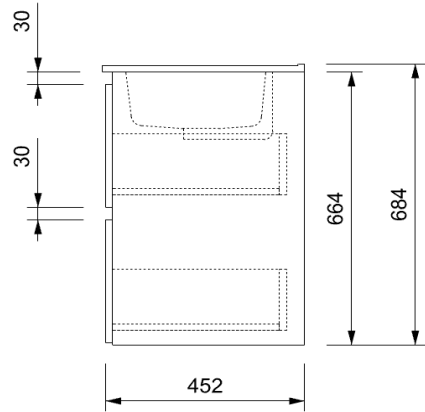

## CABINET

INSTALLATION	Wall Hung
CONFIGURATION	2 soft-close Drawers
MATERIAL	Moisture Resistant Board
WIDTH (mm)	1190
DEPTH (mm)	452
HEIGHT (mm)	664
ORIGIN	Aotearoa / New Zealand

# PINNACLE 1200 DOUBLE DWR WALL VANITY

INTERNAL BASIN DEPTH  
135 mm

TOP DRAWER

BOTTOM DRAWER

ALL MEASUREMENTS ARE NOMINAL.  
 \*WARRANTIES APPLY TO RESIDENTIAL DOMESTIC USE ONLY. WARRANTY VOID IF PRODUCT IS NOT INSTALLED ACCORDING TO OUR SPECIFICATIONS.  
 \*\*FOR FURTHER INFORMATION ON BPIR, INSTALLATION GUIDE AND PRODUCT OPTIONS PLEASE REFER TO THE WEBSITE.  
 CLEARLITE.CO.NZ