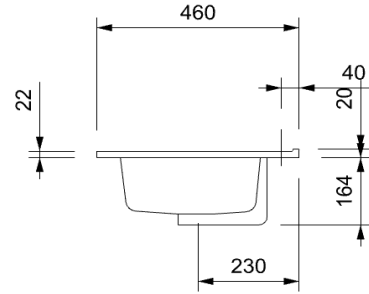

PINNACLE 1200 DOUBLE DWR WALL VANITY

INTERNAL BASIN DEPTH
135 mm