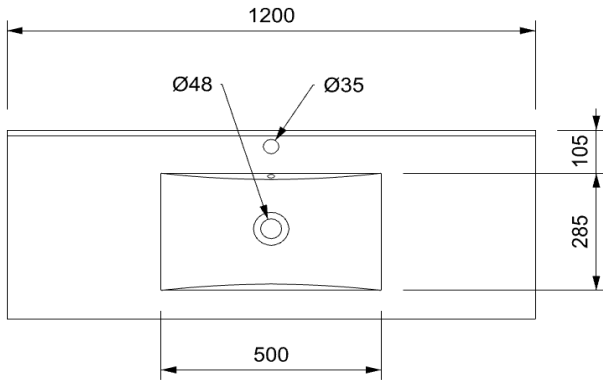

PINNACLE 1200 DOUBLE DWR WALL VANITY

INTERNAL BASIN DEPTH
135 mm