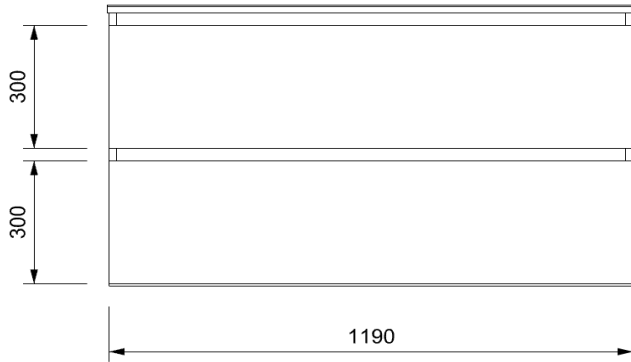

PINNACLE 1200 DOUBLE DWR WALL VANITY

TOP DRAWER

BOTTOM DRAWER

ALL MEASUREMENTS ARE NOMINAL.
*WARRANTIES APPLY TO RESIDENTIAL DOMESTIC USE ONLY. WARRANTY VOID IF PRODUCT IS NOT INSTALLED ACCORDING TO OUR SPECIFICATIONS.
**FOR FURTHER INFORMATION ON BPIR, INSTALLATION GUIDE AND PRODUCT OPTIONS PLEASE REFER TO THE WEBSITE.
CLEARLITE.CO.NZ