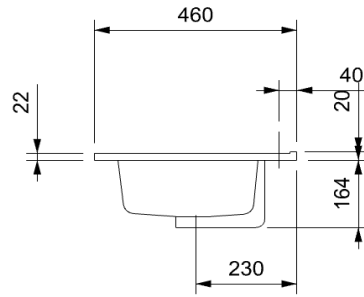

PRODUCT SPECIFICATIONS

CASHMERE 1200 DB SINGLE DWR OPEN WALL VANITY

GENERIC CODE - 4CAS12DDOM

CABINET

INSTALLATION	Wall Hung
CONFIGURATION	1 soft-close Drawer & Open Shelf
MATERIAL	Moisture Resistant Board
WIDTH (mm)	1190
DEPTH (mm)	445
HEIGHT (mm)	572
ORIGIN	Aotearoa / New Zealand

VANITY TOP - Double Bowl

FINISH	Gloss White
MATERIAL	Vitreous China
TAP HOLE	Yes
OVERFLOW	Yes
WASTE SIZE	Suits 32mm and 40mm waste traps
WASTE INCLUDED	No
WIDTH (mm)	1200
DEPTH (mm)	460
ORIGIN	PRC

PRODUCT CODES & FINISHES

CLEARLITE.CO.NZ

CASHMERE 1200 DB SINGLE DWR OPEN WALL VANITY

INTERNAL BASIN DEPTH
135 mm

ALL MEASUREMENTS ARE NOMINAL.
 *WARRANTIES APPLY TO RESIDENTIAL DOMESTIC USE ONLY. WARRANTY VOID IF PRODUCT IS NOT INSTALLED ACCORDING TO OUR SPECIFICATIONS.
 **FOR FURTHER INFORMATION ON BPIR, INSTALLATION GUIDE AND PRODUCT OPTIONS PLEASE REFER TO THE WEBSITE.
 CLEARLITE.CO.NZ