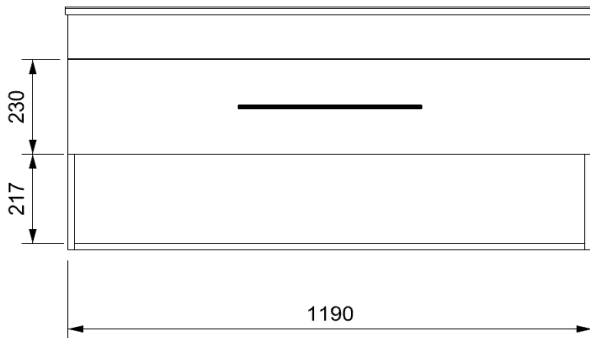

CLEARLITE.CO.NZ

CASHMERE 1200 DB SINGLE DWR OPEN WALL VANITY

INTERNAL BASIN DEPTH
135 mm

ALL MEASUREMENTS ARE NOMINAL.
 *WARRANTIES APPLY TO RESIDENTIAL DOMESTIC USE ONLY. WARRANTY VOID IF PRODUCT IS NOT INSTALLED ACCORDING TO OUR SPECIFICATIONS.
 **FOR FURTHER INFORMATION ON BPIR, INSTALLATION GUIDE AND PRODUCT OPTIONS PLEASE REFER TO THE WEBSITE.
 CLEARLITE.CO.NZ