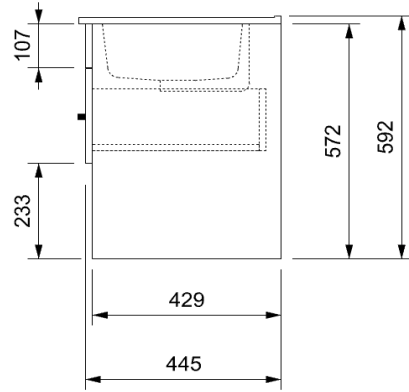

PRODUCT SPECIFICATIONS

CASHMERE 1200 DB SINGLE DWR OPEN WALL VANITY

GENERIC CODE - 4CAS12DDOM

CABINET

INSTALLATION	Wall Hung
CONFIGURATION	1 soft-close Drawer & Open Shelf
MATERIAL	Moisture Resistant Board
WIDTH (mm)	1190
DEPTH (mm)	445
HEIGHT (mm)	572
ORIGIN	Aotearoa / New Zealand

VANITY TOP - Double Bowl

FINISH	Gloss White
MATERIAL	Vitreous China
TAP HOLE	Yes
OVERFLOW	Yes
WASTE SIZE	Suits 32mm and 40mm waste traps
WASTE INCLUDED	No
WIDTH (mm)	1200
DEPTH (mm)	460
ORIGIN	PRC

PRODUCT CODES & FINISHES

CLEARLITE.CO.NZ

CASHMERE 1200 DB SINGLE DWR OPEN WALL VANITY

INTERNAL BASIN DEPTH
135 mm

ALL MEASUREMENTS ARE NOMINAL.
 *WARRANTIES APPLY TO RESIDENTIAL DOMESTIC USE ONLY. WARRANTY VOID IF PRODUCT IS NOT INSTALLED ACCORDING TO OUR SPECIFICATIONS.
 **FOR FURTHER INFORMATION ON BPIR, INSTALLATION GUIDE AND PRODUCT OPTIONS PLEASE REFER TO THE WEBSITE.
 CLEARLITE.CO.NZ