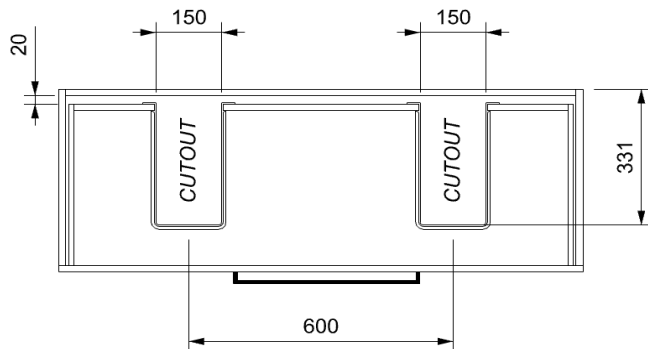

PRODUCT SPECIFICATIONS

CASHMERE 1200 DB SINGLE DWR OPEN WALL VANITY

GENERIC CODE - 4CAS12DDOM

CABINET

INSTALLATION	Wall Hung
CONFIGURATION	1 soft-close Drawer & Open Shelf
MATERIAL	Moisture Resistant Board
WIDTH (mm)	1190
DEPTH (mm)	445
HEIGHT (mm)	572
ORIGIN	Aotearoa / New Zealand

VANITY TOP - Double Bowl

FINISH	Gloss White
MATERIAL	Vitreous China
TAP HOLE	Yes
OVERFLOW	Yes
WASTE SIZE	Suits 32mm and 40mm waste traps
WASTE INCLUDED	No
WIDTH (mm)	1200
DEPTH (mm)	460
ORIGIN	PRC

PRODUCT CODES & FINISHES

ALL MEASUREMENTS ARE NOMINAL.

*WARRANTIES APPLY TO RESIDENTIAL DOMESTIC USE ONLY. WARRANTY VOID IF PRODUCT IS NOT INSTALLED ACCORDING TO OUR SPECIFICATIONS.

**FOR FURTHER INFORMATION ON BIPR, INSTALLATION GUIDE AND PRODUCT OPTIONS PLEASE REFER TO THE WEBSITE.

CLEARLITE.CO.NZ

CASHMERE 1200 DB SINGLE DWR OPEN WALL VANITY

INTERNAL BASIN DEPTH
135 mm

ALL MEASUREMENTS ARE NOMINAL.
 *WARRANTIES APPLY TO RESIDENTIAL DOMESTIC USE ONLY. WARRANTY VOID IF PRODUCT IS NOT INSTALLED ACCORDING TO OUR SPECIFICATIONS.
 **FOR FURTHER INFORMATION ON BPIR, INSTALLATION GUIDE AND PRODUCT OPTIONS PLEASE REFER TO THE WEBSITE.
 CLEARLITE.CO.NZ