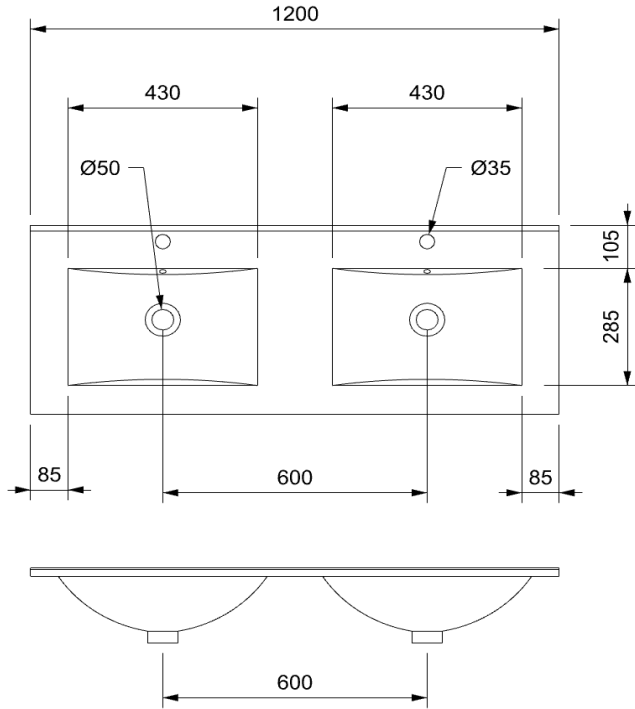

PRODUCT SPECIFICATIONS

CASHMERE 1200 DB SINGLE DWR OPEN WALL VANITY

GENERIC CODE - 4CAS12DDOM

CABINET

INSTALLATION	Wall Hung
CONFIGURATION	1 soft-close Drawer & Open Shelf
MATERIAL	Moisture Resistant Board
WIDTH (mm)	1190
DEPTH (mm)	445
HEIGHT (mm)	572
ORIGIN	Aotearoa / New Zealand

VANITY TOP - Double Bowl

FINISH	Gloss White
MATERIAL	Vitreous China
TAP HOLE	Yes
OVERFLOW	Yes
WASTE SIZE	Suits 32mm and 40mm waste traps
WASTE INCLUDED	No
WIDTH (mm)	1200
DEPTH (mm)	460
ORIGIN	PRC

PRODUCT CODES & FINISHES

CLEARLITE.CO.NZ

CASHMERE 1200 DB SINGLE DWR OPEN WALL VANITY

INTERNAL BASIN DEPTH
135 mm

ALL MEASUREMENTS ARE NOMINAL.
 *WARRANTIES APPLY TO RESIDENTIAL DOMESTIC USE ONLY. WARRANTY VOID IF PRODUCT IS NOT INSTALLED ACCORDING TO OUR SPECIFICATIONS.
 **FOR FURTHER INFORMATION ON BPIR, INSTALLATION GUIDE AND PRODUCT OPTIONS PLEASE REFER TO THE WEBSITE.
 CLEARLITE.CO.NZ