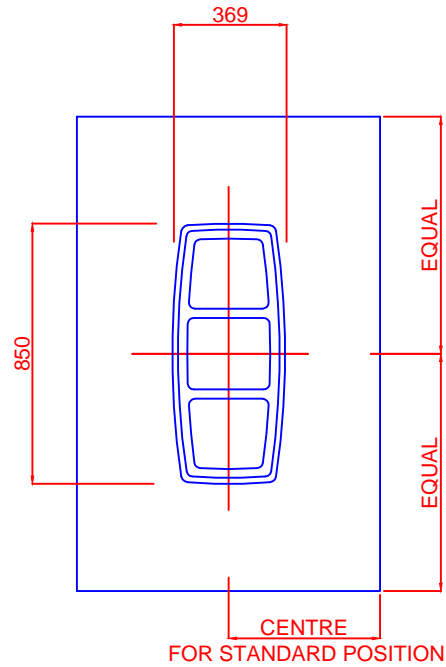

3 Sided Bath Wall liners ( Moulded Soap Recess or Flexiwall)				
Size	Dimension A (mm)	Dimension B (mm)	Dimension C (mm)	Dimension D Height (mm)
PACIFIC/VARO 1525	720	1485	720	1530
PACIFIC / MATISSE 1655	720	1617	720	1530
KAHLO 1675	785	1655	785	1530
KAHLO 1800 (Flexiwall Only)	785	1775	785	1530
DINA	785	1156	785	1505
SOLAR	887	877	887	1820
VARO 1675	735	1655	735	1530
VARO 1800 (Flexiwall only)	785	1775	785	1530

### 3 SIDED BATH WALL LINER (FLEXIWALL & MOULDED)

ALL DIMENSIONS ARE NOMINAL