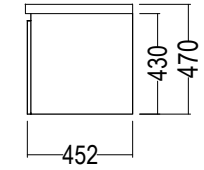

Internal Basin Depth
130 mm

Drawer Open

N/A

Single drawer

Double drawer Wall

Double drawer Floor