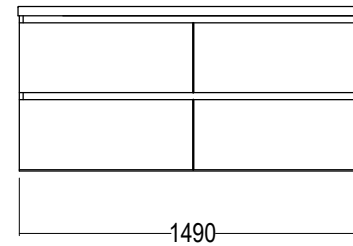

Internal Basin Depth
130 mm

Drawer Open

N/A

Single drawer

Double drawer Wall

Double drawer Floor