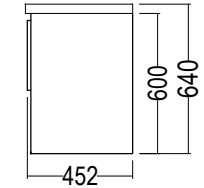

Internal Basin Depth
130 mm

Drawer Open

N/A

Single drawer

Double drawer Wall

Double drawer Floor