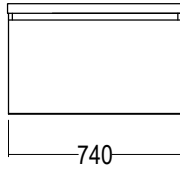

Internal Basin Depth
130 mm

Drawer Open

N/A

Single drawer

Double drawer Wall

Double drawer Floor