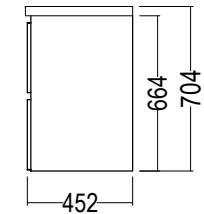

Internal Basin Depth
130 mm

Drawer Open

N/A

Single drawer

Double drawer Wall

Double drawer Floor