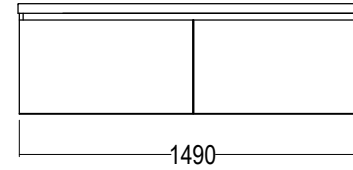

Internal Basin Depth
130 mm

Drawer Open

N/A

Single drawer

Double drawer Wall

Double drawer Floor