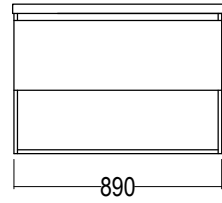

Internal Basin Depth
130 mm

Drawer Open

N/A

Single drawer

Double drawer Wall

Double drawer Floor