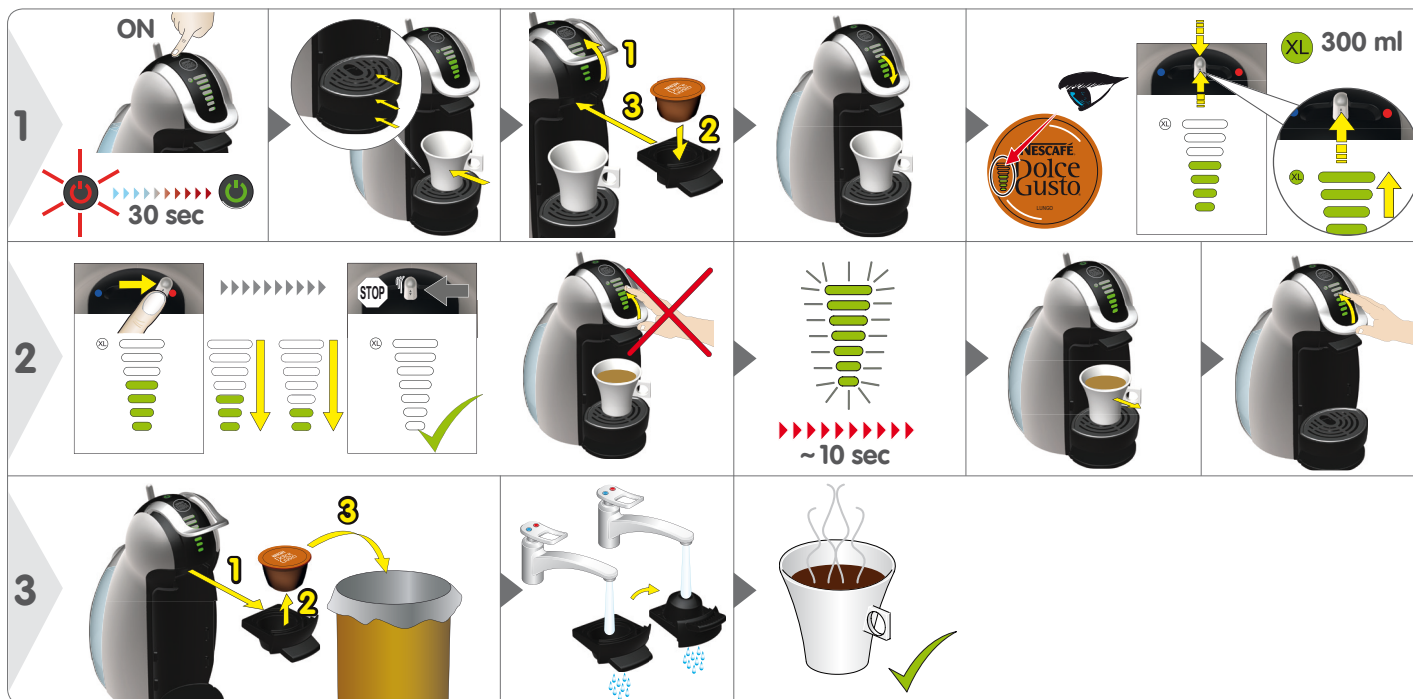

QUICK START

Read Safety Precaution booklet before first use.

www.dolce-gusto.com.au

First use

Preparing a beverage

Recommendations for safe use

⚠ Follow recommended serving sizes on capsules packs.

Cleaning

Descaling

1	 <p>www.dolce-gusto.com.au</p>		
2			
3			
4			

Descaling at least every 3 - 4 months, depending on water hardness in your region

Troubleshooting

	<p>1</p> 			
	<p>2</p> 			

	<p>OFF</p> 			<p>www.dolce-gusto.com.au</p> 