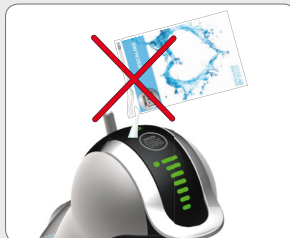

Descaling

1	www.dolce-gusto.com.au		
2			
3			
4			

Descaling at least every 3 - 4 months, depending on water hardness in your region