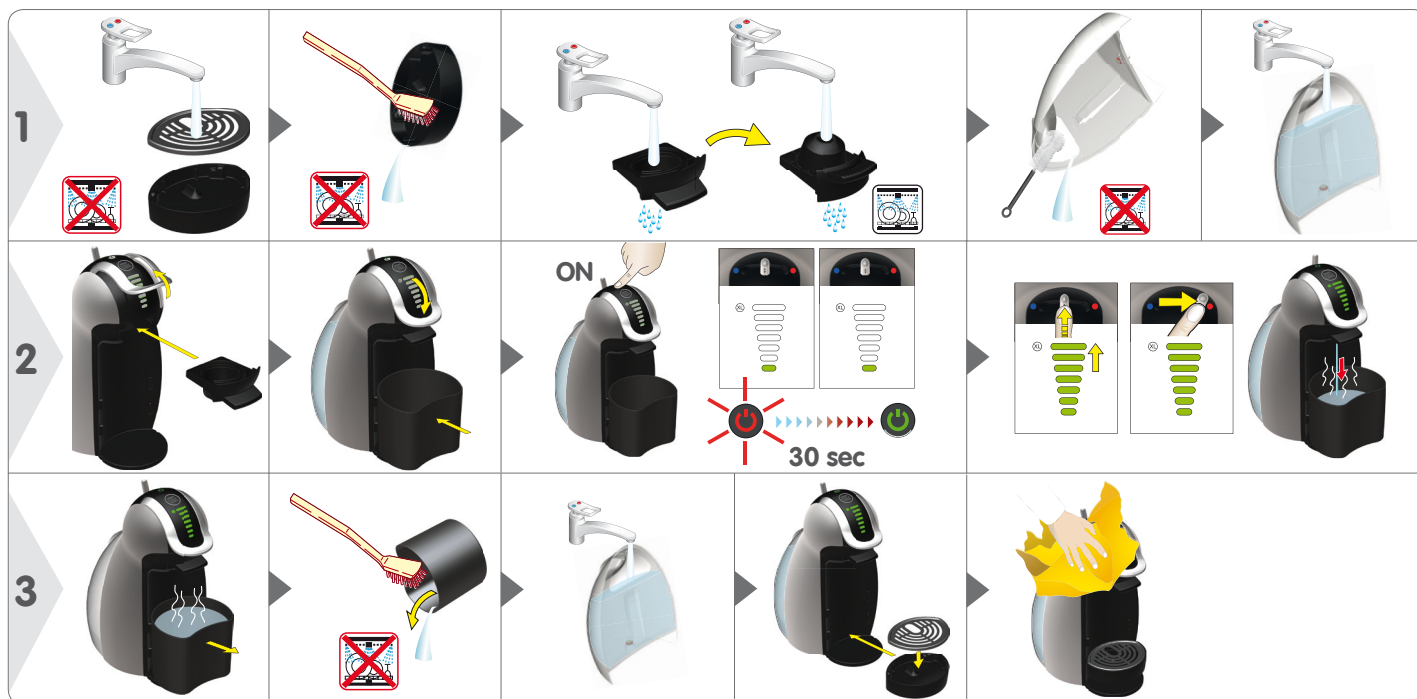

QUICK START

Read Safety Precaution booklet before first use.

www.dolce-gusto.com.au

First use

Preparing a beverage

Recommendations for safe use

⚠ Follow recommended serving sizes on capsules packs.

Cleaning