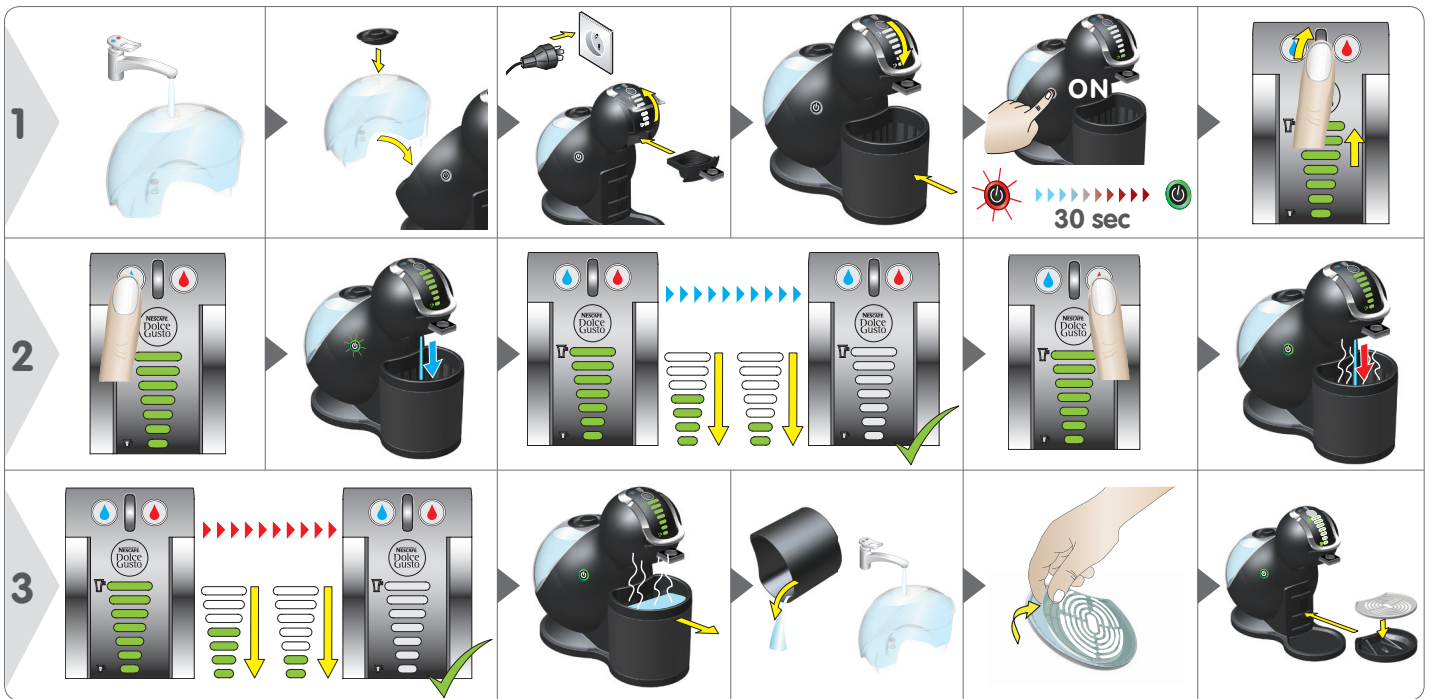

MELODY 3 AUTOMATIC

QUICK START

EN Read Safety Precaution booklet before first use.

First use

Preparing a beverage

Recommendations for safe use

Cleaning

Descaling

1		 www.dolce-gusto.com.au			
2			 ON 5 sec		
3			 MAX		
4	 MAX			 OFF	

Descaling at least every 3 - 4 months, depending on water hardness in your region

Troubleshooting

User Manual

NESCAFÉ Dolce Gusto

www.dolce-gusto.com.au