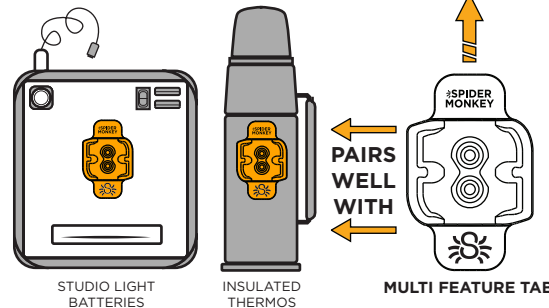

Clip onto belt.

BASES PAIR WITH

HOW TO USE AND ATTACH:
BACKPACK ADAPTER

Belt Setup
Loop through belt, backplate is not required.

Backpack Setup
Mate the backplate to the Backpack Adapter with the hooks facing up.