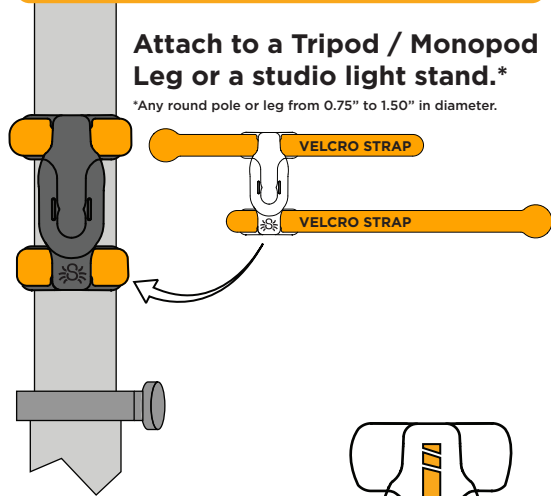

Backpack Adapter

Can be attached to any backpack strap, or looped through any belt.

SpiderMonkey™
ULTIMATE KIT

3x SpiderMonkey Clip Base

1x Backpack Adapter + Backplate

2x Multi-Feature Tab

4x SpiderMonkey Tabs

2x SpiderMonkey Studio Assistant

1x Action Grip - Rotating

1x Action Grip - Non-Rotating

1x Utility Pouch

1x Water Bottle Holder

1x Large Rain Cover

HOW TO USE AND ATTACH:
STUDIO ASSISTANT

Attach to a Tripod / Monopod Leg or a studio light stand.*

*Any round pole or leg from 0.75" to 1.50" in diameter.

Assistant Base
Pressure jaws hold accessories in place.

HOW TO USE AND ATTACH:
SPIDERMONKEY BASE CLIP

Press button to unlock.

Clip Base
Locks automatically.

Clip onto belt.

BASES PAIR WITH

HOW TO USE AND ATTACH:
BACKPACK ADAPTER

Belt Setup
Loop through belt, backplate is not required.

Backpack Setup
Mate the backplate to the Backpack Adapter with the hooks facing up.