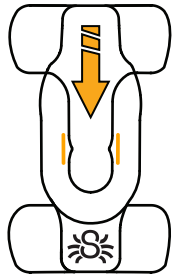

Backpack Adapter

Can be attached to any backpack strap, or looped through any belt.

SpiderMonkey™
ULTIMATE KIT

3x SpiderMonkey Clip Base

1x Backpack Adapter + Backplate

2x Multi-Feature Tab

4x SpiderMonkey Tabs

2x SpiderMonkey Studio Assistant

1x Action Grip - Rotating

1x Action Grip - Non-Rotating

1x Utility Pouch

1x Water Bottle Holder

1x Large Rain Cover

HOW TO USE AND ATTACH:
STUDIO ASSISTANT

Attach to a Tripod / Monopod Leg or a studio light stand.*

*Any round pole or leg from 0.75" to 1.50" in diameter.

Assistant Base
Pressure jaws hold accessories in place.

HOW TO USE AND ATTACH:
SPIDERMONKEY BASE CLIP

Press button to unlock.

Clip Base
Locks automatically.

Clip onto belt.

BASES PAIR WITH

HOW TO USE AND ATTACH:
BACKPACK ADAPTER

Belt Setup
Loop through belt, backplate is not required.

Backpack Setup
Mate the backplate to the Backpack Adapter with the hooks facing up.