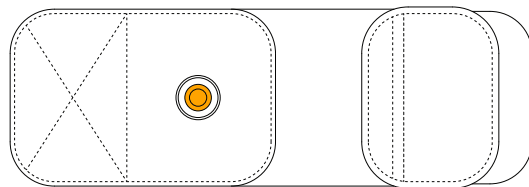

HOW TO USE THE:
SPIDERMONKEY TAB v2

SpiderMonkey Tab v2

Peel and stick 3M adhesive tabs easily attach to lightweight gear.

Flexible Material

Durable nylon can flex and adhere to both flat and curved surfaces.

Built in 1/4"-20 Thread

Tabs and Rotating Action Grip have a built in universal 1/4"-20 mount. This mount pairs with our Spider Holster Pins and many other camera accessory products.

Attaches to camera accessories.

*Recommended to hold gear up to 1.5lbs.

FLASH

LIGHT METER

HOW TO USE THE:
MULTI-FEATURE TAB

Multi-Feature Tab

Pairs with BOTH our Spider Monkey clip base and Backpack Adapter.

Clip Base
Clips onto the user's belt or bag strap.