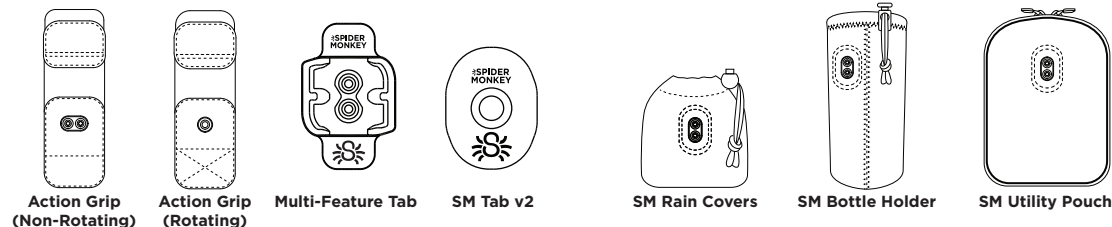

2x SpiderMonkey Studio Assistant

1x Action Grip - Rotating

1x Action Grip - Non-Rotating

1x Utility Pouch

1x Water Bottle Holder

1x Large Rain Cover

HOW TO USE AND ATTACH:
STUDIO ASSISTANT

Attach to a Tripod / Monopod Leg or a studio light stand.*

*Any round pole or leg from 0.75" to 1.50" in diameter.

Assistant Base
Pressure jaws hold accessories in place.

HOW TO USE AND ATTACH:
SPIDERMONKEY BASE CLIP

Press button to unlock.

Clip Base
Locks automatically.

Clip onto belt.

BASES PAIR WITH

HOW TO USE AND ATTACH:
BACKPACK ADAPTER

Belt Setup
Loop through belt, backplate is not required.

Backpack Setup
Mate the backplate to the Backpack Adapter with the hooks facing up.