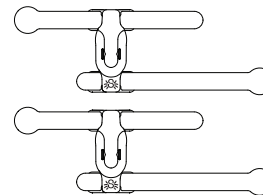

*Recommended to hold gear up to 1.5lbs.

FLASH

LIGHT METER

HOW TO USE THE:
MULTI-FEATURE TAB

Multi-Feature Tab

Pairs with BOTH our Spider Monkey clip base and Backpack Adapter.

Clip Base
Clips onto the user's belt or bag strap.

Backpack Adapter

Can be attached to any backpack strap, or looped through any belt.

SpiderMonkey™
ULTIMATE KIT

3x SpiderMonkey Clip Base

1x Backpack Adapter + Backplate

2x Multi-Feature Tab

4x SpiderMonkey Tabs

*Any round pole or leg from 0.75" to 1.50" in diameter.

Assistant Base
Pressure jaws hold accessories in place.

HOW TO USE AND ATTACH:
SPIDERMONKEY BASE CLIP

Press button to unlock.

Clip Base
Locks automatically.