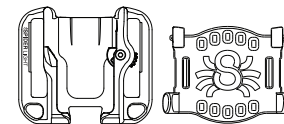

Backpack Adapter

Can be attached to any backpack strap, or looped through any belt.

SpiderMonkey™
ULTIMATE KIT

3x SpiderMonkey Clip Base

1x Backpack Adapter + Backplate

2x Multi-Feature Tab

4x SpiderMonkey Tabs