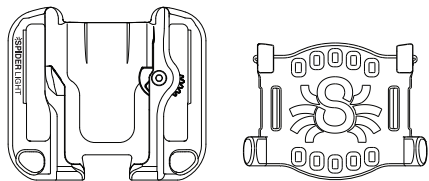

SpiderMonkey™
ESSENTIALS KIT

1x Backpack Adapter + Backplate

2x SpiderMonkey Clip Base

2x Multi-Feature Tab

2x SpiderMonkey Studio Assistant

4x SpiderMonkey Tabs

1x Non-Rotating Action Grip

1x Rotating Action Grip

HOW TO USE THE:
SPIDERMONKEY TAB v2

SpiderMonkey Tab v2

Peel and stick 3M adhesive tabs easily attach to lightweight gear.

Flexible Material

Durable nylon can flex and adhere to both flat and curved surfaces.

Built in 1/4"-20 Thread

Tabs and Rotating Action Grip have a built in universal 1/4"-20 mount. This mount pairs with our Spider Holster Pins and many other camera accessory products.

Attaches to camera accessories.

*Recommended to hold gear up to 1.5lbs.

FLASH

LIGHT METER

HOW TO USE THE:
MULTI-FEATURE TAB

Multi-Feature Tab

Pairs with BOTH our Spider Monkey clip base and Backpack Adapter.

Clip Base
Clips onto the user's belt or bag strap.