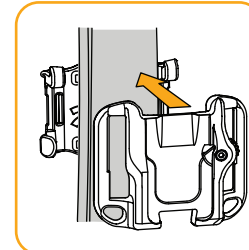

*Any round pole or leg from 0.75" to 1.50" in diameter.

Assistant Base
Pressure jaws hold accessories in place.

HOW TO USE AND ATTACH:
SPIDERMONKEY BASE CLIP

Press button to unlock.

Clip Base
Locks automatically.

Clip onto belt.

BASES PAIR WITH

HOW TO USE AND ATTACH:
BACKPACK ADAPTER

Belt Setup
Loop through belt, backplate is not required.

Backpack Setup
Mate the backplate to the Backpack Adapter with the hooks facing up.