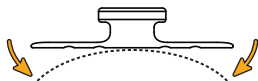

HOW TO USE THE:
SPIDERMONKEY TAB v2

SpiderMonkey Tab v2

Peel and stick 3M adhesive tabs easily attach to lightweight gear.

Flexible Material

Durable nylon can flex and adhere to both flat and curved surfaces.