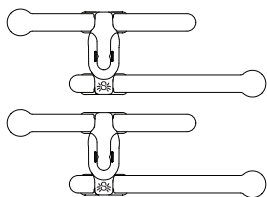

SpiderMonkey™
ESSENTIALS KIT

1x Backpack Adapter + Backplate

2x SpiderMonkey Clip Base

2x Multi-Feature Tab

2x SpiderMonkey Studio Assistant

4x SpiderMonkey Tabs

1x Non-Rotating Action Grip

1x Rotating Action Grip

HOW TO USE THE:
SPIDERMONKEY TAB v2

SpiderMonkey Tab v2

Peel and stick 3M adhesive tabs easily attach to lightweight gear.

Flexible Material

Durable nylon can flex and adhere to both flat and curved surfaces.

Built in 1/4"-20 Thread

Tabs and Rotating Action Grip have a built in universal 1/4"-20 mount. This mount pairs with our Spider Holster Pins and many other camera accessory products.

Attaches to camera accessories.

*Recommended to hold gear up to 1.5lbs.

FLASH

LIGHT METER

HOW TO USE THE:
MULTI-FEATURE TAB

Multi-Feature Tab

Pairs with BOTH our Spider Monkey clip base and Backpack Adapter.

Clip Base
Clips onto the user's belt or bag strap.