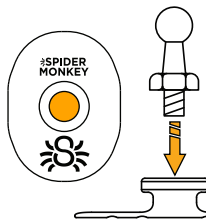

HOW TO USE THE:
SPIDERMONKEY TAB v2

SpiderMonkey Tab v2

Peel and stick 3M adhesive tabs easily attach to lightweight gear.

Flexible Material

Durable nylon can flex and adhere to both flat and curved surfaces.

Built in 1/4"-20 Thread

Tabs and Rotating Action Grip have a built in universal 1/4"-20 mount. This mount pairs with our Spider Holster Pins and many other camera accessory products.

Attaches to camera accessories.

*Recommended to hold gear up to 1.5lbs.

FLASH

LIGHT METER

HOW TO USE THE:
MULTI-FEATURE TAB

Multi-Feature Tab

Pairs with BOTH our Spider Monkey clip base and Backpack Adapter.

Clip Base
Clips onto the user's belt or bag strap.

*Any round pole or leg from 0.75" to 1.50" in diameter.

Assistant Base
Pressure jaws hold accessories in place.

HOW TO USE AND ATTACH:
SPIDERMONKEY BASE CLIP

Press button to unlock.

Clip Base
Locks automatically.