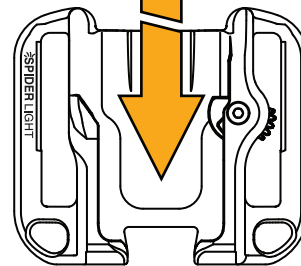

Built in 1/4"-20 Thread

Tabs and Rotating Action Grip have a built in universal 1/4"-20 mount. This mount pairs with our Spider Holster Pins and many other camera accessory products.

Attaches to camera accessories.

*Recommended to hold gear up to 1.5lbs.

FLASH

LIGHT METER

HOW TO USE THE:
MULTI-FEATURE TAB

Multi-Feature Tab

Pairs with BOTH our Spider Monkey clip base and Backpack Adapter.

Clip Base
Clips onto the user's belt or bag strap.

Backpack Adapter

Can be attached to any backpack strap, or looped through any belt.

SpiderMonkey™
ULTIMATE KIT

3x SpiderMonkey Clip Base

1x Backpack Adapter + Backplate

2x Multi-Feature Tab

4x SpiderMonkey Tabs