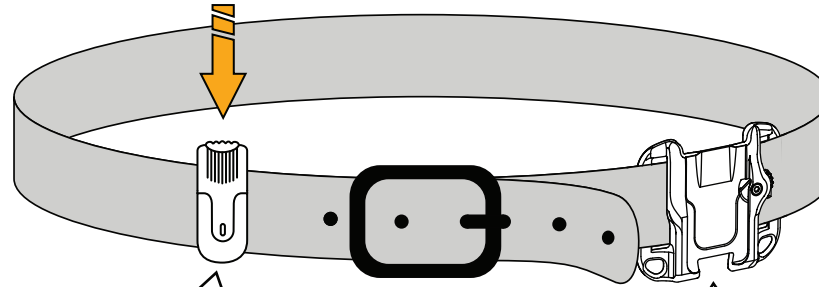

*Any round pole or leg from 0.75" to 1.50" in diameter.

Assistant Base
Pressure jaws hold accessories in place.

HOW TO USE AND ATTACH:
SPIDERMONKEY BASE CLIP

Press button to unlock.

Clip Base
Locks automatically.

Clip onto belt.

BASES PAIR WITH

HOW TO USE AND ATTACH:
BACKPACK ADAPTER

Belt Setup
Loop through belt, backplate is not required.

Backpack Setup
Mate the backplate to the Backpack Adapter with the hooks facing up.