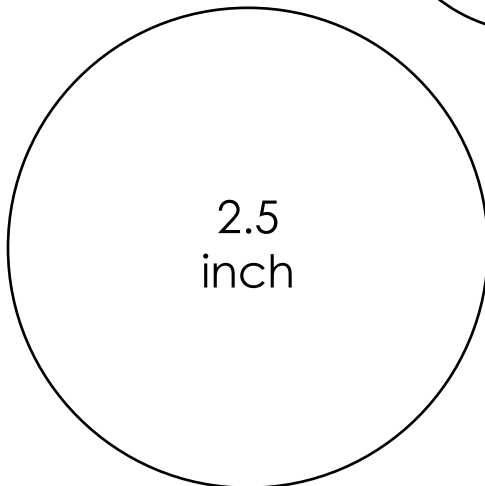

PRINT this sheet and cut out the circles above.
COMPARE the size of the circle to your project.
ORDER the perfect size sticker!

.75 inch circle - 108 stickers per set (Hershey's Kiss Size)
1 inch circle - 63 stickers per set (Envelope Seal)
1.25 inch circle - 48 stickers per set (Lollipop size)
1.67 inch circle - 24 stickers per set (Tin Size)
2.5 inch circle - 12 stickers per set
4 inch circle - 8 stickers per set
2.25 x 2 inch - Heart Shaped - 30 stickers per set
2.5 x 2.5 inch - Flower Shaped - 24 stickers per set