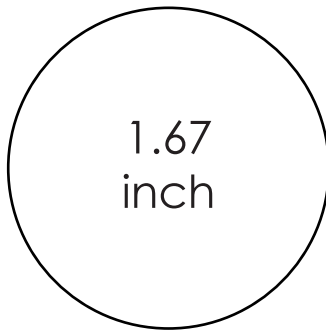

PRINT this sheet and cut out the circles above.
COMPARE the size of the circle to your project.
ORDER the perfect size sticker!

.75 inch circle - 108 stickers per set (Hershey's Kiss Size)
1 inch circle - 63 stickers per set (Envelope Seal)
1.25 inch circle - 48 stickers per set (Lollipop size)
1.67 inch circle - 24 stickers per set (Tin Size)
2.5 inch circle - 12 stickers per set
4 inch circle - 8 stickers per set
2.25 x 2 inch - Heart Shaped - 30 stickers per set
2.5 x 2.5 inch - Flower Shaped - 24 stickers per set