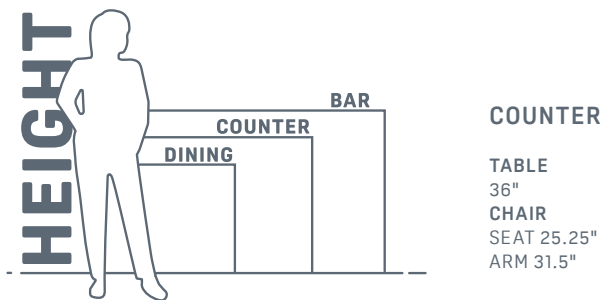

AV-0603
Avanti Captain's Counter Chair (right)
43"h x 19"d x 20.5"w — 37 lbs —
25" seat height — 31.5" arm height

UMBRELLA HOLES ARE STANDARD IN ALL TABLES. SPECIAL ORDER FOR TABLES WITHOUT UMBRELLA HOLES. FOR UMBRELLA USE ON TABLES WITH BASE SPREADER, USE TREASURE GARDEN STEEL BASE BS359 OR SIMILAR STYLE.