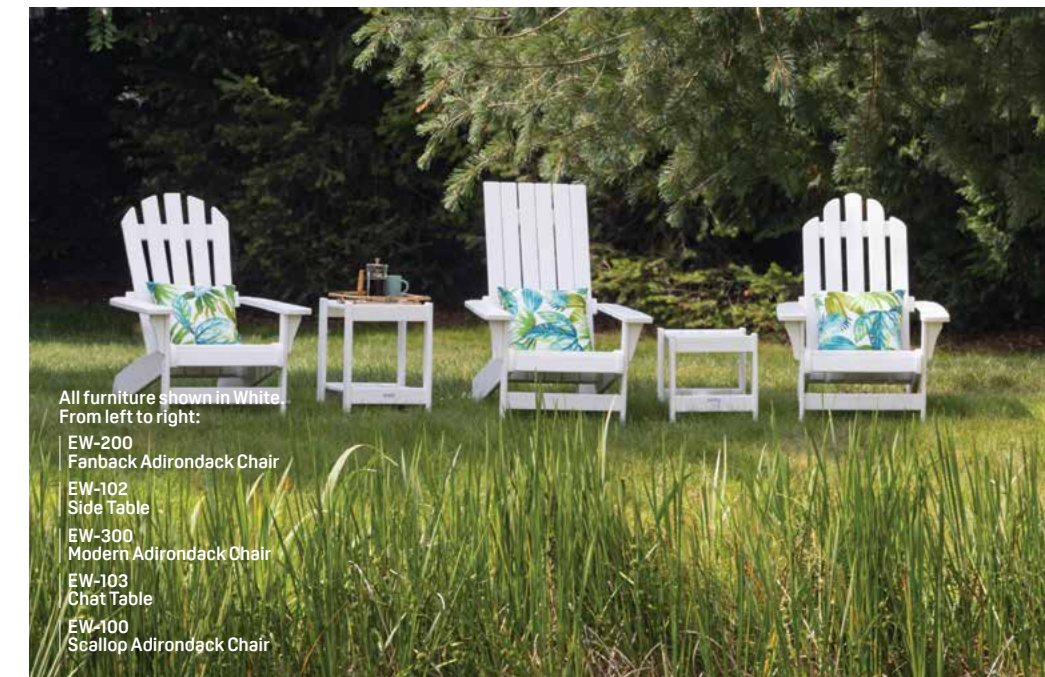

edgewater - a value line with high quality features

Edgewater consists of essential poly furniture pieces using Breezesta's same HDPE formula, realistic wood texture, and quality construction. There are 4 Adirondack chair styles and 4 table styles to choose from in 20 solid colors. The leisure footrest is compatible with every chair style. All of the chairs have flat, high backs for support and curved seats for comfort. The new folding adirondack and folding side tables provide storage and portability solutions.

All Edgewater furniture comes with a limited 20-year residential warranty or 3-year commercial warranty and Breezesta's exclusive 2-year no material fade warranty and a 2-year no corrosion hardware warranty.