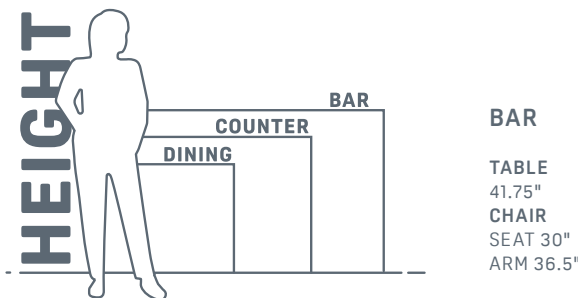

BH-0918
42" x 42" Bar Table (square corners)
41"h x 42"d x 42"w — 117 lbs —
Seats 4

BH-0904
Contoured Seat Bar Stool
Shown in White Frame/ Seafoam Slats

UMBRELLA HOLES ARE STANDARD IN ALL TABLES. SPECIAL ORDER FOR TABLES WITHOUT UMBRELLA HOLES. FOR UMBRELLA USE ON TABLES WITH BASE SPREADER, USE TREASURE GARDEN STEEL BASE BS359 OR SIMILAR STYLE.