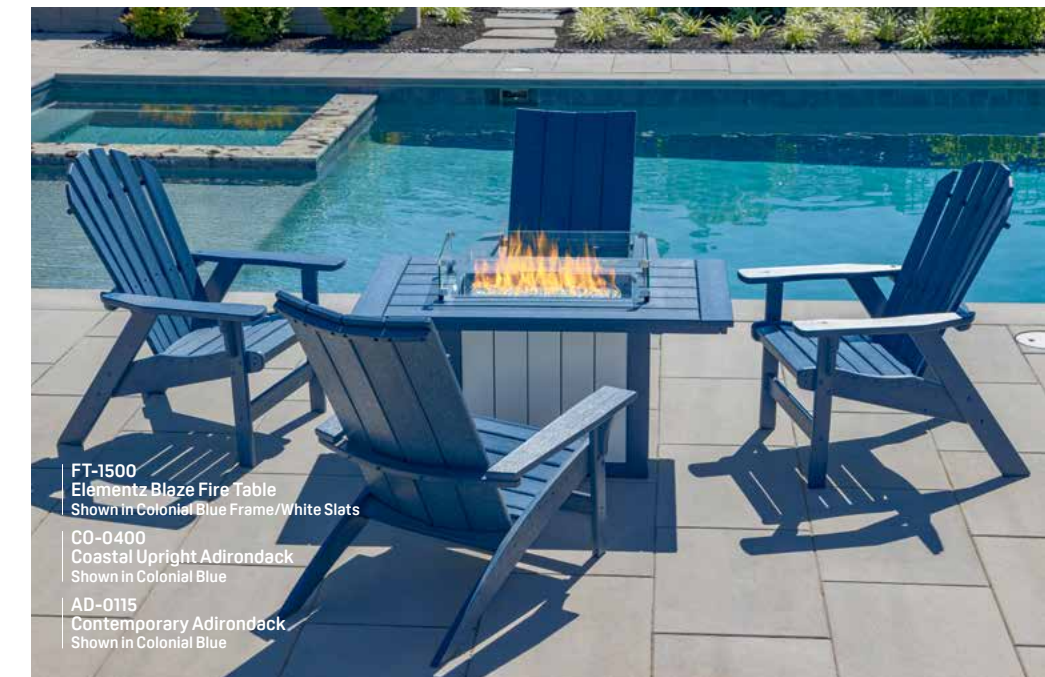

FT-1500
Elementz Blaze Fire Table
Shown in Colonial Blue Frame/White Slats

CO-0400
Coastal Upright Adirondack
Shown in Colonial Blue

AD-0115
Contemporary Adirondack
Shown in Colonial Blue

elementz blaze - *discover the heart of every gathering*

Introducing the new “golden ratio” fire table, designed to be the most aesthetically appealing rectangular shape based on the principles of geometry. It is suitable for smaller spaces without sacrificing function. For your dining pleasure, full size dinner plates fit on the ends while other 7” plates, bowls, platters, or pitchers can be placed on the long sides. At conversation height, this is another versatile entertaining table that pairs with any of our deep seating, adirondack, or other chat chairs.

Includes a 55,000 BTU burner unit, control panel, tempered glass guard, clear, fire-glass beads (10 lbs), a premium polyester table cover, and even a natural gas converter. It features a user-friendly, wheeled, pull-out drawer that can hold an upright propane tank. A glass burner cover is sold separately. This accessory is recommended to extend usable surface area, keep large debris out, and protect hands from a hot burner just turned off.