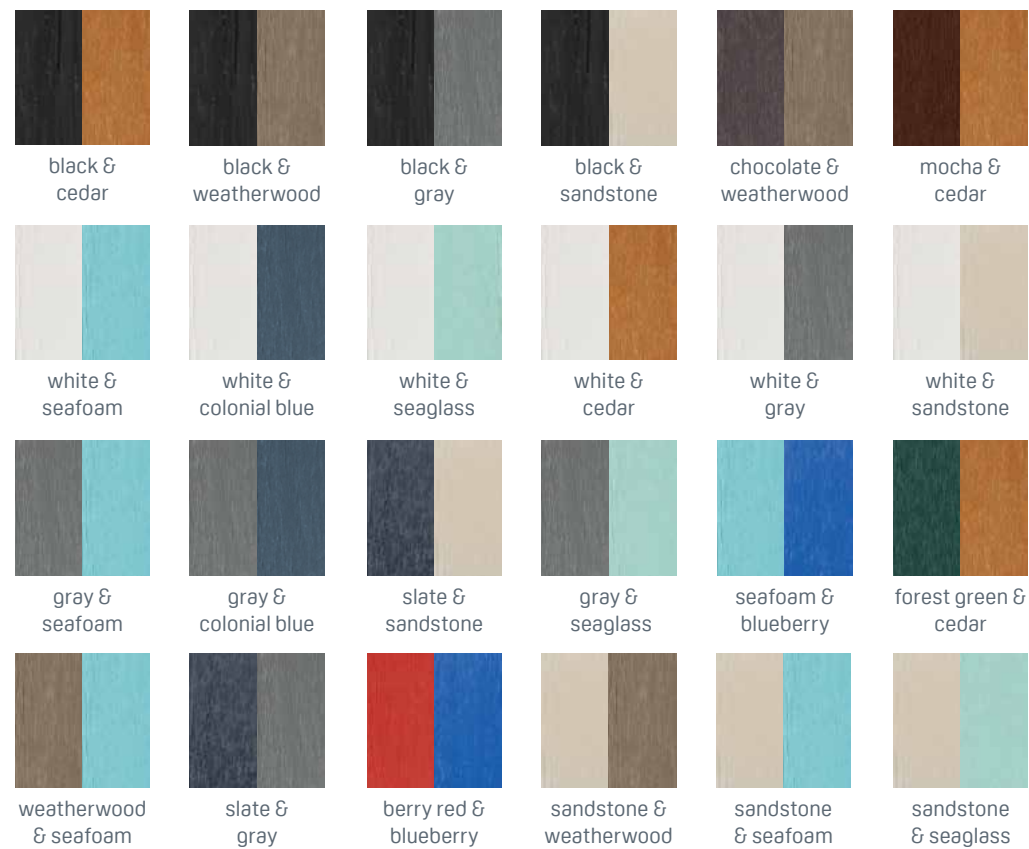

Captivating Color

Nothing captures your personal style like the perfect color. That's why Breezesta offers the largest, exclusive color selection of recycled poly in the industry. Choose from 20 unique earthy, tropical, and primary colors - and everyone of them "green."

Our most recent irresistible color launches, Seaglass and Lagoon are quickly becoming new favorites! Seaglass is soothing, tranquil, and sophisticated, reminiscent of a relaxing spa environment, while Lagoon is mysterious and vibrant, calling to mind a private beach paradise with hypnotic turquoise waters. Both colors are sure to be new favorites!

Do you enjoy the freedom to choose with no limitation? Breezesta offers the most extensive mix-and-match color combinations of any outdoor poly furniture manufacturer. You can pick any 2 colors together - we call it multi-color. For color pairing inspiration, review our top selling color combinations below for the one that suits your vision of your outdoor space.

How to Order Custom Multi-Color Items

1. Select your item.
2. Choose your frame color.
3. Choose your seat/back slats color or your tabletop color.

Popular Color Combinations