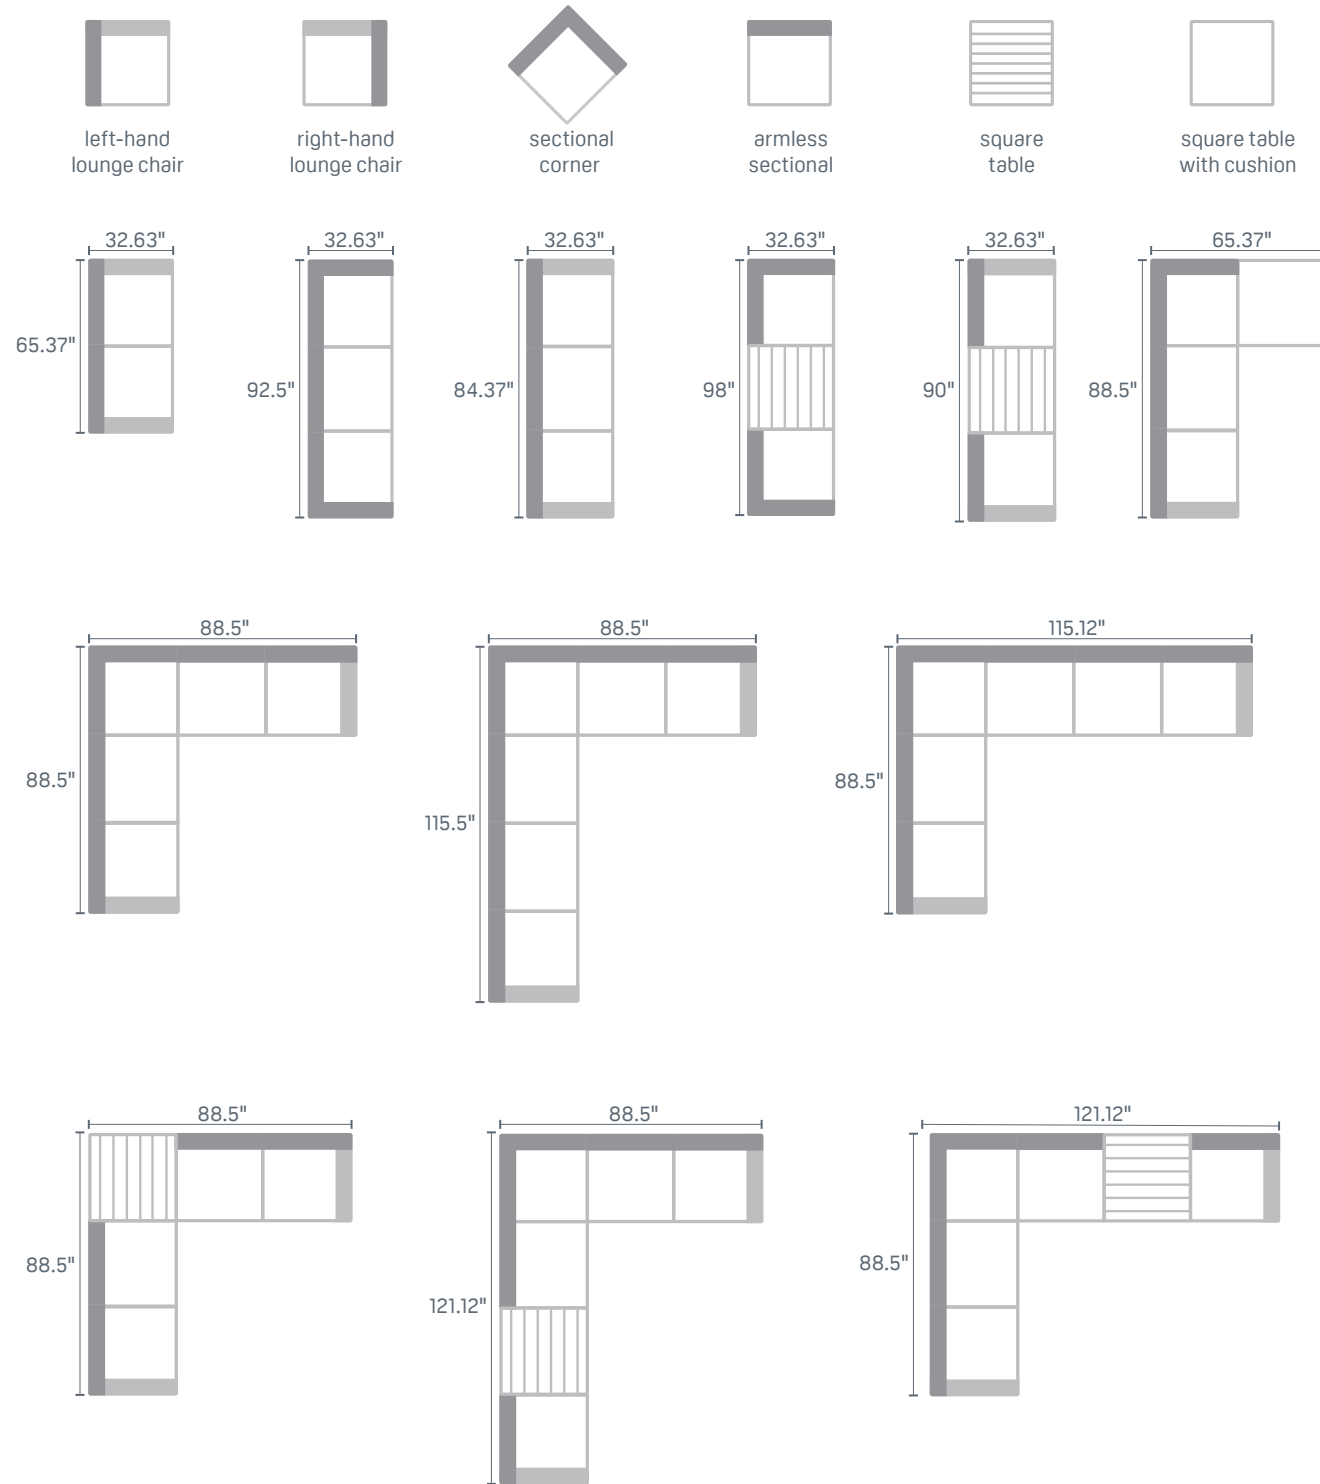

palm beach modular deep seating

suggested furniture configurations

PB-1600
Palm Beach Armless Sectional (Frame Only)
 31.75\"/>

PB-1606
Palm Beach Lounge Chair (Frame Only)
 31.75\"/>

PB-1601
Palm Beach Sectional Corner (Frame Only)
 31.75\"/>