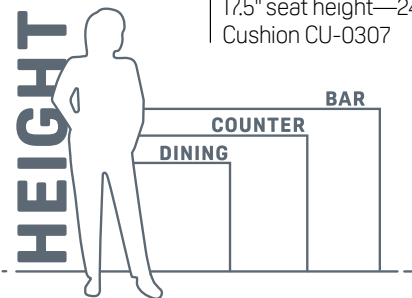

DINING

TABLE
29.5"
CHAIR
SEAT 17.5"
ARM 24.5"