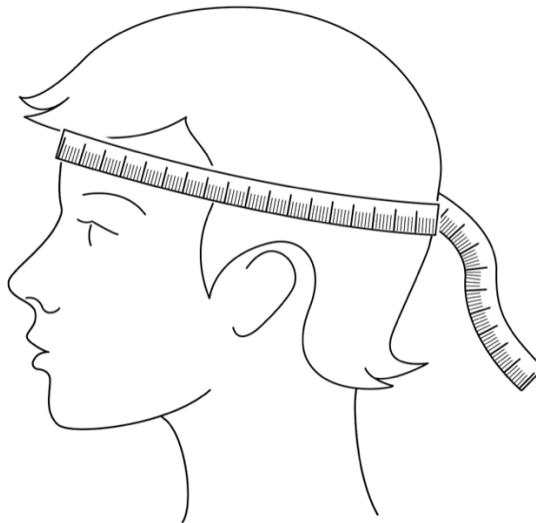

## Find your Smart Two helmet size

In order to find the correct helmet size, you loosely measure your head circumference with a measuring tape as shown in the drawing below.

Please note, that your Smart Two helmet size may depend on your head form, meaning that you may need a larger helmet than stated below, if you have a particularly broad or long skull.

Size Medium: 51-56 cm.

Size Large: 55-59 cm.

Size X-Large: 58-61 cm.

Enjoy your YAKKAY