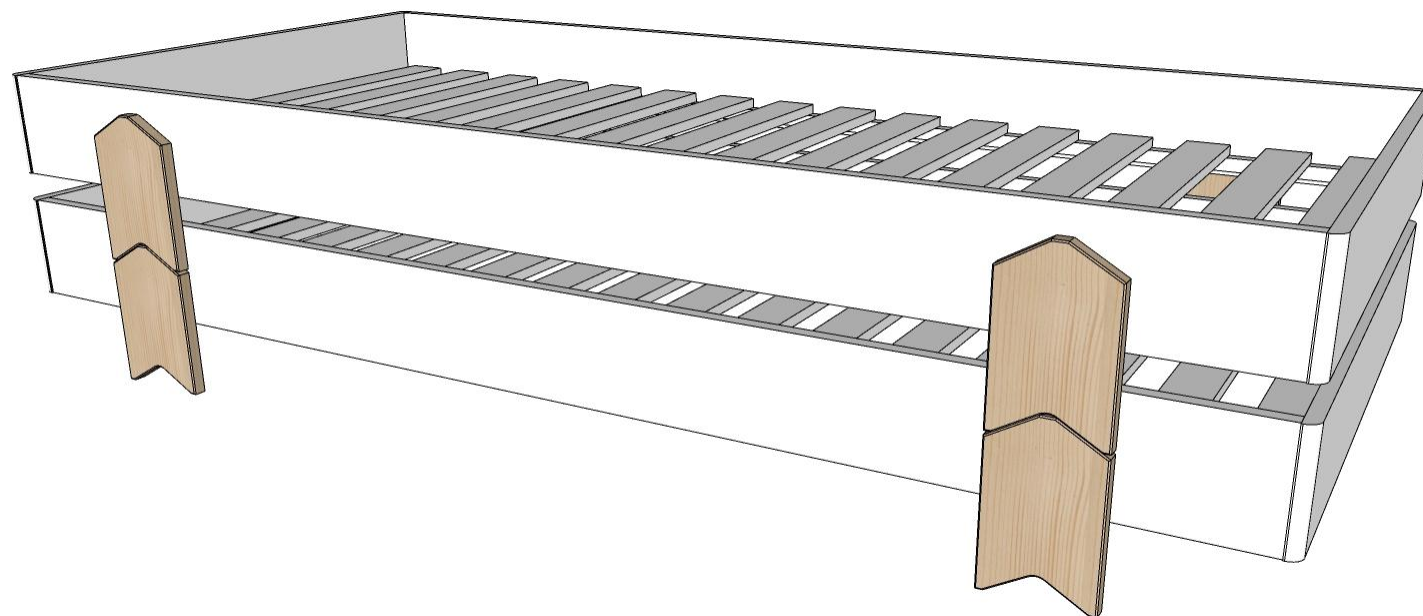

SATIN WHITE

PINE WOOD
NATURAL

L: 2036 mm D: 976 mm H: 275 mm
Innersize 2000x900 mm
Max mattress height : 150 mm

MODEL : MODULO MDBE91..

DATE: 22/10/2020

MODEL : MODULO MDBE91..

DATE: 22/10/2020

MODEL : MODULO MDBE91..