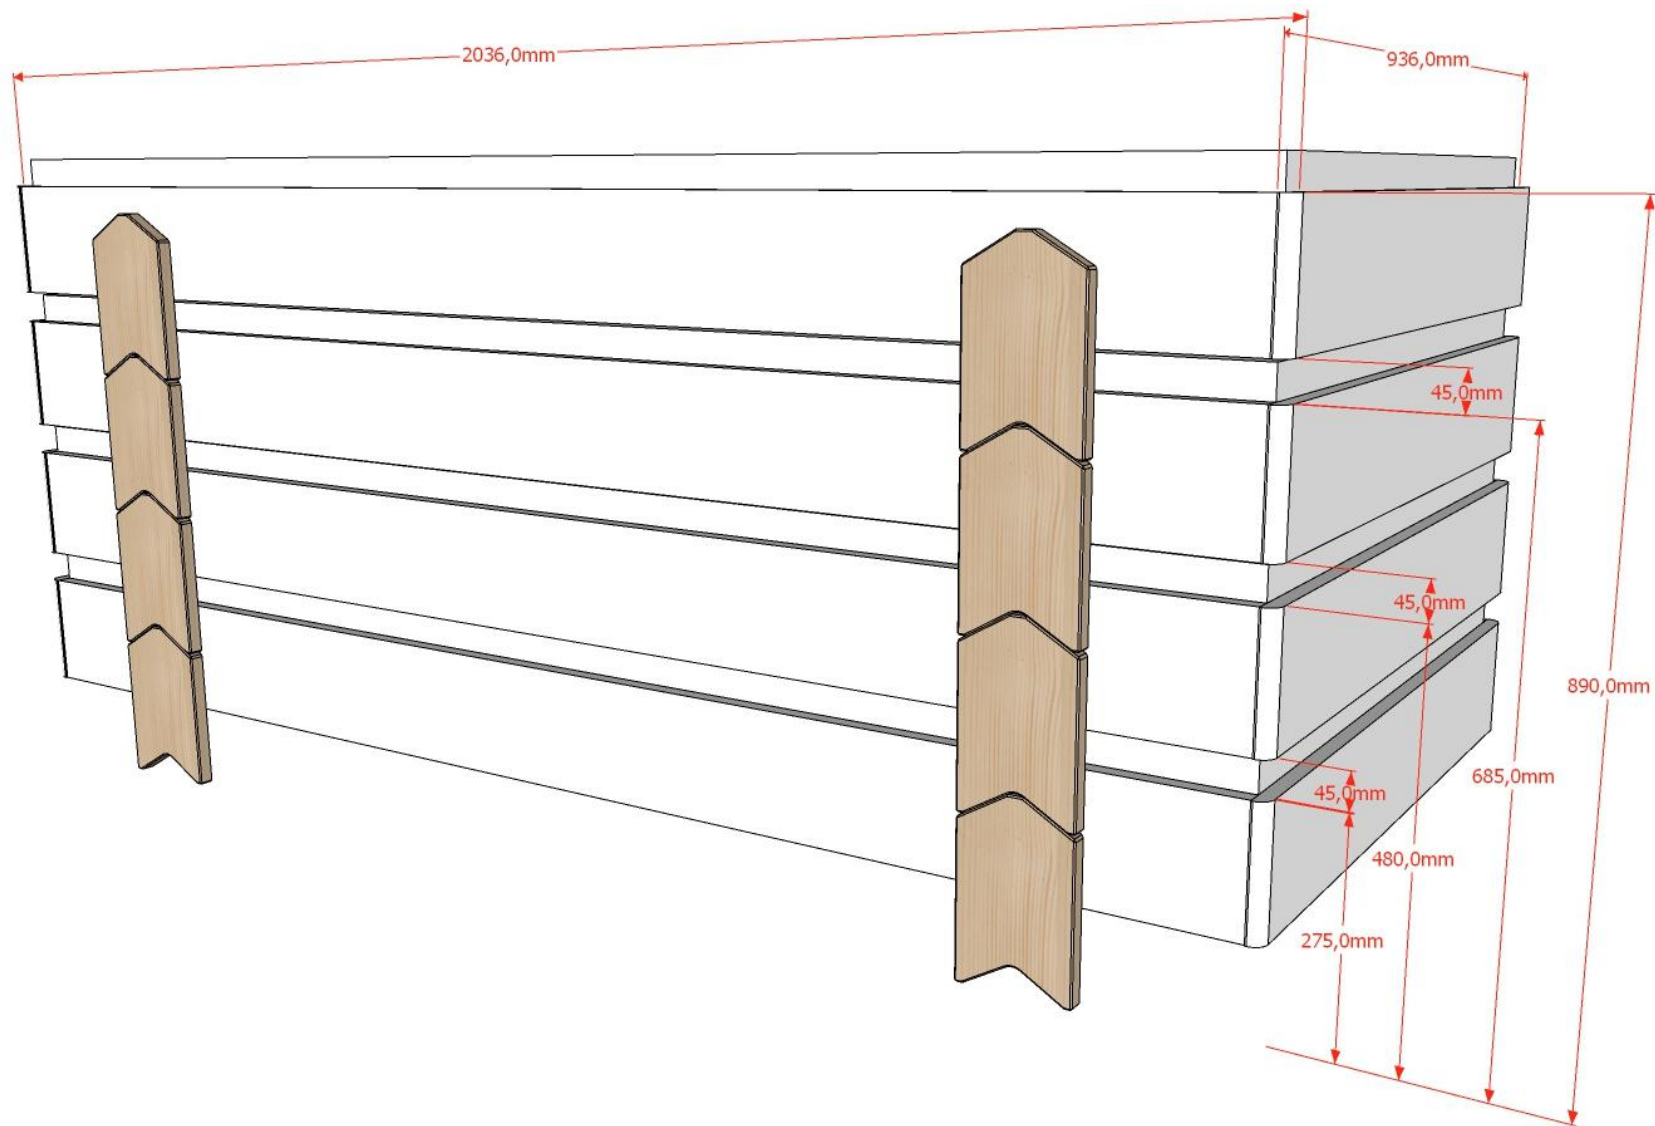

SATIN WHITE

PINE WOOD
NATURAL

L: 2036 mm D: 976 mm H: 275 mm
Innersize 2000x900 mm
Max mattress height : 150 mm

MODEL : MODULO MDBE91..

DATE: 22/10/2020

MODEL : MODULO MDBE91..

DATE: 22/10/2020

MODEL : MODULO MDBE91..