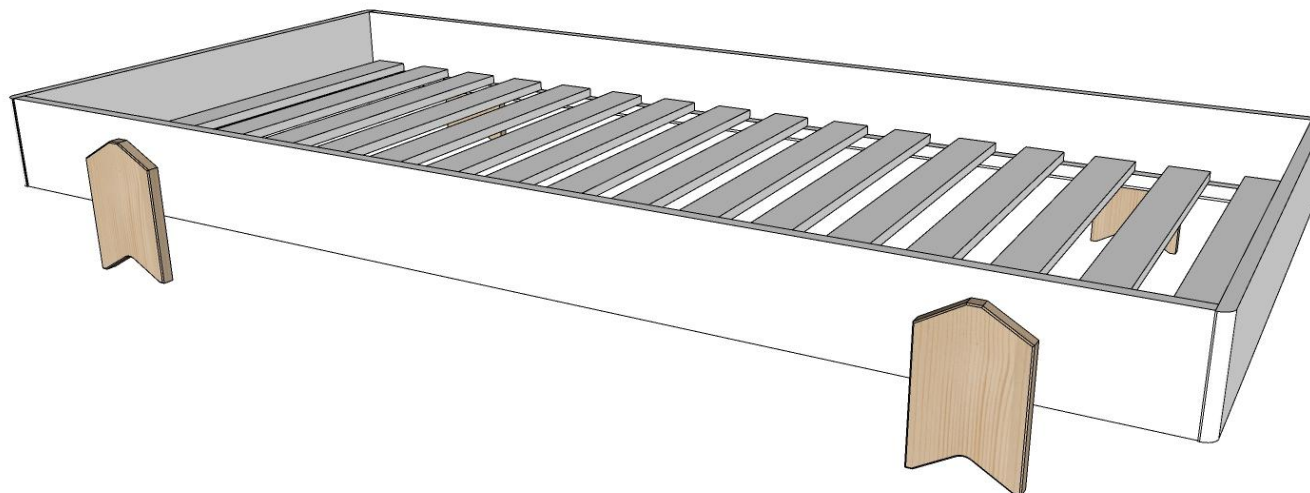

SATIN WHITE

PINE WOOD
NATURAL

L: 2036 mm D: 976 mm H: 275 mm
Innersize 2000x900 mm
Max mattress height : 150 mm

MODEL : MODULO MDBE91..

DATE: 22/10/2020

MODEL : MODULO MDBE91..

DATE: 22/10/2020

MODEL : MODULO MDBE91..