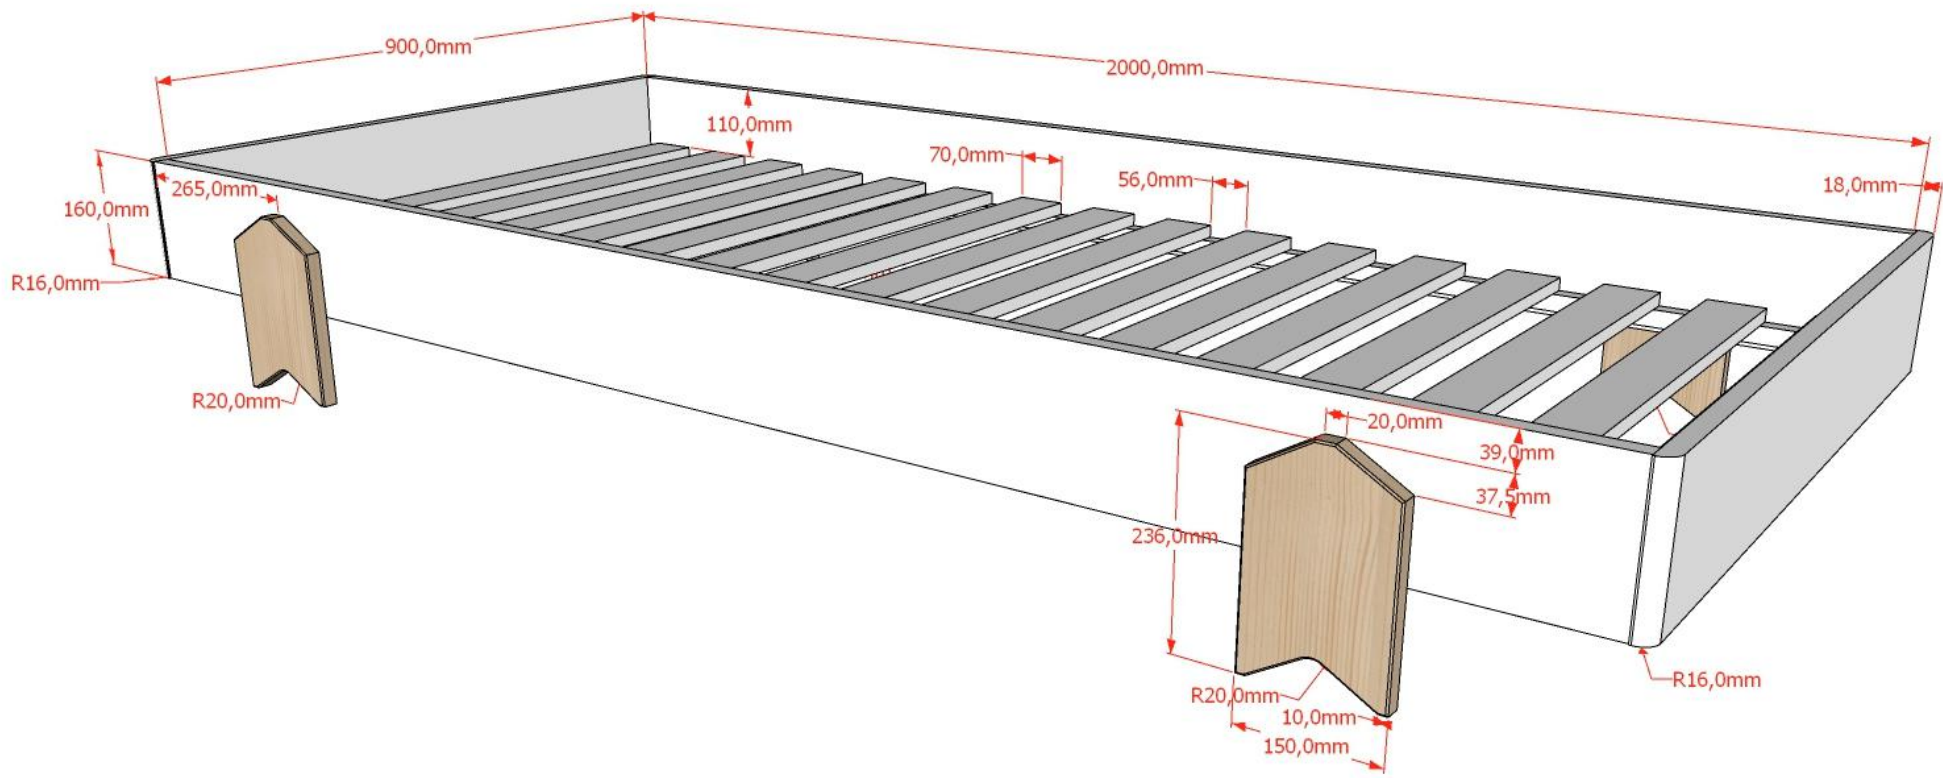

SATIN WHITE

PINE WOOD
NATURAL

L: 2036 mm D: 976 mm H: 275 mm
Innersize 2000x900 mm
Max mattress height : 150 mm

MODEL : MODULO MDBE91..

DATE: 22/10/2020

MODEL : MODULO MDBE91..

DATE: 22/10/2020

MODEL : MODULO MDBE91..