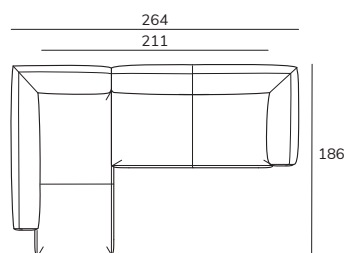

maverick a8

combinatie

daybed medium links
2,5 zits arm rechts