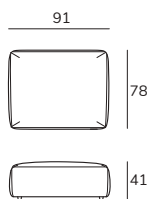

## maverick daybed medium rechts

186 cm

BxDxH cm 91x186x67

## maverick daybed large links

203 cm

BxDxH cm 91x203x67

## maverick daybed large rechts

203 cm

BxDxH cm 91x203x67

## maverick poef large

91x78 cm

BxDxH cm 91x78x41