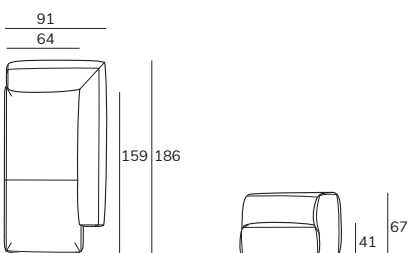

## maverick 3 zits

227 cm

BxDxH cm 227x91x67

## maverick daybed medium links

186 cm

BxDxH cm 91x186x67

## maverick daybed medium rechts

186 cm

BxDxH cm 91x186x67

## maverick daybed large links

203 cm

BxDxH cm 91x203x67