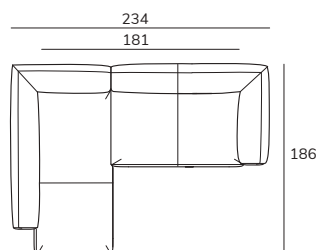

maverick a6

combinatie

daybed medium links
2 zits arm rechts