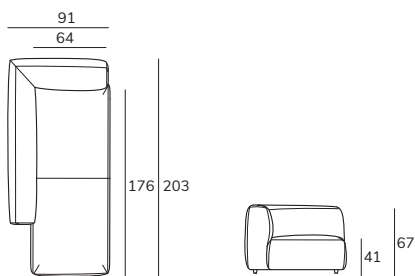

## maverick daybed medium links

186 cm

BxDxH cm 91x186x67

## maverick daybed medium rechts

186 cm

BxDxH cm 91x186x67

## maverick daybed large links

203 cm

BxDxH cm 91x203x67

## maverick daybed large rechts

203 cm

BxDxH cm 91x203x67