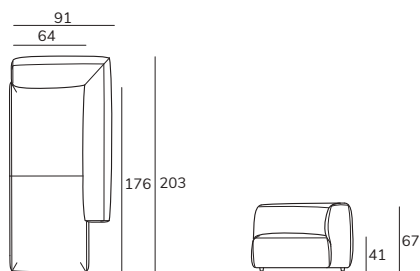

## maverick daybed medium links

186 cm

BxDxH cm 91x186x67

## maverick daybed medium rechts

186 cm

BxDxH cm 91x186x67

## maverick daybed large links

203 cm

BxDxH cm 91x203x67

## maverick daybed large rechts

203 cm

BxDxH cm 91x203x67