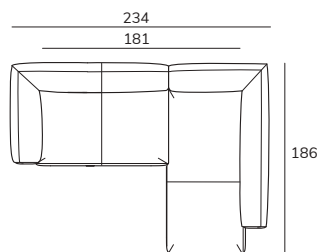

## maverick daybed medium rechts

186 cm

BxDxH cm 91x186x67

## maverick daybed large links

203 cm

BxDxH cm 91x203x67

## maverick daybed large rechts

203 cm

BxDxH cm 91x203x67

## maverick poef large

91x78 cm

BxDxH cm 91x78x41