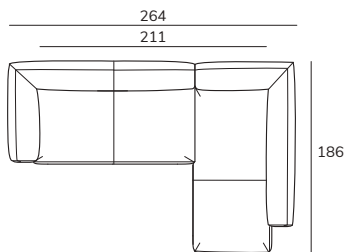

maverick a7

combinatie

2,5 zits arm links
daybed medium rechts