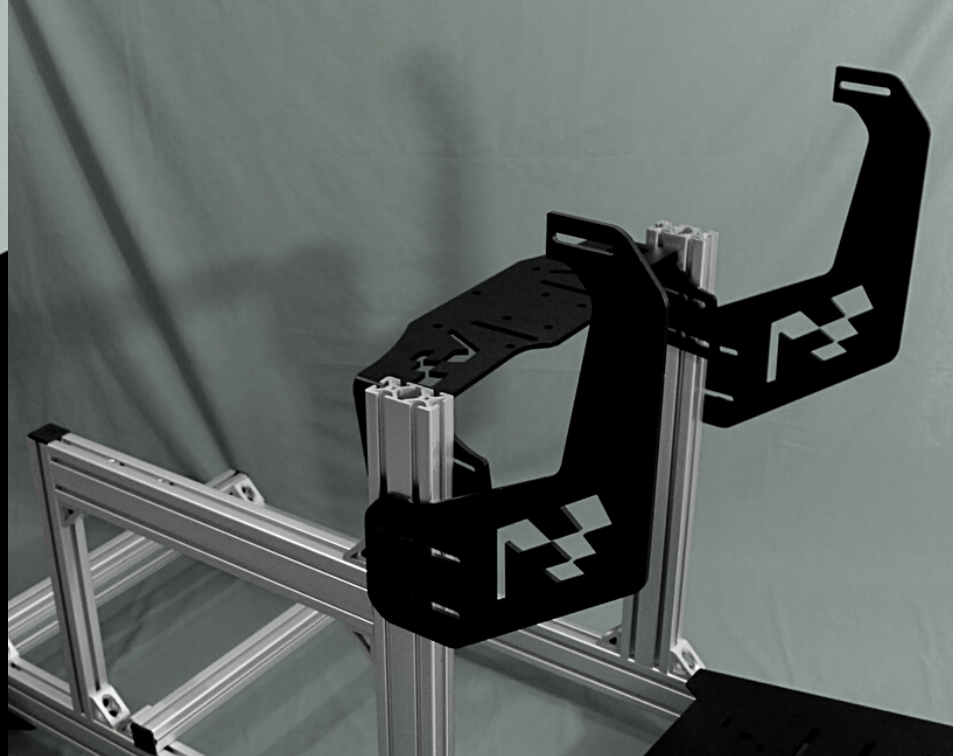

ADVANCED SIMRACING

IM1 & IM3 ASSEMBLY GUIDE

NOT A RENDER

Tools
- measuring tape
- allen key 3/16

All the pieces

ADVANCED SIMRACING

MC1 ASSEMBLY GUIDE

NOT A RENDER