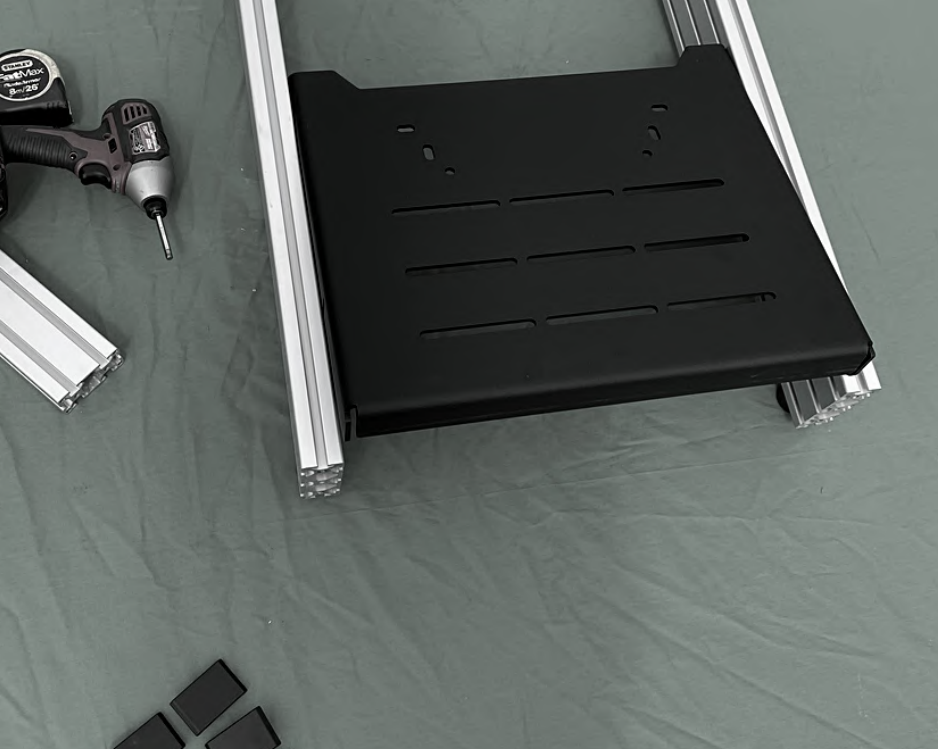

ADVANCED SIMRACING

ASR4/6 ASSEMBLY GUIDE

Tools

- measuring tape
- allen key M-5 & 6
- allen key 3/16

**22" FROM THE
REAR
(NON THREADED
END)**

**INSTALL
REAR PART**

**ASR6
ADJUSTABLE
FEET**

3 OPTIONS
- STD WHEELDECK
- DD SIDE
- DD SIDE + FRONT MOUNT