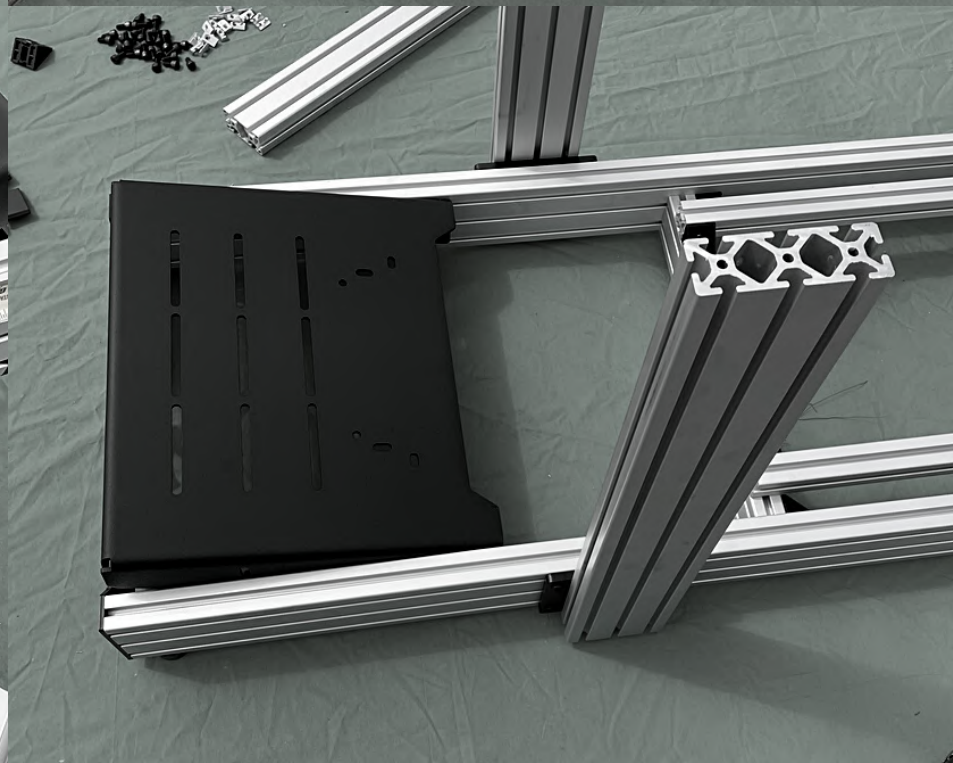

ADVANCED SIMRACING

ASR4/6 ASSEMBLY GUIDE

Tools

- measuring tape
- allen key M-5 & 6
- allen key 3/16

**22" FROM THE
REAR
(NON THREADED
END)**

**INSTALL
REAR PART**

**ASR6
ADJUSTABLE
FEET**

3 OPTIONS
- STD WHEELDECK
- DD SIDE
- DD SIDE + FRONT MOUNT