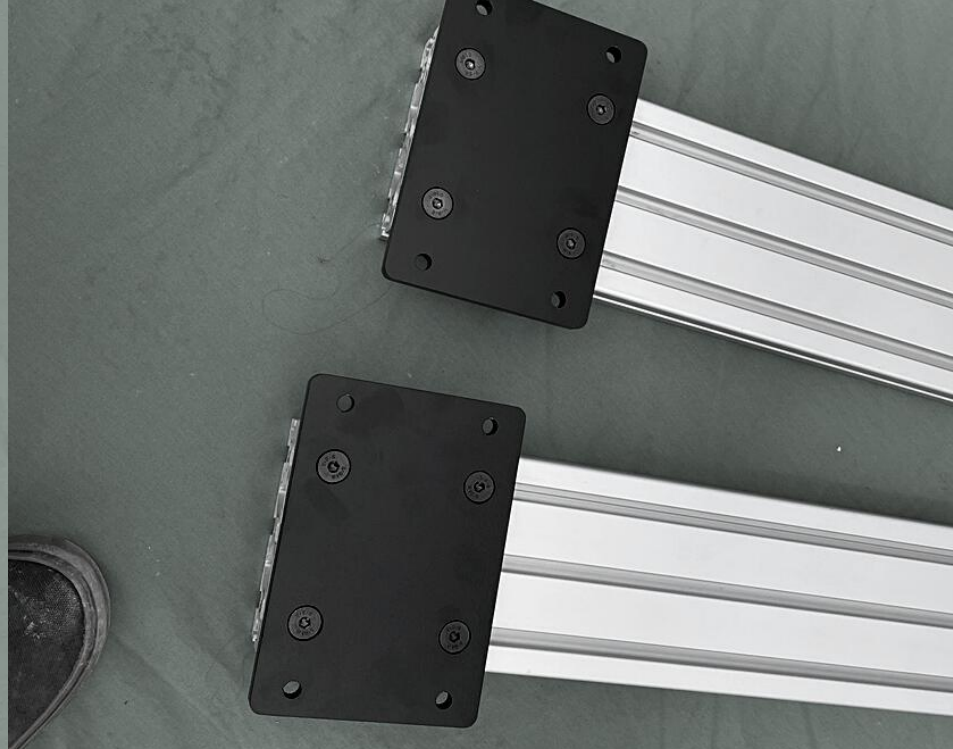

ADVANCED SIMRACING

ASR4/6 ASSEMBLY GUIDE

Tools

- measuring tape
- allen key M-5 & 6
- allen key 3/16

**22" FROM THE
REAR
(NON THREADED
END)**

**INSTALL
REAR PART**

**ASR6
ADJUSTABLE
FEET**

3 OPTIONS
- STD WHEELDECK
- DD SIDE
- DD SIDE + FRONT MOUNT