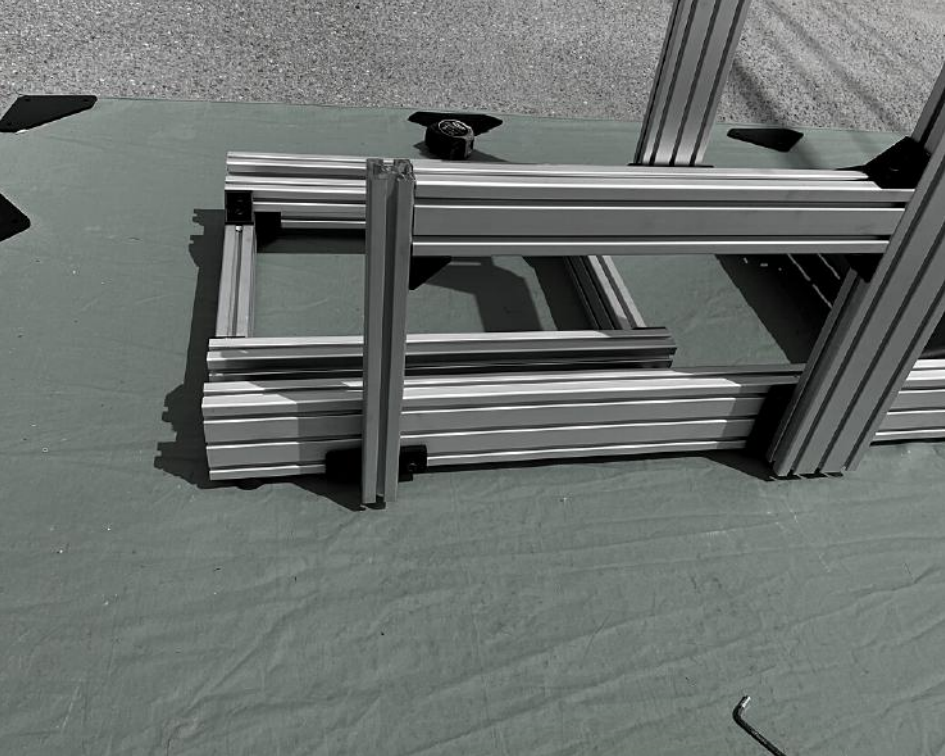

ADVANCED SIMRACING

ASR4/6 ASSEMBLY GUIDE

Tools

- measuring tape
- allen key M-5 & 6
- allen key 3/16

**22" FROM THE
REAR
(NON THREADED
END)**

**INSTALL
REAR PART**

**ASR6
ADJUSTABLE
FEET**

3 OPTIONS
- STD WHEELDECK
- DD SIDE
- DD SIDE + FRONT MOUNT