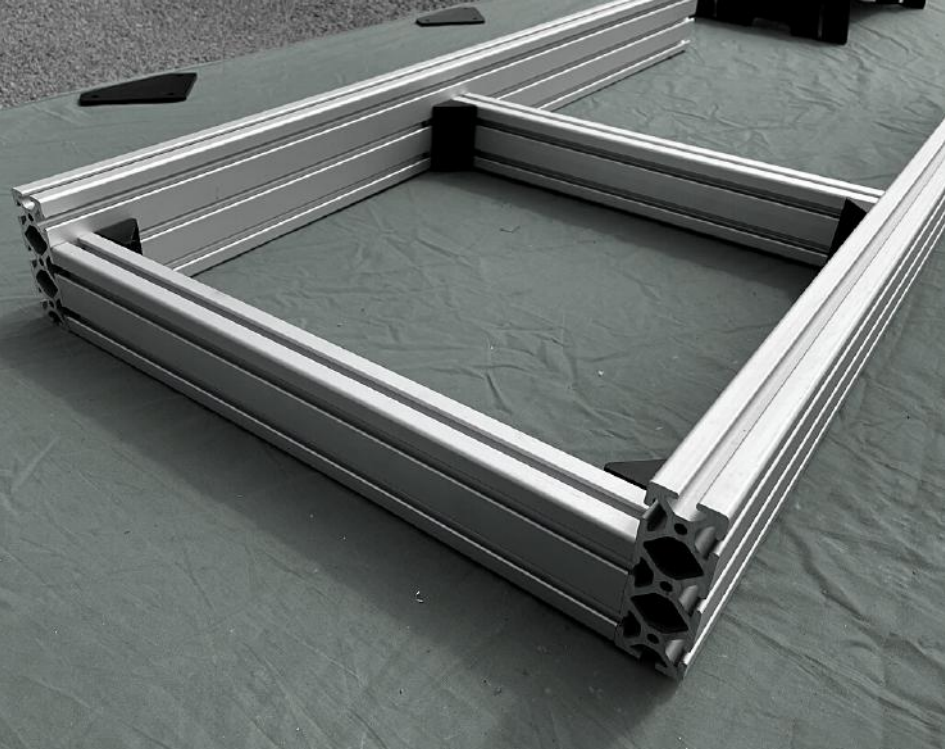

ADVANCED SIMRACING

ASR4/6 ASSEMBLY GUIDE

Tools

- measuring tape
- allen key M-5 & 6
- allen key 3/16

**22" FROM THE
REAR
(NON THREADED
END)**

**INSTALL
REAR PART**

**ASR6
ADJUSTABLE
FEET**

3 OPTIONS
- STD WHEELDECK
- DD SIDE
- DD SIDE + FRONT MOUNT