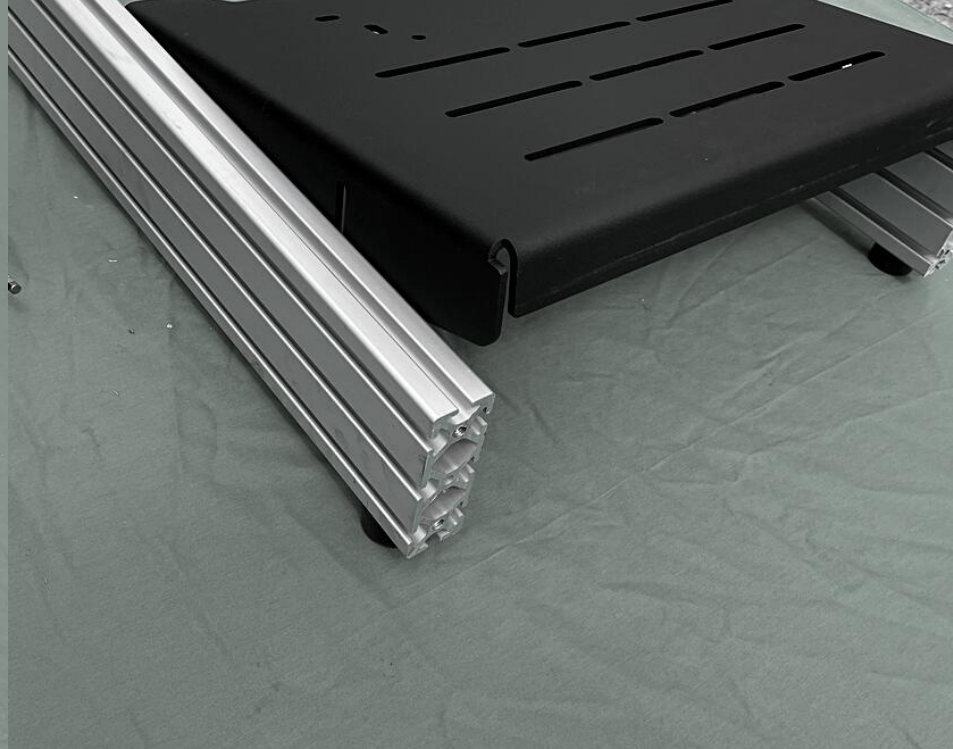

ADVANCED SIMRACING

ASR4/6 ASSEMBLY GUIDE

Tools

- measuring tape
- allen key M-5 & 6
- allen key 3/16

**22" FROM THE
REAR
(NON THREADED
END)**

**INSTALL
REAR PART**

**ASR6
ADJUSTABLE
FEET**

3 OPTIONS
- STD WHEELDECK
- DD SIDE
- DD SIDE + FRONT MOUNT