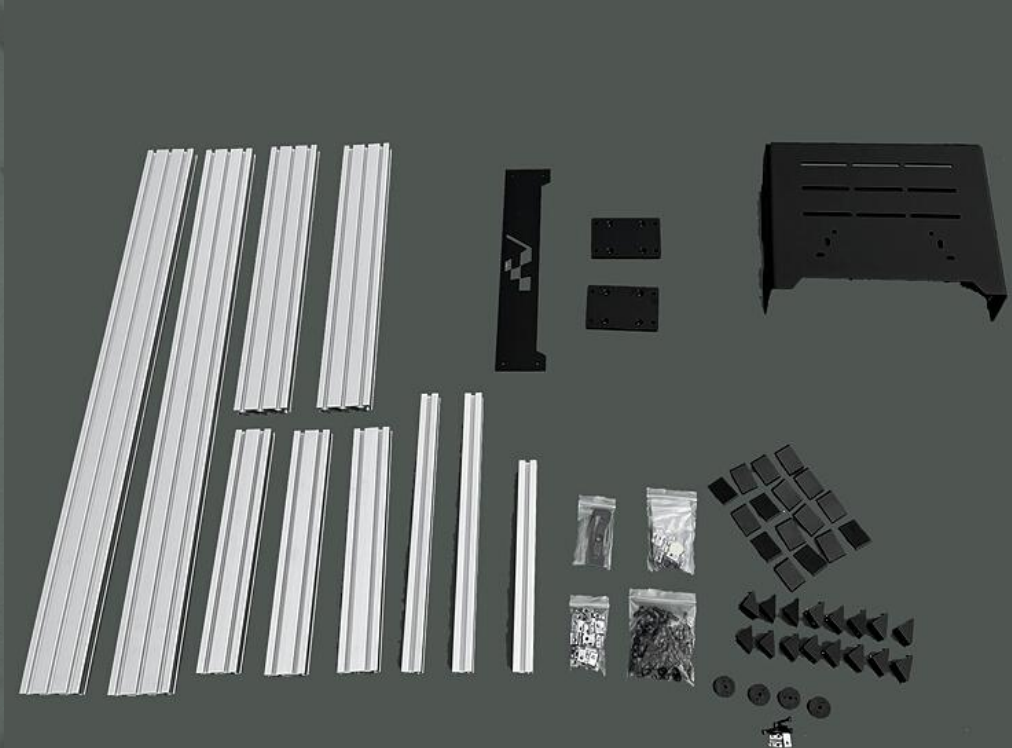

ADVANCED SIMRACING

ASR4/6 ASSEMBLY GUIDE

Tools

- measuring tape
- allen key M-5 & 6
- allen key 3/16

**22" FROM THE
REAR
(NON THREADED
END)**

**INSTALL
REAR PART**

**ASR6
ADJUSTABLE
FEET**

3 OPTIONS
- STD WHEELDECK
- DD SIDE
- DD SIDE + FRONT MOUNT