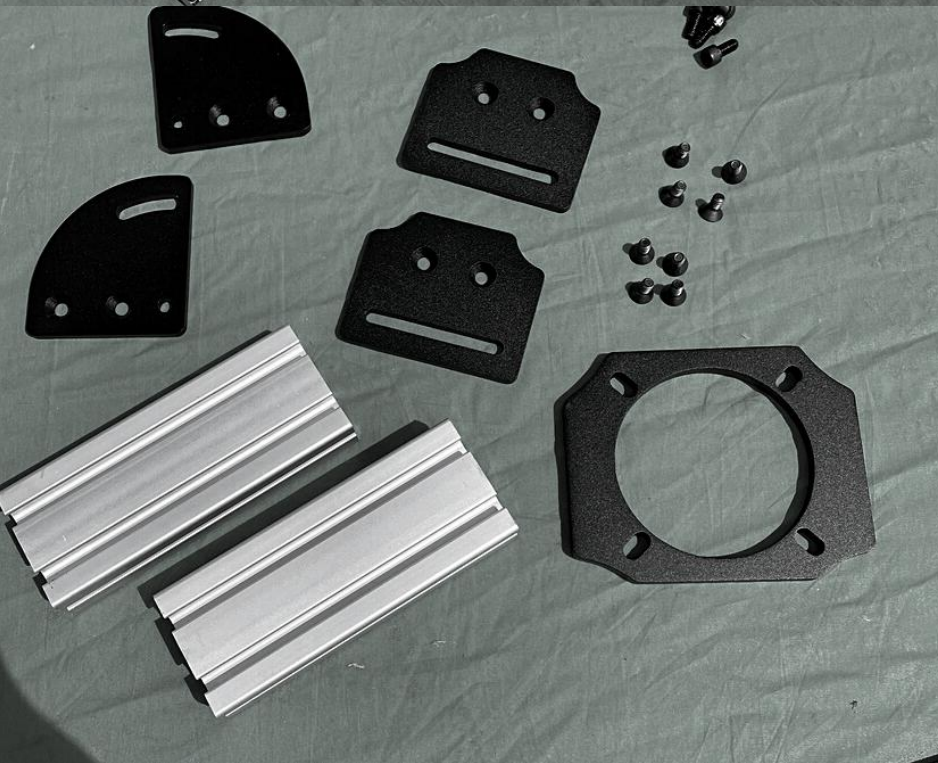

ADVANCED SIMRACING

ASR4/6 ASSEMBLY GUIDE

Tools

- measuring tape
- allen key M-5 & 6
- allen key 3/16

**22" FROM THE
REAR
(NON THREADED
END)**

**INSTALL
REAR PART**

**ASR6
ADJUSTABLE
FEET**

3 OPTIONS
- STD WHEELDECK
- DD SIDE
- DD SIDE + FRONT MOUNT