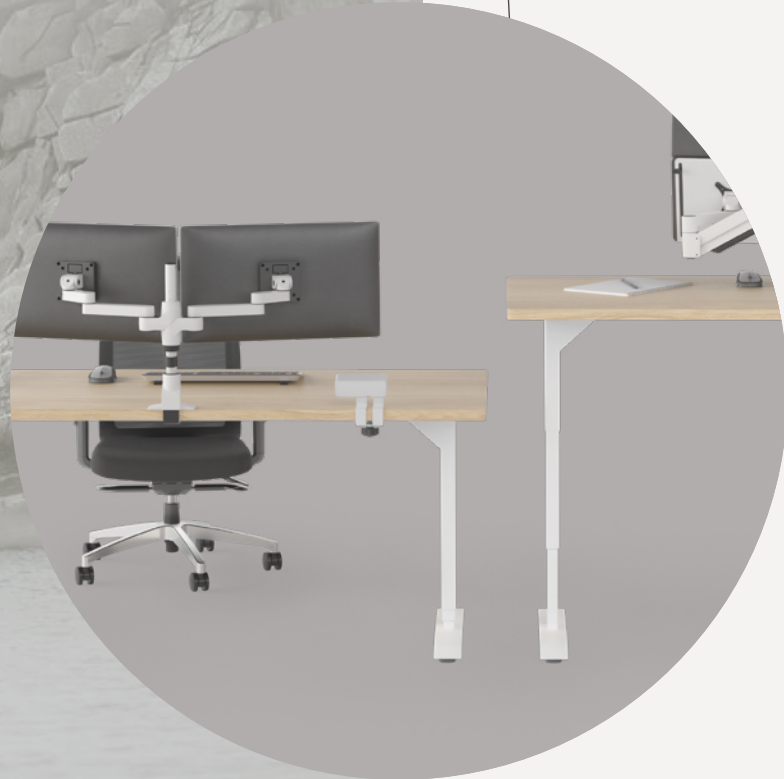

MORE WAYS
TO WORK
YOUR WAY.

IKU | SEATING COLLECTION

HAT
COLLECTIVE™
HUMAN ACTIVE TECHNOLOGY

360 WORKSPACE.

INTELLIGENT WORK TOOLS

We use intelligent work tools to help you build a complete, individualized 360 Workspace. Our tables, monitor arms, storage, power and accessories combine to create healthy, productive work environments. HAT Collective's seating collection, Iku, completes this comprehensive product offering, empowering you to work your way.

READY, SET, IKU

Iku is our original ergonomic seating solution. Its synchro-control promotes natural body movement while key adjustments guarantee the correct height, depth, and positioning for individual users. Japanese for "to go," Iku is an instinctive chair that will propel you into a healthier, more productive workday.

MORE THAN A WORKSTATION.

INTELLIGENT WORK TOOLS

We use intelligent work tools to help you build a complete, individualized 360 Workspace. Our tables, monitor arms, storage, power and accessories combine to create healthy, productive work environments. HAT Collective's seating collection, Iku, completes this comprehensive product offering, empowering you to work your way.