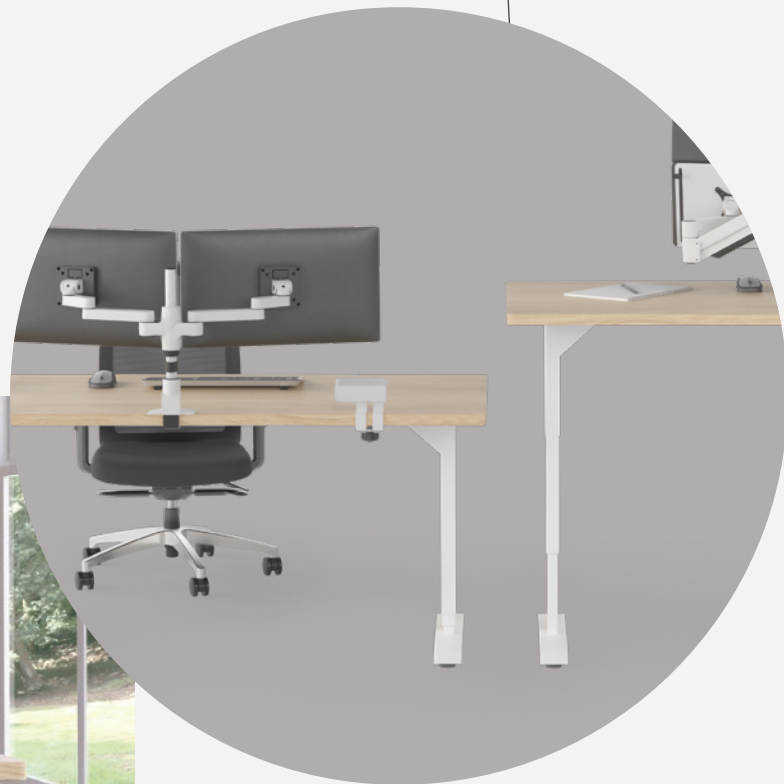

MORE WAYS
TO WORK
YOUR WAY.

IKU | SEATING COLLECTION

HAT
COLLECTIVE™
HUMAN ACTIVE TECHNOLOGY

360 WORKSPACE.

INTELLIGENT WORK TOOLS

We use intelligent work tools to help you build a complete, individualized 360 Workspace. Our tables, monitor arms, storage, power and accessories combine to create healthy, productive work environments. HAT Collective's seating collection, Iku, completes this comprehensive product offering, empowering you to work your way.

READY, SET, IKU

Iku is our original ergonomic seating solution. Its synchro-control promotes natural body movement while key adjustments guarantee the correct height, depth, and positioning for individual users. Japanese for "to go," Iku is an instinctive chair that will propel you into a healthier, more productive workday.

MORE THAN A WORKSTATION.

INTELLIGENT WORK TOOLS

We use intelligent work tools to help you build a complete, individualized 360 Workspace. Our tables, monitor arms, storage, power and accessories combine to create healthy, productive work environments. HAT Collective's seating collection, Iku, completes this comprehensive product offering, empowering you to work your way.

ABOUT IKU

- Mesh backrest with four-position adjustment
- 11 armrest positions and 2.3 inches of seat depth adjustment
- Choose from black nylon or upscale, polished aluminum base
- Easy-glide casters are suitable for use on hardwood or carpeted floors
- Have your standard black-on-black Iku in just 3 days or add customizations