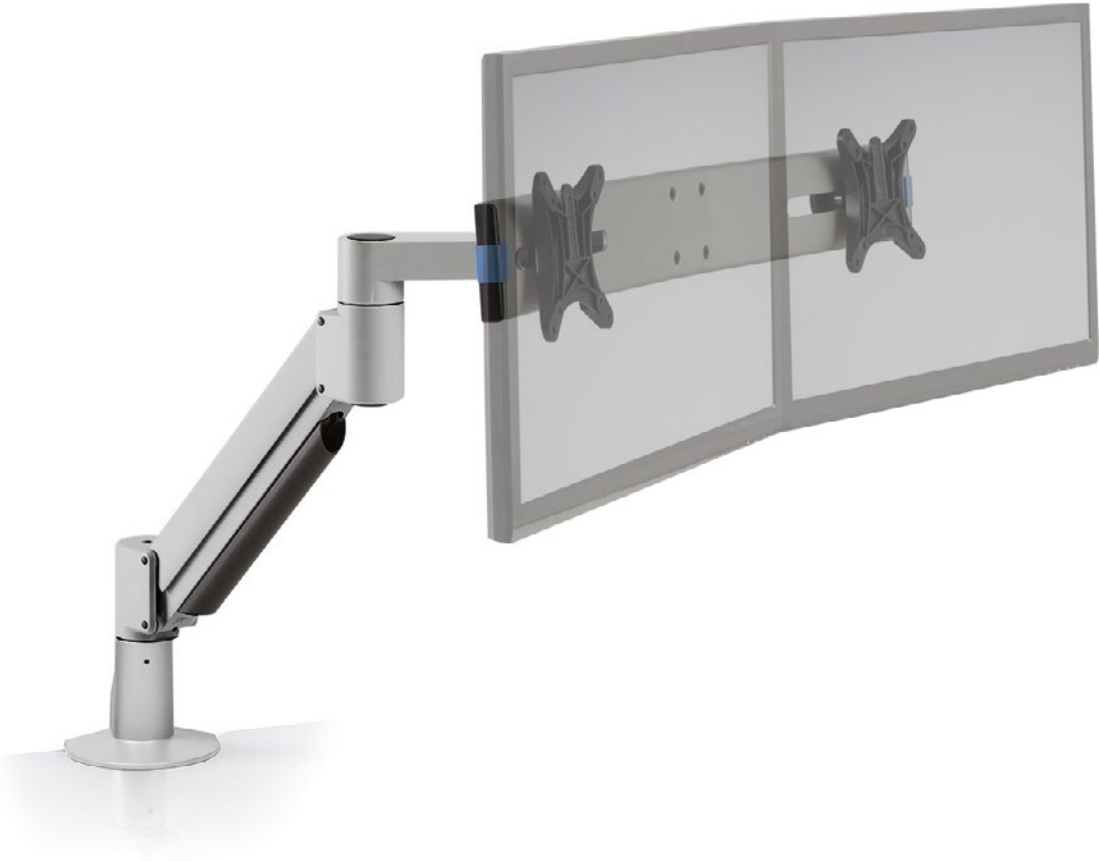

# 7000-SWITCH

MONITOR ARMS

HAT  
DESIGN WORKS™  
HUMAN ACTIVE TECHNOLOGY

# WORK IN GREATER COMFORT.

Save valuable desk space by mounting dual flat panel monitors to a single mount. With the 7000-Switch, both monitors will float above your desktop, allowing you to quickly and easily adjust monitor height and position. The dual monitors can be positioned either side-by-side or one above the other.

## FEATURES

- **Responsive:** Instantly raise and lower the monitors with one handed repositioning.
- **Flexible:** Monitors can be positioned horizontally (side-by-side) or vertically (stacked one over another).
- **Fast:** Quick-install/quick-release mechanism instantly and securely snaps monitors into position.
- **Integrated:** Cable management routes cables underneath the dual monitor arm.
- **Easy:** Mount installation is performed above desk for quick and easy set-up.
- **Compatible:** VESA-monitor compatible – 75 & 100mm VESA adapters included.

### Dimensions

Screen Size: Up to 24"  
 Height Adjustment: 16"  
 Extension Range: 24"  
 Max Monitor Height: 17"  
 Weight Capacity: 3.5 – 13 lbs. per monitor  
 Mount: Desk Edge, Grommet  
 Compatibility: Up to 1.5" desk thickness