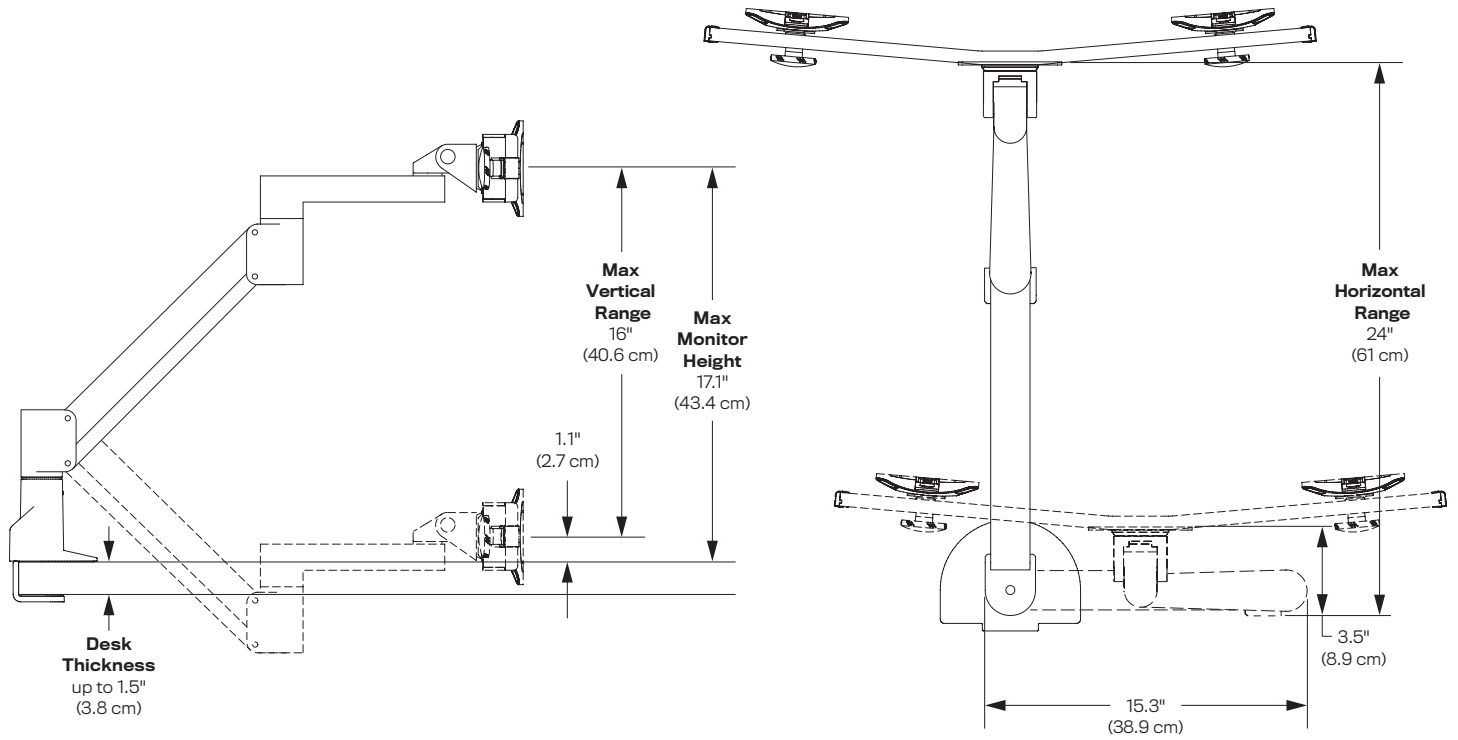

CAPABILITIES