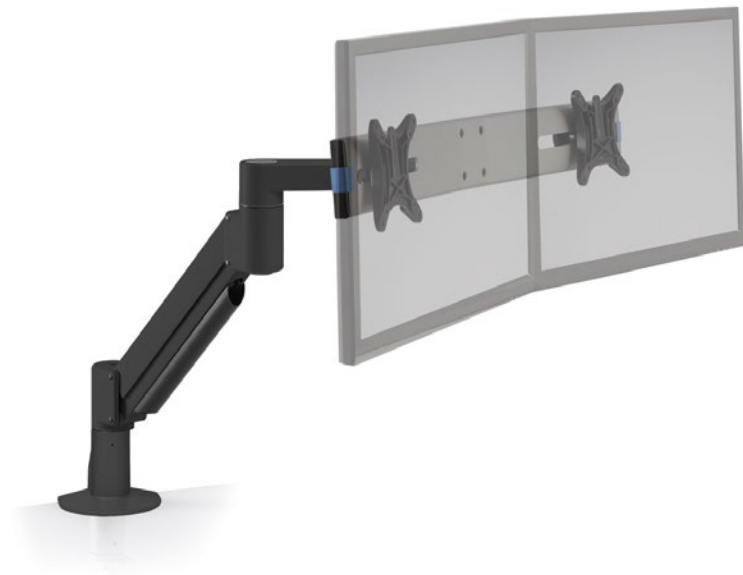

# 7000-SWITCH

MONITOR ARMS

HAT  
DESIGN WORKS™  
HUMAN ACTIVE TECHNOLOGY

# WORK IN GREATER COMFORT.

Save valuable desk space by mounting dual flat panel monitors to a single mount. With the 7000-Switch, both monitors will float above your desktop, allowing you to quickly and easily adjust monitor height and position. The dual monitors can be positioned either side-by-side or one above the other.

## FEATURES

- **Responsive:** Instantly raise and lower the monitors with one handed repositioning.
- **Flexible:** Monitors can be positioned horizontally (side-by-side) or vertically (stacked one over another).
- **Fast:** Quick-install/quick-release mechanism instantly and securely snaps monitors into position.
- **Integrated:** Cable management routes cables underneath the dual monitor arm.
- **Easy:** Mount installation is performed above desk for quick and easy set-up.
- **Compatible:** VESA-monitor compatible – 75 & 100mm VESA adapters included.

### Dimensions

Screen Size: Up to 24"  
 Height Adjustment: 16"  
 Extension Range: 24"  
 Max Monitor Height: 17"  
 Weight Capacity: 3.5 – 13 lbs. per monitor  
 Mount: Desk Edge, Grommet  
 Compatibility: Up to 1.5" desk thickness