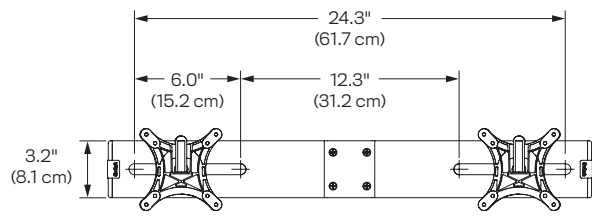

CAPABILITIES