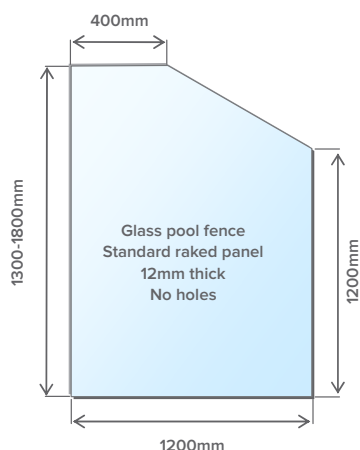

12mm Frameless Glass Hydraulic Gate Panels

PRODUCT DIAGRAM

PRODUCT SPECS

- Glass gate panels for frameless pool fences
- Toughened Grade A Safety Glass
- 1200mm high
- 12mm thick
- Tipped safety corners
- Flat polished edges
- Holes to mount hydraulic hinges
- **Independently tested and certified by NATA to meet Australian Standards**
- Requires matching glass hinge panel (above) or can be mounted to a wall using a Hydraulic Wall to Glass hinge (see p19)

FOR USE WITH:
POLARIS Hydraulic Hinges

Glass Pool Fencing

Pool Fencing - Frameless - 12mm **Raked** Panels

PRODUCT DIAGRAM

ITEM CODE	HEIGHT (MM)	WIDTH (MM)	THICKNESS (MM)	WEIGHT (KG)
GP 12MM RAKED 1300	1300	1200	12	47
GP 12MM RAKED 1400	1400	1200	12	50
GP 12MM RAKED 1500	1500	1200	12	54
GP 12MM RAKED 1600	1600	1200	12	58
GP 12MM RAKED 1700	1700	1200	12	61
GP 12MM RAKED 1800	1800	1200	12	65

These panels are standard sizes and kept in stock at all times. We also regularly provide custom-made glass for our clients. If you need a slightly different panel, no problems—please ask

Pool Fencing - Frameless - 12mm **Pinned** Panels