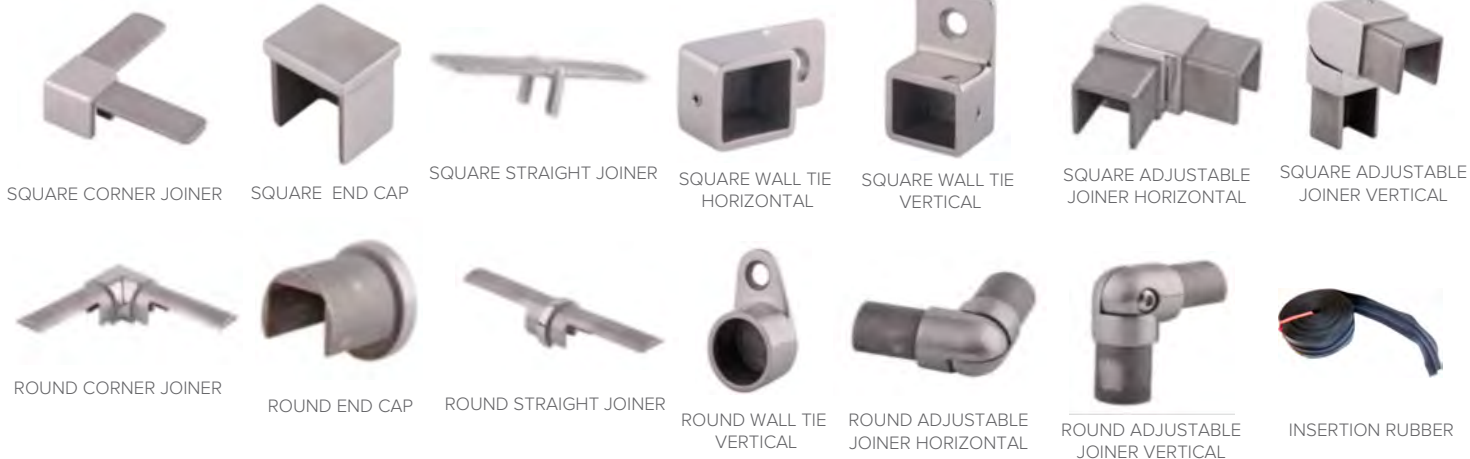

HRAIL 50X10
5800 LENGTH

HRAIL 50X10 SS
CORNER

HRAIL 50X10 SS
CORNER ADJUST

HRAIL 50X10 SS
END CAP

HRAIL 50X10 SS
JOINER

HRAIL 50X10 SS
HEIGHT ADJUSTABLE JOINER

HRAIL 50X10 SS
WALL TIE

LOCTITE 638
RETAINING COMPOUND

HRAIL 50X10 SS WALL TIE OFFSET
55MM

HRAIL 50X10 SS WALL TIE OFFSET
100MM

HRAIL 50X10 SS
STANDOFF SLOTTED

U-Channel Handrail System

PRODUCT SPECS

- Modular U-Channel handrail system
- Components can be glued, tapped or welded, depending on application
- No site polishing required
- All come in mirror finish and are manufactured from marine grade 316 stainless steel
- No silicone required with insertion rubber
- 25mm dia. round and 25mm x 21mm square lengths - 5800mm each

Glass Gate Hinges

PRODUCT SPECS

- Self closing, pool fence compliant
- Value range of spring hinges
- Premium range of hydraulic hinges to suit glass hinge and gate panels
- All mirror finish marine grade 316 stainless steel