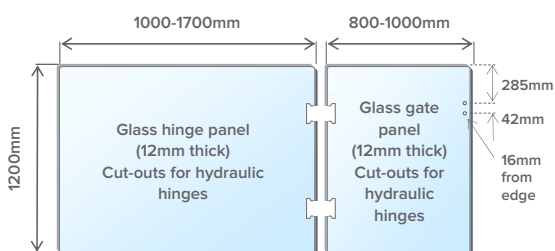

FOR USE WITH:
Spring Hinges

Glass Pool Fencing

12mm Frameless Glass Hydraulic Hinge Panels

PRODUCT SPECS

- Glass hinge panels for frameless pool fences
- Toughened Grade A Safety Glass
- 1200mm high
- 12mm thick
- Tipped safety corners
- Flat polished edges
- For use with friction spigots
- Cut-outs to mount hydraulic hinges
- **Independently tested and certified by NATA to meet Australian Standards**
- For use with matching glass gate panel (below)

*Seek advice for the best use of these panels

ITEM CODE			HEIGHT (MM)	WIDTH (MM)	THICKNESS (MM)	WEIGHT (KG)
*GHHYD	12MM	1000	1200	1000	12	36
*GHHYD	12MM	1100	1200	1100	12	40
GHHYD	12MM	1200	1200	1200	12	43
GHHYD	12MM	1300	1200	1300	12	47
GHHYD	12MM	1400	1200	1400	12	50
GHHYD	12MM	1500	1200	1500	12	54
GHHYD	12MM	1600	1200	1600	12	58
GHHYD	12MM	1700	1200	1700	12	61

12mm Frameless Glass Hydraulic Gate Panels

PRODUCT DIAGRAM

PRODUCT SPECS

- Glass gate panels for frameless pool fences
- Toughened Grade A Safety Glass
- 1200mm high
- 12mm thick
- Tipped safety corners
- Flat polished edges
- Holes to mount hydraulic hinges
- **Independently tested and certified by NATA to meet Australian Standards**
- Requires matching glass hinge panel (above) or can be mounted to a wall using a Hydraulic Wall to Glass hinge (see p19)