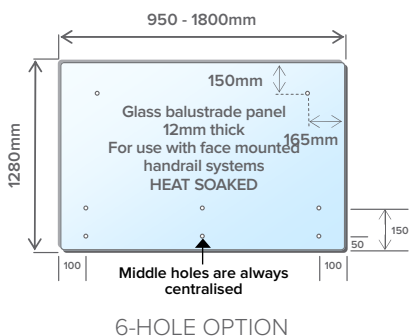

ITEM CODE	HEIGHT (MM)	WIDTH (MM)	THICKNESS (MM)	WEIGHT (KG)
GBNH 12MM 0800	970	800	12	23
GBNH 12MM 0850	970	850	12	24
GBNH 12MM 0900	970	900	12	26
GBNH 12MM 0950	970	950	12	27
GBNH 12MM 1000	970	1000	12	29
GBNH 12MM 1050	970	1050	12	31
GBNH 12MM 1100	970	1100	12	32
GBNH 12MM 1150	970	1150	12	33
GBNH 12MM 1200	970	1200	12	35
GBNH 12MM 1250	970	1250	12	36
GBNH 12MM 1300	970	1300	12	38
GBNH 12MM 1350	970	1350	12	39
GBNH 12MM 1400	970	1400	12	41
GBNH 12MM 1450	970	1450	12	42
GBNH 12MM 1500	970	1500	12	44
GBNH 12MM 1600 (These panels require 3 spigots)	970	1600	12	47
GBNH 12MM 1700 (These panels require 3 spigots)	970	1700	12	50
GBNH 12MM 1800 (These panels require 3 spigots)	970	1800	12	53

WE CAN ALSO ORDER CUSTOM SIZES IF REQUIRED

Glass Balustrade

Pin Fixed - 12mm Glass Panels For **Side-Mounted** Handrails

PRODUCT DIAGRAM

PRODUCT SPECS

- Suitable for pin fixed (stand-off) balustrade.
- 2 holes for side mounted handrails
- Panels 900mm and below require 4 pins.
- Panels 950mm and above require 6 pins

ITEM CODE	HEIGHT (MM)	WIDTH (MM)	THICKNESS (MM)	WEIGHT (KG)
GBPH 12 0800 1280 HS	1280	800	12	23
GBPH 12 0850 1280 HS	1280	850	12	25
GBPH 12 0900 1280 HS	1280	900	12	26
GBPH 12 0950 1280 HS	1280	950	12	28
GBPH 12 1000 1280 HS	1280	1000	12	29
GBPH 12 1050 1280 HS	1280	1050	12	31
GBPH 12 1100 1280 HS	1280	1100	12	32
GBPH 12 1150 1280 HS	1280	1150	12	33
GBPH 12 1200 1280 HS	1280	1200	12	35
GBPH 12 1250 1280 HS	1280	1250	12	36
GBPH 12 1300 1280 HS	1280	1300	12	38
GBPH 12 1350 1280 HS	1280	1350	12	39
GBPH 12 1400 1280 HS	1280	1400	12	41
GBPH 12 1450 1280 HS	1280	1450	12	42
GBPH 12 1500 1280 HS	1280	1500	12	44