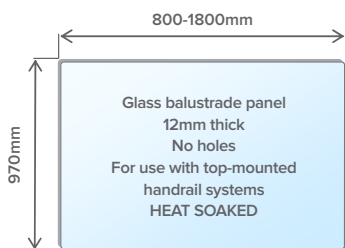

Glass Balustrade

Frameless - 12mm Glass Panels For **Top-Mounted** Handrails, **Heat Soaked**

PRODUCT DIAGRAM