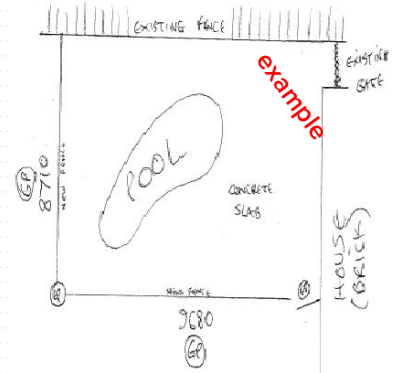

* All prices exclude GST.

For fast and accurate quotes, please send your drawing to sales@tradeglassdepot.com.au

KEY

- GLASS PANEL - GP
- GATE - GT
- EXISTING POST - EP
- SLOPE - SL
- LEVEL CHANGE - LC

				<p>POLARIS G-2-G</p>	<p>POLARIS W-2-G</p>	<p>SPRING G-2-G</p>	<p>POLARIS W-2-G</p>
<p>PRO VAL</p> <p>2205 BASE ROUND</p>	<p>PRO VAL</p> <p>2205 BASE SQUARE</p>	<p>PRO VAL</p> <p>2205 CORE ROUND</p>	<p>PRO VAL</p> <p>2205 CORE SQUARE</p>	<p>STAND OFF PIN FIXINGS</p>	<p>GATE & HINGE PANEL</p>	<p>U-CHANNEL HANDRAIL</p>	<p>SIDE-MOUNT HANDRAIL</p>