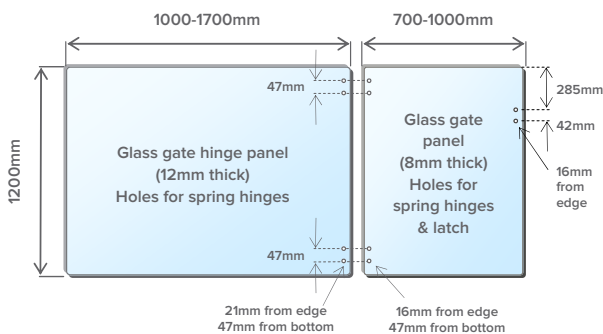

Glass Pool Fencing

12mm Frameless Glass Spring Hinge Panels

PRODUCT SPECS

- Glass hinge panels for frameless pool fences
- Toughened Grade A Safety Glass
- 1200mm high
- 12mm thick
- Tipped safety corners
- Flat polished edges
- For use with friction spigots
- Holes to mount spring hinges
- **Independently tested and certified by NATA to meet Australian Standards**
- For use with matching glass gate panel (below)

ITEM CODE	HEIGHT (MM)	WIDTH (MM)	THICKNESS (MM)	WEIGHT (KG)
GH 12MM 1000	1200	1000	12	36
GH 12MM 1100	1200	1100	12	40
GH 12MM 1200	1200	1200	12	43
GH 12MM 1300	1200	1300	12	47
GH 12MM 1400	1200	1400	12	50
GH 12MM 1500	1200	1500	12	54
GH 12MM 1600	1200	1600	12	58
GH 12MM 1700	1200	1700	12	61

8mm Glass Spring Gate Panels

PRODUCT DIAGRAM

PRODUCT SPECS

- Glass gate panels for frameless & semiframed pool fences
- Toughened Grade A Safety Glass
- 1200mm high
- 8mm thick
- Tipped safety corners
- Flat polished edges
- Holes to mount spring hinges
- **Independently tested and certified by NATA to meet Australian Standards**
- Requires matching glass hinge panel (above) or a wall mount or a post, all with matching spring hinges

ITEM CODE	HEIGHT (MM)	WIDTH (MM)	THICKNESS (MM)	WEIGHT (KG)
GG 8MM 0700	1200	700	8	10
GG 8MM 0725	1200	725	8	11
GG 8MM 0750	1200	750	8	12
GG 8MM 0775	1200	775	8	13
GG 8MM 0800	1200	800	8	14
GG 8MM 0825	1200	825	8	16
GG 8MM 0850	1200	850	8	17
GG 8MM 0875	1200	875	8	18
GG 8MM 0900	1200	900	8	19
GG 8MM 0925	1200	925	8	20
GG 8MM 0950	1200	950	8	22
GG 8MM 0975	1200	975	8	23
GG 8MM 1000	1200	1000	8	24

FOR USE WITH:
Spring Hinges