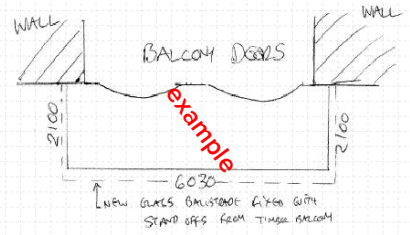

NAME:

ADDRESS:

PH:

E:

For fast and accurate quotes, please send your drawing to sales@tradeglassdepot.com.au

KEY

- GLASS PANEL - GP
- CUSTOM GATE - CG
- EXISTING POST - EP
- LEVEL CHANGE - LC

 PRO 2205 BASE ROUND	 PRO 2205 BASE SQUARE	 PRO 2205 CORE ROUND	 PRO 2205 CORE SQUARE	 STAND OFF PIN FIXINGS	CUSTOM GATE & HINGES	 U-CANNEL HANDRAIL	 SIDE-MOUNT HANDRAIL
--	--	---	--	--	----------------------	--	--