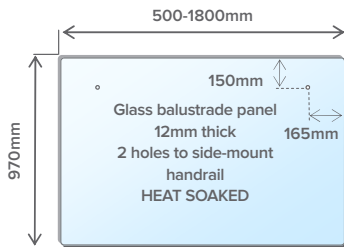

Glass Balustrade

Frameless - 12mm Glass Panels For **Side-Mounted** Handrails, **Heat Soaked**

PRODUCT DIAGRAM