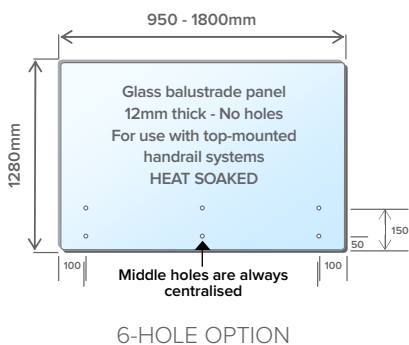

ITEM CODE	HEIGHT (MM)	WIDTH (MM)	THICKNESS (MM)	WEIGHT (KG)
GBPH 12 0800 1280 HS	1280	800	12	23
GBPH 12 0850 1280 HS	1280	850	12	25
GBPH 12 0900 1280 HS	1280	900	12	26
GBPH 12 0950 1280 HS	1280	950	12	28
GBPH 12 1000 1280 HS	1280	1000	12	29
GBPH 12 1050 1280 HS	1280	1050	12	31
GBPH 12 1100 1280 HS	1280	1100	12	32
GBPH 12 1150 1280 HS	1280	1150	12	33
GBPH 12 1200 1280 HS	1280	1200	12	35
GBPH 12 1250 1280 HS	1280	1250	12	36
GBPH 12 1300 1280 HS	1280	1300	12	38
GBPH 12 1350 1280 HS	1280	1350	12	39
GBPH 12 1400 1280 HS	1280	1400	12	41
GBPH 12 1450 1280 HS	1280	1450	12	42
GBPH 12 1500 1280 HS	1280	1500	12	44

WE CAN ALSO ORDER CUSTOM SIZES IF REQUIRED

Glass Balustrade

Pin Fixed - 12mm Glass Panels For **U-Channel** Handrails

PRODUCT DIAGRAM

PRODUCT SPECS

- Suitable for pin fixed (stand-off) balustrade.
- Suitable for U-Channel handrails.
- Panels 900mm and below require 4 pins.
- Panels 950mm and above require 6 pins