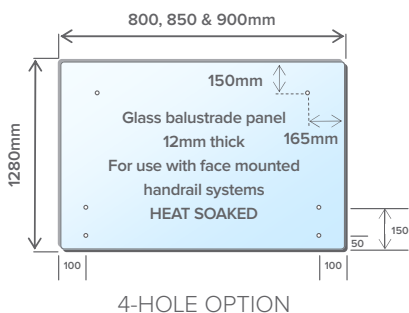

ITEM CODE	HEIGHT (MM)	WIDTH (MM)	THICKNESS (MM)	WEIGHT (KG)
GBNH 12MM 0800	970	800	12	23
GBNH 12MM 0850	970	850	12	24
GBNH 12MM 0900	970	900	12	26
GBNH 12MM 0950	970	950	12	27
GBNH 12MM 1000	970	1000	12	29
GBNH 12MM 1050	970	1050	12	31
GBNH 12MM 1100	970	1100	12	32
GBNH 12MM 1150	970	1150	12	33
GBNH 12MM 1200	970	1200	12	35
GBNH 12MM 1250	970	1250	12	36
GBNH 12MM 1300	970	1300	12	38
GBNH 12MM 1350	970	1350	12	39
GBNH 12MM 1400	970	1400	12	41
GBNH 12MM 1450	970	1450	12	42
GBNH 12MM 1500	970	1500	12	44
GBNH 12MM 1600 (These panels require 3 spigots)	970	1600	12	47
GBNH 12MM 1700 (These panels require 3 spigots)	970	1700	12	50
GBNH 12MM 1800 (These panels require 3 spigots)	970	1800	12	53

WE CAN ALSO ORDER CUSTOM SIZES IF REQUIRED

Glass Balustrade

Pin Fixed - 12mm Glass Panels For **Side-Mounted** Handrails

PRODUCT DIAGRAM

PRODUCT SPECS

- Suitable for pin fixed (stand-off) balustrade.
- 2 holes for side mounted handrails
- Panels 900mm and below require 4 pins.
- Panels 950mm and above require 6 pins

ITEM CODE	HEIGHT (MM)	WIDTH (MM)	THICKNESS (MM)	WEIGHT (KG)
GBPH 12 0800 1280 HS	1280	800	12	23
GBPH 12 0850 1280 HS	1280	850	12	25
GBPH 12 0900 1280 HS	1280	900	12	26
GBPH 12 0950 1280 HS	1280	950	12	28
GBPH 12 1000 1280 HS	1280	1000	12	29
GBPH 12 1050 1280 HS	1280	1050	12	31
GBPH 12 1100 1280 HS	1280	1100	12	32
GBPH 12 1150 1280 HS	1280	1150	12	33
GBPH 12 1200 1280 HS	1280	1200	12	35
GBPH 12 1250 1280 HS	1280	1250	12	36
GBPH 12 1300 1280 HS	1280	1300	12	38
GBPH 12 1350 1280 HS	1280	1350	12	39
GBPH 12 1400 1280 HS	1280	1400	12	41
GBPH 12 1450 1280 HS	1280	1450	12	42
GBPH 12 1500 1280 HS	1280	1500	12	44