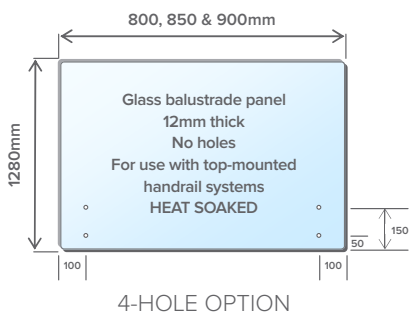

ITEM CODE	HEIGHT (MM)	WIDTH (MM)	THICKNESS (MM)	WEIGHT (KG)
GBPH 12 0800 1280 HS	1280	800	12	23
GBPH 12 0850 1280 HS	1280	850	12	25
GBPH 12 0900 1280 HS	1280	900	12	26
GBPH 12 0950 1280 HS	1280	950	12	28
GBPH 12 1000 1280 HS	1280	1000	12	29
GBPH 12 1050 1280 HS	1280	1050	12	31
GBPH 12 1100 1280 HS	1280	1100	12	32
GBPH 12 1150 1280 HS	1280	1150	12	33
GBPH 12 1200 1280 HS	1280	1200	12	35
GBPH 12 1250 1280 HS	1280	1250	12	36
GBPH 12 1300 1280 HS	1280	1300	12	38
GBPH 12 1350 1280 HS	1280	1350	12	39
GBPH 12 1400 1280 HS	1280	1400	12	41
GBPH 12 1450 1280 HS	1280	1450	12	42
GBPH 12 1500 1280 HS	1280	1500	12	44

WE CAN ALSO ORDER CUSTOM SIZES IF REQUIRED

Glass Balustrade

Pin Fixed - 12mm Glass Panels For **U-Channel** Handrails

PRODUCT DIAGRAM

PRODUCT SPECS

- Suitable for pin fixed (stand-off) balustrade.
- Suitable for U-Channel handrails.
- Panels 900mm and below require 4 pins.
- Panels 950mm and above require 6 pins