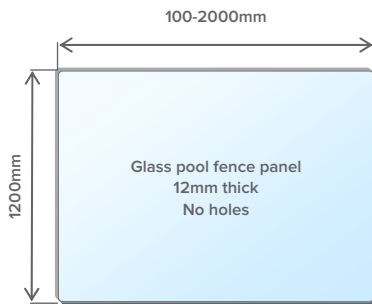

Glass Pool Fencing Frameless - 12mm Glass Panels

PRODUCT DIAGRAM

PRODUCT SPECS

- Glass panels for pool fences
- Toughened Grade A Safety Glass
- 1200mm high
- 12mm thick
- Tipped safety corners
- Flat polished edges
- No holes
- For use with friction spigots
- **Independently tested and certified by NATA to meet Australian Standards**