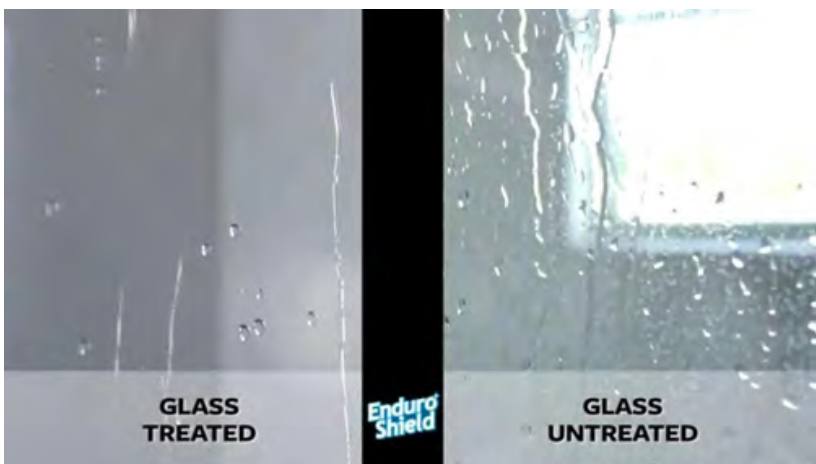

- One-time application
- 10-year warranty
- Scratch and stain resistant
- 90% less cleaning time
- Easy to maintain
- Glass stays cleaner longer

Factory-applied ENDUROSHIELD costs 30% less than the onsite DIY option - and has 3x the warranty!