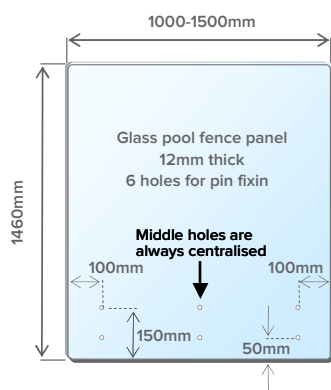

Pool Fencing - Frameless - 12mm **Pinned** Panels

PRODUCT DIAGRAM