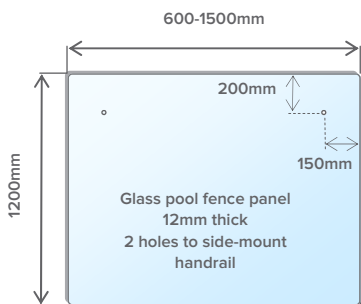

Glass Pool Fencing Frameless - 12mm Glass Panels

PRODUCT DIAGRAM

PRODUCT SPECS

- Glass panels for pool fences
- Toughened Grade A Safety Glass
- 1200mm high
- 12mm thick
- Tipped safety corners
- Flat polished edges
- No holes
- For use with friction spigots
- **Independently tested and certified by NATA to meet Australian Standards**

Glass Pool Fencing

Frameless - 12mm Glass Panels Handrail Variant (Balustrade Compliant)

PRODUCT DIAGRAM

PRODUCT SPECS

- Balustrade compliant pool fencing— for pool fences with 1+ metre fall from pool coping level. **CANNOT** be used where falls are greater than 4metres
- Can also be used with standard pool panels as a means of including towel rails in the pool area
- Glass panels for pool fences
- Toughened Grade A Safety Glass
- 1200mm high
- 12mm thick
- Tipped safety corners
- Flat polished edges
- 2x 20mm holes for side-mounted handrails
- For use with friction spigots
- **Independently tested and certified by NATA to meet Australian Standards**