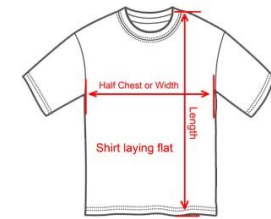

## RIDING CLOTHING SIZE GUIDE

**TROUSERS** - Measurements are based on waist size and full length of the leg.  
The waist size is usually the best guide for the correct size because the trousers are tucked into boots.

ITEM	AGE GUIDE	Length (Inches)	Width (Inches)	Length (cm)	Width (cm)
XXS Gloves	3-4 years	6.5	2.5	16	6
XS Gloves	4-5 years	6.6	2.8	17	7
S Gloves	5-6 years	6.6	3	17	7.5
M Gloves	6-7 years	7	3.5	18	8
L Gloves	8-9 years	7	3.5	18	8
XL Gloves	9-11 years	8	3.5	19	9
XXL Gloves	12-13 years	8	3.5	19	9
XS Over-shirt	3-4 years	19	13	48	33
S Over-shirt	4-5 years	21	15	53	38
M Over-shirt	6-7 years	22	16	56	41
L Over-shirt	8-9 years	22	17	56	43
XL Over-shirt	9-11 years	23	18.5	59	47
XXL Over-shirt	12-13 years	24	19	61	48
XS Jersey	3-4 years	20	15	51	38
S Jersey	4-5 years	21	16	53	41
M Jersey	6-7 years	22	17	56	43
L Jersey/ XL Jersey	8-9 years	22.5	18	57	46
XXL Jersey	9-11 years	24	18	61	57
	12-13 years	25	19	64	48
16" Trousers	3-4 years	15	16	40	41
18" Trousers	4-5 years	16.5	18	42	57
20" Trousers	5-6 years	19.5	20	50	51
22" Trousers	6-7 years	20.5	22	53	56
24" Trousers	8-9 years	22	24	56	60
26" Trousers	9-11 years	23.5	26	60	66
28" Trousers	12-13 years	23.5	28	60	71

### HOW TO MEASURE

**Hand Length:**  
From tip of middle finger to base of palm before wrist

**Palm Width:**  
Flat, from crook of thumb to outer edge of palm

a.) Length b.) Width/Waist