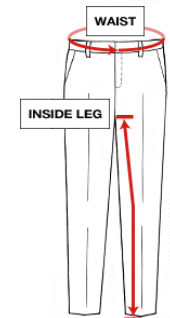

## RIDING CLOTHING SIZE GUIDE

**TROUSERS** - Measurements are based on waist size and full length of the leg.  
The waist size is usually the best guide for the correct size because the trousers are tucked into boots.

ITEM	AGE GUIDE	Length (Inches)	Width (Inches)	Length (cm)	Width (cm)
XXS Gloves	3-4 years	6.5	2.5	16	6
XS Gloves	4-5 years	6.6	2.8	17	7
S Gloves	5-6 years	6.6	3	17	7.5
M Gloves	6-7 years	7	3.5	18	8
L Gloves	8-9 years	7	3.5	18	8
XL Gloves	9-11 years	8	3.5	19	9
XXL Gloves	12-13 years	8	3.5	19	9
XS Over-shirt	3-4 years	19	13	48	33
S Over-shirt	4-5 years	21	15	53	38
M Over-shirt	6-7 years	22	16	56	41
L Over-shirt	8-9 years	22	17	56	43
XL Over-shirt	9-11 years	23	18.5	59	47
XXL Over-shirt	12-13 years	24	19	61	48
XS Jersey	3-4 years	20	15	51	38
S Jersey	4-5 years	21	16	53	41
M Jersey	6-7 years	22	17	56	43
L Jersey/ XL Jersey	8-9 years	22.5	18	57	46
XXL Jersey	9-11 years	24	18	61	57
	12-13 years	25	19	64	48
16" Trousers	3-4 years	15	16	40	41
18" Trousers	4-5 years	16.5	18	42	57
20" Trousers	5-6 years	19.5	20	50	51
22" Trousers	6-7 years	20.5	22	53	56
24" Trousers	8-9 years	22	24	56	60
26" Trousers	9-11 years	23.5	26	60	66
28" Trousers	12-13 years	23.5	28	60	71

### HOW TO MEASURE

**Hand Length:**  
From tip of middle finger to base of palm before wrist

**Palm Width:**  
Flat, from crook of thumb to outer edge of palm

a.) Length b.) Width/Waist