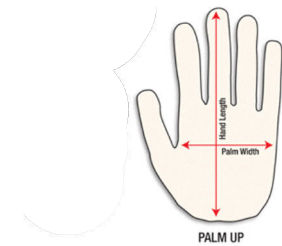

## RIDING CLOTHING SIZE GUIDE

**TROUSERS** - Measurements are based on waist size and full length of the leg.  
The waist size is usually the best guide for the correct size because the trousers are tucked into boots.

ITEM	AGE GUIDE	Length (Inches)	Width (Inches)	Length (cm)	Width (cm)
XXS Gloves	3-4 years	6.5	2.5	16	6
XS Gloves	4-5 years	6.6	2.8	17	7
S Gloves	5-6 years	6.6	3	17	7.5
M Gloves	6-7 years	7	3.5	18	8
L Gloves	8-9 years	7	3.5	18	8
XL Gloves	9-11 years	8	3.5	19	9
XXL Gloves	12-13 years	8	3.5	19	9
XS Over-shirt	3-4 years	19	13	48	33
S Over-shirt	4-5 years	21	15	53	38
M Over-shirt	6-7 years	22	16	56	41
L Over-shirt	8-9 years	22	17	56	43
XL Over-shirt	9-11 years	23	18.5	59	47
XXL Over-shirt	12-13 years	24	19	61	48
XS Jersey	3-4 years	20	15	51	38
S Jersey	4-5 years	21	16	53	41
M Jersey	6-7 years	22	17	56	43
L Jersey/ XL Jersey	8-9 years	22.5	18	57	46
XXL Jersey	9-11 years	24	18	61	57
	12-13 years	25	19	64	48
16" Trousers	3-4 years	15	16	40	41
18" Trousers	4-5 years	16.5	18	42	57
20" Trousers	5-6 years	19.5	20	50	51
22" Trousers	6-7 years	20.5	22	53	56
24" Trousers	8-9 years	22	24	56	60
26" Trousers	9-11 years	23.5	26	60	66
28" Trousers	12-13 years	23.5	28	60	71

### HOW TO MEASURE

**Hand Length:**  
From tip of middle finger to base of palm before wrist

**Palm Width:**  
Flat, from crook of thumb to outer edge of palm

a.) Length b.) Width/Waist