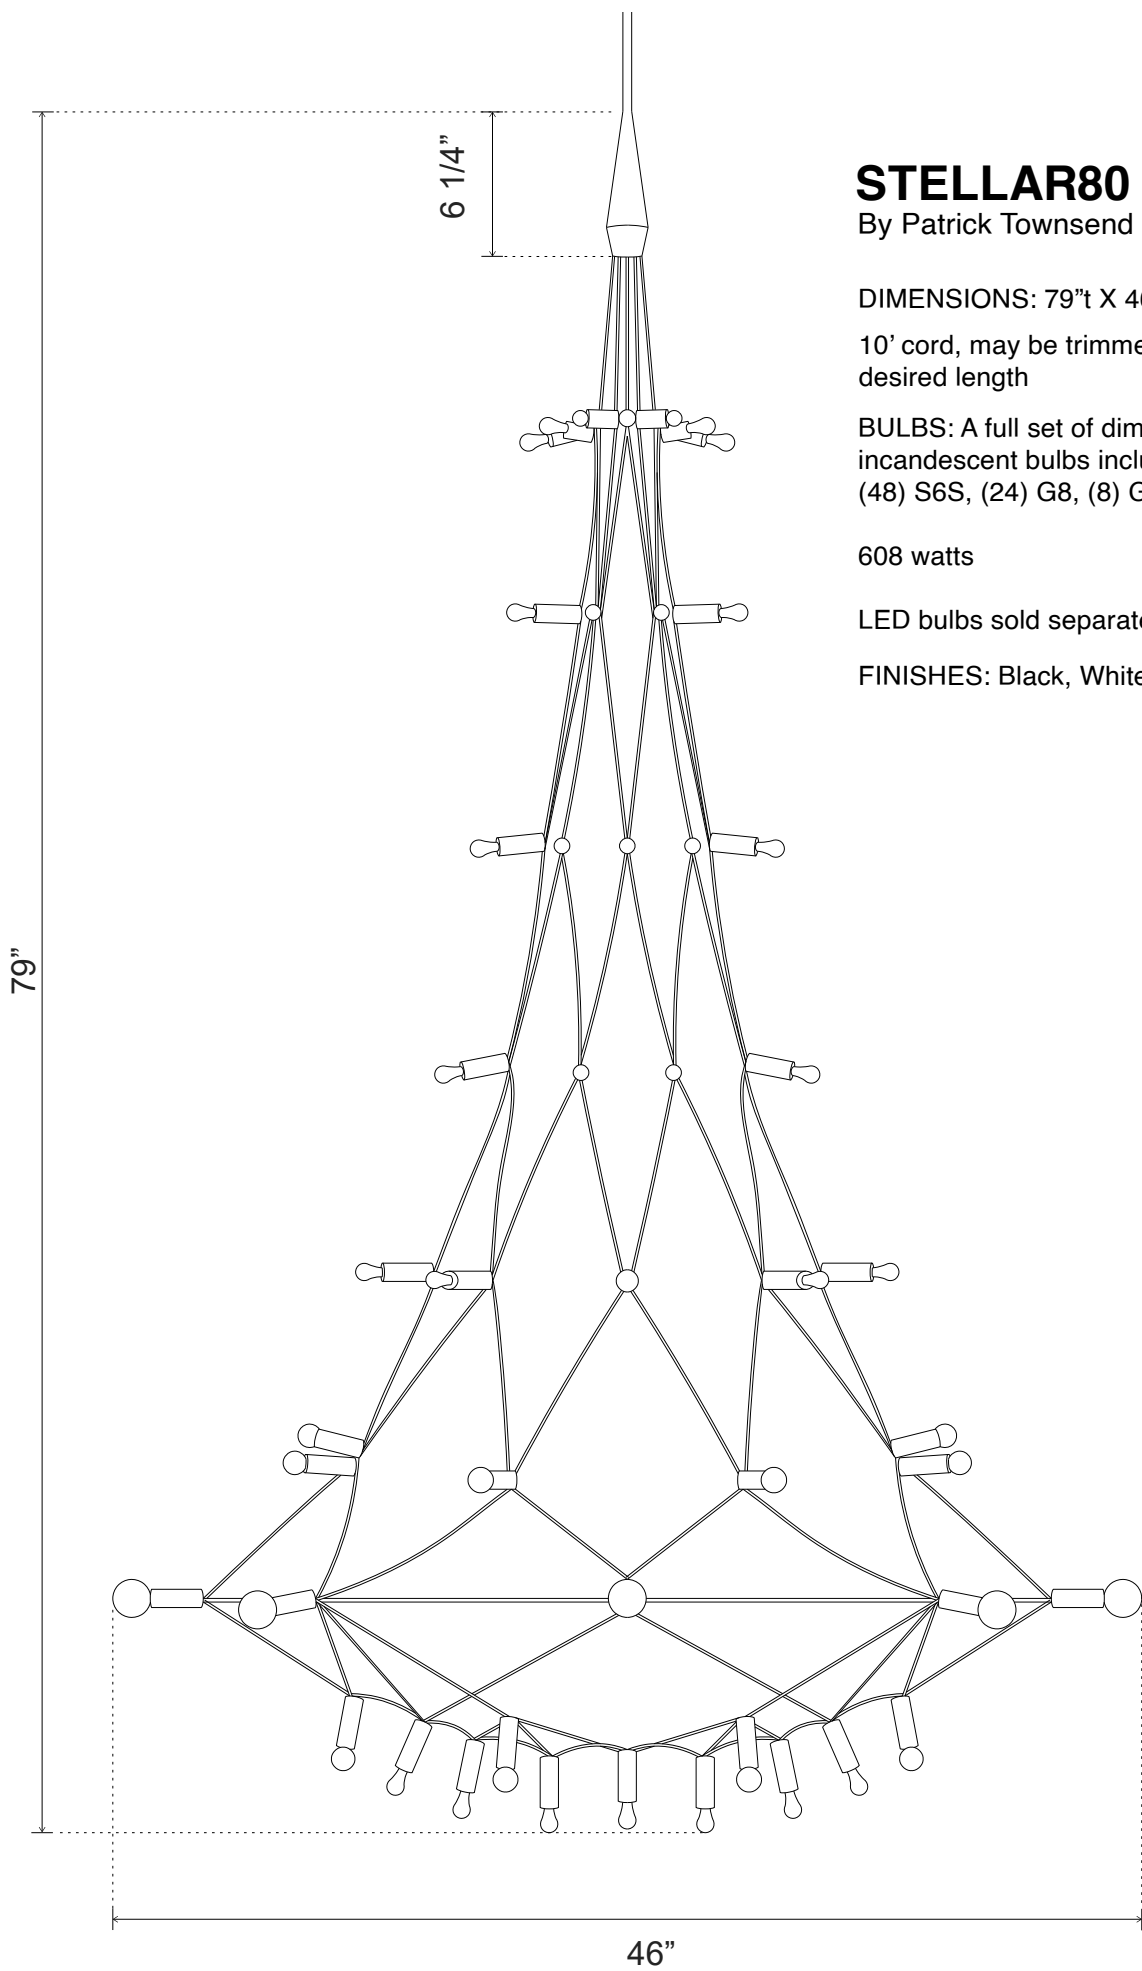

STELLAR80

By Patrick Townsend

STELLAR80

By Patrick Townsend

DIMENSIONS: 79"t X 46"d

10' cord, may be trimmed to desired length

BULBS: A full set of dimmable incandescent bulbs included (48) S6S, (24) G8, (8) G12

608 watts

LED bulbs sold separately

FINISHES: Black, White, Bronze