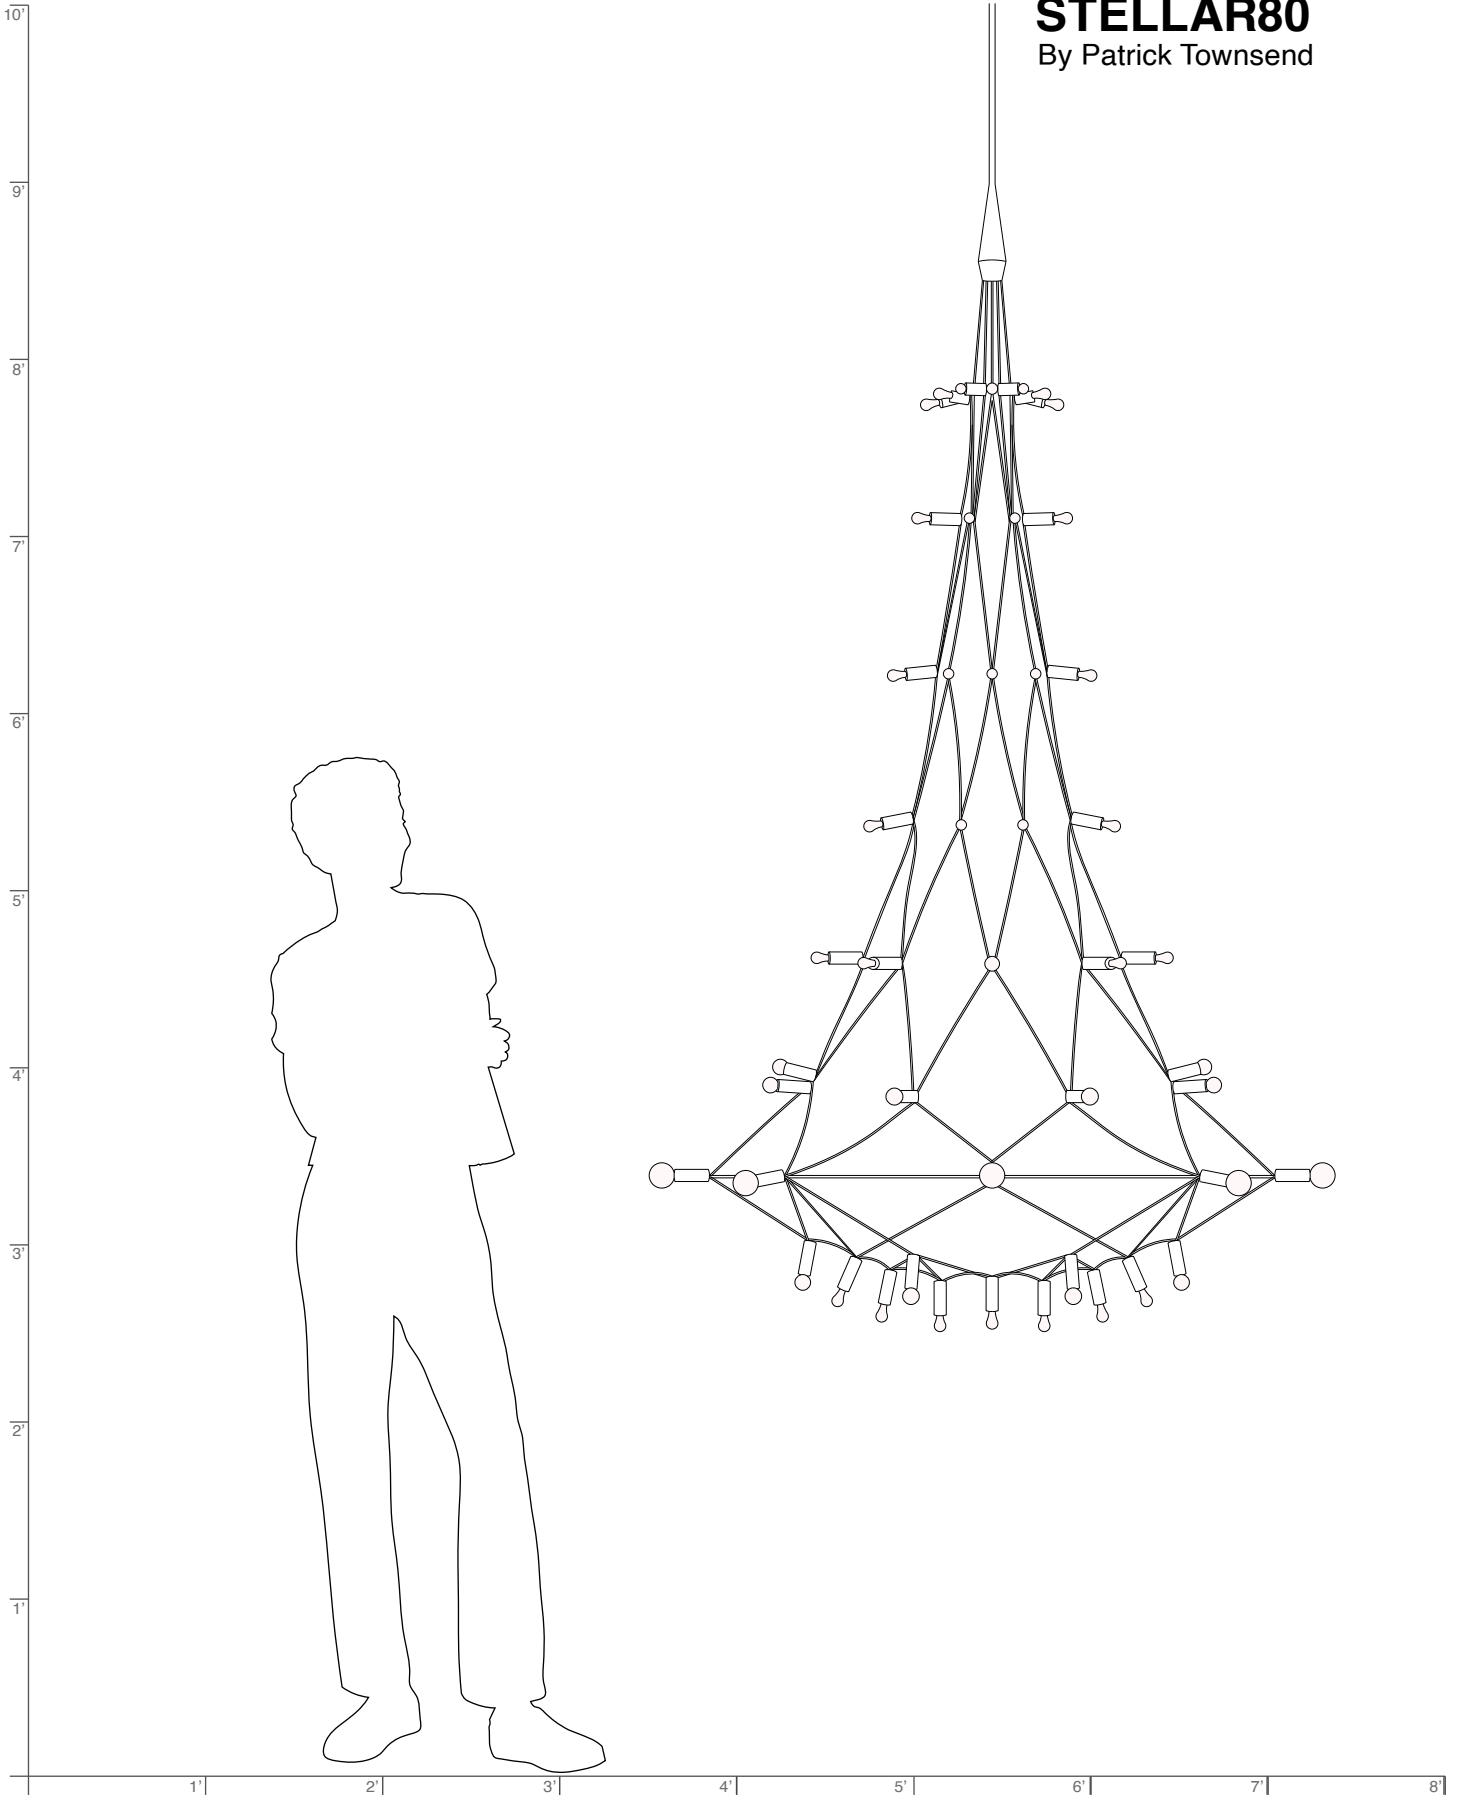

STELLAR80

By Patrick Townsend

STELLAR80

By Patrick Townsend

DIMENSIONS: 79"t X 46"d

10' cord, may be trimmed to desired length

BULBS: A full set of dimmable incandescent bulbs included (48) S6S, (24) G8, (8) G12

608 watts

LED bulbs sold separately

FINISHES: Black, White, Bronze