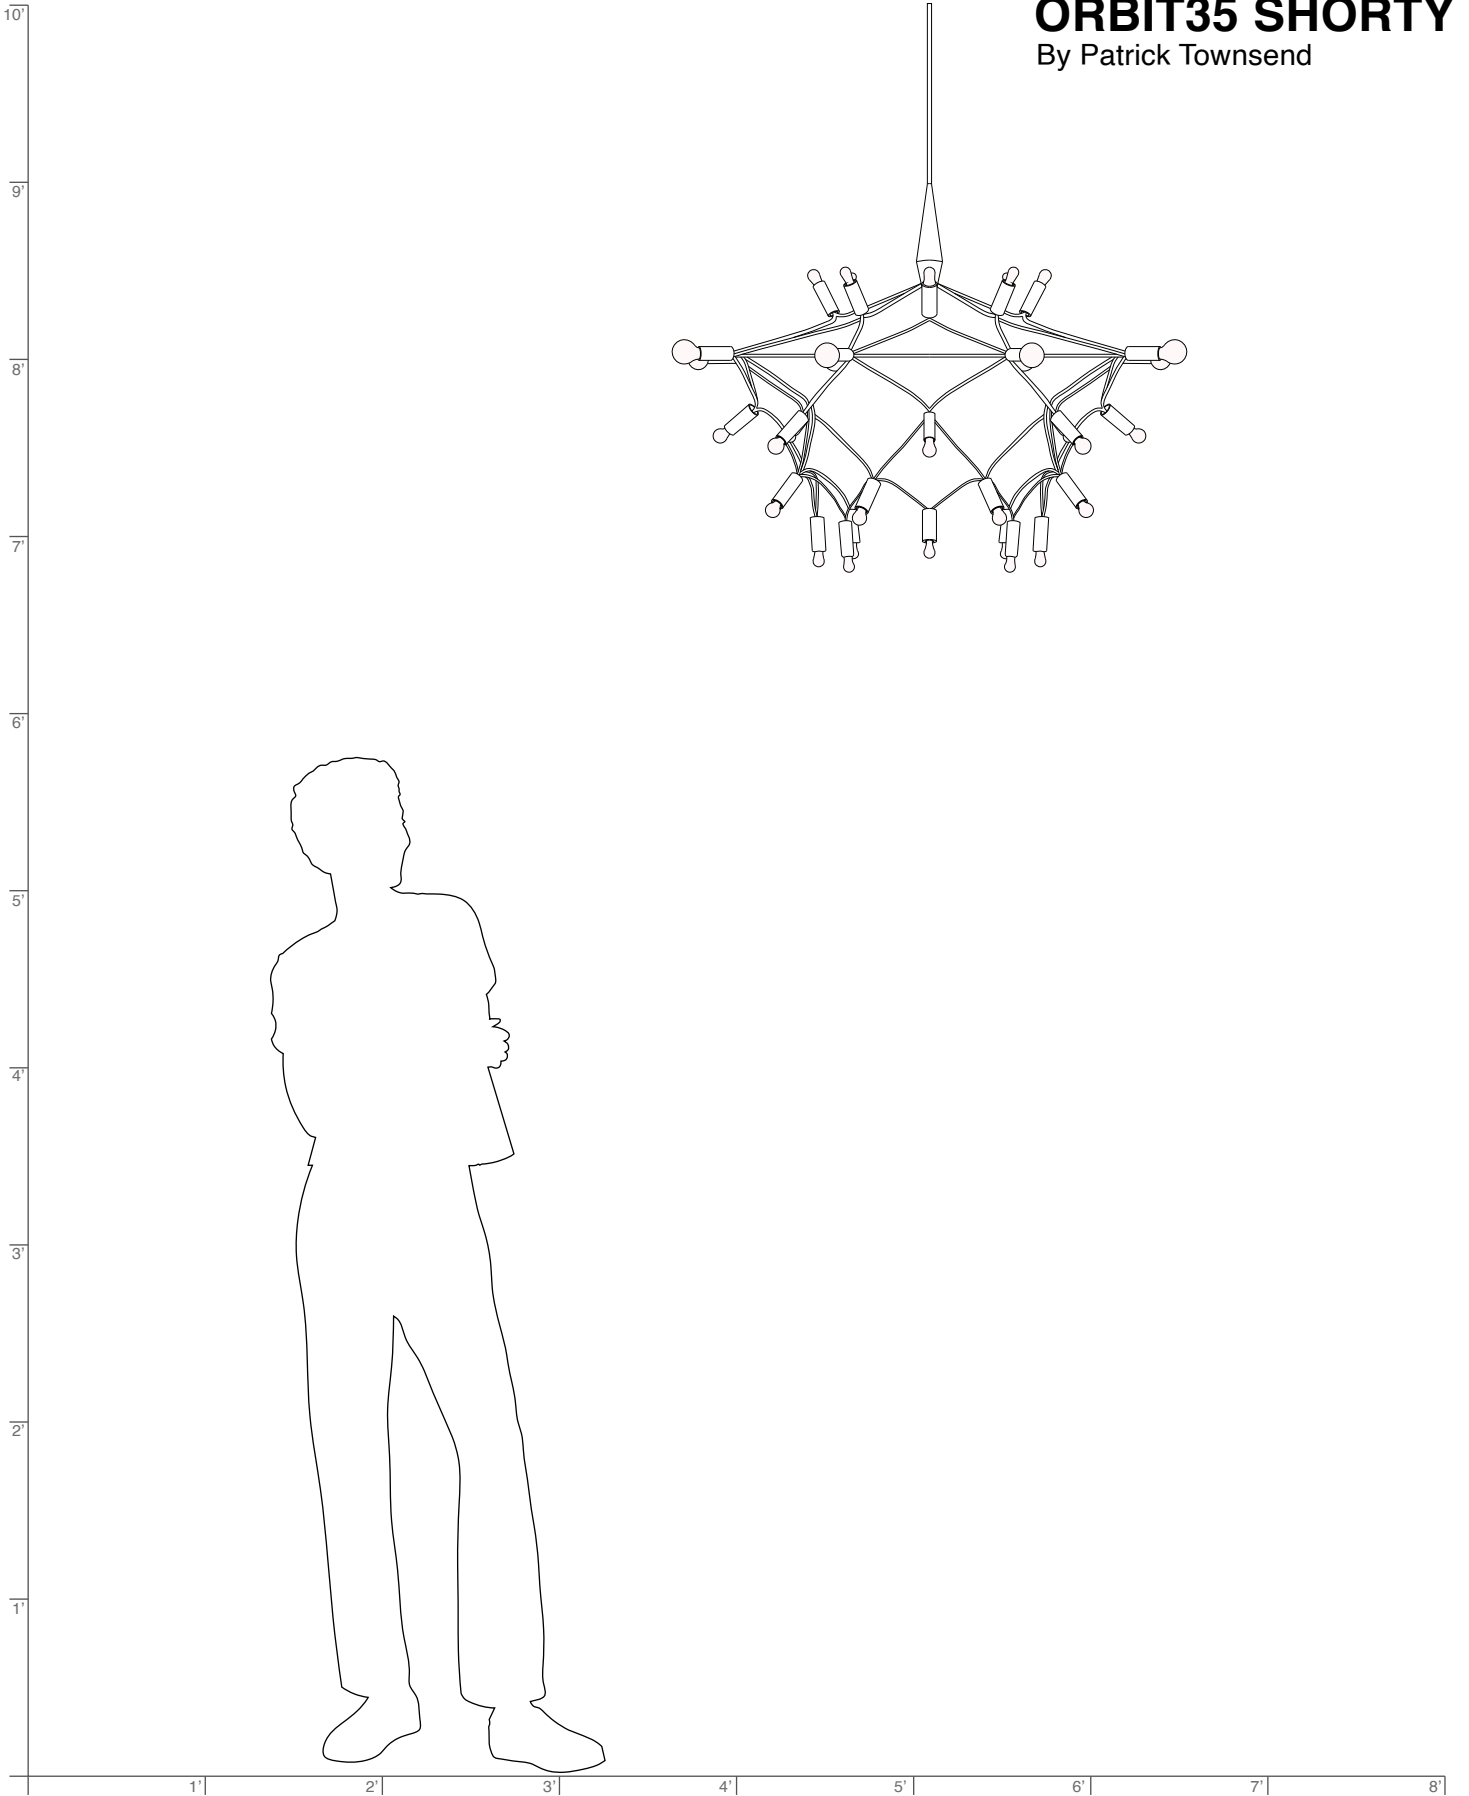

ORBIT35 SHORTY

By Patrick Townsend

ORBIT35 SHORTY

By Patrick Townsend

DIMENSIONS: 24"t X 35"d

10' cord, may be trimmed to desired length

BULBS: A full set of dimmable incandescent bulbs included (16) S6S, (16) G8, (8) G12

376 watts

LED bulbs sold separately

FINISHES: Black, White, Bronze