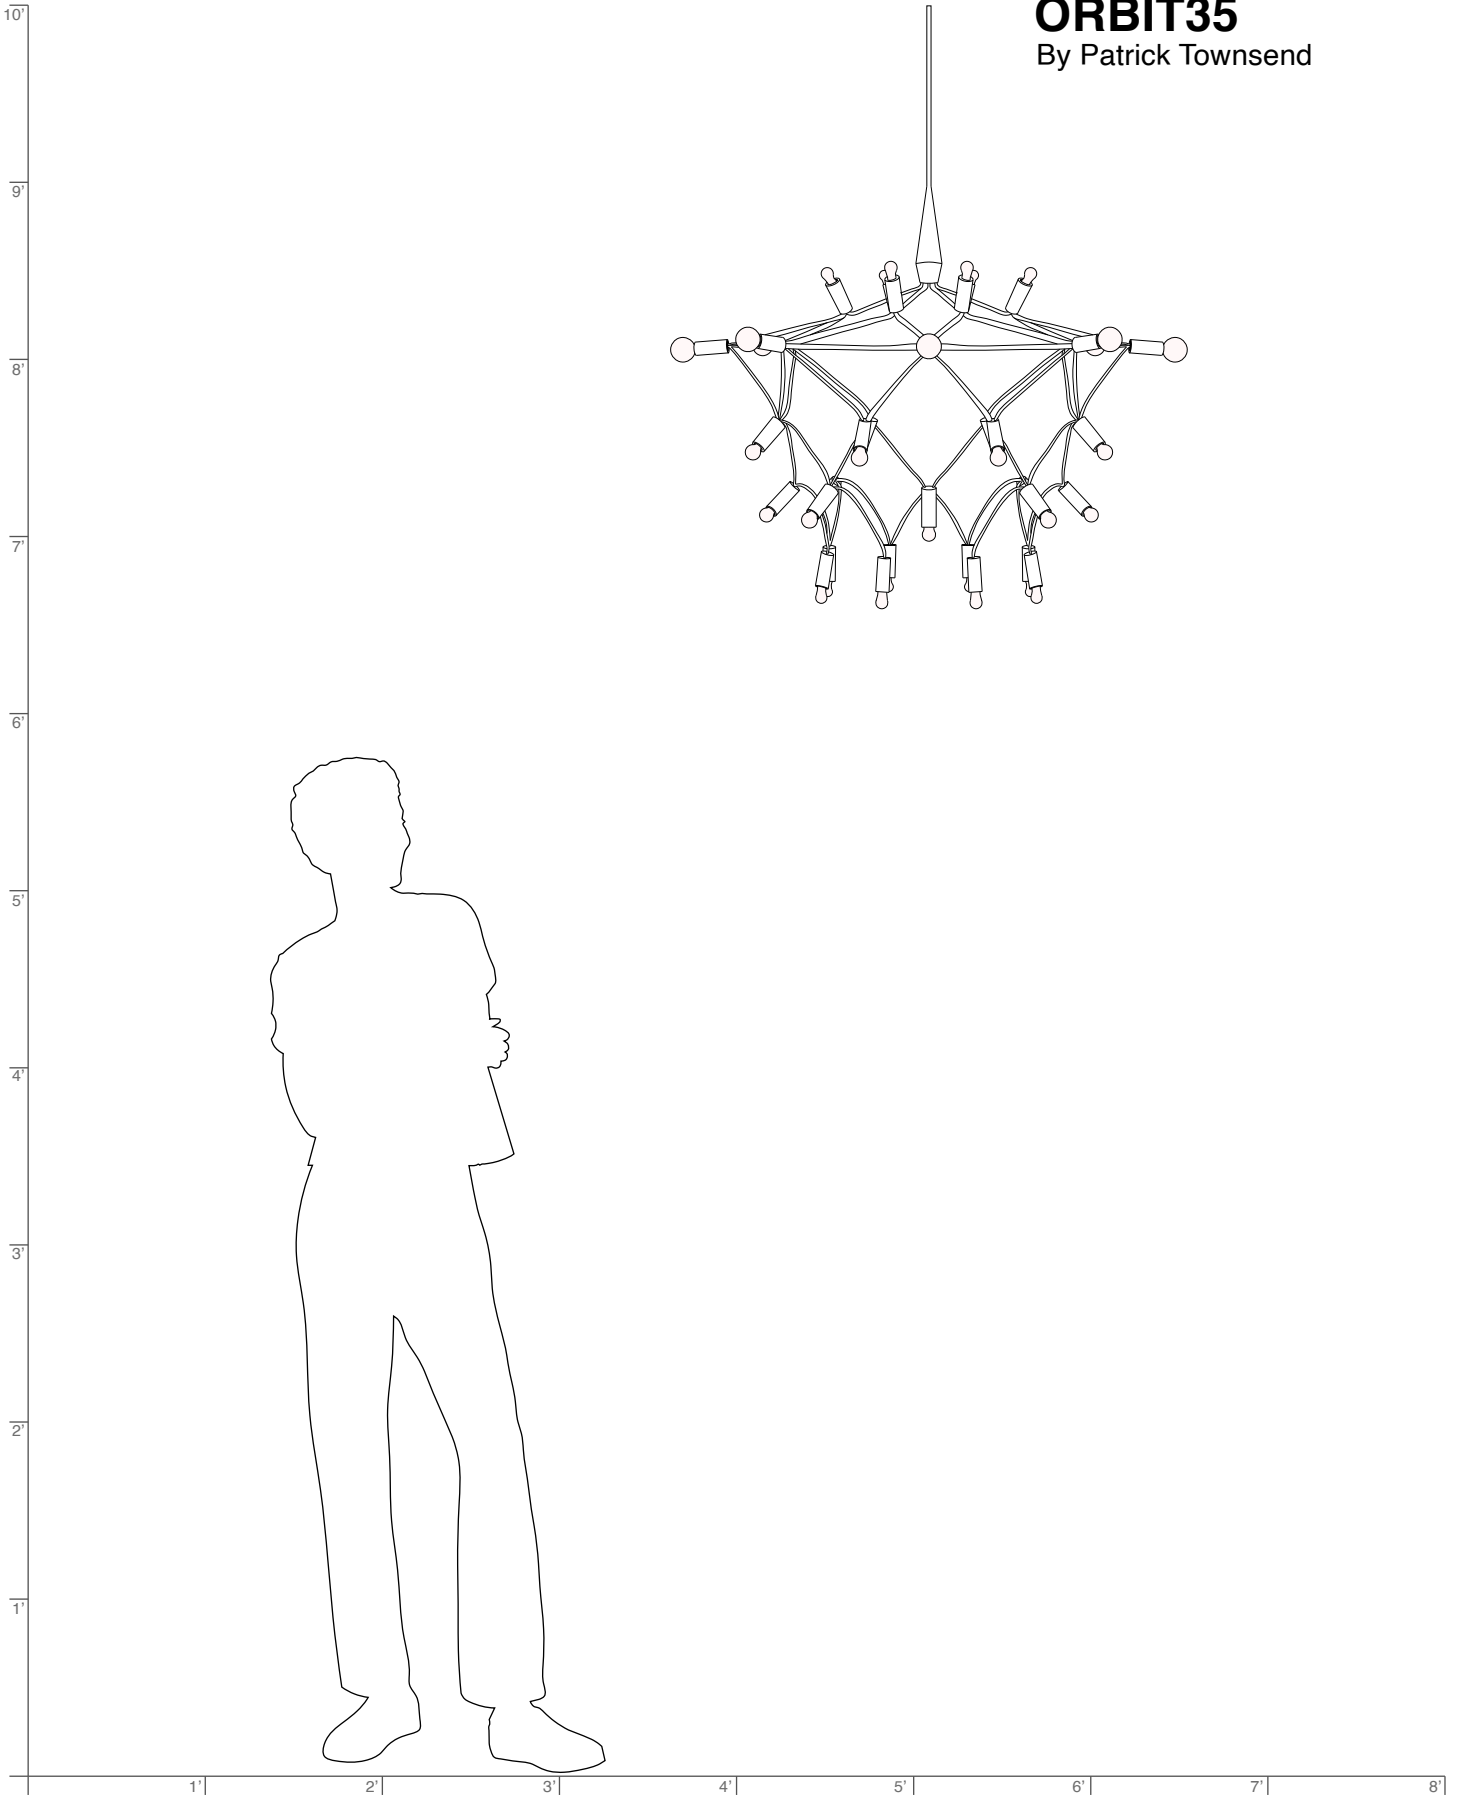

ORBIT35

By Patrick Townsend

ORBIT35

By Patrick Townsend

DIMENSIONS: 30"t X 35"d

10' cord, may be trimmed to desired length

BULBS: A full set of dimmable incandescent bulbs included (16) S6S, (16) G8, (8) G12

376 watts

LED bulbs sold separately

FINISHES: Black, White, Bronze