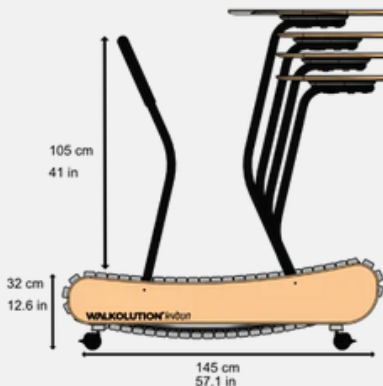

Depth adjustment range Desk attachment

20 cm	60 cm
7.8 in	23.6 in

Height of desk (from treadmill surface)

Recommended Body Size in cm in inches

L: 125 cm (49.2 in)	185-200 cm	6'06 - 6'56 ft
M: 115 cm (45.3 in)	170-185 cm	5'57 - 6'06 ft
S: 105 cm (41.3 in)	155-170 cm	5'08 - 5'57 ft
XS: 95 cm (37.4 in)	140-155 cm	4'59 - 5'08 ft

SIZE CHART