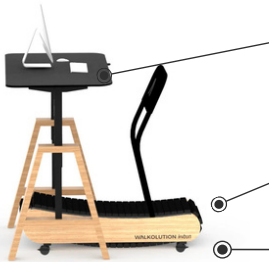

MTD900R KYBUN ÄRA

The MTD900R Kybun Ära workstation is particularly easy on the joints and gives you the best walking comfort, thanks to the exclusive kybun Switzerland elastic surface.

The freestanding height adjustable premium desk is available in 2 widths and is continuously height adjustable. In addition, it can also be moved back and forth.

PRODUCT AWARDS

120 CM DESK

AVAILABLE PRODUCT VERSIONS

155 CM OR
CUSTOM DESK

110 CM DESK

Freestanding Premium Desk

Stable freestanding desk with electric and continuous height and depth adjustment.

Unparalleled silence

First and only silent treadmill on the world market. Can be used in quite working environments.

Functions without electricity

Patented motorless design. Gravity driven self-propelled operation enables intuitive use.

Maintenance free

Industrial grade steel components enable intense daily usage without maintenance. Scratch resistant coating.

FEATURES

- The first silent treadmill in the world (under 39 dB)
- Exclusive Kybun surface with excellent cushioning and recovery.
- Maintenance free with lifetime warranty
- Multiple award-winning design
- Functions without electricity
- High quality and sustainable materials
- Loads up to 160 kg
- Can be used with shoes or while barefoot
- With Premium desk and standing aid
- Four wheels for easy reposition