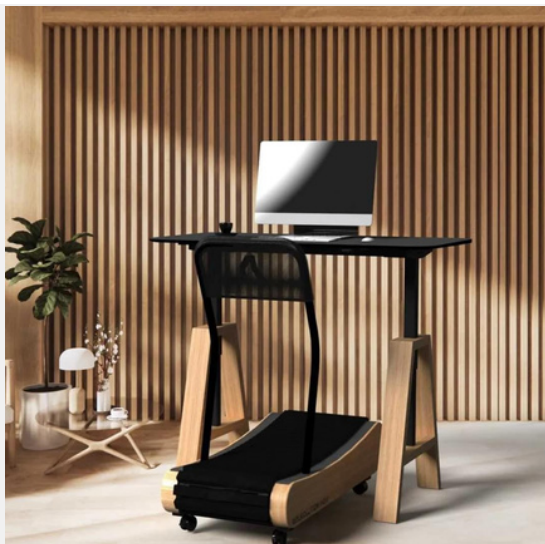

MTD900R KYBUN ÄRA

The MTD900R Kybun Ära workstation is particularly easy on the joints and gives you the best walking comfort, thanks to the exclusive kybun Switzerland elastic surface.

The freestanding height adjustable premium desk is available in 2 widths and is continuously height adjustable. In addition, it can also be moved back and forth.

PRODUCT AWARDS

120 CM DESK

AVAILABLE PRODUCT VERSIONS

155 CM OR
CUSTOM DESK

110 CM DESK

Freestanding Premium Desk

Stable freestanding desk with electric and continuous height and depth adjustment.

Unparalleled silence

First and only silent treadmill on the world market. Can be used in quite working environments.

Functions without electricity

Patented motorless design. Gravity driven self-propelled operation enables intuitive use.

Maintenance free

Industrial grade steel components enable intense daily usage without maintenance. Scratch resistant coating.

FEATURES

- The first silent treadmill in the world (under 39 dB)
- Exclusive Kybun surface with excellent cushioning and recovery.
- Maintenance free with lifetime warranty
- Multiple award-winning design
- Functions without electricity
- High quality and sustainable materials
- Loads up to 160 kg
- Can be used with shoes or while barefoot
- With Premium desk and standing aid
- Four wheels for easy reposition