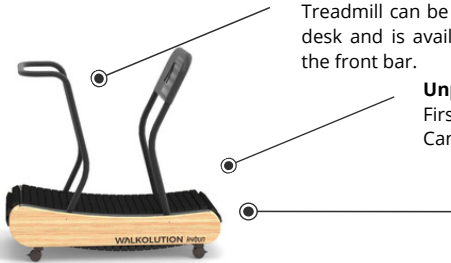

MT900 KYBUN NEW WORK

Walking on the Walkolution MT900 Kybun treadmill feels like walking on soft moss. Equipped exclusively with the soft-elastic surface from Kybun Switzerland. The manual treadmill is compact, extra quiet, and gives you a little foot massage with every step.

The optional standing aid is ideal for the little break in between. Depending on the intended use, you can also order the treadmill with or without the front bar.

WITH / WITHOUT STANDING AID
WITH / WITHOUT FRON BAR

AVAILABLE PRODUCT VERSIONS

PRODUCT AWARDS

Modular Setup

Treadmill can be combined with an existing height adjustable desk and is available with and without the standing aid and the front bar.

Unparalleled silence